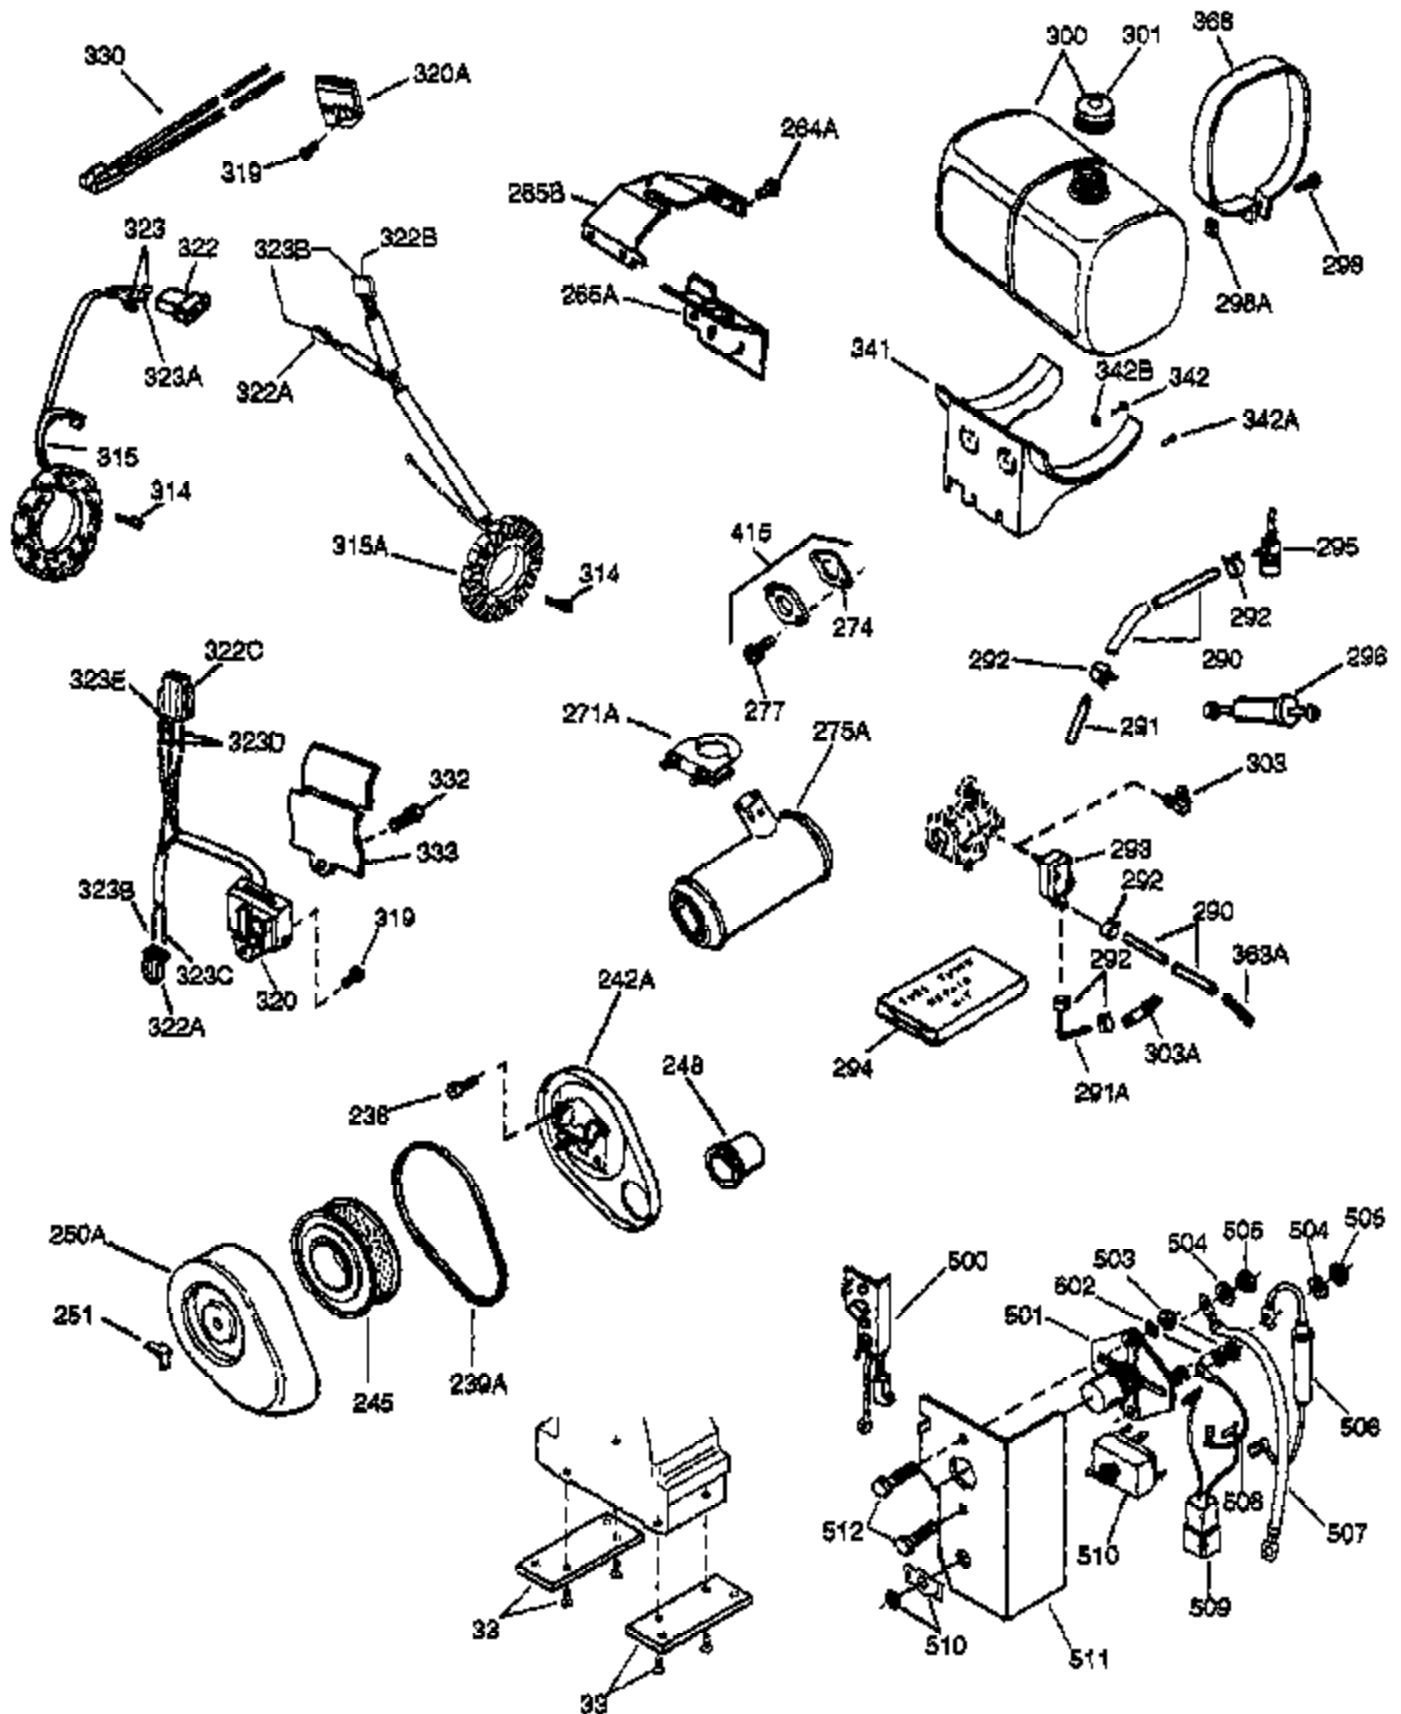

(Page 2 of 2)

IMAGE FILE: ENOH160.2

Ref #	Part Number	Qty	Description
16B	31965	1	Governor Spring Plate
144	33484	3	* "O" Ring (Also Incl. in 401)
238	650399	4	Screw, 10-32 x 5/8"
245	32008	1	Air Cleaner Filter
251	650513	1	Wing Nut, 1/4-20
271A	35732	1	Muffler Clamp
290	29774	1	Fuel Line (1.12")
291A	29774	1	Fuel Line (6.00")
291A	30962	1	Fuel Line
292	26460	2	Fuel Line Clamp
293	35807	1	Pulse Pump
294	35791	1	Pulse Pump Repair Kit
295	29683	1	Fuel Shut-Off Valve
298	650488	2	1/4-20 x 1-1/4"
298A	650456	2	Lock Nut, 1/4-20
300	33979	1	Fuel Tank (Incl. 301)
301	33032	1	Fuel Cap
303	29634	2	Fuel Fitting
303	29634	1	Fuel Fitting
332	650650	1	Screw, 10-16 x 3/8"
333	34276	1	Regulator Cover
341	33978	1	Fuel Tank Bracket
342B	650787	2	Belleville Washer
342A	650785	2	Screw, 5/16-18 x 5/8"
342	650786	2	Screw, 1/4-20 x 5/8"
366A	32143	1	Muffler Nipple
368	33980	2	Fuel Tank Strap
436B	650399	2	Screw, 10-32 x 5/8"