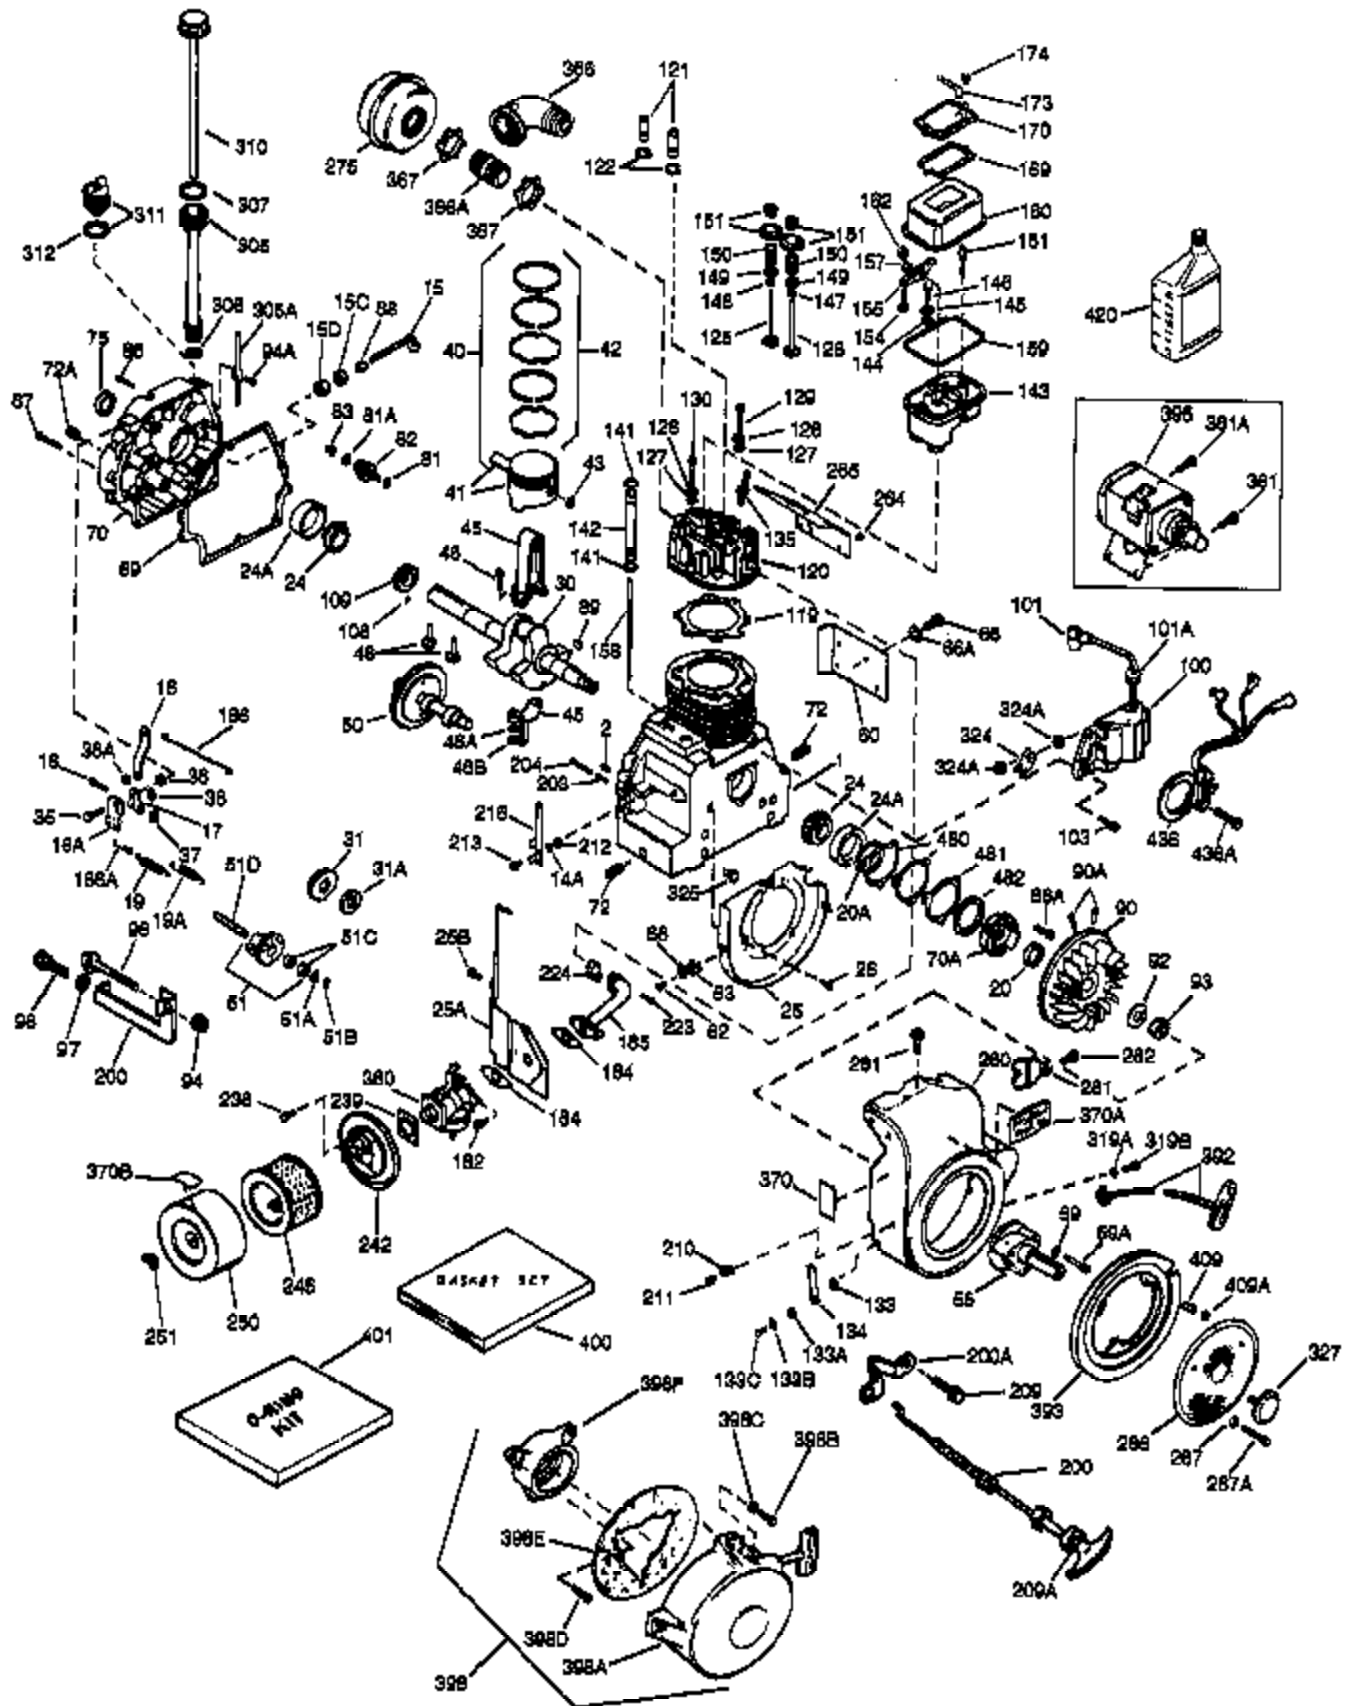

(Page 1 of 2)

IMAGE FILE: ENOH160.2

Ref #	Part Number	Qty	Description
1	33707A	1	Cylinder (Incl. 2, 20 & 72A)
2	27652	2	Dowel Pin
14A	28558	1	Washer
15	32425	1	Governor Rod
16B	31965	1	Governor Spring Plate
16	31963	1	Governor Lever
17	31964	1	Governor Lever Clamp
18	650544	1	Screw, Torx T-25, 10-24 x 7/8"
19	31967	1	Extension Spring
20	31950	1	* Oil Seal
20A	32599	1	* "O" Ring
24A	31928	2	Bearing Cup
24	31932	2	Tapered Roller Bearing
25	32579	1	Blower Housing Baffle
25B	651031	1	Screw, 1/4-20 x 9/16"
25A	33477A	1	Air Baffle
26	650561	3	Screw, 1/4-20 x 5/8"
30	33390B	1	Crankshaft
35	30312	1	Screw, 10-32 x 1/2"
37	7975	1	Lock Nut, 10-24
38A	650518	1	Washer
38	29193	1	Retaining Ring
40	34511	1	Piston, Pin & Ring Set (Std.)
40	34512	1	Piston, Pin & Ring Set (.010" OS)
40	34513	1	Piston, Pin & Ring Set (.020" OS)
41	32238B	1	Piston & Pin Ass'y. (Std.) (Incl. 43)
41	32239B	1	Piston & Pin Ass'y. (.010" OS) (Incl. 43)
41	32240B	1	Piston & Pin Ass'y. (.020" OS) (Incl. 43)
42	32241	1	Ring Set (Std.)
42	32242	1	Ring Set (.010" OS)
42	32243	1	Ring Set (.020" OS)
43	31919	2	Piston Pin Retaining Ring
45	33093A	1	Connecting Rod Ass'y. (Incl.46 - 46B)
45	34383	1	Connecting Rod Ass'y.(.010" US)(Incl. 46-46B)
45	34384	1	Connecting Rod Ass'y.(.020" US)(Incl. 46-46B)
46	32077	2	Connecting Rod Bolt
46B	28264	2	Nut
46A	26073	2	Washer
48	33472	2	Valve Lifter
50	34752	1	Camshaft (MCR)
60	33479	1	Blower Housing Extension
62	650760	1	Screw, 8-32 x 3/8"
63	28545	1	Grommet
66	30063	2	Screw, Torx T-30, 1/4-20 x 1/2"
68	33356	1	Ground Terminal
69	31956B	1	* Cylinder Cover Gasket
70A	32577	1	Cylinder Cover (See Ref. #'s 480-482)
70	32685	1	Cylinder Cover (Incl. 15,38,72,75,88)
72	31927	2	Oil Drain Plug
72A	28534	1	Oil Drain Plug
75	31950	1	Oil Seal
81	30590A	1	Washer
81A	650745	1	Washer
82	34751	1	Governor Gear Ass'y.
83	35322	1	Governor Spool
86	650588	1	Screw, 1/4-20 x 2"
86A	792028	3	Screw, 5/16-18 x 7/8"
87	650451	8	Screw, 1/4-20 x 1"