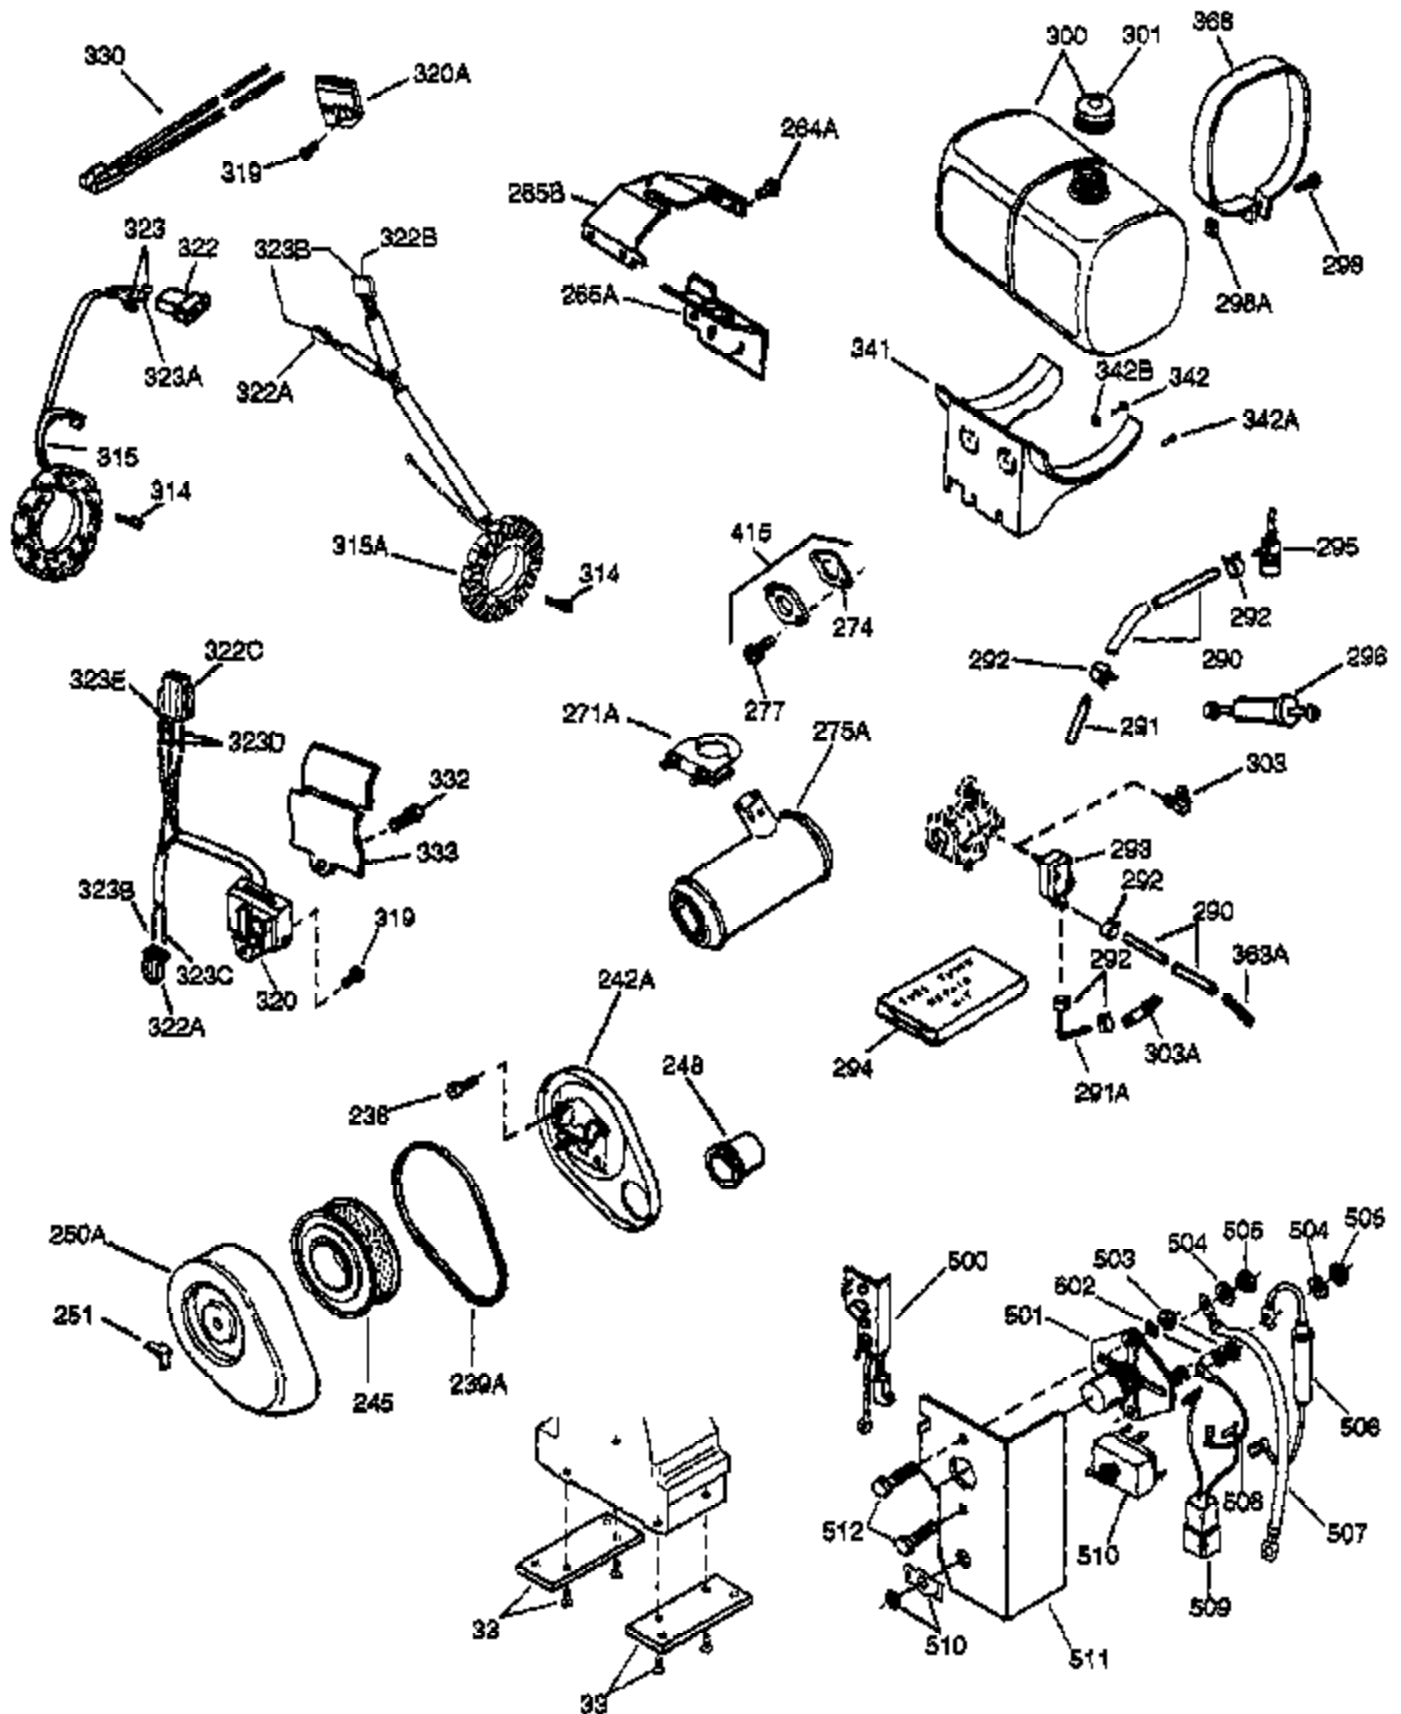

(Page 2 of 2)

IMAGE FILE: ENOH160.2

Ref #	Part Number	Qty	Description
144	33484	3	* "O" Ring (Also Incl. in 401)
238	650399	4	Screw, 10-32 x 5/8"
245	32008	1	Air Cleaner Filter
251	650513	1	Wing Nut, 1/4-20
262	650751	1	Screw, 1/4-20 x 7/16"
271A	35732	1	Muffler Clamp
290	30962	1	Fuel Line
291	29774	1	Fuel Line
292	26460	4	Fuel Line Clamp
295	29683	1	Fuel Shut-Off Valve
296	34279B	1	Fuel Filter (Incl. 292)
298	650488	2	Screw, 1/4-20 x 1-1/4"
298A	650456	2	Lock Nut, 1/4-20
300	33979	1	Fuel Tank (Incl. 301)
301	410144B	1	Fuel Cap
303	28566	1	Fuel Fitting
332	650650	1	Screw, 10-16 x 3/8"
333	34276	1	Regulator Cover
341	33978	1	Fuel Tank Bracket
342	650786	2	Screw, 1/4-20 x 5/8"
342B	650787	2	Washer
342A	650785	2	Screw, 5/16-18 x 5/8"
355	590701	1	Starter Handle
366A	32143	1	Muffler Nipple
368	33980	1	Fuel Tank Strap