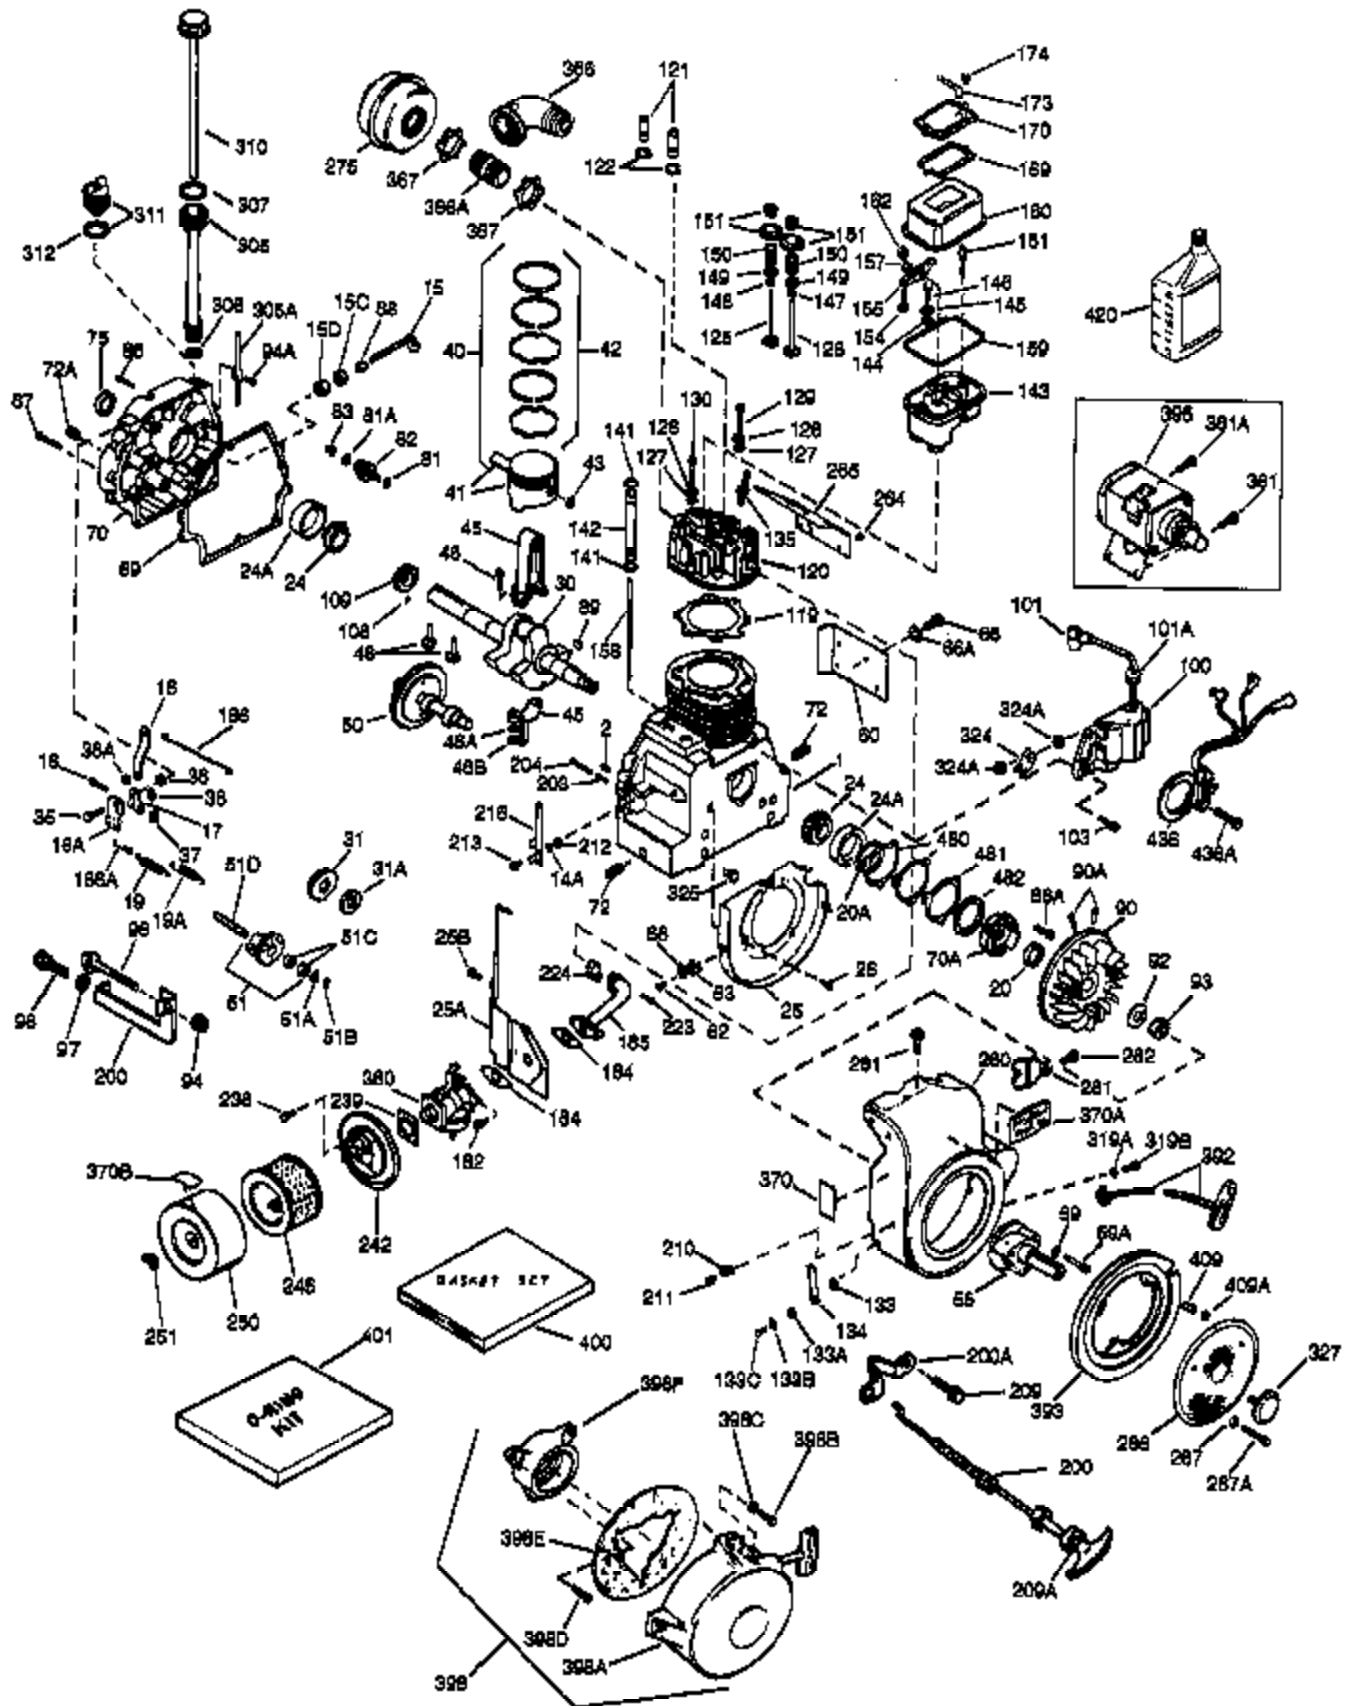

(Page 1 of 2)

IMAGE FILE: ENOH160.2

Ref #	Part Number	Qty	Description
1	33707A	1	Cylinder (Incl. 2, 20 & 72)
2	27652	2	Dowel Pin
14A	28558	1	Washer
15	32425	1	Governor Rod
16A	31965	1	Governor Spring Plate
16	31963	1	Governor Lever
17	31964	1	Governor Lever Clamp
18	650544	1	Screw, Torx T-25, 10-24 x 7/8"
19	31967	1	Extension Spring
20	31950	1	* Oil Seal
20A	32599	1	* "O" Ring
24	31932	2	Tapered Roller Bearing
24A	31928	2	Bearing Cup
25B	651031	1	Screw, 1/4-20 x 9/16"
25A	33477A	1	Air Baffle
25	32579	1	Blower Housing Baffle
26	650561	3	Screw, 1/4-20 x 5/8"
30	34169A	1	Crankshaft
35	30312	1	Screw, 10-32 x 1/2"
37	7975	1	Lock Nut, 10-24
38A	650518	1	Washer
38	29193	1	Retaining Ring
40	34511	1	Piston, Pin & Ring Set (Std.)
40	34512	1	Piston, Pin & Ring Set (.010" OS)
40	34513	1	Piston, Pin & Ring Set (.020" OS)
41	32238B	1	Piston & Pin Ass'y (Std.) (Incl. 43)
41	32239B	1	Piston & Pin Ass'y (.010" OS) (Incl. 43)
41	32240B	1	Piston & Pin Ass'y (.020" OS) (Incl. 43)
42	32241	1	Ring Set (Std.)
42	32242	1	Ring Set (.010" OS)
42	32243	1	Ring Set (.020" OS)
43	31919	2	Piston Pin Retaining Ring
45	33093A	1	Connecting Rod Ass'y (Incl.46 - 46B)
45	34383	1	Connecting Rod Ass'y (.010" US)(Incl. 46-46B)
45	34384	1	Connecting Rod Ass'y.(.020" US)(Incl. 46-46B)
46	32077	2	Connecting Rod Bolt
46A	26073	2	Washer
46B	28264	2	Nut
48	33472	2	Valve Lifter
50	34752	1	Camshaft (MCR)
60	33479	1	Blower Housing Extension
62	650760	1	Screw, 8-32 x 3/8"
63	28545	1	Grommet
66	30063	2	Screw, Torx T-30, 1/4-20 x 1/2"
68	33356	1	Ground Terminal
69	31956B	1	* Cylinder Cover Gasket
70	32685	1	Cylinder Cover (Incl. 15,38,72,75,88)
70A	32577	1	Cylinder Cover (See Ref. #'s 480-482)
72A	28534	2	Oil Drain Plug
72	31927	2	Oil Drain Plug
75	31950	1	Oil Seal
81	30590A	1	Washer
81A	650745	1	Washer
82	34751	1	Governor Gear Ass'y
83	35322	1	Governor Spool
86	650588	1	Screw, 1/4-20 x 2"
86A	792028	3	Screw, 5/16-18 x 7/8"
87	650451	8	Screw, 1/4-20 x 1"