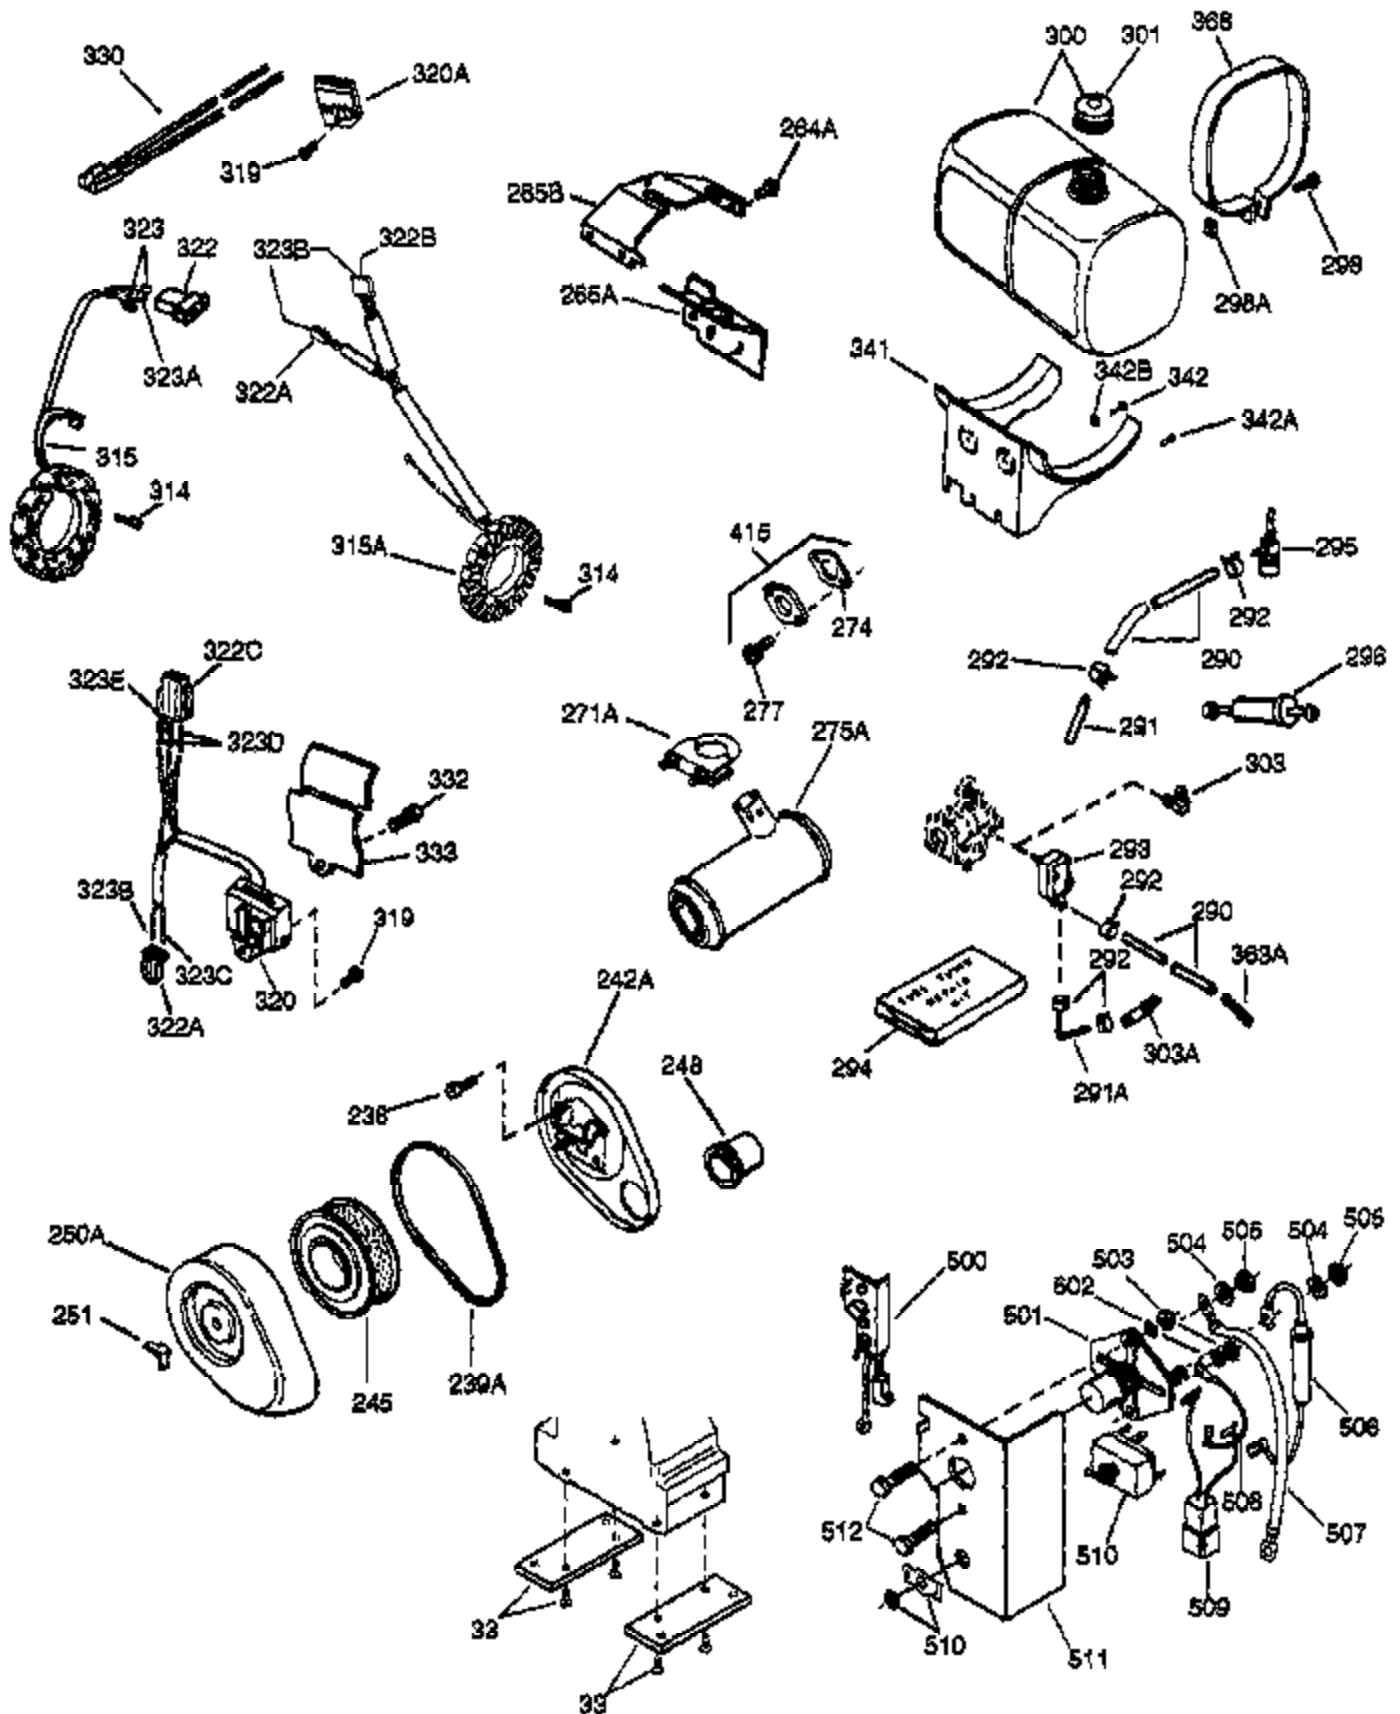

(Page 2 of 2)

IMAGE FILE: ENOH160.2

Ref #	Part Number	Qty	Description
144	33484	3	* "O" Ring (Also Incl. in 401)
238	650399	4	Screw, 10-32 x 5/8"
245	32008	1	Air Cleaner Filter
251	650513	1	Wing Nut, 1/4-20
271A	35732	1	Muffler Clamp
290	30962	1	Fuel Line
291	29774	1	Fuel Line
292	26460	4	Fuel Line Clamp
295	29683	1	Fuel Shut-Off Valve
296	34279B	1	Fuel Filter (Incl. 292)
298A	650456	2	Lock Nut, 1/4-20
298	650488	2	Screw, 1/4-20 x 1-1/4"
300	33979	1	Fuel Tank (Incl. 301)
301	410144B	1	Fuel Cap
303	28566	1	Fuel Fitting
332	650650	1	Screw, 10-16 x 3/8"
333	34276	1	Regulator Cover
341	33978	1	Fuel Tank Bracket
342A	650785	2	Screw, 5/16-18 x 5/8"
342B	650787	2	Washer
342	650786	2	Screw, 1/4-20 x 5/8"
366A	32143	1	Muffler Nipple
368	33980	1	Fuel Tank Strap