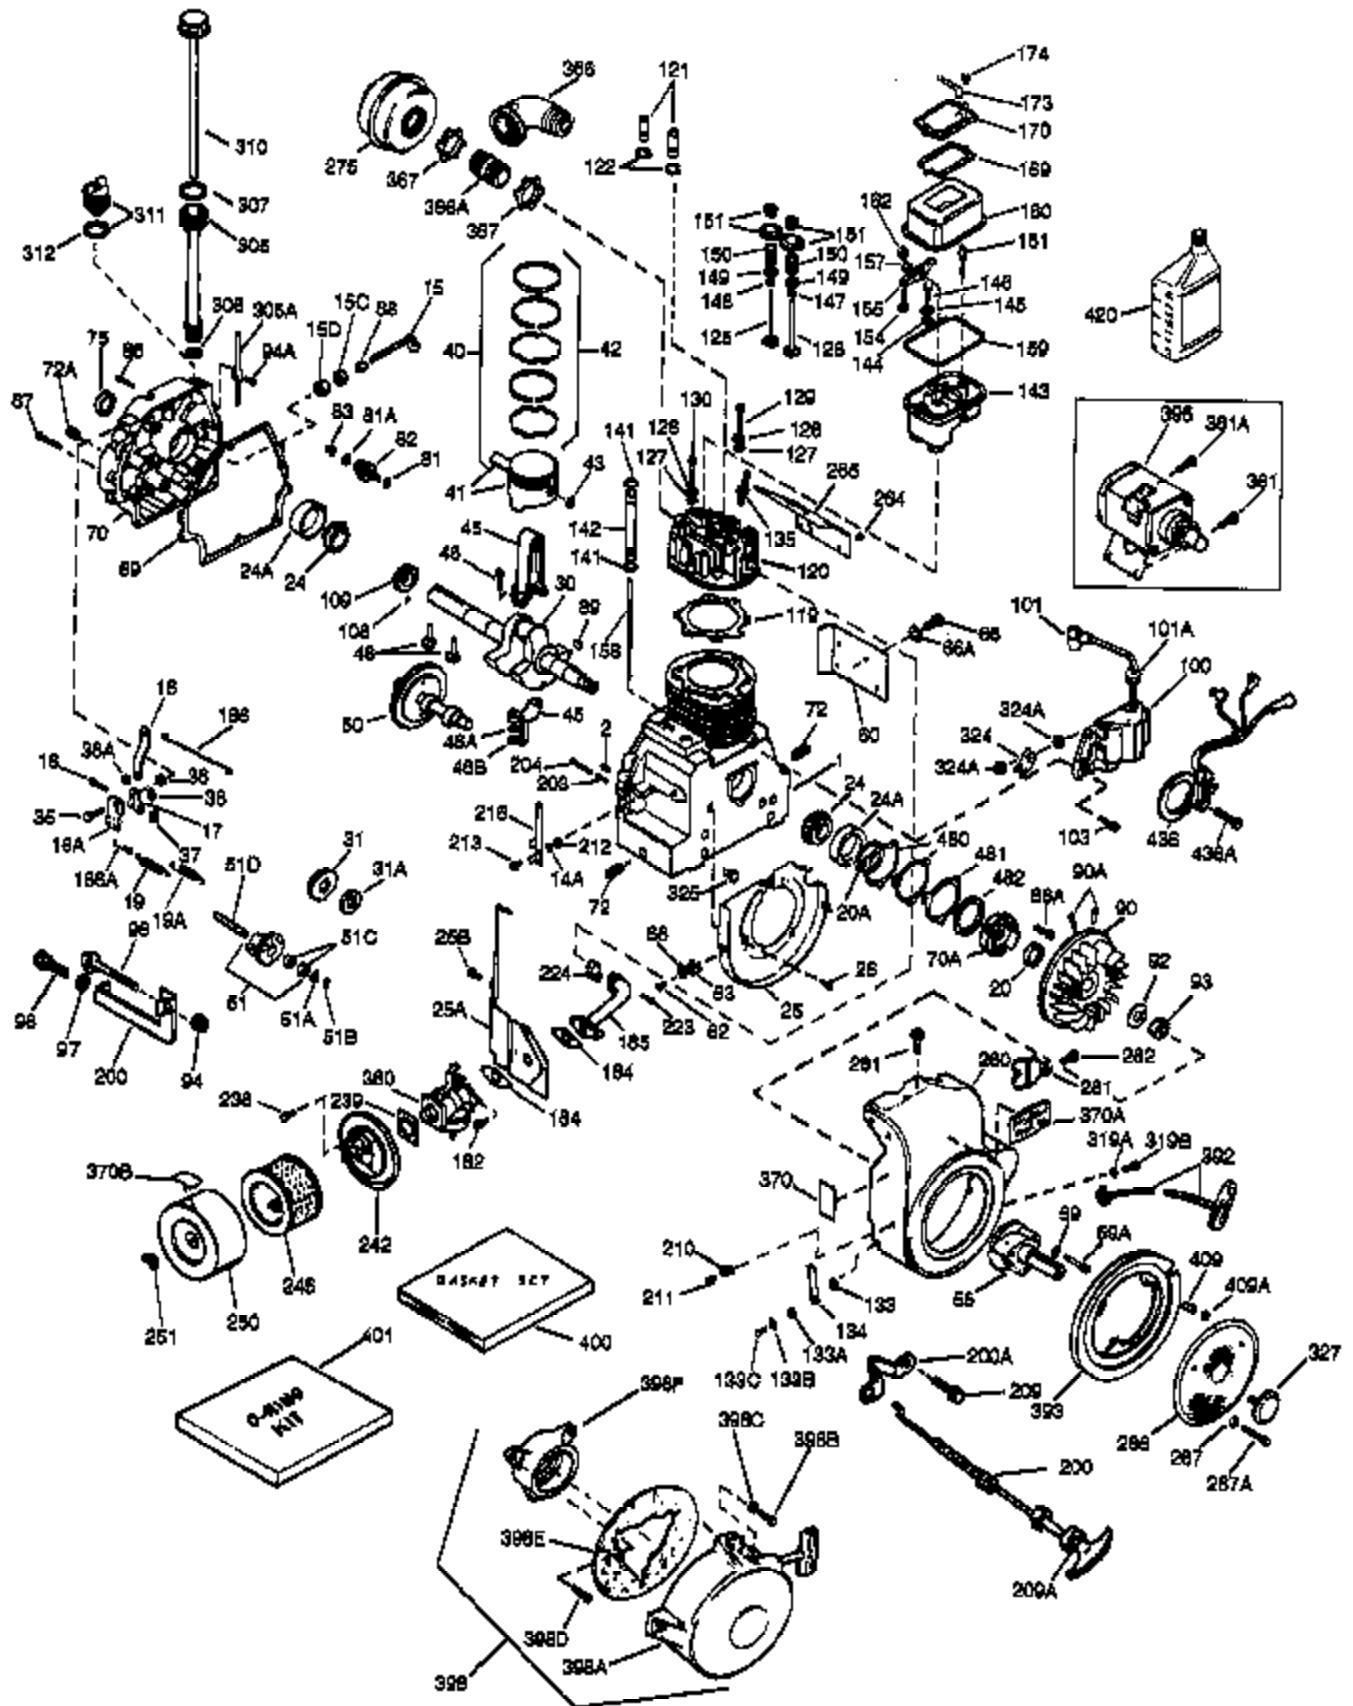

(Page 1 of 2)

IMAGE FILE: ENOH160.2

Ref #	Part Number	Qty	Description
	1 33707A	1	Cylinder (Incl. 2, 20 & 72)
	2 27652	2	Dowel Pin
	3 650797	1	Screw, 5/16-18 x 1/2"
	15 32425	1	Governor Rod
	16B 31965	1	Governor Spring Plate
	16 31963	1	Governor Lever
	17 31964	1	Governor Lever Clamp
	18 650544	1	Screw, Torx T-25, 10-24 x 7/8"
	19 34458	1	Extension Spring
	20 31950	1	* Oil Seal
	20A 32599	1	* "O" Ring
	24A 31928	2	Bearing Cup
	24 31932	2	Tapered Roller Bearing
	25 32579	1	Blower Housing Baffle
	25B 650738	1	Screw, 1/4-20 x 5/8"
	25A 33477A	1	Air Baffle
	26 650561	3	Screw, 1/4-20 x 5/8"
	30 33423B	1	Crankshaft
	35 30312	1	Screw, 10-32 x 1/2"
	36 8345	1	Washer
	37 7975	1	Lock Nut, 10-24
	38 29193	1	Retaining Ring
	38A 650518	1	Washer
	40 34511	1	Piston, Pin & Ring Set (Std.)
	40 34512	1	Piston, Pin & Ring Set (.010" OS)
	40 34513	1	Piston, Pin & Ring Set (.020" OS)
	41 32238B	1	Piston & Pin Ass'y. (Std.) (Incl. 43)
	41 32239B	1	Piston & Pin Ass'y. (.010" OS) (Incl. 43)
	41 32240B	1	Piston & Pin Ass'y. (.020" OS) (Incl. 43)
	42 32241	1	Ring Set (Std.)
	42 32242	1	Ring Set (.010" OS)
	42 32243	1	Ring Set (.020" OS)
	43 31919	2	Piston Pin Retaining Ring
	45 33093A	1	Connecting Rod Ass'y. (Incl.46 - 46B)
	45 34383	1	Connecting Rod Ass'y.(.010" US)(Incl. 46-46B)
	45 34384	1	Connecting Rod Ass'y.(.020" US)(Incl. 46-46B)
	46A 26073	2	Washer
	46B 28264	2	Nut
	46 32077	2	Connecting Rod Bolt
	48 33472	2	Valve Lifter
	50 34752	1	Camshaft (MCR)
	60 33479	1	Blower Housing Extension
	66 30063	2	Screw, Torx T-30, 1/4-20 x 1/2"
	69 31956B	1	* Cylinder Cover Gasket
	70 34095	1	Cylinder Cover (Incl. 15,38,72,75,88)
	70A 32577	1	Cylinder Cover (See Ref. #'s 480-482)
	72 31927	2	Oil Drain Plug
	75 31950	1	Oil Seal
	81A 650745	1	Washer
	81 30590A	1	Washer
	82 34751	1	Governor Gear Ass'y.
	83 35322	1	Governor Spool
	86 650588	1	Screw, 1/4-20 x 2"
	86A 792028	3	Screw, 5/16-18 x 7/8"
	87 650451	8	Screw, 1/4-20 x 1"
	88 32426	1	Spacer
	89 650592	1	Flywheel Key
	90A 730201	1	Trigger Pin Kit