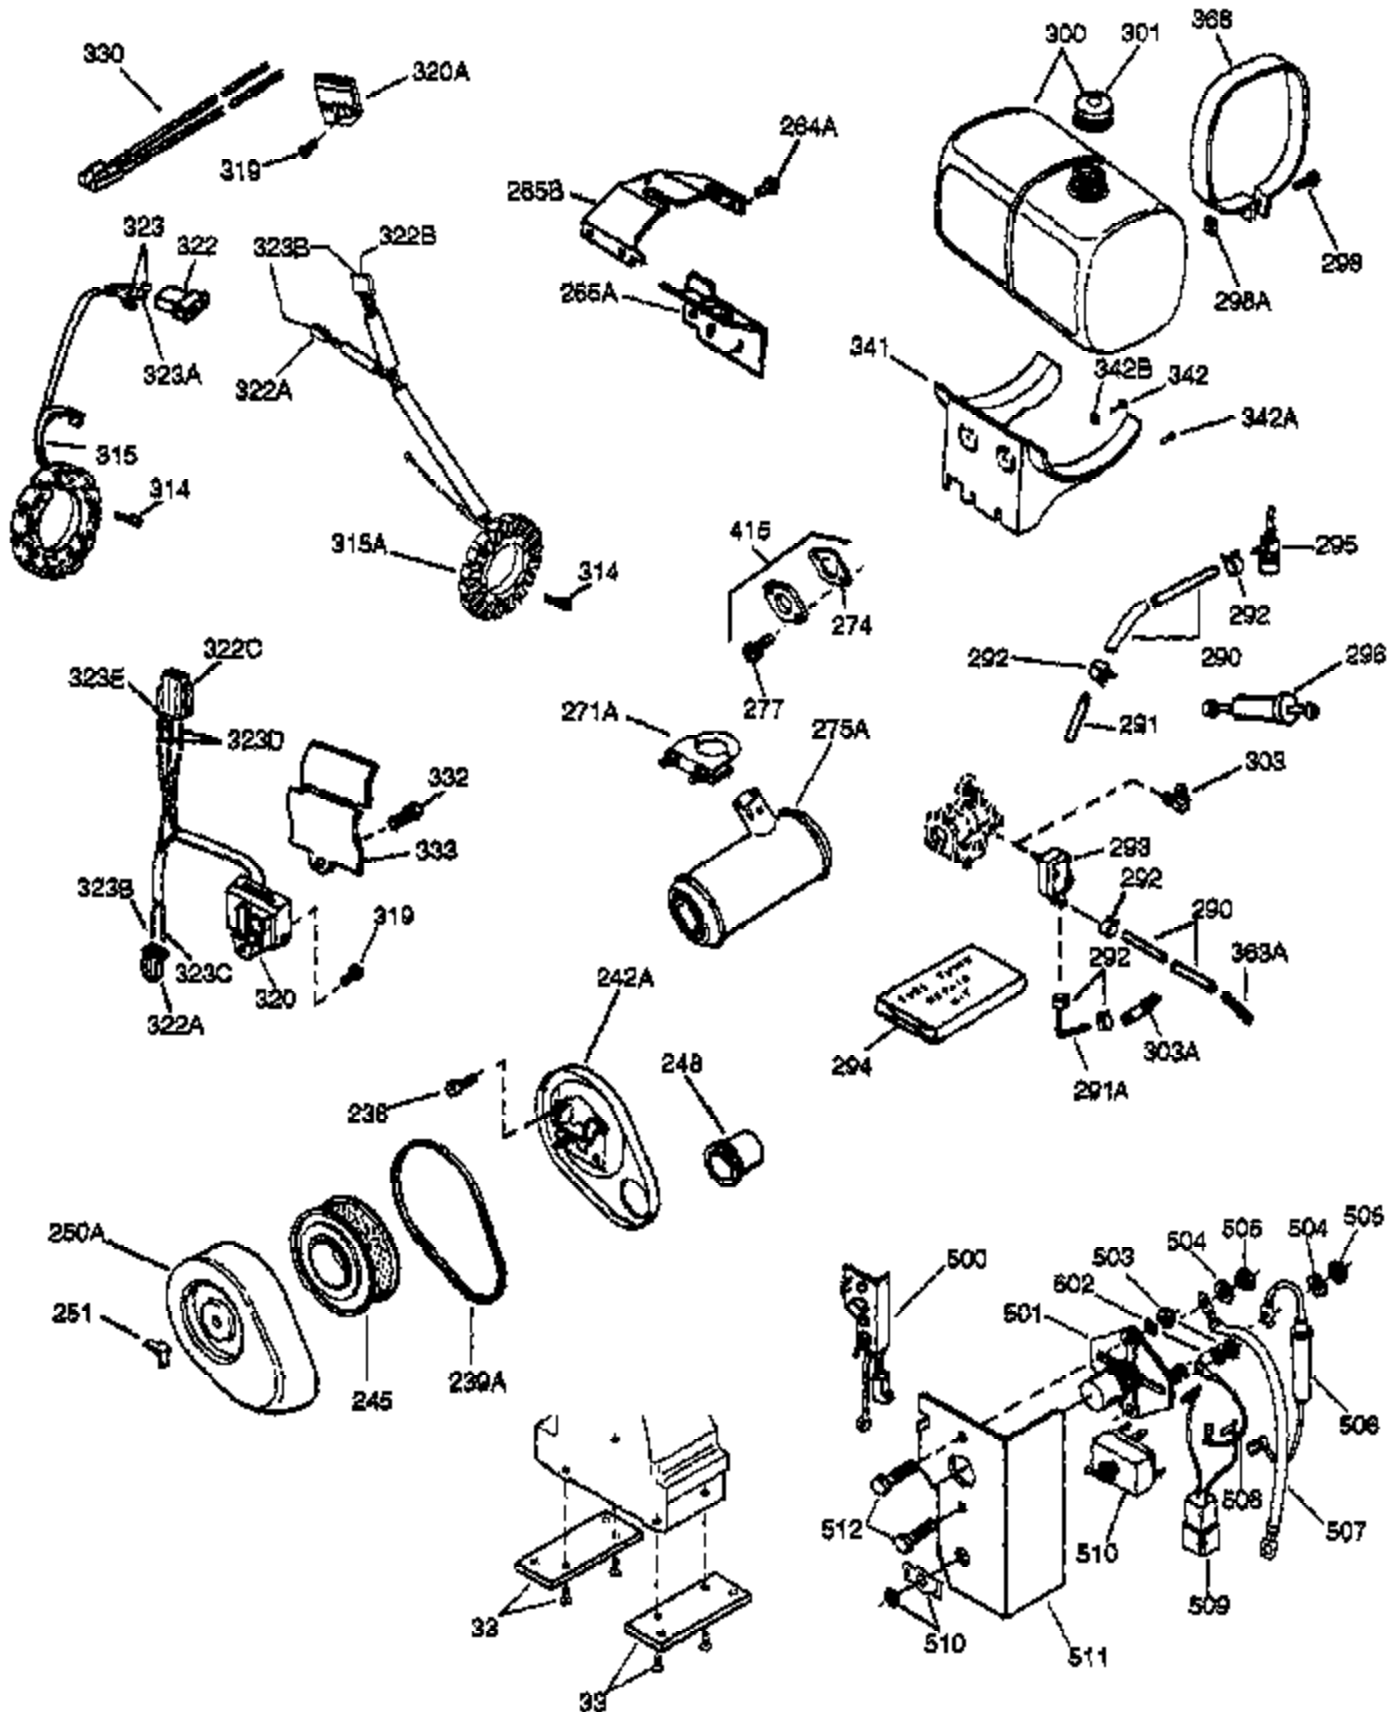

(Page 2 of 2)

IMAGE FILE: ENOH160.2

Ref #	Part Number	Qty	Description
	3 650797	1	Screw, 5/16-18 x 1/2"
16B	31965	1	Governor Spring Plate
95	34458	1	Extension Spring
144	33484	3	* "O" Ring (Also Incl. in 401)
238	650399	4	Screw, 10-32 x 5/8"
245	32008	1	Air Cleaner Filter
251	650513	1	Wing Nut, 1/4-20
261A	650751	1	Screw, 1/4-20 x 7/16"
274	33515A	1	* Exhaust Gasket
290	29774	1	Fuel Line
291	30962	1	Fuel Line
292	26460	4	Fuel Line Clamp
293	35807	1	Pulse Pump
295	29683	1	Fuel Shut-Off Valve
298	650488	2	Screw, 1/4-20 x 1-1/4"
298A	650456	2	Lock Nut, 1/4-20
300	33979	1	Fuel Tank (Incl. 301)
301	33032	1	Fuel Cap
303	29634	2	Fuel Fitting
314	650521	2	Screw, 10-32 x 1-1/8"
315	610902	1	Alternator Coil (20 Amp)
341	33978	1	Fuel Tank Bracket
342	650786	2	Screw, 1/4-20 x 5/8"
342A	650785	2	Screw, 5/16-18 x 5/8"
342B	650787	2	Washer
368	33980	2	Fuel Tank Strap