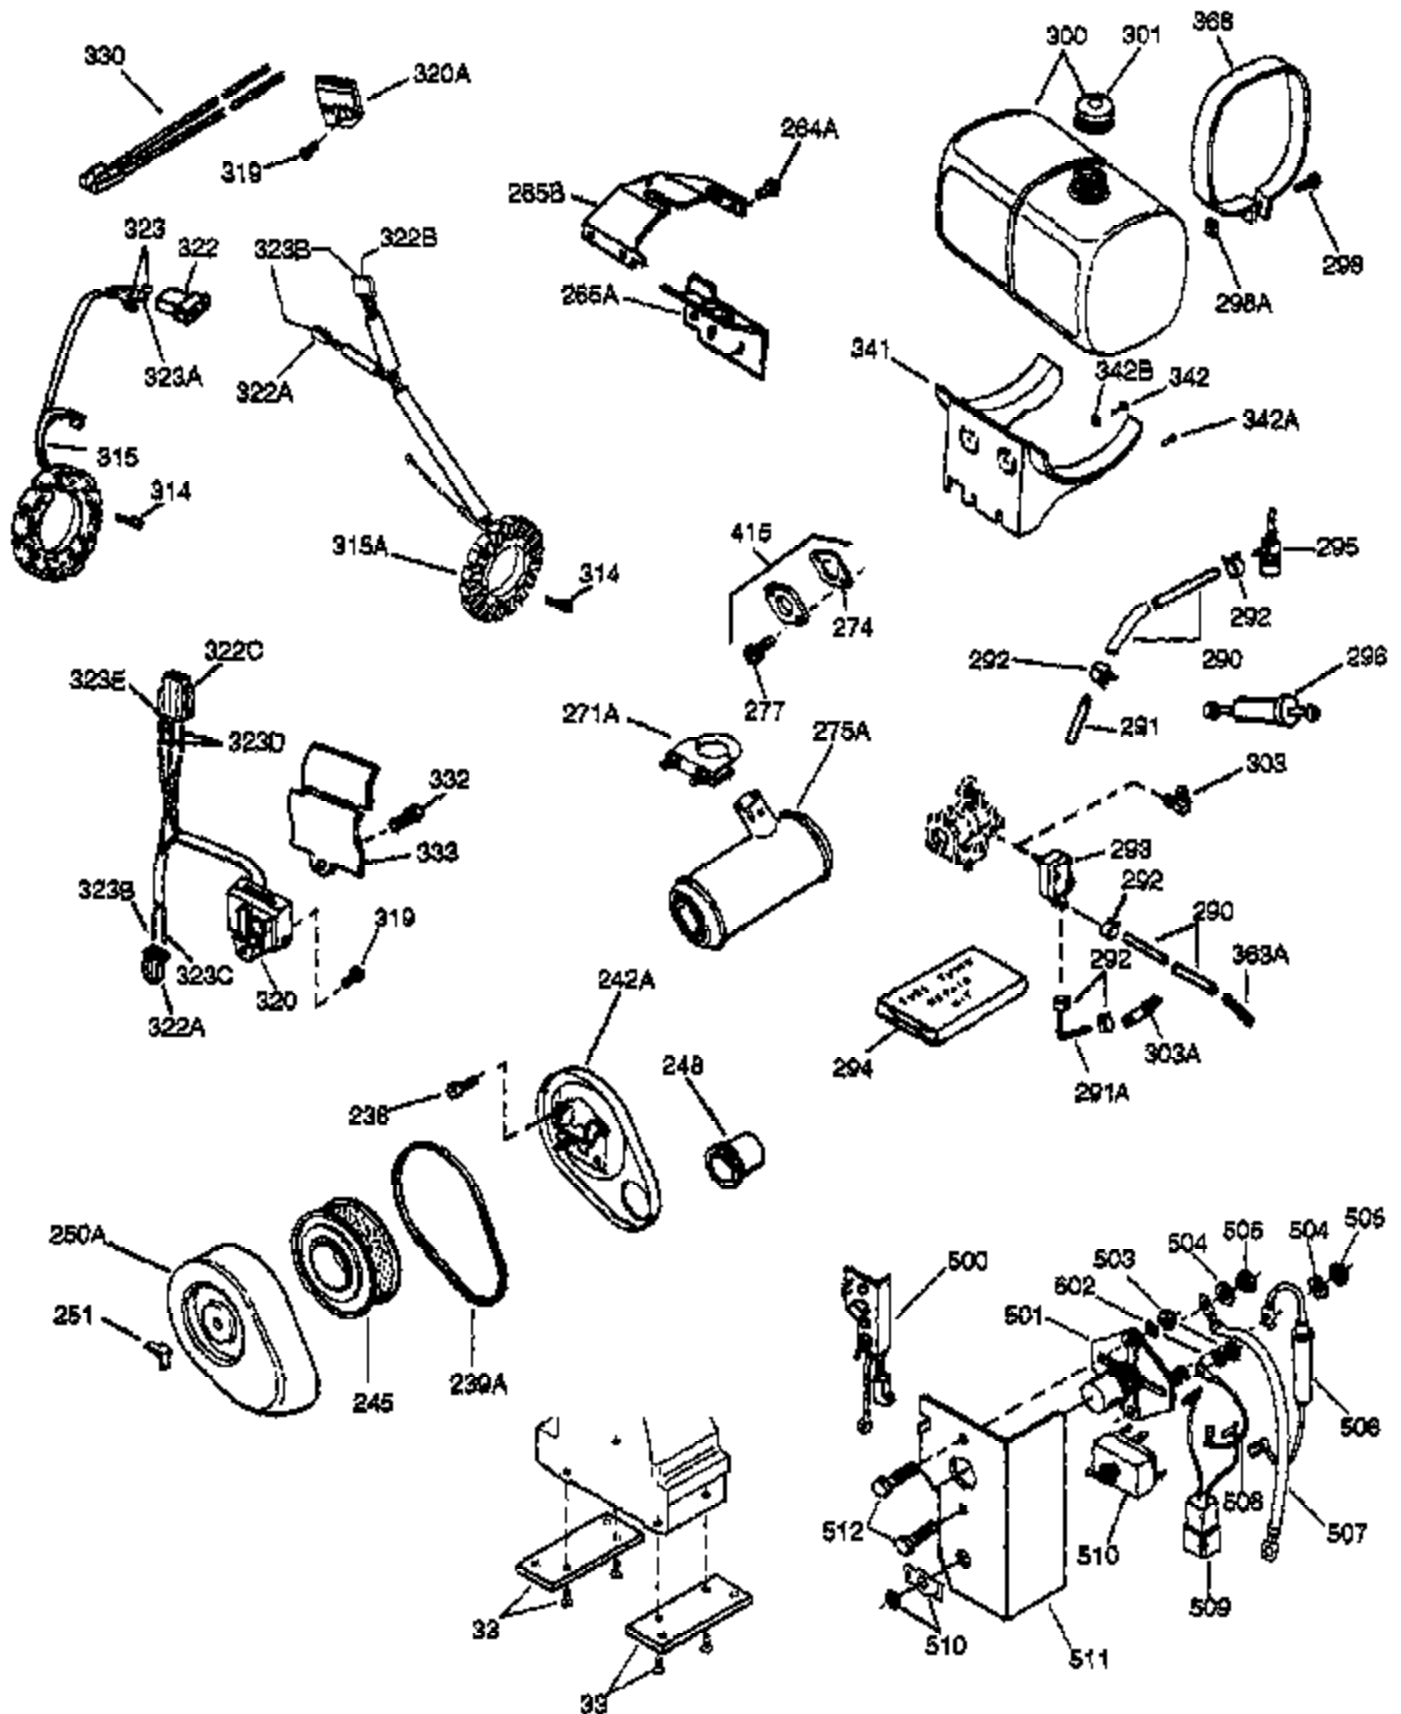

(Page 2 of 2)

IMAGE FILE: ENOH160.2

Ref #	Part Number	Qty	Description
3	650797	1	Screw, 5/16-18 x 1/2"
16B	31965	1	Governor Spring Plate
144	33484	3	* "O" Ring (Also Incl. in 401)
238	650399	4	Screw, 10-32 x 5/8"
239A	34197	1	Air Cleaner Gasket
245	32008	1	Air Cleaner Filter
248	34194A	1	Air Cleaner Tube
251	650513	1	Wing Nut, 1/4-20
261A	650751	1	Screw, 1/4-20 x 7/16"
271A	35732	1	Muffler Clamp
274	33515A	1	* Exhaust Gasket
290	29774	1	Fuel Line
291	30962	1	Fuel Line
292	26460	4	Fuel Line Clamp
293	35807	1	Pulse Pump
295	29683	1	Fuel Shut-Off Valve
298A	650456	2	Lock Nut, 1/4-20
298	650488	2	Screw, 1/4-20 x 1-1/4"
300	33979	1	Fuel Tank (Incl. 301)
301	33032	1	Fuel Cap
303	29634	1	Fuel Fitting
309	650744	1	Screw, 10-24 x 7/8"
314	650521	2	Screw, 10-32 x 1-1/8"
315	610902	1	Alternator Coil (20 Amp)(Incl. 322,32 3& 323A)
319	30063	1	Screw, Torx T-30, 1/4-20 x 1/2"
320	610996	1	Regulator
322	611201	1	Connector Body
323	610904	1	Terminal
323A	610905	1	Terminal
341	33978	1	Fuel Tank Bracket
342A	650785	2	Screw,5/16-18 x 5/8"
342	650786	2	Screw, 1/4-20 x 5/8"
342B	650787	2	Washer
355	590701	1	Starter Handle
366A	32143	1	Muffler Nipple
368	33980	2	Fuel Tank Strap
509	34393	1	Alternator Adapter Cord