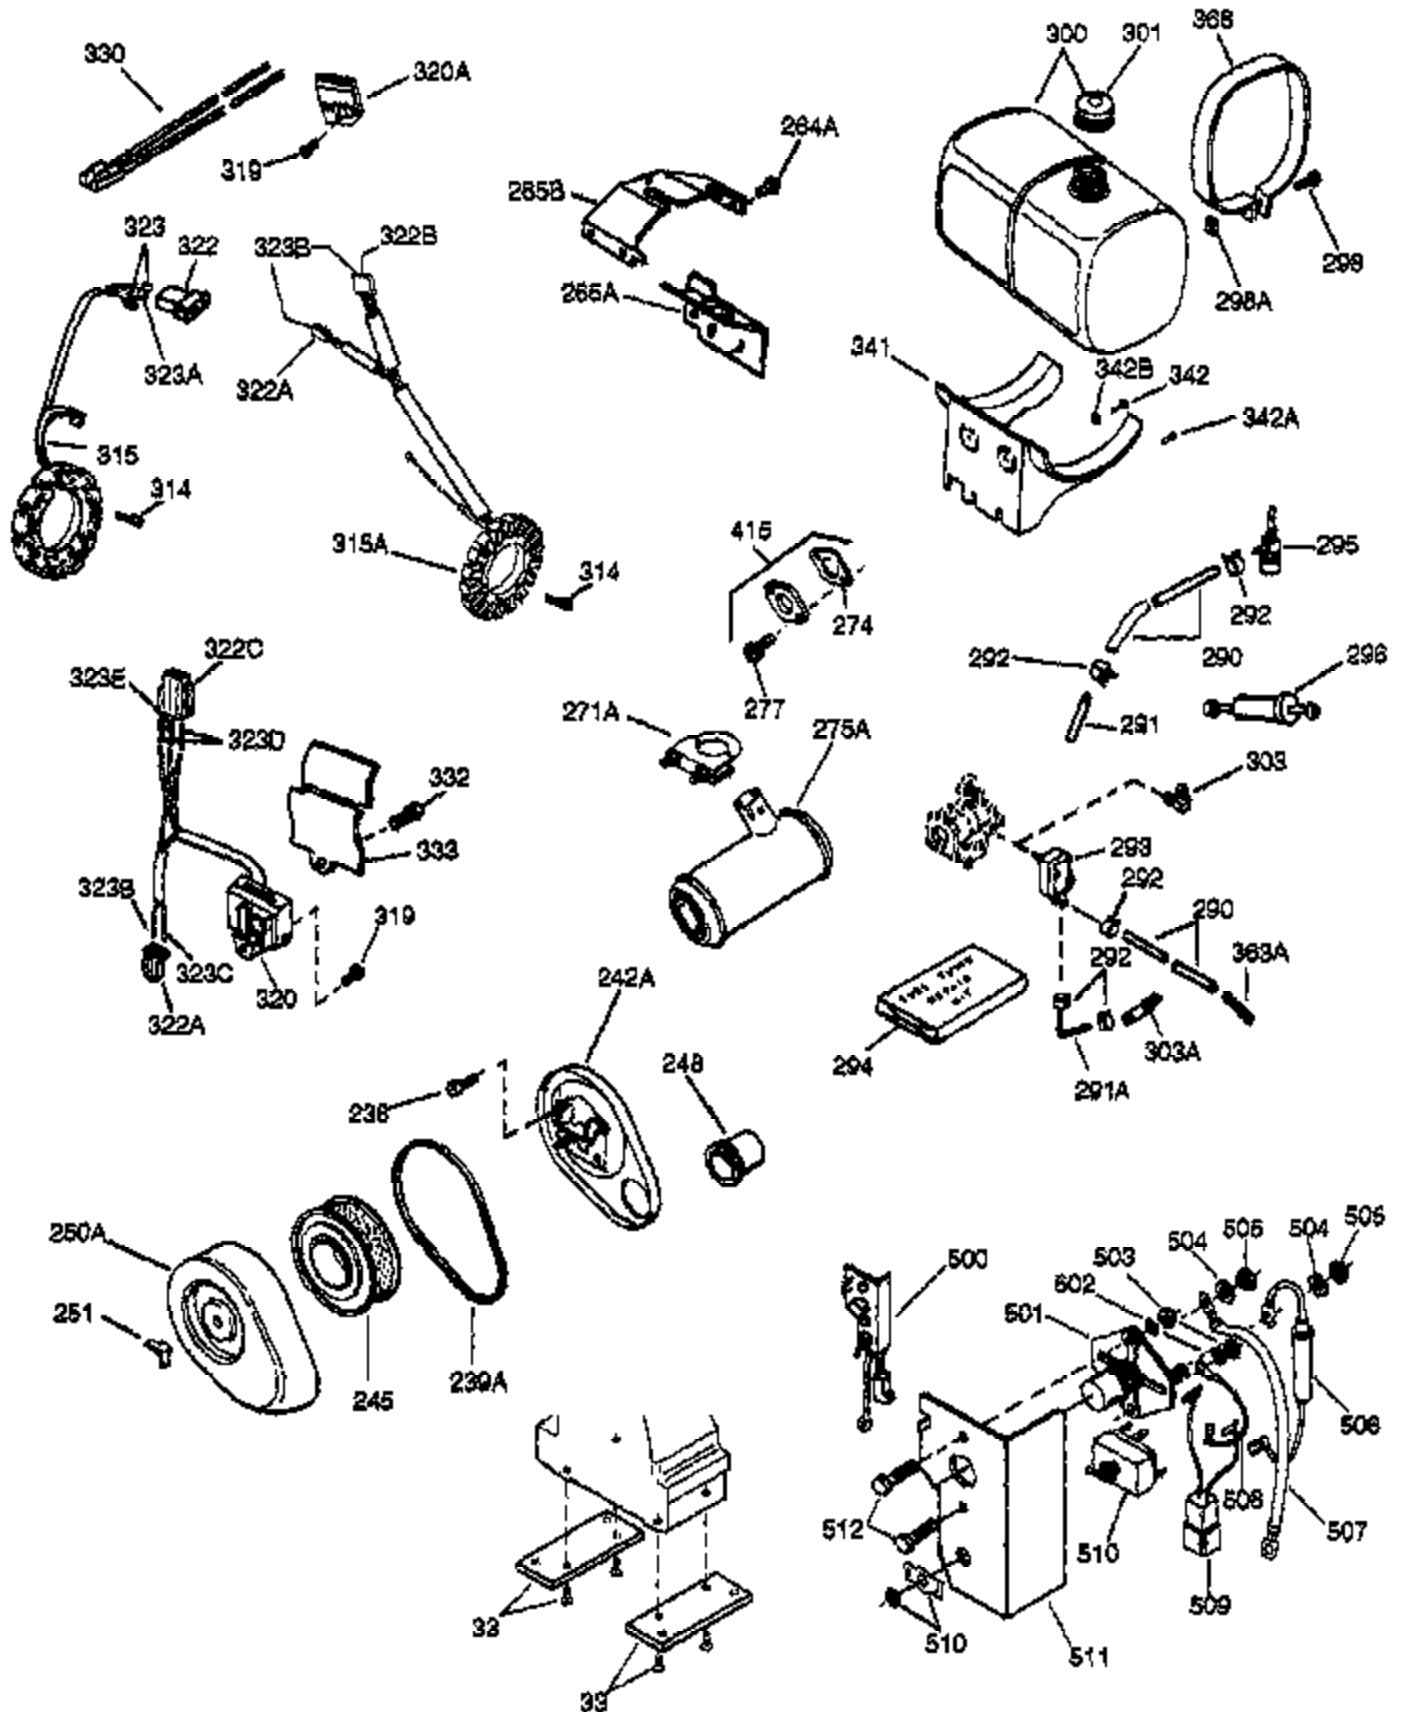

(Page 2 of 2)

IMAGE FILE: ENOH160.2

Ref #	Part Number	Qty	Description
16B	31965	1	Governor Spring Plate
144	33484	3	* "O" Ring (Also Incl. in 401)
238	650399	4	Screw, 10-32 x 5/8"
239A	34197	1	Air Cleaner Gasket
245	32008	1	Air Cleaner Filter
248	34194A	1	Air Cleaner Tube
251	650513	1	Wing Nut, 1/4-20
261A	650751	1	Screw, 1/4-20 x 7/16"
271A	35732	1	Muffler Clamp
290	29774	1	Fuel Line
291A	29774	1	Fuel Line (6.00")
291	30962	1	Fuel Line
292	26460	4	Fuel Line Clamp
293	35807	1	Pulse Pump
294	35791	1	Pulse Pump Repair Kit
295	29683	1	Fuel Shut-Off Valve
298	650488	2	Screw, 1/4-20 x 1-1/4"
298A	650456	2	Lock Nut, 1/4-20
300	33979	1	Fuel Tank
303	29634	1	Fuel Fitting
303	29634	2	Fuel Fitting
314	650521	2	Screw, 10-32 x 1-1/8"
315A	611214	1	Coil (20 Amp)(Incl. 322, 322A & 323)
319	651026	1	Screw 1/4-20 x 1/2"
320A	611215	1	Regulator (20 Amp)
322	610824	1	Connector Body
322A	610921	1	Connector Body
323	610922	2	Terminal
330	34393	1	Alternator Adapter Cord
341	33978	1	Fuel Tank Bracket
342	650786	2	Screw, 1/4-20 x 5/8"
342A	650785	2	Screw, 5/16-18 x 5/8"
342B	650787	2	Washer
355	590701	1	Starter Handle
366A	32143	1	Muffler Nipple
368	33980	2	Fuel Tank Strap