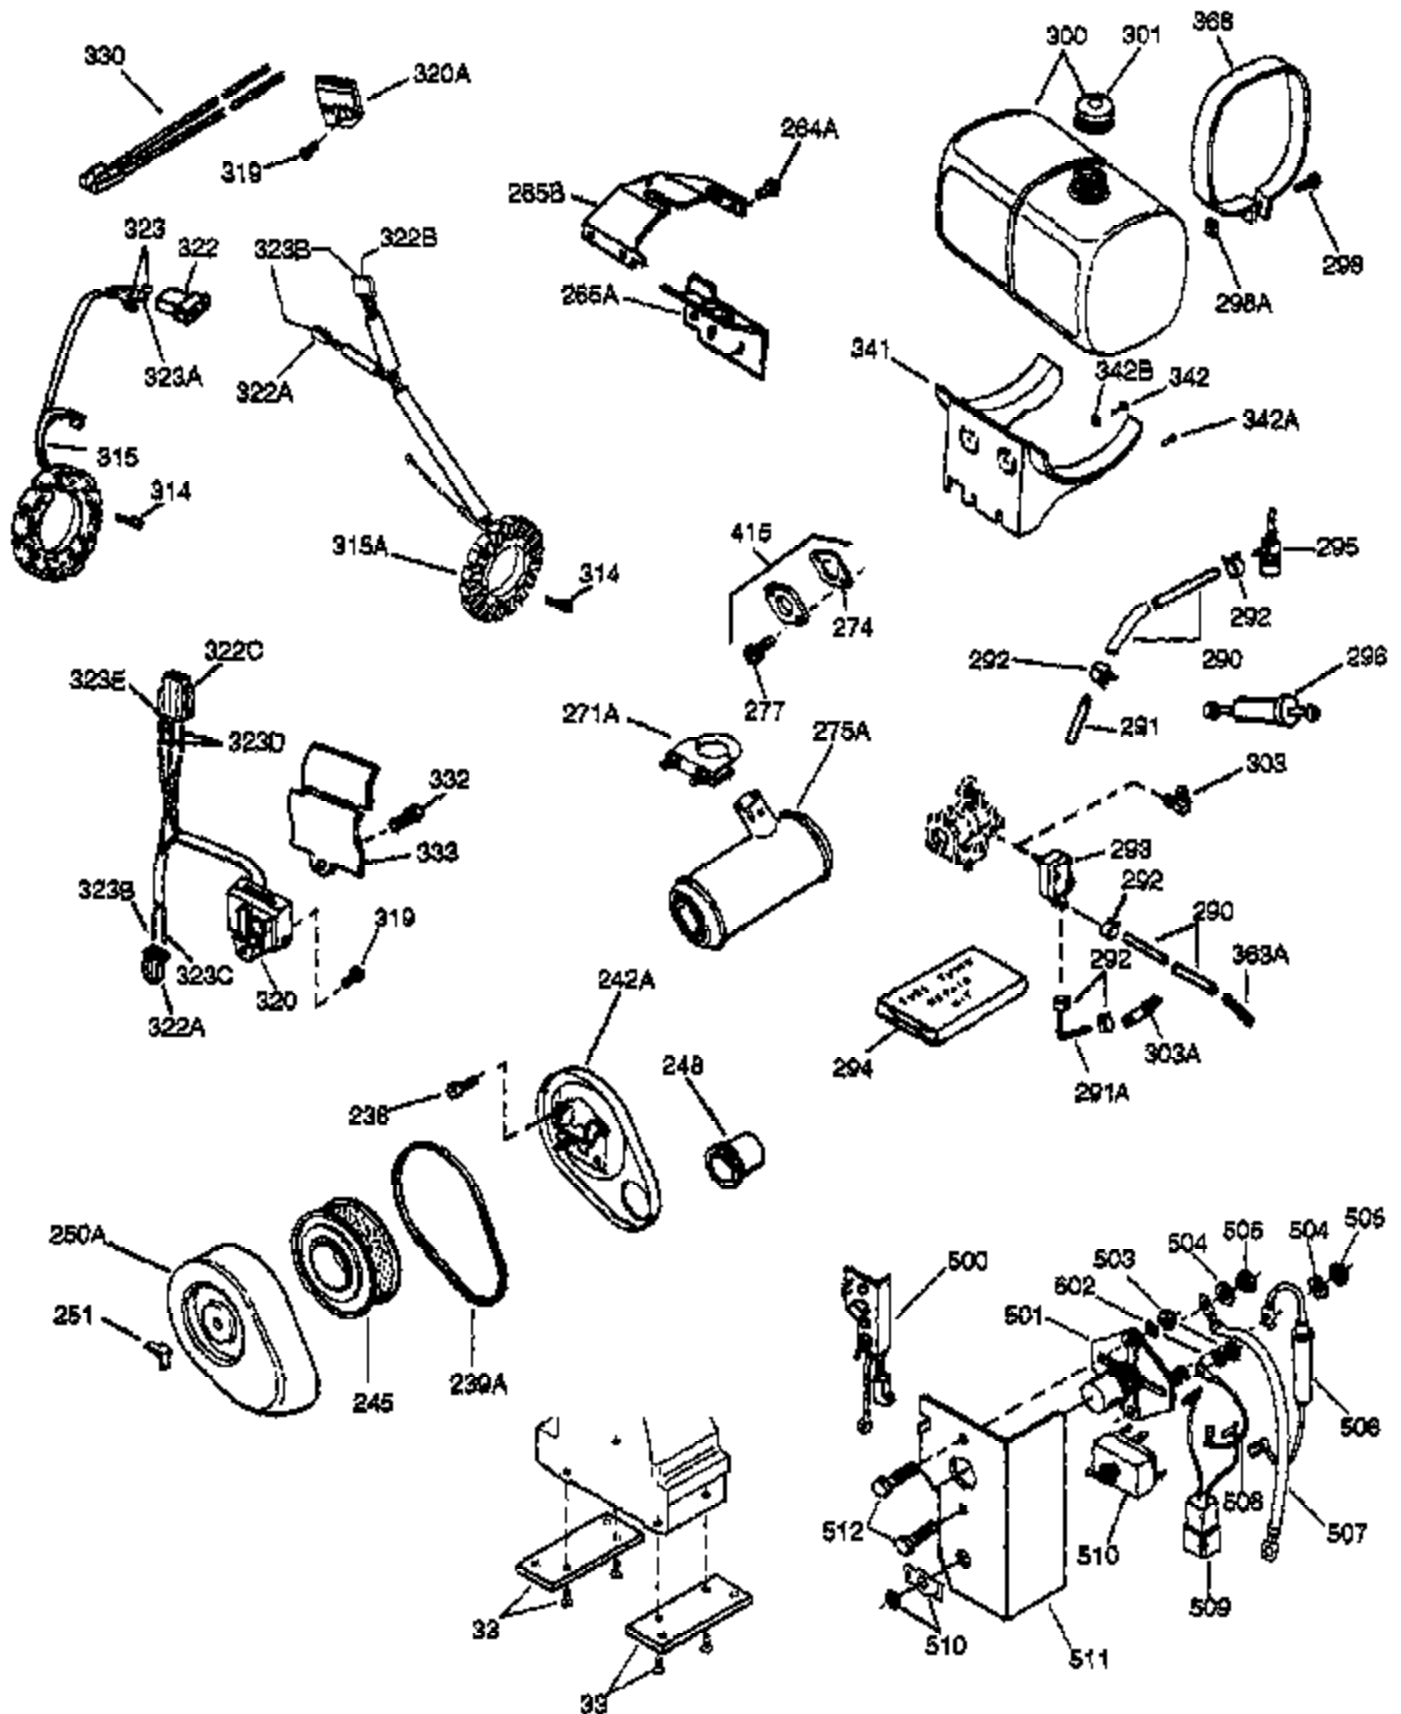

(Page 2 of 2)

IMAGE FILE: ENOH160.2

Ref #	Part Number	Qty	Description
16B	31965	1	Governor Spring Plate
144	33484	3	* "O" Ring (Also Incl. in 401)
238	650399	4	Screw, 10-32 x 5/8"
245	32008	1	Air Cleaner Filter
251	650513	1	Wing Nut, 1/4-20
271A	35732	1	Muffler Clamp
290	29774	1	Fuel Line
291A	29774	1	Fuel Line (6.00")
291	30962	1	Fuel Line
292	26460	4	Fuel Line Clamp
293	35807	1	Pulse Pump
294	35791	1	Pulse Pump Repair Kit
295	29683	1	Fuel Shut-Off Valve
298	650488	2	Screw, 1/4-20 x 1-1/4"
298A	650456	2	Lock Nut, 1/4-20
300	33979	1	Fuel Tank
301	33032	1	Fuel Cap
303	29634	1	Fuel Fitting
303	29634	2	Fuel Fitting
314	650521	2	Screw, 10-32 x 1-1/8"
315	611214	1	Alternator Coil (20 Amp)(Incl. 322 - 323)
319	651026	1	Screw 1/4-20 x 1/2"
320A	611215	1	Regulator (20 Amp)
322	610824	1	Connector Body
322A	610921	1	Connector Body
323	610922	5	Terminal
341	33978	1	Fuel Tank Bracket
342A	650785	2	Screw, 5/16-18 x 5/8"
342B	650787	2	Washer
342	650786	2	Screw, 1/4-20 x 5/8"
366A	32143	1	Muffler Nipple
368	33980	2	Fuel Tank Strap
500	730198	1	Electric Starter Switch Kit (Incl. 50 1 - 512)
501	34616	1	Starter Switch
502	27513	2	Lock Washer
503	650864	2	Nut
504	8274	2	Lock Washer
505	650586	2	Nut
506	34620	1	Wire & Fuse
507	34618	1	Starter Wire
508	34619	1	Ground Wire
509	34617	1	Adapter Cord
510	34615	1	Toggle Switch
511	34614	1	Starter Button Bracket
512	792026	2	Screw, 1/4-20 x 7/8"