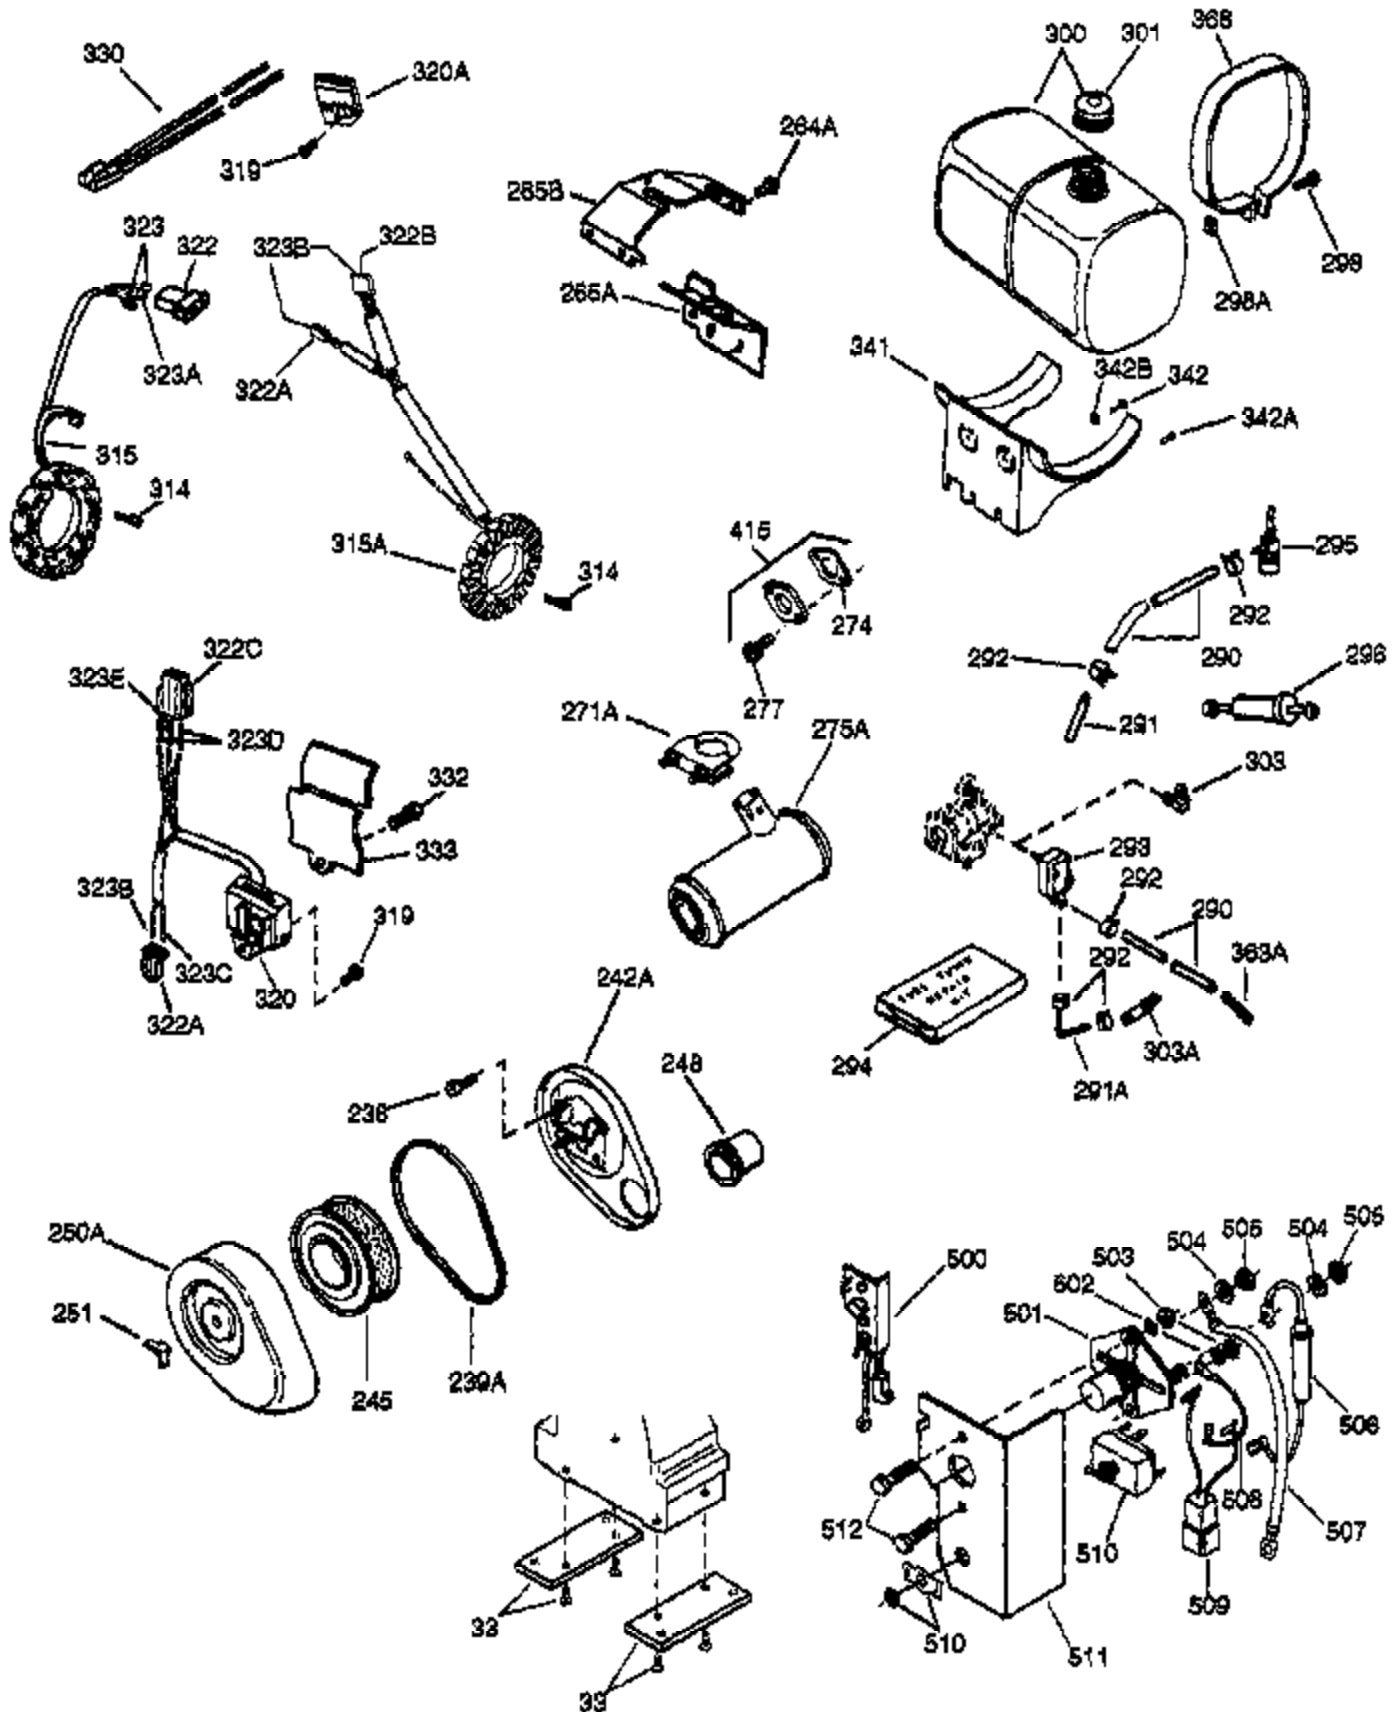

(Page 2 of 2)

IMAGE FILE: ENOH160.2

Ref #	Part Number	Qty	Description
16B	31965	1	Governor Spring Plate
144	33484	3	* "O" Ring (Also Incl. in 401)
238	650399	4	Screw, 10-32 x 5/8"
239A	34197	1	Air Cleaner Gasket
245	32008	1	Air Cleaner Filter
248	34194A	1	Air Cleaner Tube
251	650513	1	Wing Nut, 1/4-20
271A	35732	1	Muffler Clamp
290	29774	1	Fuel Line
291A	29774	1	Fuel Line (6.00")
291	30962	1	Fuel Line
292	26460	4	Fuel Line Clamp
293	35807	1	Pulse Pump
294	35791	1	Pulse Pump Repair Kit
295	29683	1	Fuel Shut-Off Valve
298	650488	2	Screw, 1/4-20 x 1-1/4"
298A	650456	2	Lock Nut, 1/4-20
300	33979	1	Fuel Tank
301	33032	1	Fuel Cap
303	29634	1	Fuel Fitting
303	29634	2	Fuel Fitting
314	650521	2	Screw, 10-32 x 1-1/8"
315A	611214	1	Coil (20 Amp)(Incl. 322, 322A & 323)
319	651026	1	Screw 1/4-20 x 1/2"
320A	611215	1	Regulator (20 Amp)
322	610824	1	Connector Body
322A	610921	1	Connector Body
323	610922	2	Terminal
330	34393	1	Alternator Adapter Cord
341	33978	1	Fuel Tank Bracket
342A	650785	2	Screw, 5/16-18 x 5/8"
342B	650787	2	Washer
342	650786	2	Screw, 1/4-20 x 5/8"
366A	32143	1	Muffler Nipple
368	33980	2	Fuel Tank Strap