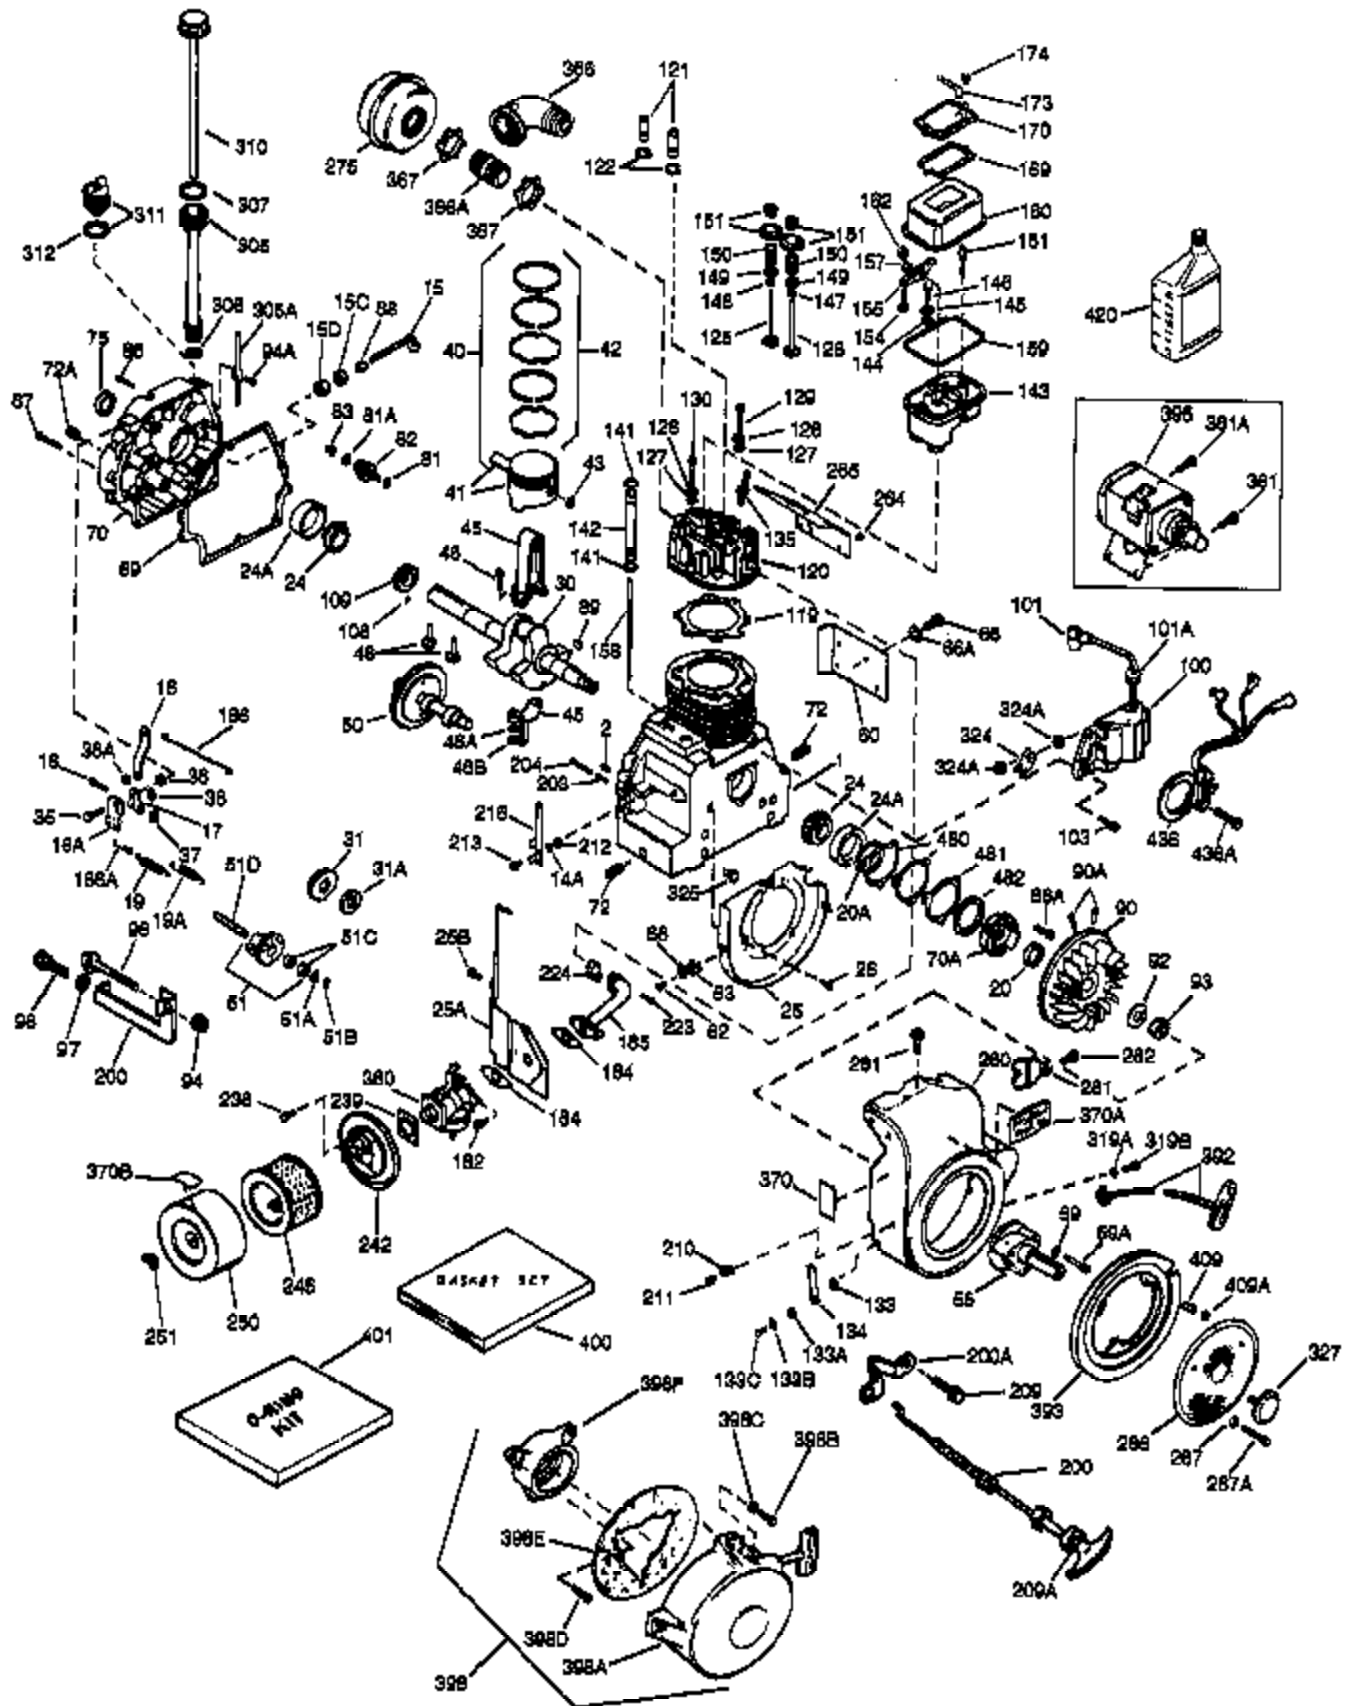

(Page 1 of 2)

IMAGE FILE: ENOH160.2

Ref #	Part Number	Qty	Description
1	33707A	1	Cylinder (Incl. 2, 20 & 72A)
2	27652	2	Dowel Pin
14A	28558	1	Washer
15	32425	1	Governor Rod
16B	31965	1	Governor Spring Plate
16	31963	1	Governor Lever
17	31964	1	Governor Lever Clamp
18	650544	1	Screw, Torx T-25, 10-24 x 7/8"
19	31967	1	Extension Spring
20	31950	1	* Oil Seal
20A	32599	1	* "O" Ring
24	31932	2	Tapered Roller Bearing
24A	31928	2	Bearing Cup
25	32579	1	Blower Housing Baffle
25B	651031	1	Screw, 1/4-20 x 9/16"
25A	33477A	1	Air Baffle
26	650561	3	Screw, 1/4-20 x 5/8"
30	34169A	1	Crankshaft
35	30312	1	Screw, 10-32 x 1/2"
37	7975	1	Lock Nut, 10-24
38A	650518	1	Washer
38	29193	1	Retaining Ring
40	34511	1	Piston, Pin & Ring Set (Std.)
40	34512	1	Piston, Pin & Ring Set (.010" OS)
40	34513	1	Piston, Pin & Ring Set (.020" OS)
41	32238B	1	Piston & Pin Ass'y. (Std.) (Incl. 43)
41	32239B	1	Piston & Pin Ass'y. (.010" OS) (Incl. 43)
41	32240B	1	Piston & Pin Ass'y. (.020" OS) (Incl. 43)
42	32241	1	Ring Set (Std.)
42	32242	1	Ring Set (.010" OS)
42	32243	1	Ring Set (.020" OS)
43	31919	2	Piston Pin Retaining Ring
45	33093A	1	Connecting Rod Ass'y. (Incl.46 - 46B)
45	34383	1	Connecting Rod Ass'y.(.010" US)(Incl. 46-46B)
45	34384	1	Connecting Rod Ass'y.(.020" US)(Incl. 46-46B)
46B	28264	2	Nut
46A	26073	2	Washer
46	32077	2	Connecting Rod Bolt
48	33472	2	Valve Lifter
50	34752	1	Camshaft (MCR)
60	33479	1	Blower Housing Extension
69	31956B	1	* Cylinder Cover Gasket
70A	32577	1	Cylinder Cover (See Ref. #'s 480-482)
70	32580A	1	Cylinder Cover (Incl. 15, 38, 72, 75 & 88)
72	31927	2	Oil Drain Plug
72A	28534	1	Oil Drain Plug
75	31950	1	Oil Seal
81	30590A	1	Washer
81A	650745	1	Washer
82	34751	1	Governor Gear Ass'y.
83	35322	1	Governor Spool
86	650588	1	Screw, 1/4-20 x 2"
86A	792028	3	Screw, 5/16-18 x 7/8"
87	650451	8	Screw, 1/4-20 x 1"
88	32426	1	Spacer
89	650592	1	Flywheel Key
90A	730201	1	Trigger Pin Kit
90	610909	1	Flywheel (Incl. 90A)