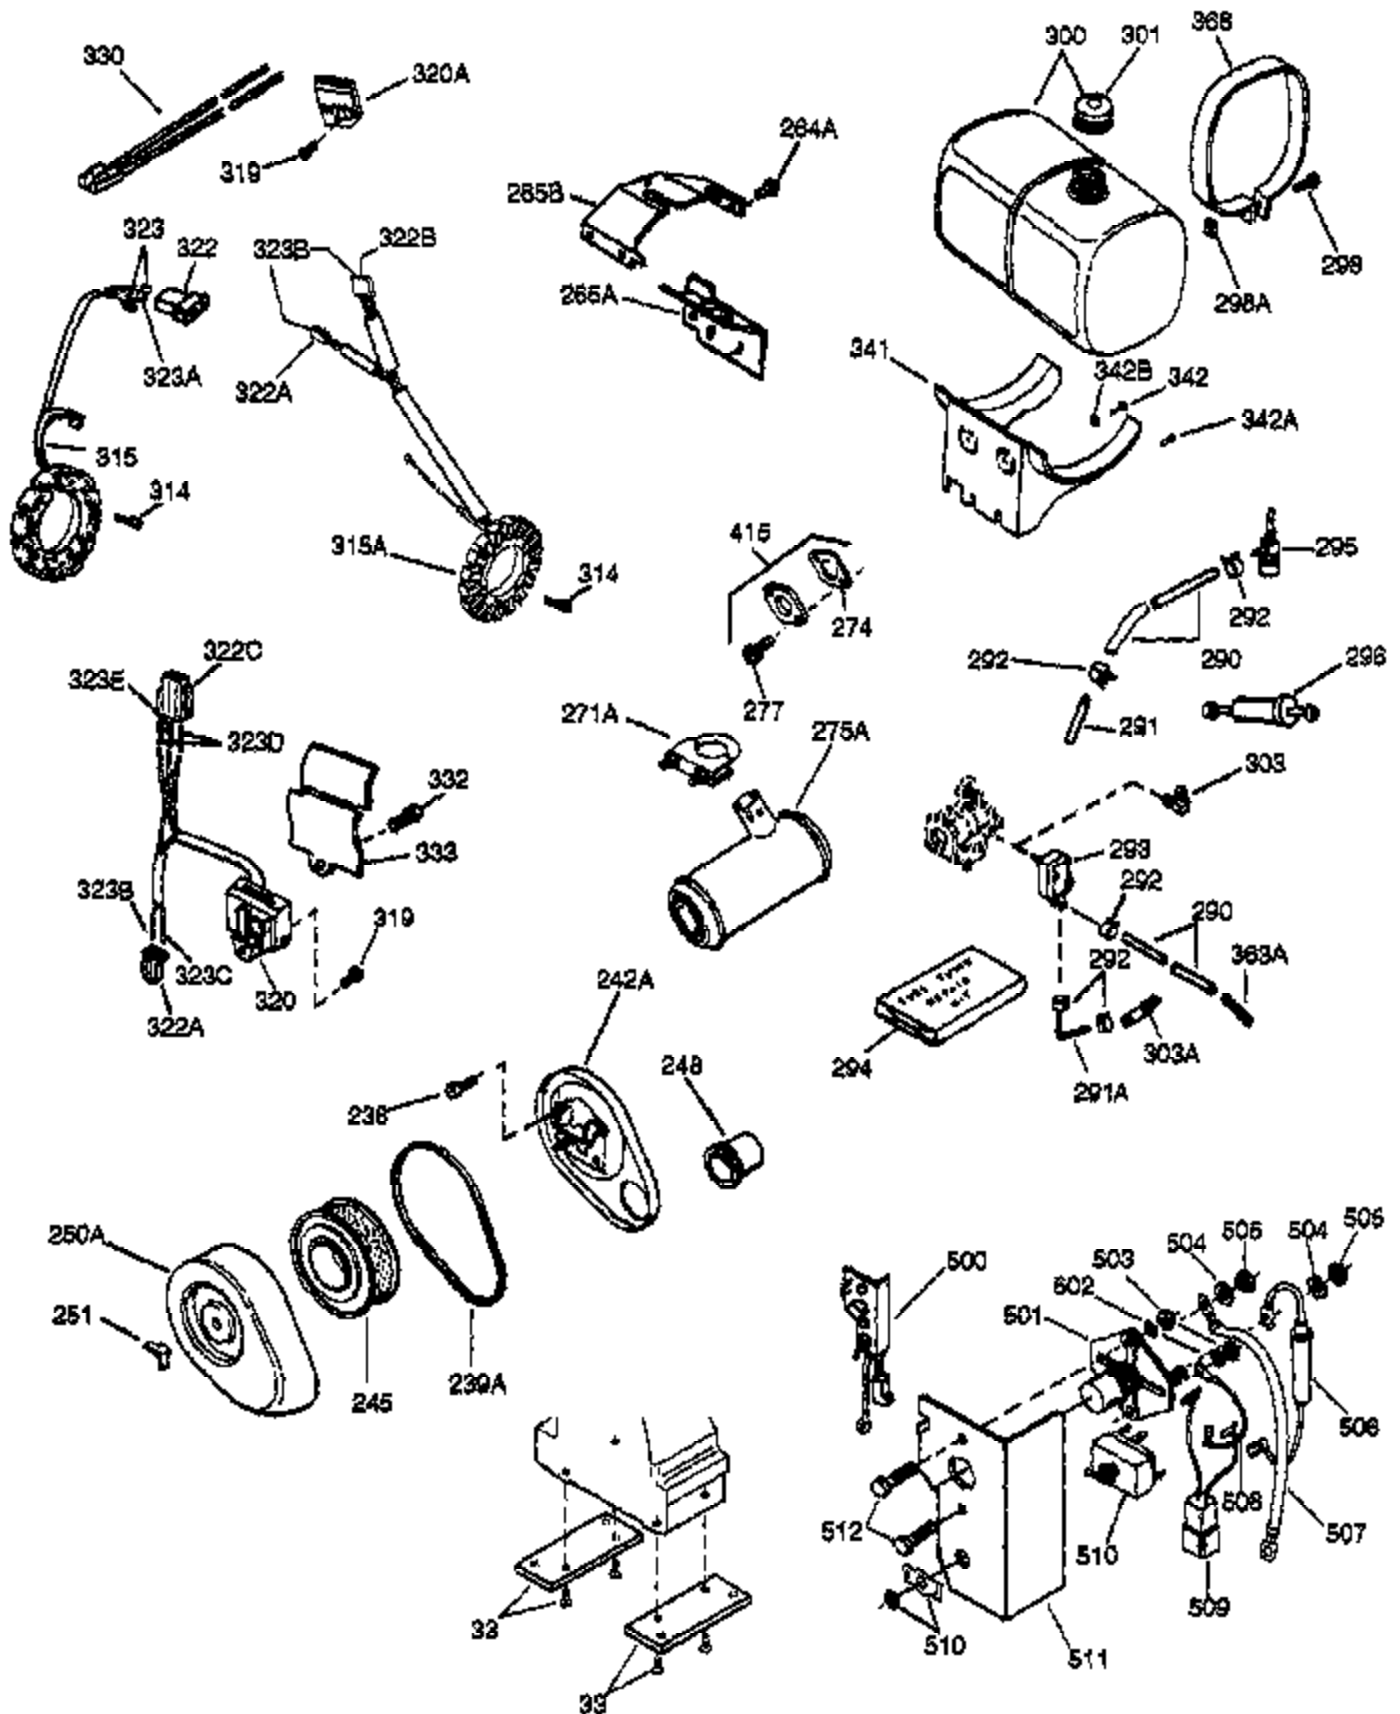

(Page 2 of 2)

IMAGE FILE: ENOH160.2

Ref #	Part Number	Qty	Description
16B	31965	1	Governor Spring Plate
144	33484	3	* "O" Ring (Also Incl. in 401)
238	650399	4	Screw, 10-32 x 5/8"
239A	34197	1	Air Cleaner Gasket
245	32008	1	Air Cleaner Filter
248	34194A	1	Air Cleaner Tube
251	650513	1	Wing Nut, 1/4-20
271A	35732	1	Muffler Clamp
290	29774	1	Fuel Line
291A	29774	1	Fuel Line (6.00")
291	30962	1	Fuel Line
292	26460	4	Fuel Line Clamp
293	35807	1	Pulse Pump
294	35791	1	Pulse Pump Repair Kit
295	29683	1	Fuel Shut-Off Valve
298	650488	2	Screw, 1/4-20 x 1-1/4"
298A	650456	2	Lock Nut, 1/4-20
300	33979	1	Fuel Tank
301	33032	1	Fuel Cap
303	29634	1	Fuel Fitting
303	29634	2	Fuel Fitting
314	650521	2	Screw, 10-32 x 1-1/8"
315A	611214	1	Coil (20 Amp)(Incl. 322, 322A & 323)
319	651026	1	Screw 1/4-20 x 1/2"
320A	611215	1	Regulator (20 Amp)
322	610824	1	Connector Body
322A	610921	1	Connector Body
323	610922	2	Terminal
330	34393	1	Alternator Adapter Cord
341	33978	1	Fuel Tank Bracket
342A	650785	2	Screw, 5/16-18 x 5/8"
342B	650787	2	Washer
342	650786	2	Screw, 1/4-20 x 5/8"
366A	32143	1	Muffler Nipple
368	33980	2	Fuel Tank Strap