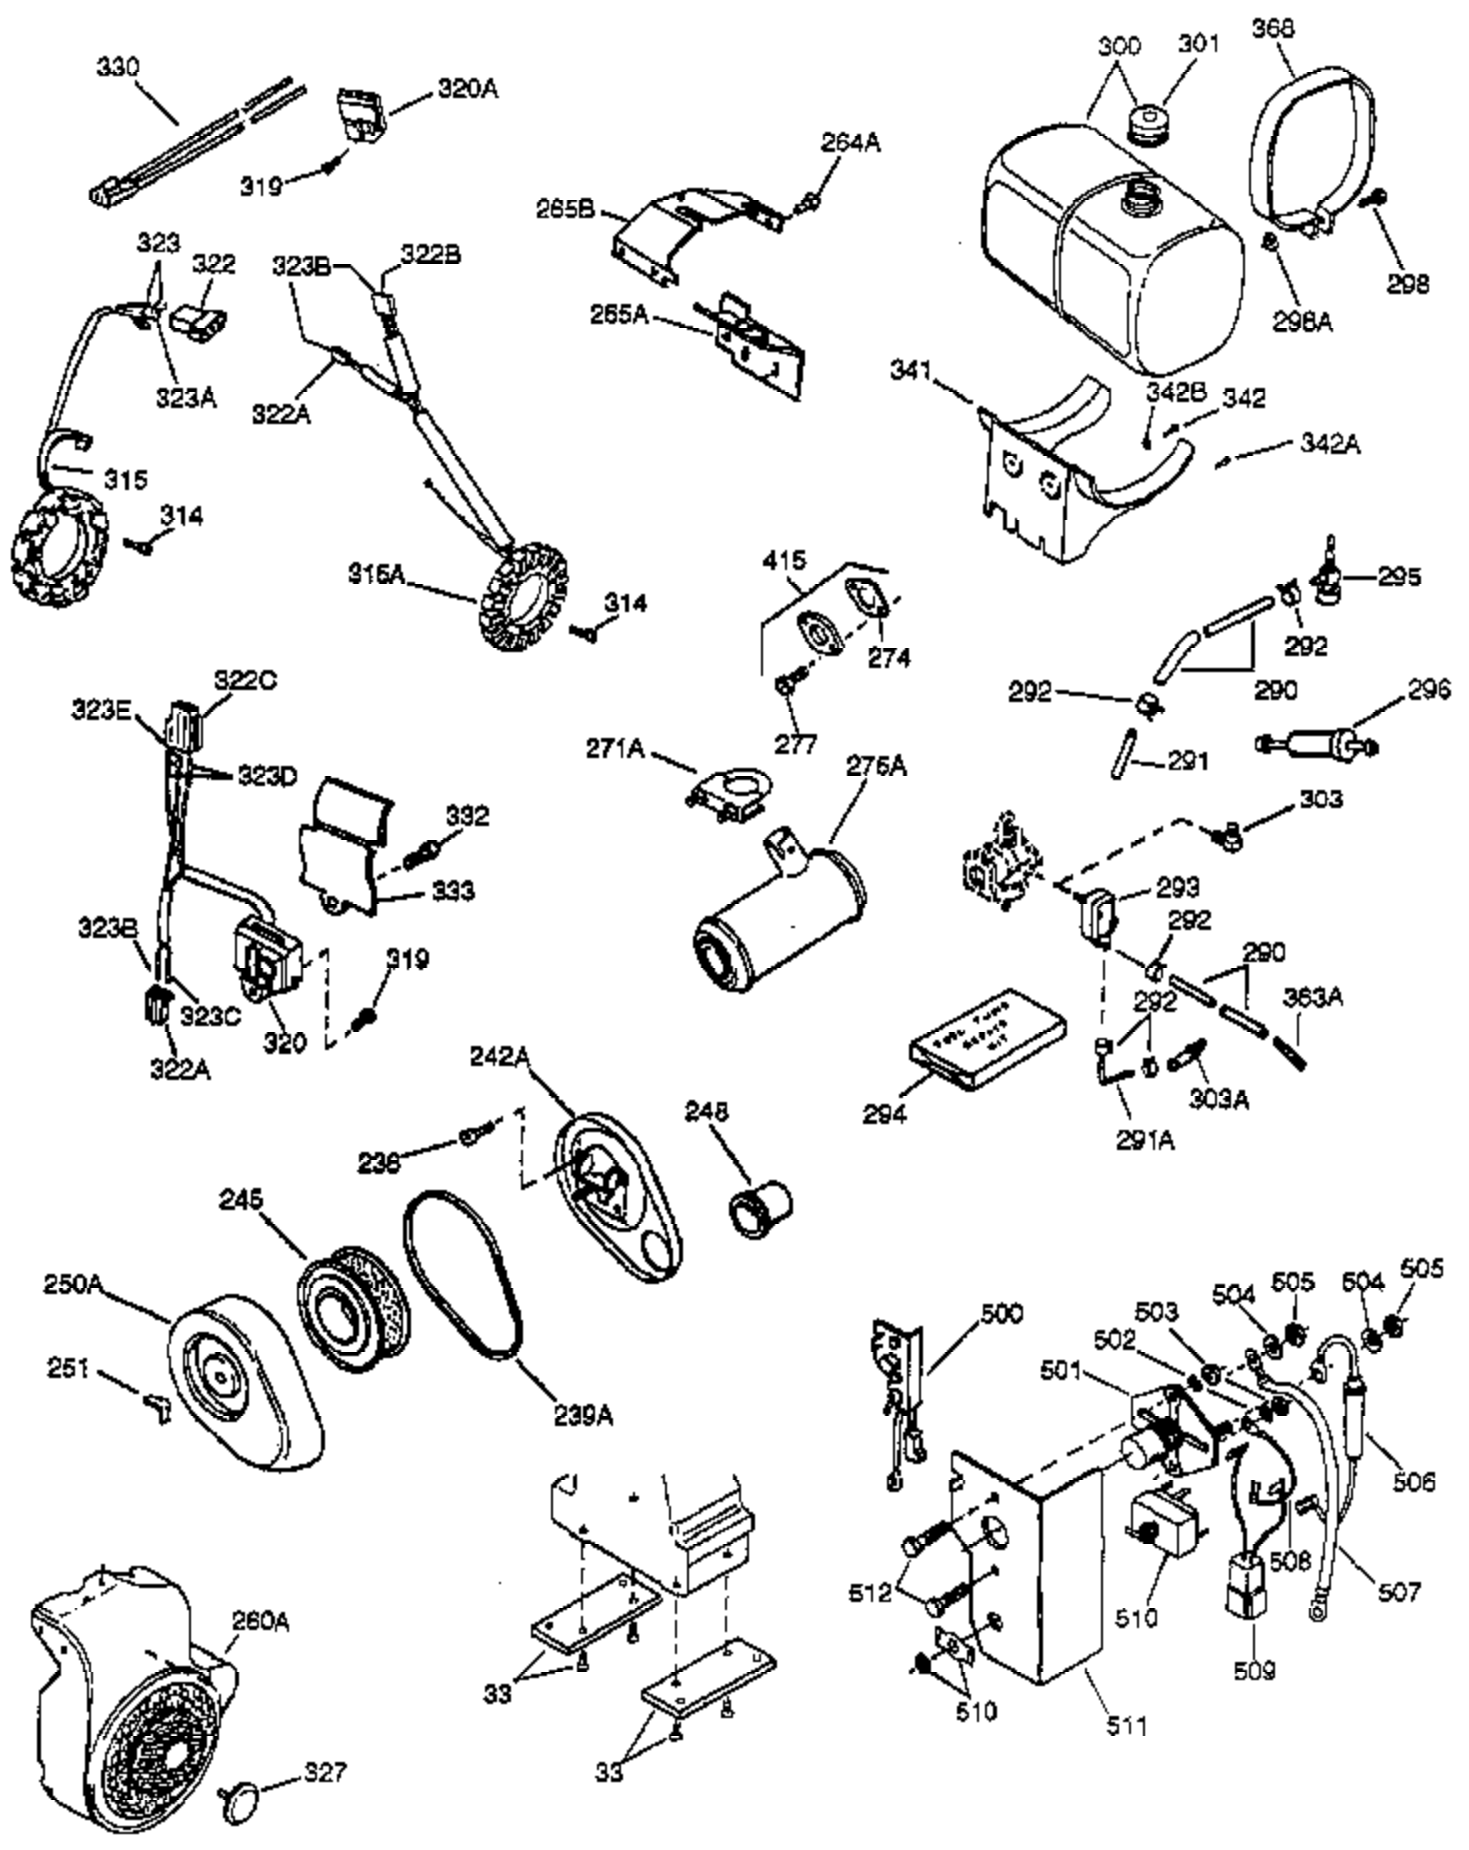

Ref #	Part Number	Qty	Description
16B	31965	1	Governor Spring Plate
200B	34403	1	Control Bracket
238	650399	4	Screw, 10-32 x 5/8"
239A	34197	1	Air Cleaner Gasket
245	32008	1	Air Cleaner Element
248	34194A	1	Air Cleaner Tube
251	650513	1	Wing Nut, 1/4-20
261A	650751	1	Screw, 1/4-20 x 7/16"
271A	35732	1	Muffler Clamp
290	29774	2	Fuel Line
291	30962	1	Fuel Line
292	26460	4	Fuel Line Clamp
293	35800	1	Pulse Pump
294	35791	1	Pulse Pump Repair Kit
295	29683	1	Fuel Shut-Off Valve
298A	650456	2	Lock Nut, 1/4-20
298	650488	2	Screw, 1/4-20 x 1-1/4"
300	33979	1	Fuel Tank
303A	29634	1	Air Cleaner Elbow Fitting
309	650744	1	Screw, 10-24 x 7/8"
311	33068	1	Oil Fill Plug
312	29985	1	"O" Ring
314	650521	2	Screw, 10-32 x 1-1/8"
315	610902	1	Alternator Coil (20 Amp) (Incl. 322 - 323A)
319	30063	1	Screw, Torx T-30, 1/4-20 x 1/2"
320	610996	1	Regulator (20 Amp)
322	611200	1	Connector Body
323	610904	1	Terminal
323A	610905	2	Terminal
340	33978	1	Fuel Tank Bracket
342B	650787	2	Washer
342A	650785	2	Screw, 5/16-18 x 5/8"
342	650786	2	Screw, 1/4-20 x 5/8"
355	590701	1	Starter Handle
363A	34148	1	Fuel Line Spring
368	33980	2	Fuel Tank Strap
500	730198	1	Electric Starter Ass'y