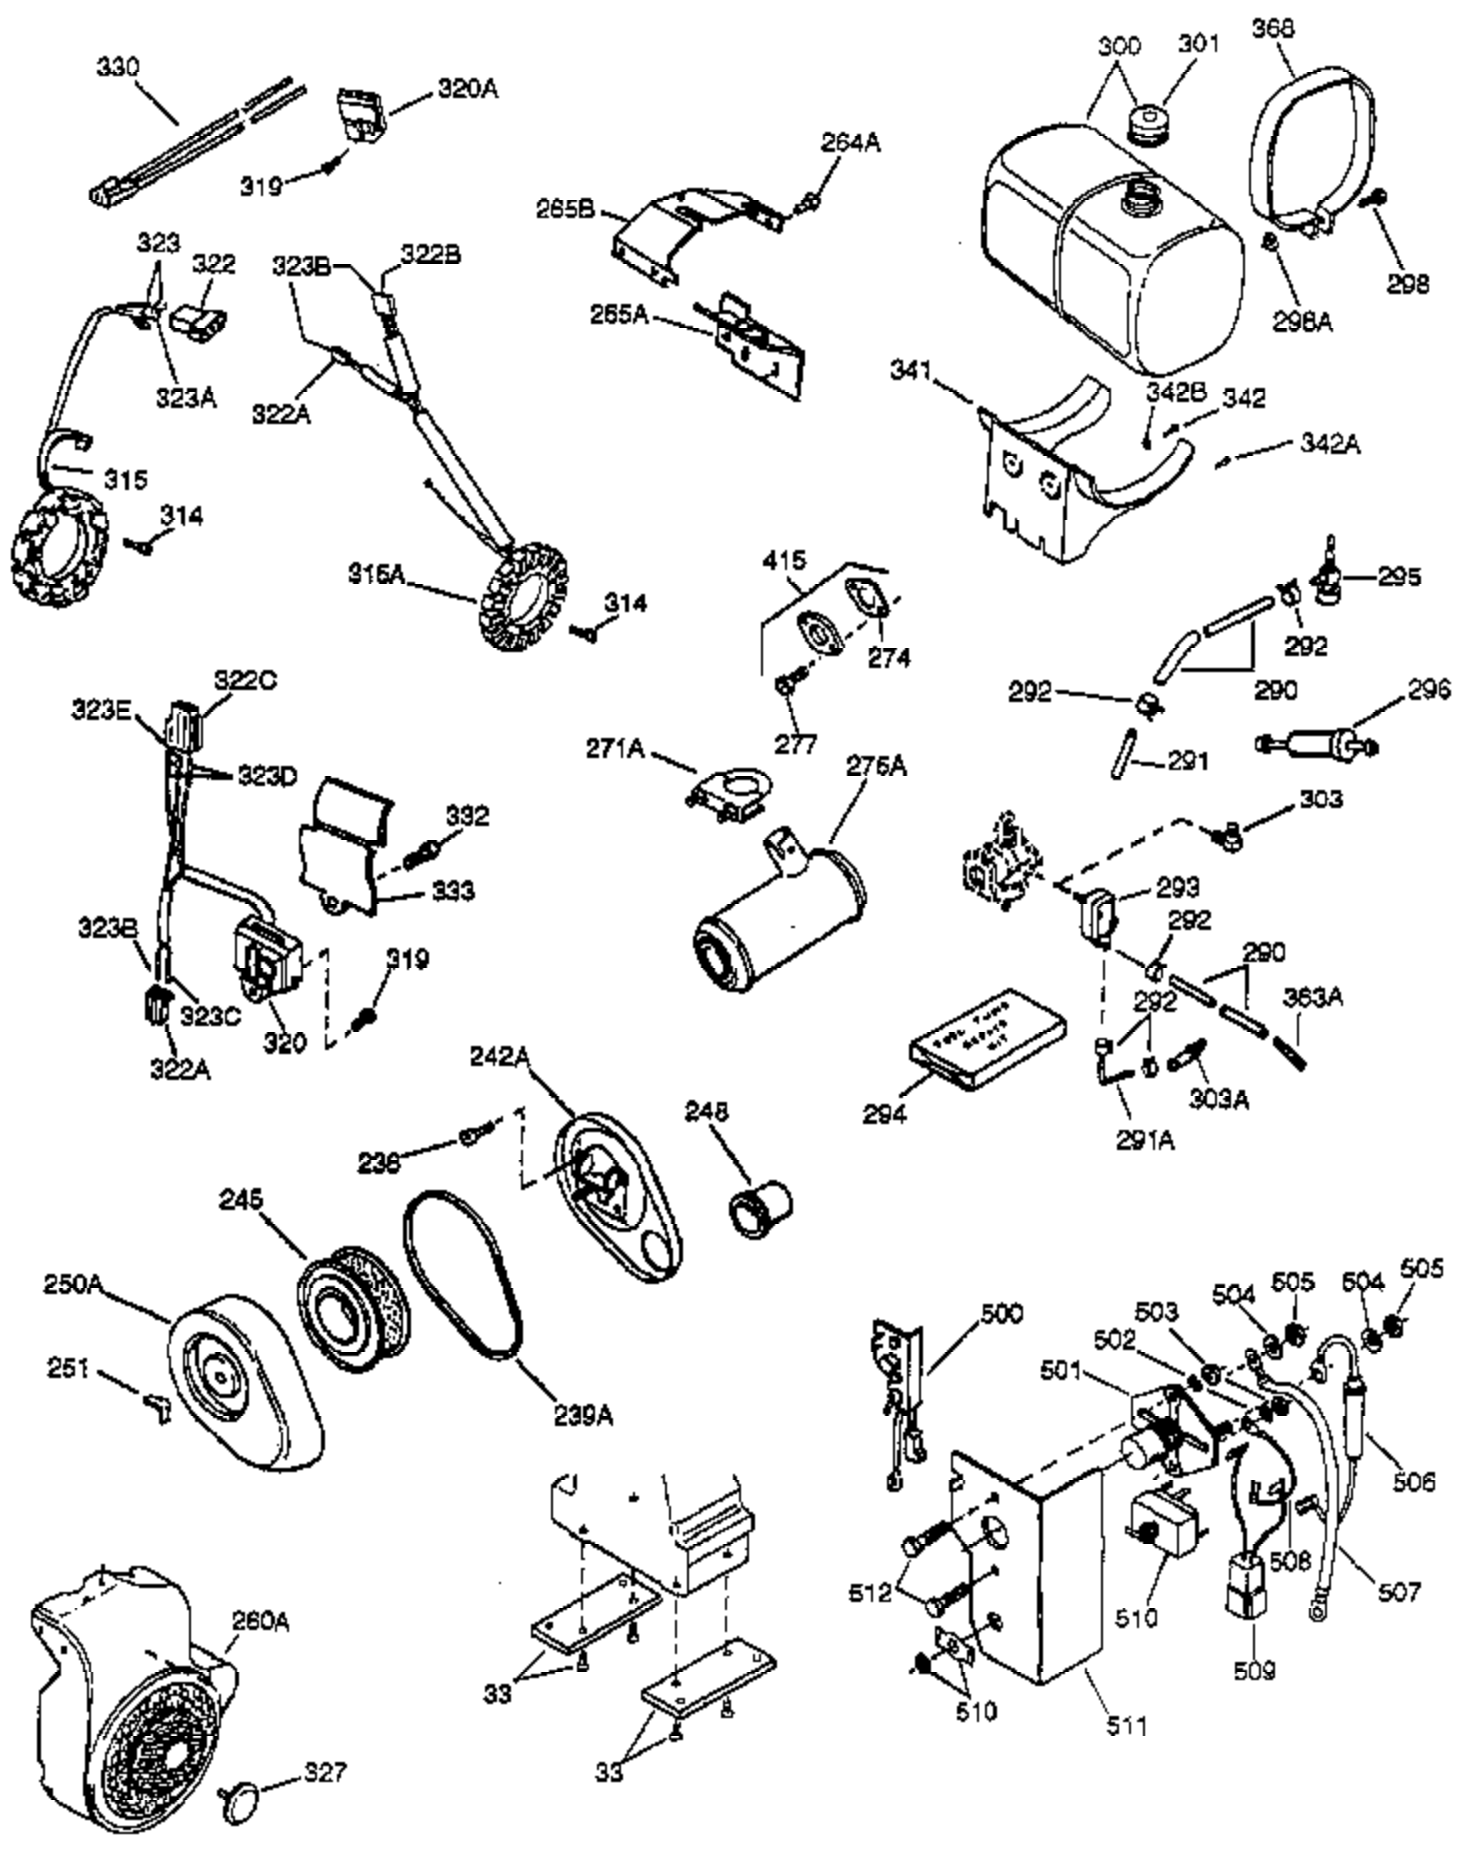

Ref #	Part Number	Qty	Description
16B	31965	1	Governor Spring Plate
238	650399	4	Screw, 10-32 x 5/8"
239A	34197	1	Air Cleaner Gasket
245	32008	1	Air Cleaner Element
248	34194A	1	Air Cleaner Tube
251	650513	1	Wing Nut, 1/4-20
261A	650751	1	Screw, 1/4-20 x 7/16"
271A	35732	1	Muffler Clamp
290	29774	2	Fuel Line
291	30962	1	Fuel Line
292	26460	4	Fuel Line Clamp
293	35807	1	Pulse Pump
294	35791	1	Pulse Pump Repair Kit
295	29683	1	Fuel Shut-Off Valve
298A	650456	2	Lock Nut, 1/4-20
298	650488	2	Screw, 1/4-20 x 1-1/4"
300	33979	1	Fuel Tank
303A	29634	1	Air Cleaner Elbow Fitting
309	650744	1	Screw, 10-24 x 7/8"
311	33068	1	Oil Fill Plug
312	29985	1	"O" Ring
314	650521	2	Screw, 10-32 x 1-1/8"
315	610902	1	Alternator Coil (20 Amp) (Incl. 322 - 323A)
319	30063	1	Screw, Torx T-30, 1/4-20 x 1/2"
320	610996	1	Regulator (20 Amp)
322	611201	1	Connector Body
323A	610905	2	Terminal
323	610904	1	Terminal
340	33978	1	Fuel Tank Bracket
342	650786	2	Screw, 1/4-20 x 5/8"
342B	650787	2	Washer
342A	650785	2	Screw, 5/16-18 x 5/8"
355	590701	1	Starter Handle
368	33980	2	Fuel Tank Strap
500	730198	1	Electric Starter Ass'y