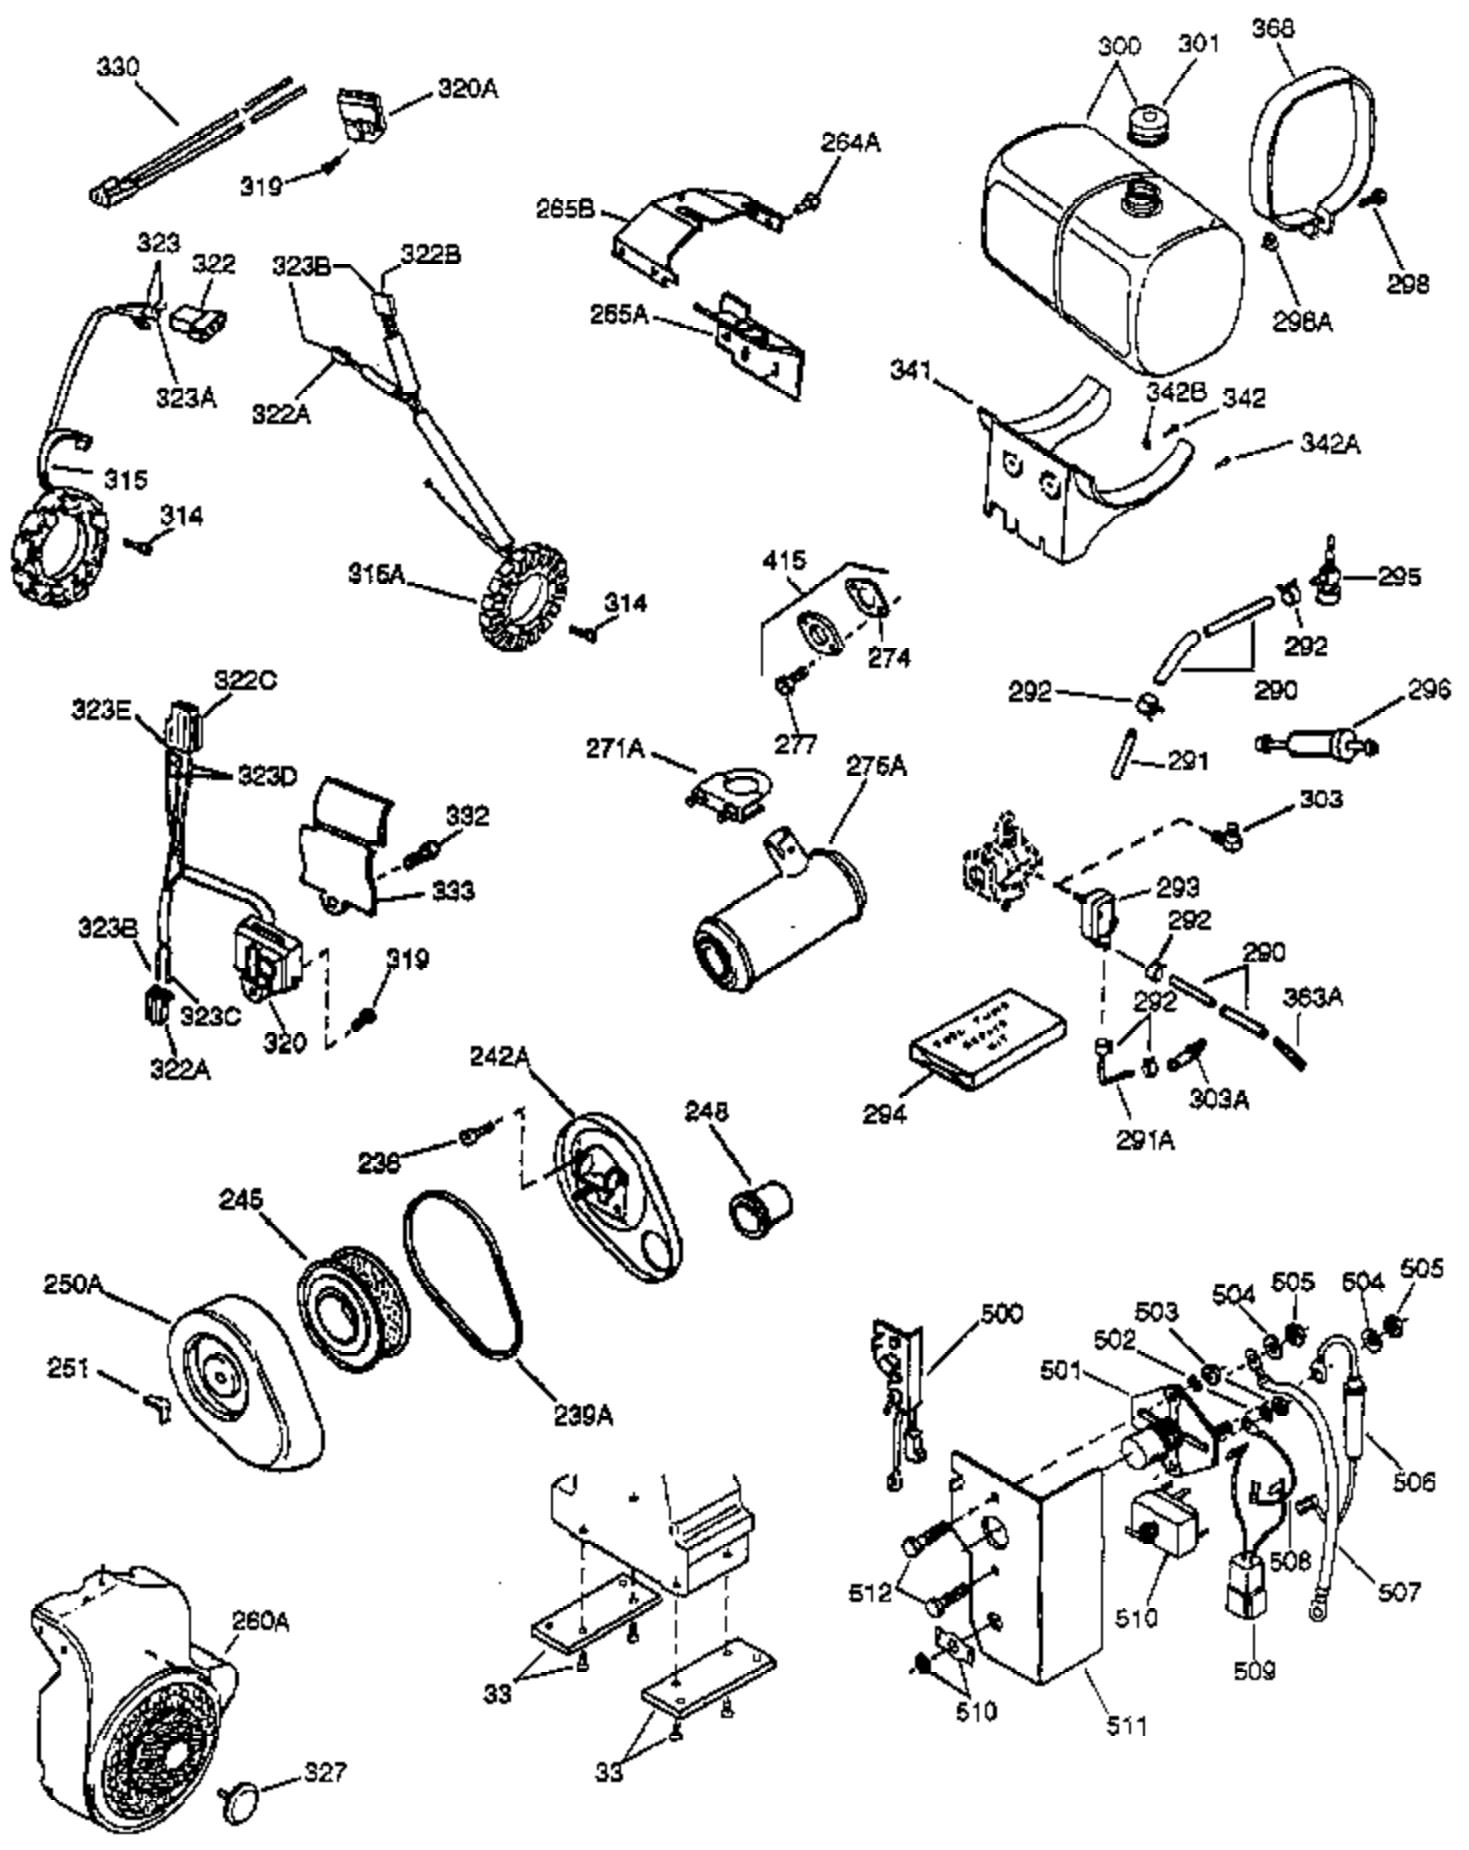

Ref #	Part Number	Qty	Description
16B	31965	1	Governor Spring Plate
238	650399	4	Screw, 10-32 x 5/8"
239A	34197	1	Air Cleaner Gasket
245	32008	1	Air Cleaner Element
248	34194A	1	Air Cleaner Tube
251	650513	1	Wing Nut, 1/4-20
261A	650751	1	Screw, 1/4-20 x 7/16"
271A	35732	1	Muffler Clamp
290	29774	2	Fuel Line
291	30962	1	Fuel Line
292	26460	4	Fuel Line Clamp
293	35807	1	Pulse Pump
294	35791	1	Pulse Pump Repair Kit
295	29683	1	Fuel Shut-Off Valve
298A	650456	2	Lock Nut, 1/4-20
298	650488	2	Screw, 1/4-20 x 1-1/4"
300	33979	1	Fuel Tank
303	29634	1	Fuel Fitting
303	29634	1	Air Cleaner Elbow Fitting
309	650744	1	Screw, 10-24 x 7/8"
311	33068	1	Oil Fill Plug
312	29985	1	"O" Ring
314	650521	2	Screw, 10-32 x 1-1/8"
315	611214	1	Alternator Coil (20 Amp) (Incl. 322 - 323)
319	651026	1	Screw, 1/4-20 x 1/2"
320	611215	1	Regulator (20 Amp)
322A	610921	1	Connector Body
322	610824	1	Connector Body
323	610922	5	Terminal
340	33978	1	Fuel Tank Bracket
342	650786	2	Screw, 1/4-20 x 5/8"
342B	650787	2	Washer
342A	650785	2	Screw, 5/16-18 x 5/8"
355	590701	1	Starter Handle
368	33980	2	Fuel Tank Strap
500	730198	1	Electric Starter Ass'y