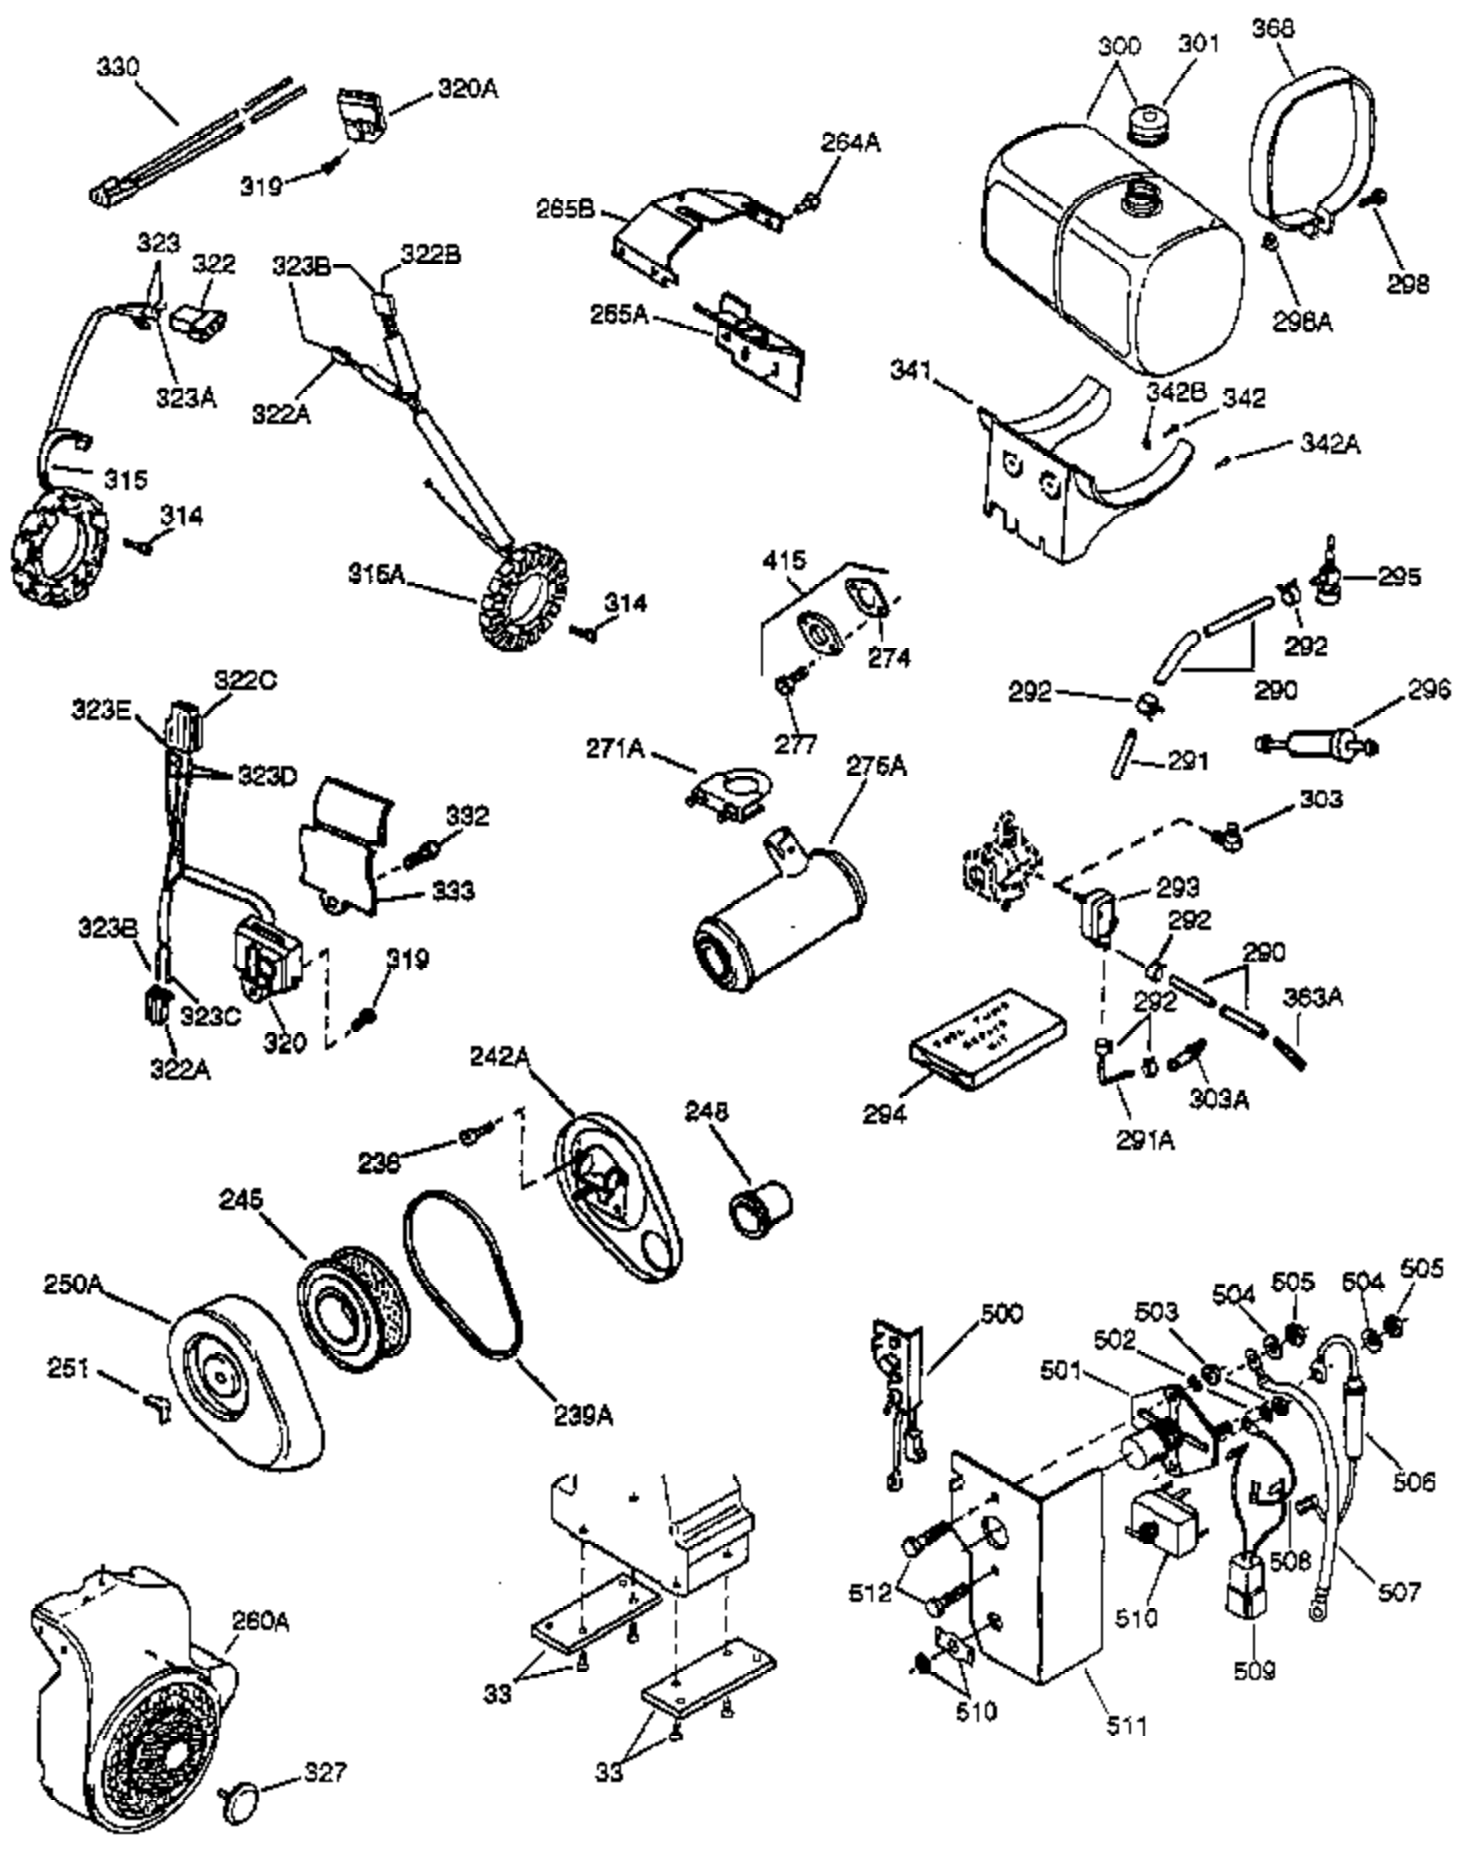

Ref #	Part Number	Qty	Description
16B	31965	1	Governor Spring Plate
200B	34403	1	Control Bracket
238	650399	4	Screw, 10-32 x 5/8"
239A	34197	1	Air Cleaner Gasket
245	32008	1	Air Cleaner Element
248	34194A	1	Air Cleaner Tube
251	650513	1	Wing Nut, 1/4-20
261A	650751	1	Screw, 1/4-20 x 7/16"
264A	650128	2	Screw, 10-24 x 1/2"
265A	34283	1	Cylinder Head Cover
265B	34413	1	Cylinder Head Cover (upper)
271A	35732	1	Muffler Clamp
290	29774	2	Fuel Line
291	30962	1	Fuel Line
292	26460	4	Fuel Line Clamp
293	35800	1	Pulse Pump
294	35791	1	Pulse Pump Repair Kit
295	29683	1	Fuel Shut-Off Valve
298A	650456	2	Lock Nut, 1/4-20
298	650488	2	Screw, 1/4-20 x 1-1/4"
300	33979	1	Fuel Tank
303A	29634	1	Air Cleaner Elbow Fitting
309	650744	1	Screw, 10-24 x 7/8"
311	33068	1	Oil Fill Plug
312	29985	1	"O" Ring
314	650521	2	Screw, 10-32 x 1-1/8"
315	610902	1	Alternator Coil (20 Amp) (Incl. 322 - 323A)
319	30063	1	Screw, Torx T-30, 1/4-20 x 1/2"
320	610996	1	Regulator (20 Amp)
322	611200	1	Connector Body
323A	610905	2	Terminal
323	610904	1	Terminal
340	33978	1	Fuel Tank Bracket
342A	650785	2	Screw, 5/16-18 x 5/8"
342B	650787	2	Washer
342	650786	2	Screw, 1/4-20 x 5/8"
363A	34148	1	Fuel Line Spring
363A	34148	1	Fuel Line Spring
368	33980	2	Fuel Tank Strap
390	590405A	1	Rewind Starter
500	730198	1	Electric Starter Ass'y