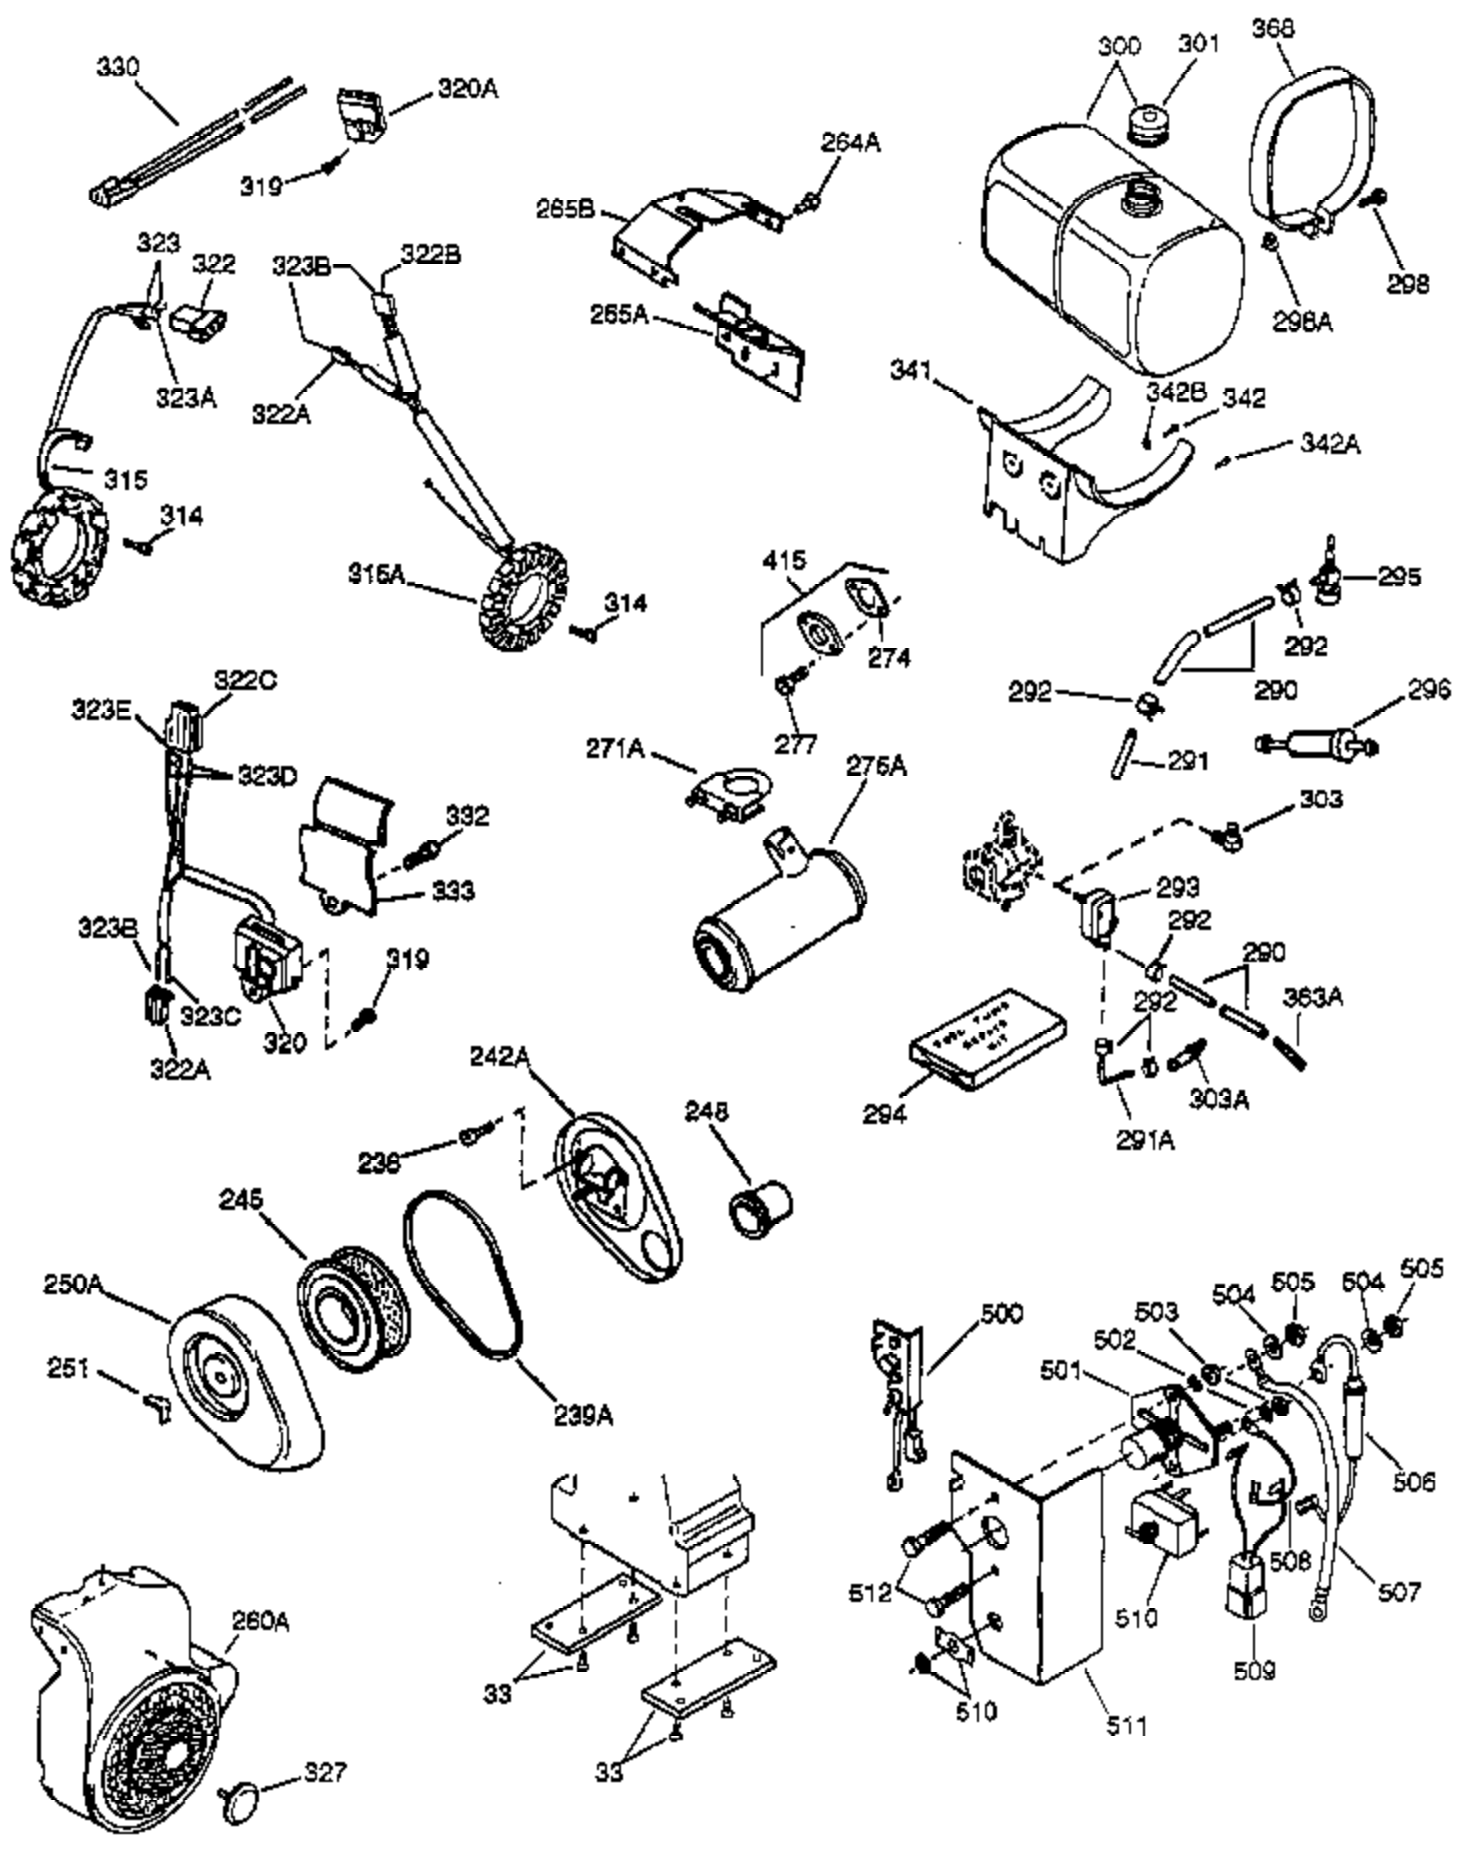

Ref #	Part Number	Qty	Description
16B	31965	1	Governor Spring Plate
200B	34403	1	Speed Control Assy
238	650399	4	Screw, 10-32 x 5/8"
239A	34197	1	Air Cleaner Gasket
245	32008	1	Air Cleaner Element
248	34194A	1	Air Cleaner Tube
251	650513	1	Wing Nut, 1/4-20
261A	650751	1	Screw, 1/4-20 x 7/16"
264A	650128	2	Screw, 10-24 x 1/2"
265B	34413	1	Cylinder Head Cover (upper)
265A	34283	1	Cylinder Head Cover
271A	35732	1	Muffler Clamp
290	29774	2	Fuel Line
291	30962	1	Fuel Line
292	26460	4	Fuel Line Clamp
293	35807	1	Pulse Pump
294	35791	1	Pulse Pump Repair Kit
295	29683	1	Fuel Shut-Off Valve
298A	650456	2	Lock Nut, 1/4-20
298	650488	2	Screw, 1/4-20 x 1-1/4"
300	33979	1	Fuel Tank
303A	29634	2	Air Cleaner Elbow Fitting
309	650744	1	Screw, 10-24 x 7/8"
311	33068	1	Oil Fill Plug
312	29985	1	"O" Ring
314	650521	2	Screw, 10-32 x 1-1/8"
315	610902	1	Alternator Coil (20 Amp) (Incl. 322 - 323A)
319	30063	1	Screw, Torx T-30, 1/4-20 x 1/2"
320	610996	1	Regulator (20 Amp)
322	611200	1	Connector Body
323A	610905	2	Terminal
323	610904	1	Terminal
340	33978	1	Fuel Tank Bracket
342B	650787	2	Washer
342A	650785	2	Screw, 5/16-18 x 5/8"
342	650786	2	Screw, 1/4-20 x 5/8"
363A	34148	1	Fuel Line Spring
363A	34148	1	Fuel Line Spring
368	33980	2	Fuel Tank Strap
390	590405A	1	Rewind Starter
500	730198	1	Electric Starter Ass'y