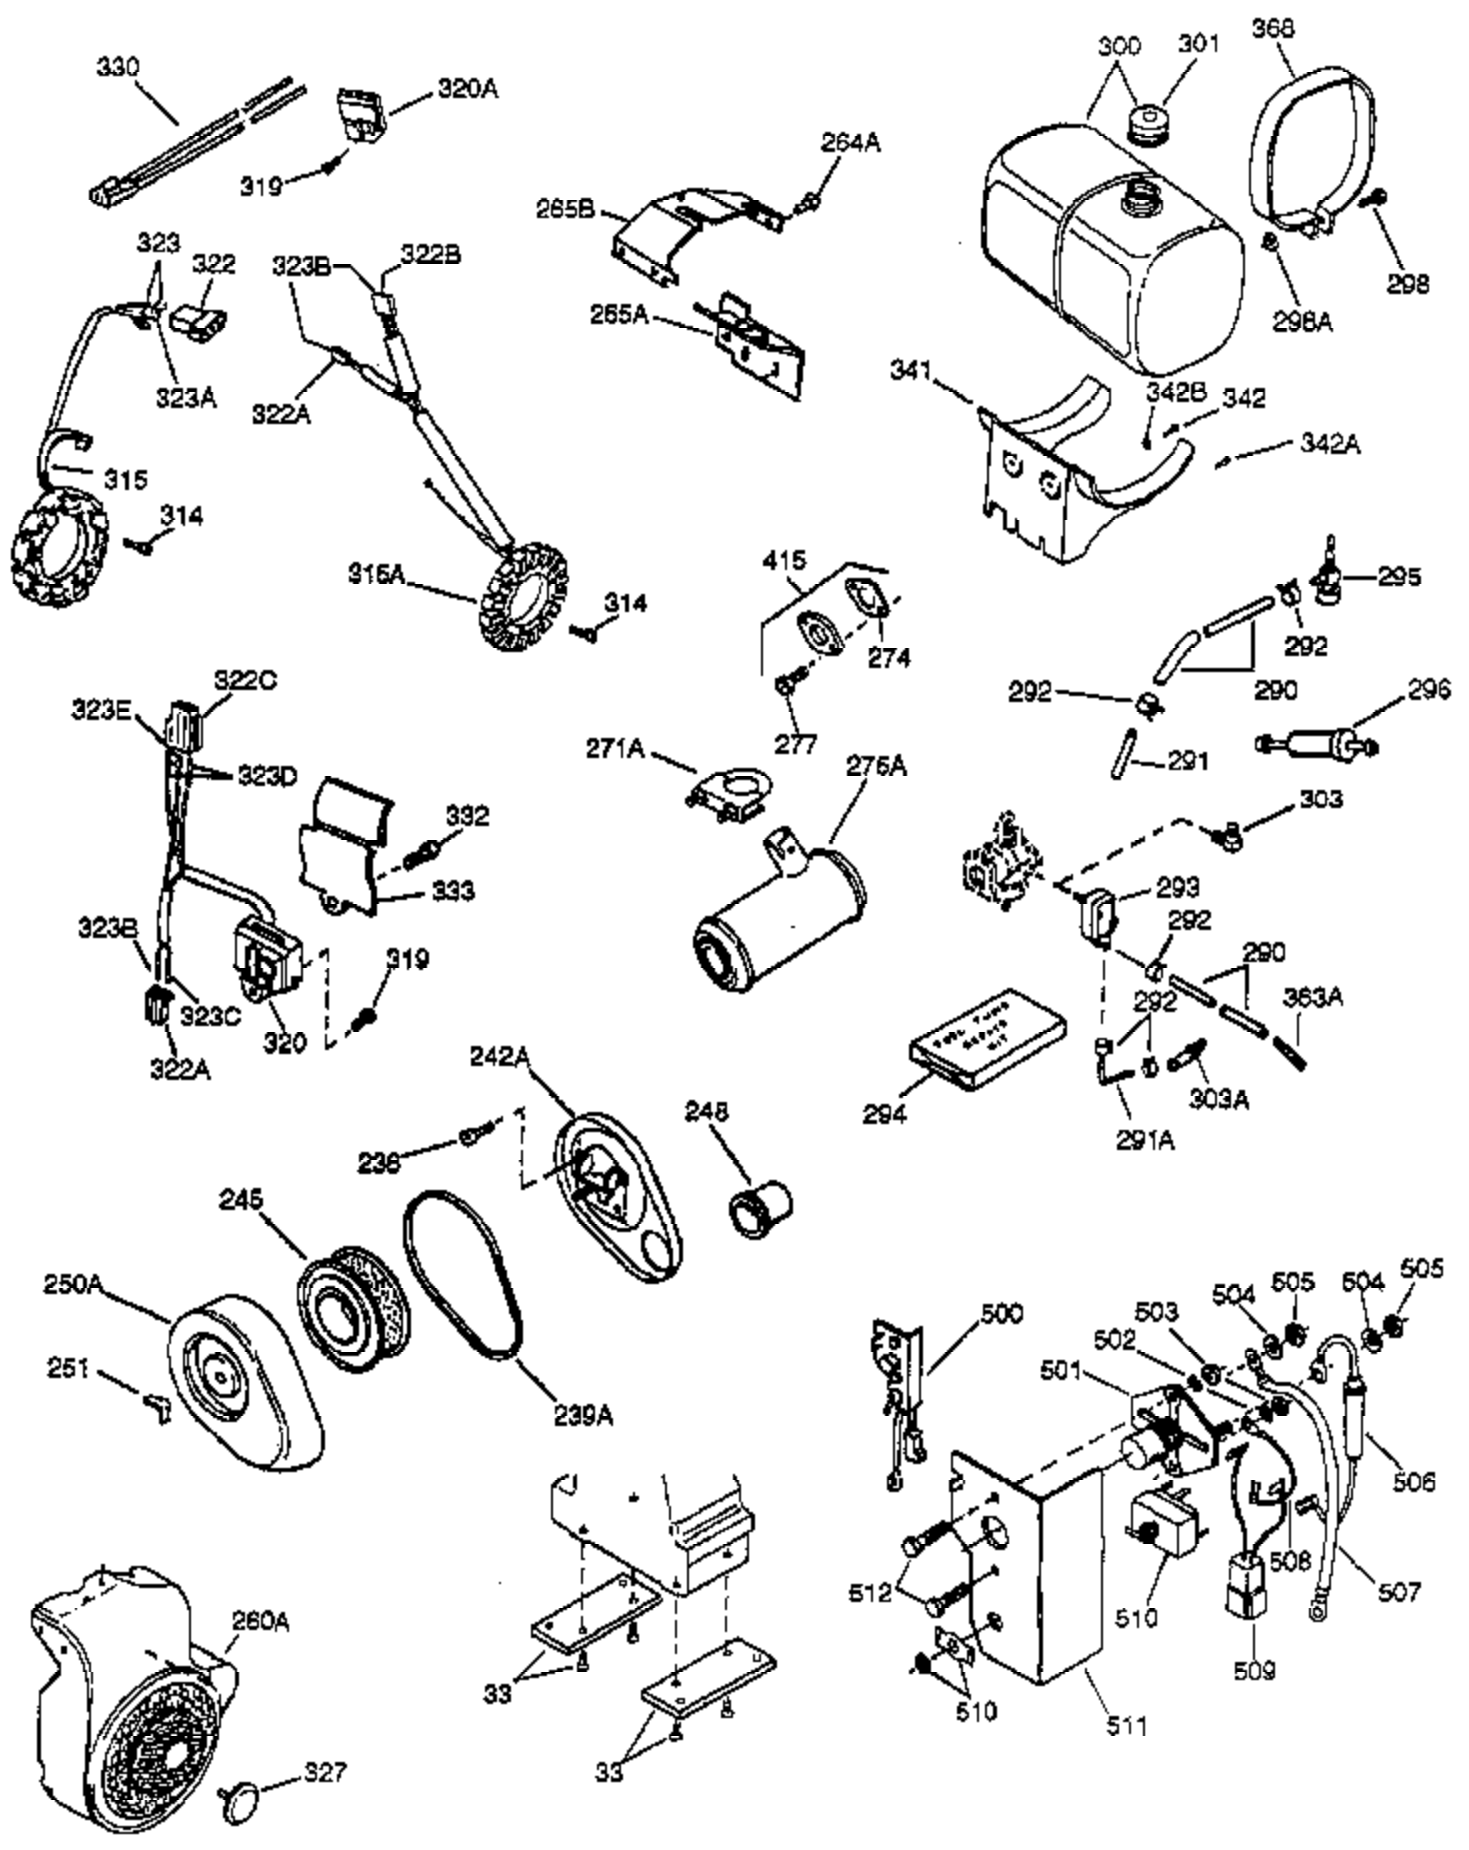

Ref #	Part Number	Qty	Description
16B	31965	1	Governor Spring Plate
238	650399	4	Screw, 10-32 x 5/8"
245	32008	1	Air Cleaner Element
251	650513	1	Wing Nut, 1/4-20
261A	650751	1	Screw, 1/4-20 x 7/16"
271A	35732	1	Muffler Clamp
274	33515A	1	* Exhaust Gasket
290	29774	1	Fuel Line (6.00")
291	30962	1	Fuel Line
291A	29774	1	Fuel Line
292	26460	4	Fuel Line Clamp
293	33715	1	Pulse Pump
294	35791	1	Pulse Pump Repair Kit
295	29683	1	Fuel Shut-Off Valve
298A	650456	1	Lock Nut, 1/4-20
298	650488	1	Screw, 1/4-20 x 1-1/4"
300	33979	1	Fuel Tank
303A	29634	2	Fuel Fitting
311	33068	1	Oil Fill Plug (Incl. 312)
312	29985	1	"O" Ring
332	650736	1	Screw, 10-16 x 3/8"
333	34276	1	Regulator Cover
341	33978	1	Fuel Tank Bracket
342	650786	2	Screw, 1/4-20 x 5/8"
342B	650787	2	Belleville Washer
342A	650785	2	Screw, 5/16-18 x 5/8"
355	590452	1	Starter Handle
363A	29673	1	Fuel Line Spring
368	33980	1	Fuel Tank Strap
436B	650399	2	Screw, 10-32 x 5/8"