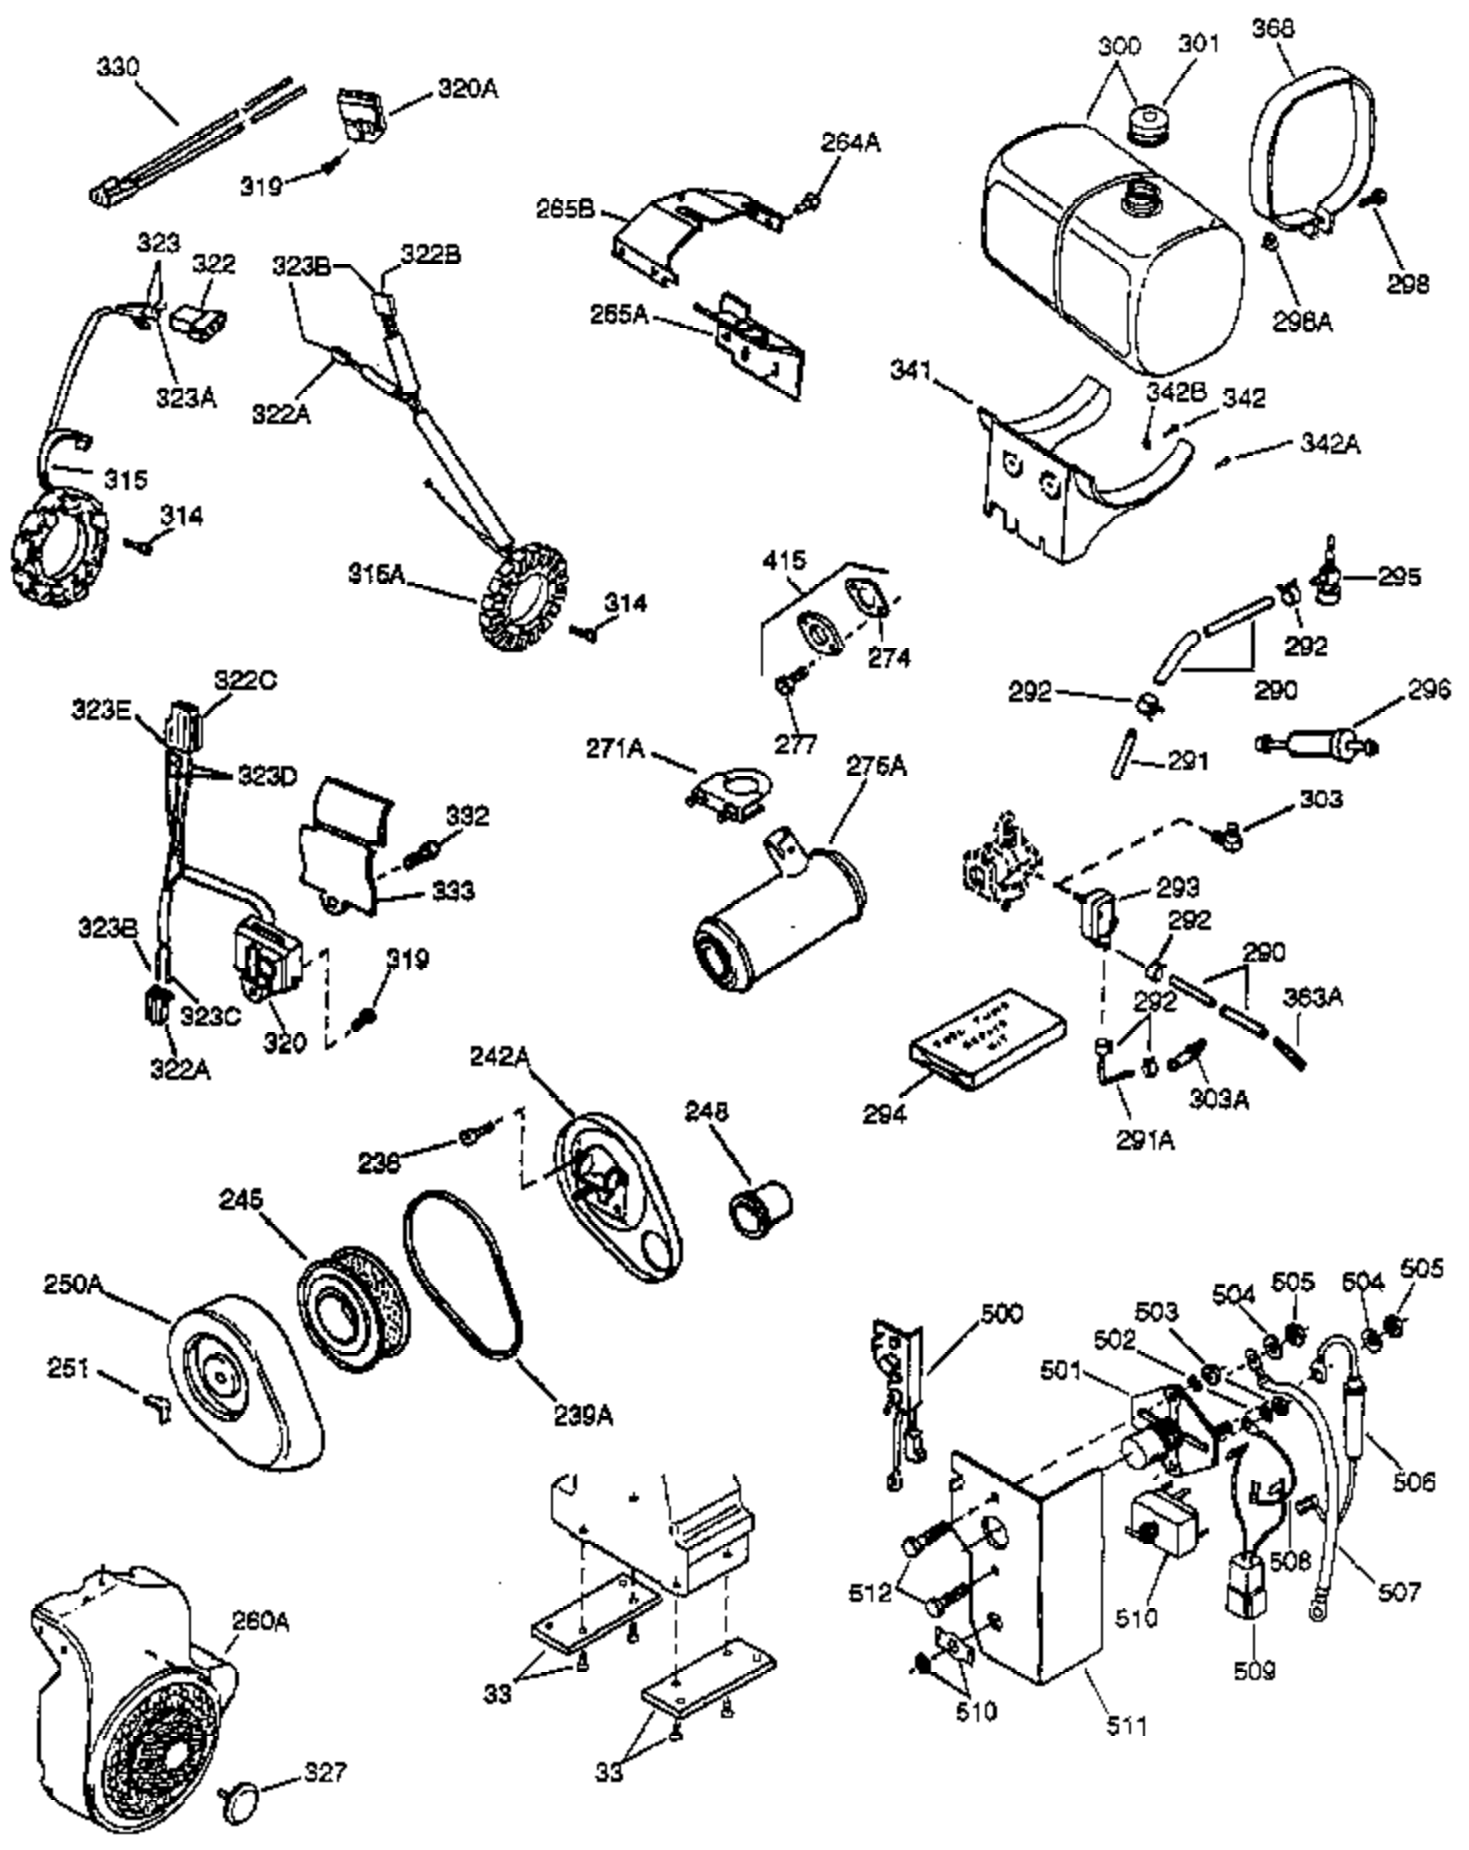

Ref #	Part Number	Qty	Description
16B	31965	1	Governor Spring Plate
238	650399	4	Screw, 10-32 x 5/8"
245	32008	1	Air Cleaner Element
251	650513	1	Wing Nut, 1/4-20
261A	650751	1	Screw, 1/4-20 x 7/16"
436B	650399	2	Screw, 10-32 x 5/8"