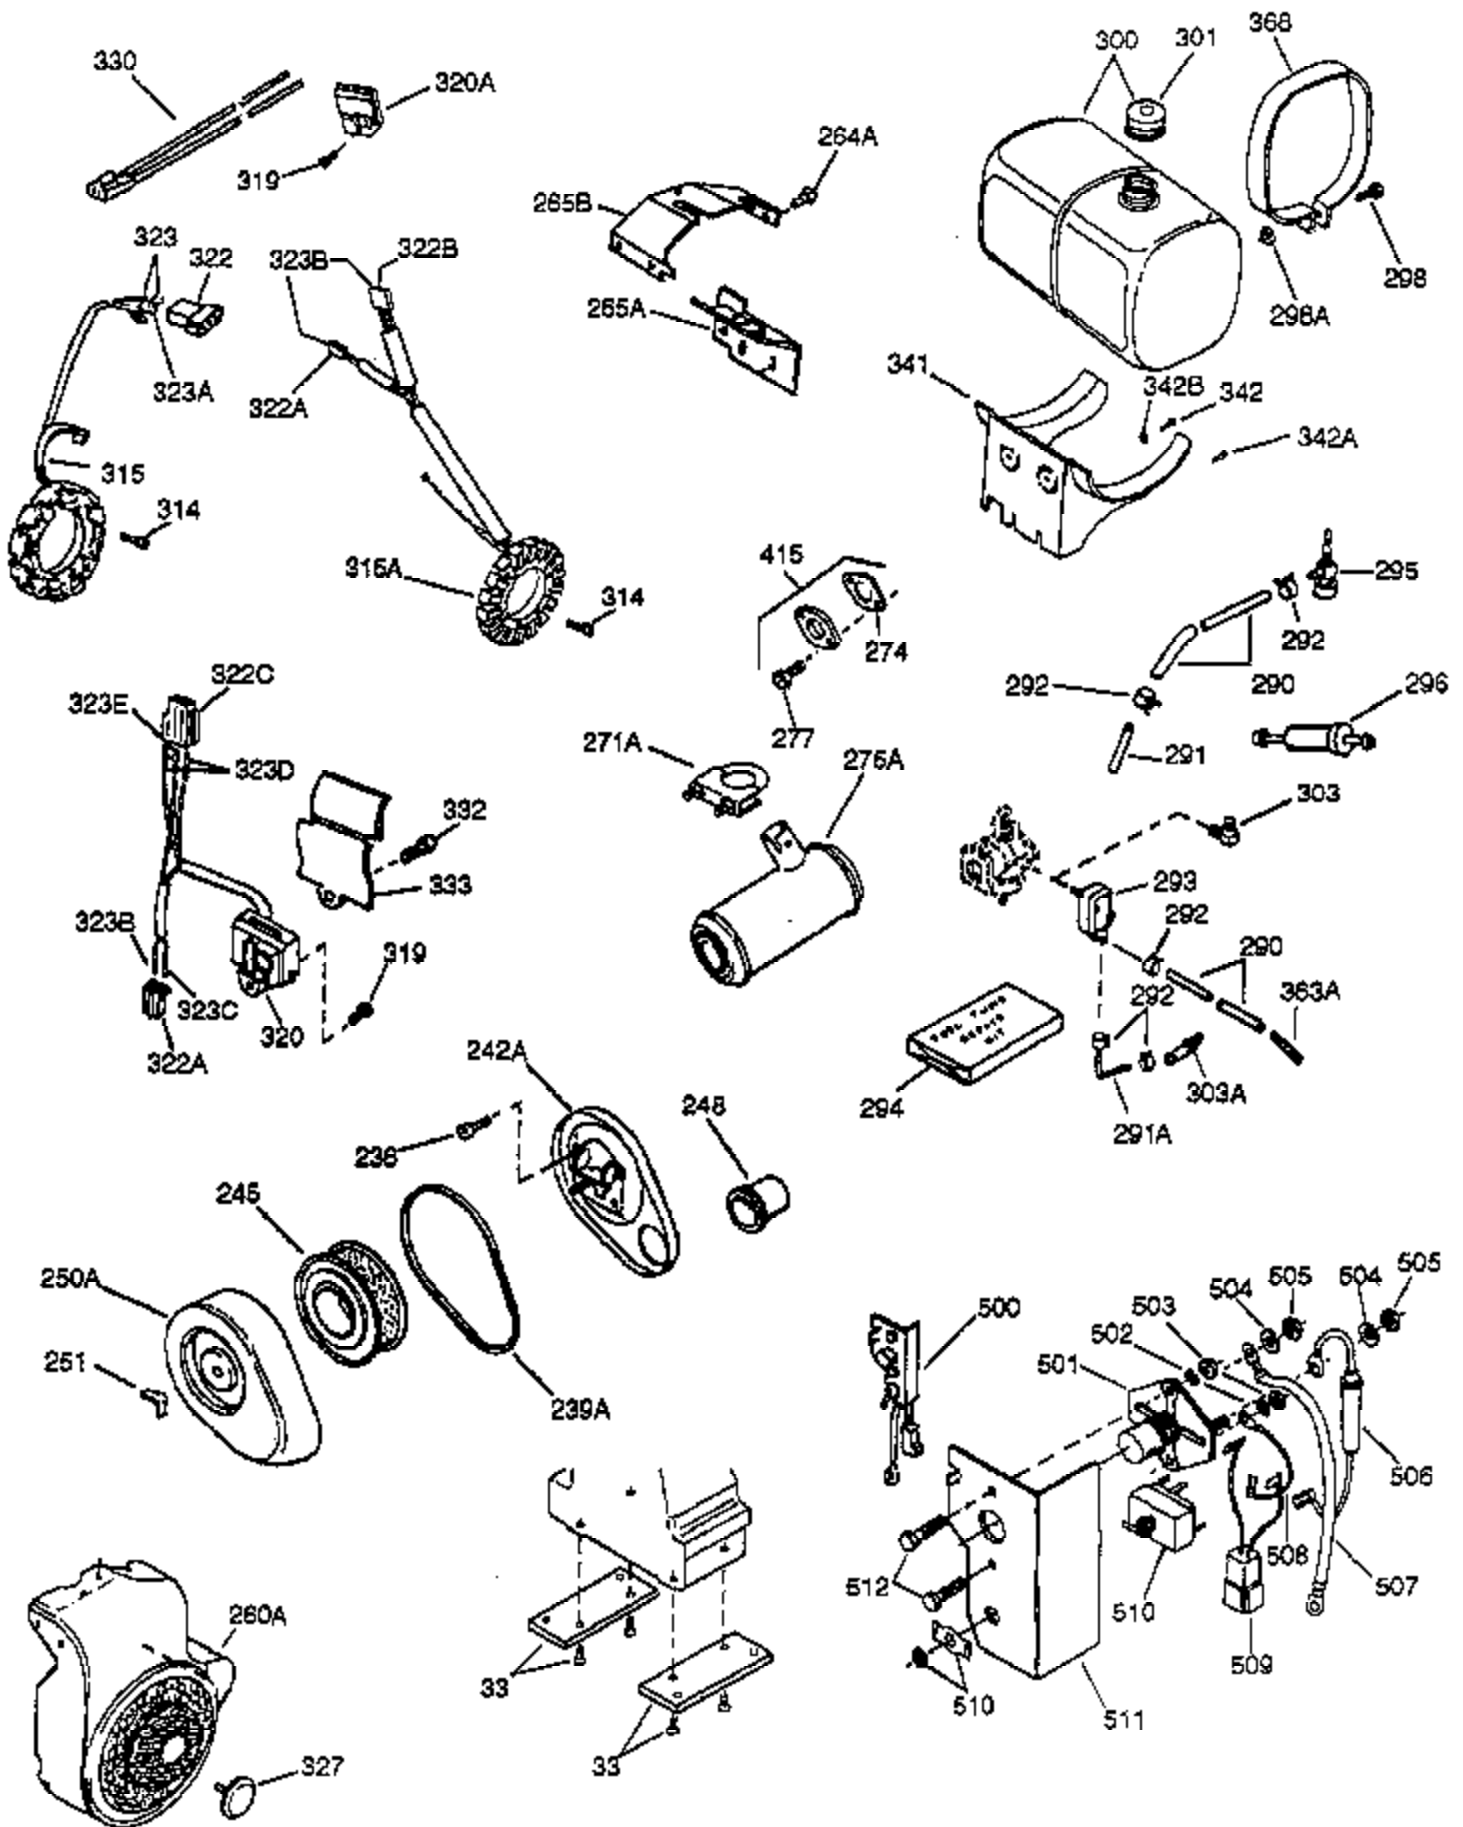

Ref #	Part Number	Qty	Description
16B	31965	1	Governor Spring Plate
238	650399	4	Screw, 10-32 x 5/8"
245	32008	1	Air Cleaner Element
251	650513	1	Wing Nut, 1/4-20
261A	650751	1	Screw, 1/4-20 x 7/16"
436B	650399	2	Screw, 10-32 x 5/8"