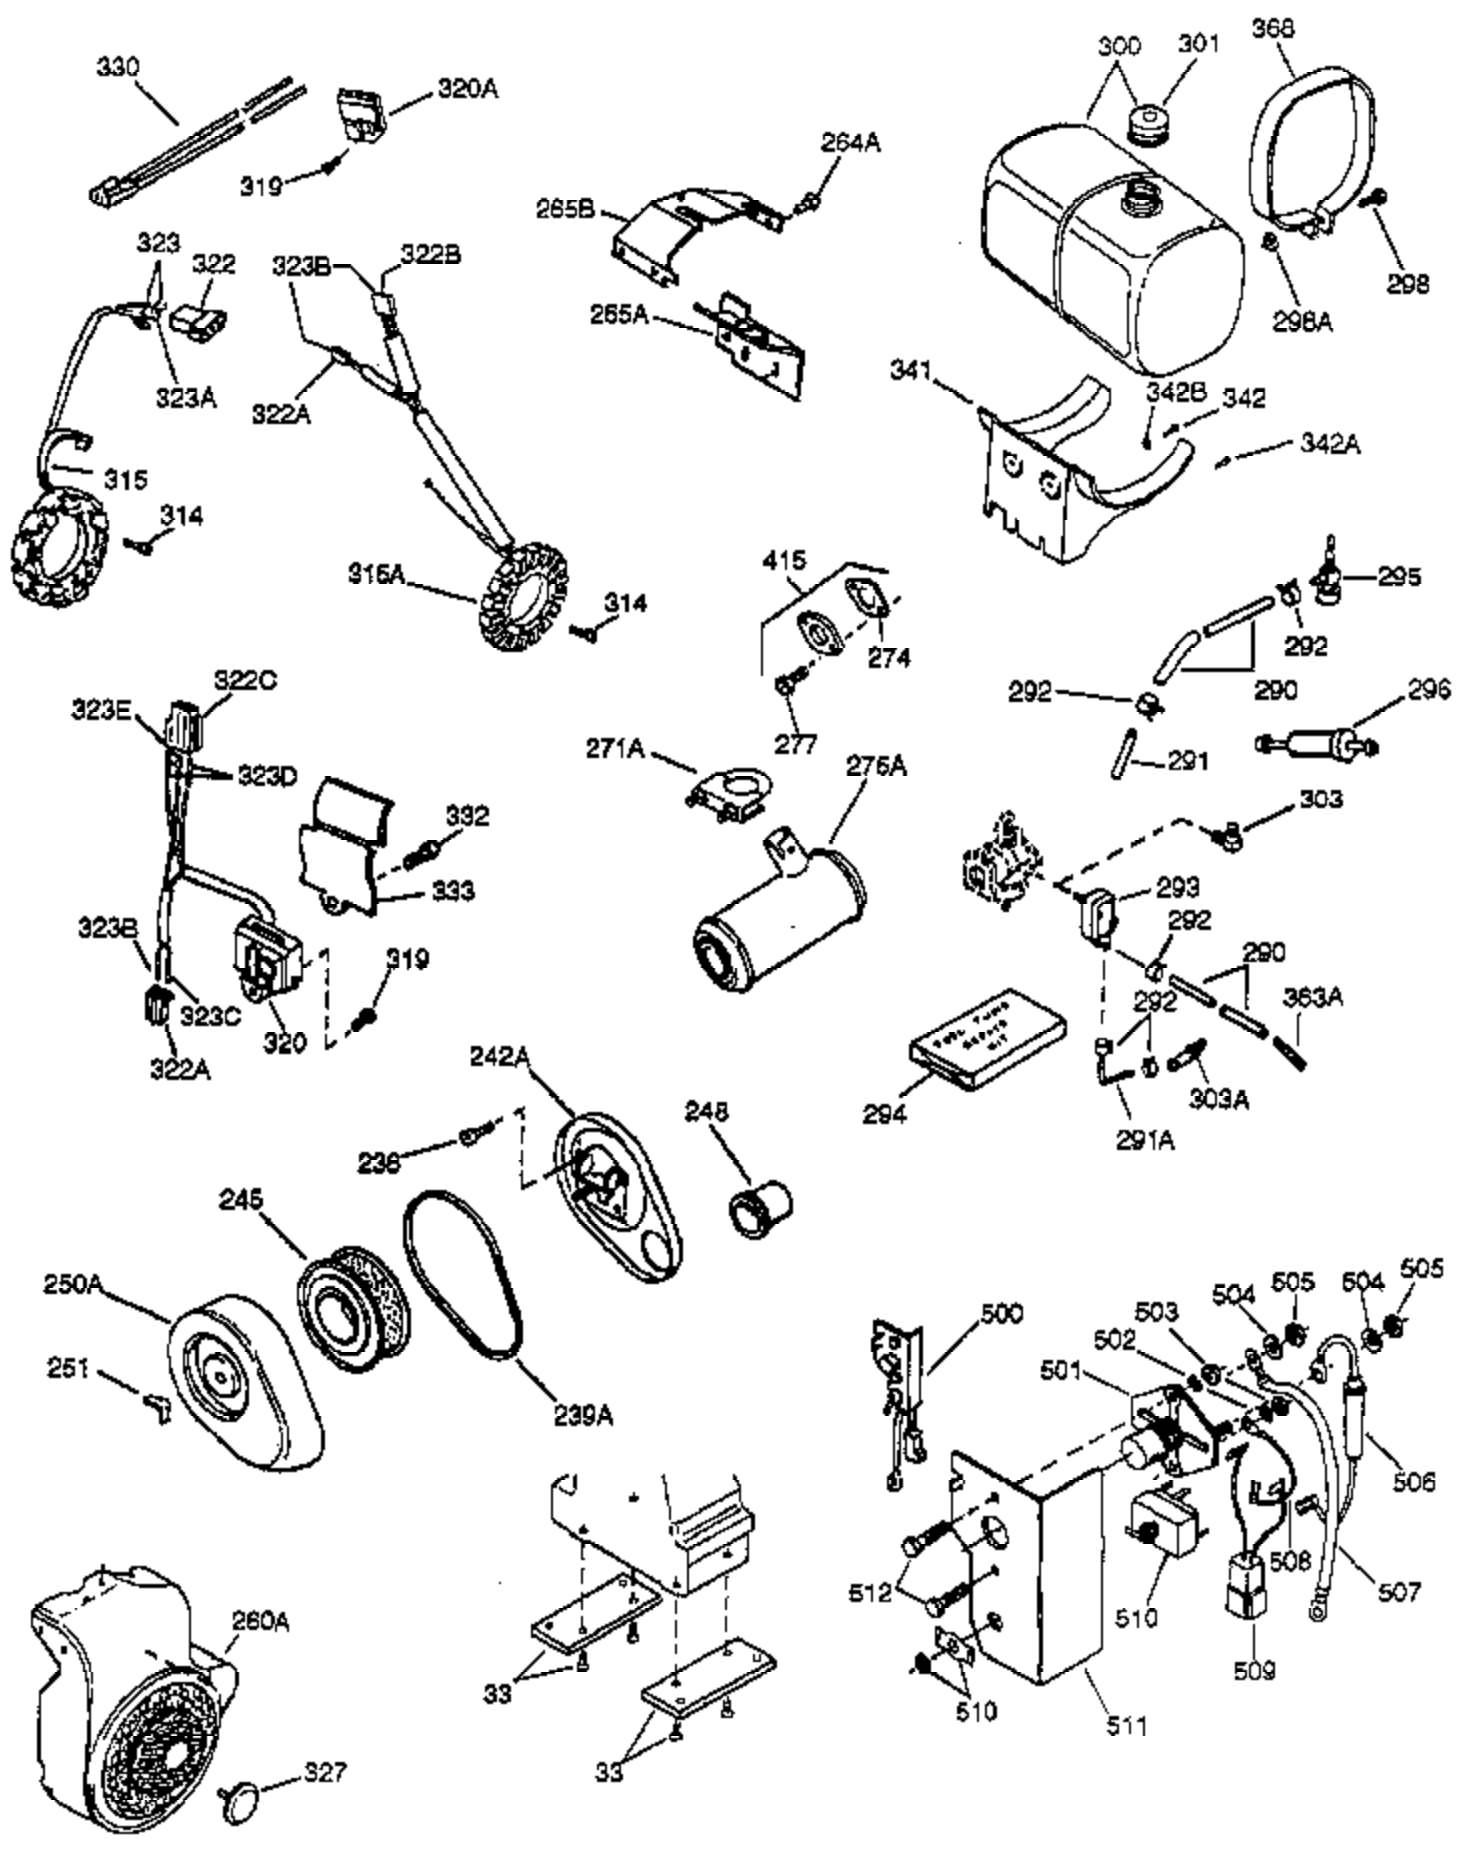

Ref #	Part Number	Qty	Description
16B	31965	1	Governor Spring Plate
200B	34403	1	Speed Control Ass'y
238	650399	4	Screw, 10-32 x 5/8"
239A	34197	1	* Air Cleaner Gasket
242A	35473	1	Air Cleaner Bracket
245	32008	1	Air Cleaner Element
248	34194A	1	Air Cleaner Tube
251	650513	1	Wing Nut, 1/4-20
261A	650751	1	Screw, 1/4-20 x 7/16"
290	29774	1	Fuel Line
291	30962	1	Fuel Line
292	26460	4	Fuel Line Clamp
295	29683	1	Fuel Shut-Off Valve
298	650488	1	Screw, 1/4-20 x 1-1/4"
298A	650456	1	Lock Nut, 1/4-20
300	33979	1	Fuel Tank (Incl. 301)
301	33032	1	Fuel Cap
303A	29634	1	Fuel Line Fitting
314	650521	2	Screw, 10-32 x 1-1/8"
315	610902	1	Alternator Coil (20 Amp)(Incl. 322 - 323A)
319	30063	1	Screw, Torx T-30, 1/4-20 x 1/2"
320	610996	1	Regulator (Incl. 322A,322C,323B,323C, 323D&323E)
322A	610921	1	Connector
322C	611202	1	Connector
322	611201	1	Connector Body
323C	610989	1	Terminal
323D	610991	2	Terminal
323E	610992	1	Terminal
323	610904	1	Terminal
323A	610905	2	Terminal
323B	610922	1	Terminal
330	34393	1	Alternator Adapter Cord Assy
341	33978	1	Fuel Tank Bracket
342A	650785	2	Screw, 5/16-18 x 5/8"
342	650786	2	Screw, 1/4-20 x 5/8"
342B	650787	2	Belleville Washer
363A	34148	1	Fuel Line Spring
368	33980	2	Fuel Tank Strap
500	730198	1	Electric Starter Switch Kit (Incl. 50 1 - 512)