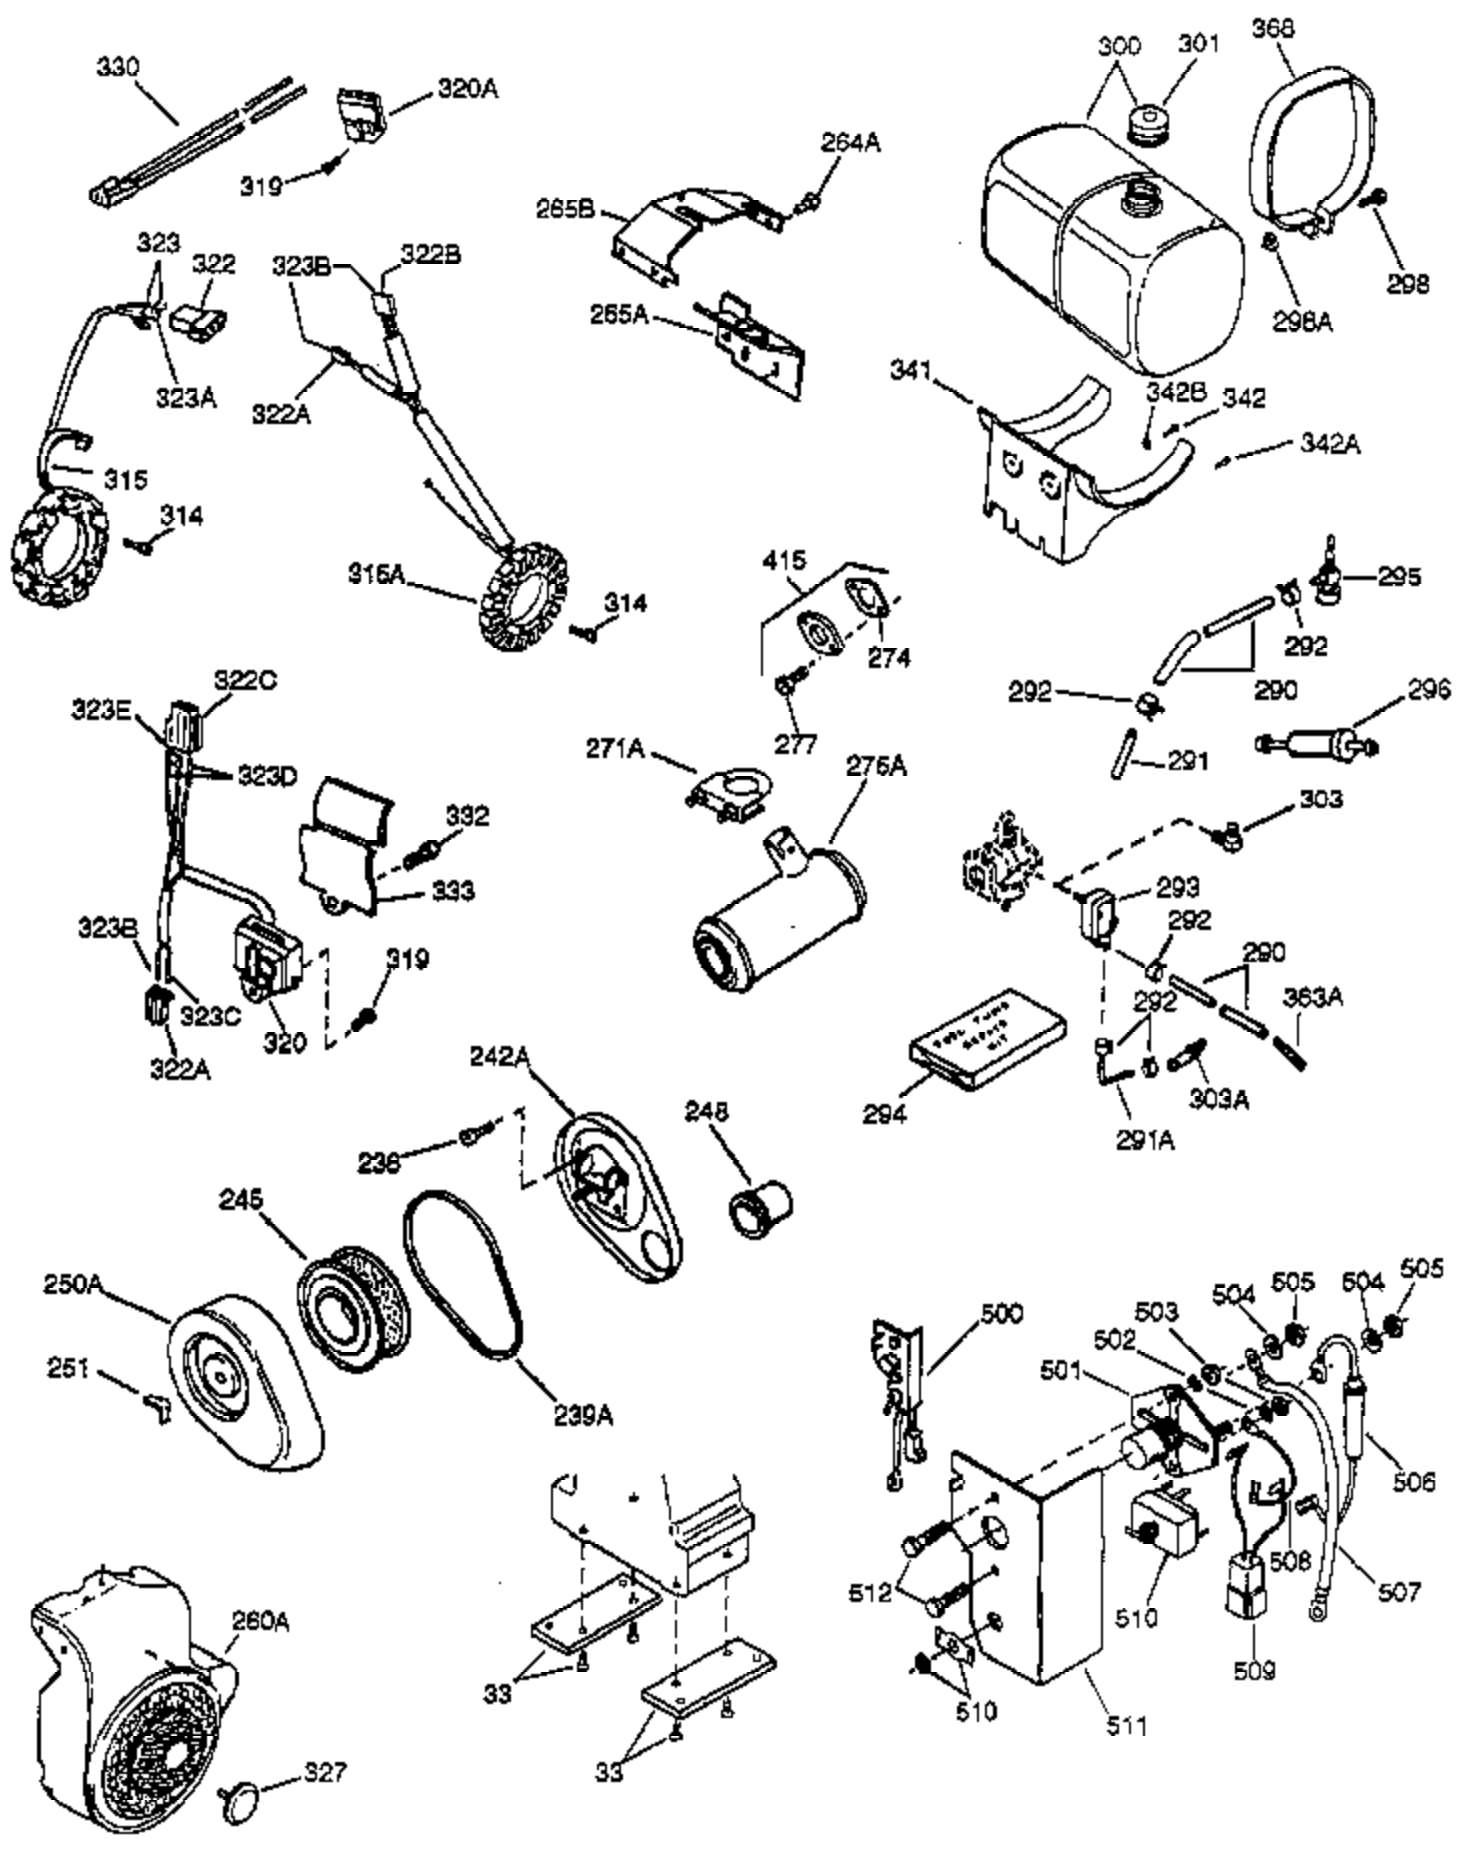

Ref #	Part Number	Qty	Description
16B	31965	1	Governor Spring Plate
238	650399	4	Screw, 10-32 x 5/8"
245	32008	1	Air Cleaner Element
251	650513	1	Wing Nut, 1/4-20
261A	650751	1	Screw, 1/4-20 x 7/16"
290	29774	1	Fuel Line
291	30962	1	Fuel Line
292	26460	4	Fuel Line Clamp
293	33715	1	Pulse Pump (Incl. 294)
294	35791	1	Pulse Pump Repair Kit
295	29683	1	Fuel Shut-Off Valve
298A	650456	1	Lock Nut, 1/4-20
298	650488	1	Screw, 1/4-20 x 1-1/4"
300	33979	1	Fuel Tank (Incl. 301)
301	33032	1	Fuel Cap
303A	29634	1	Fuel Line Fitting
341	33978	1	Fuel Tank Bracket
342	650786	2	Screw, 1/4-20 x 5/8"
342A	650785	2	Screw, 5/16-18 x 5/8"
342B	650787	2	Belleville Washer
363A	34148	1	Fuel Line Spring
368	33980	2	Fuel Tank Strap
390	590405A	1	Rewind Starter
436B	650399	2	Screw, 10-32 x 5/8"