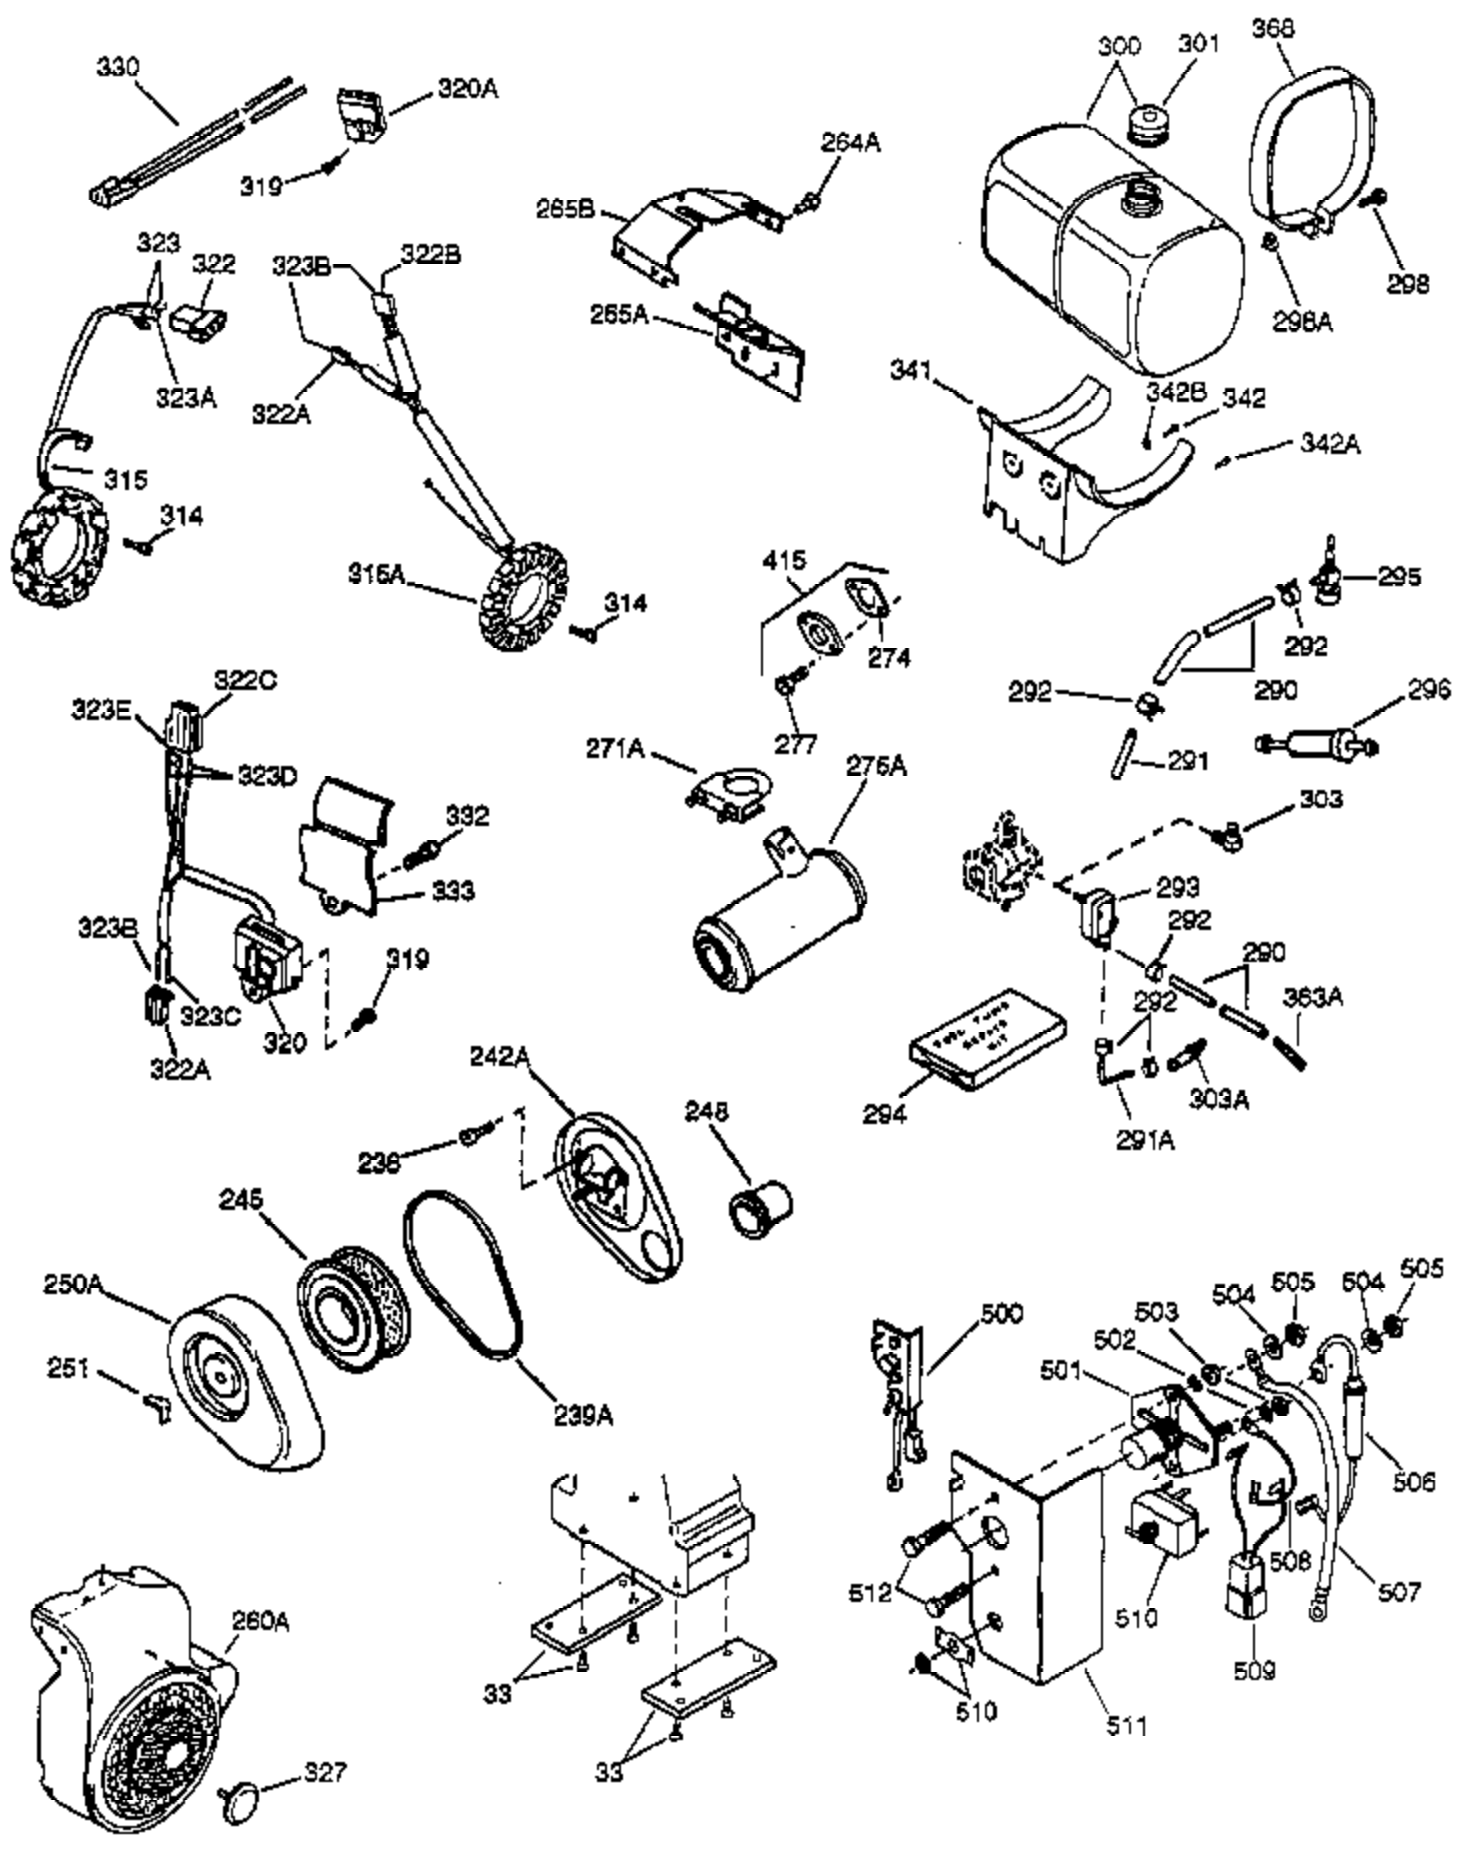

Ref #	Part Number	Qty	Description
16B	31965	1	Governor Spring Plate
238	650399	4	Screw, 10-32 x 5/8"
245	32008	1	Air Cleaner Element
251	650513	1	Wing Nut, 1/4-20
261A	650751	1	Screw, 1/4-20 x 7/16"
263	34148	1	Fuel Line Spring
274	33515A	1	* Exhaust Gasket
290	29774	1	Fuel Line
292	26460	2	Fuel Line Clamp
293	33715	1	Fuel Pump (Incl. 294)
294	33010	1	fuel Pump Repair Kit
303A	29634	1	Fuel Line Fitting
314	650521	2	Screw, 10-32 x 1-1/8"
315	610902	1	Alternator Coil (20 Amp)(Incl. 322,32 3&323A)
319	30063	1	Screw, Torx T-30, 1/4-20 x 1/2"
320	610996	1	Regulator (Incl. 322A,322C,323B,323C, 323D&323E)
322C	611202	1	Connector
322	611201	1	Connector Body
322A	610921	1	Connector
323	610904	1	Terminal
323A	610905	2	Terminal
323B	610922	1	Terminal
323C	610989	1	Terminal
323D	610991	1	Terminal
323E	610992	1	Terminal
330	34393	1	Alternator Adapter Cord Ass'y