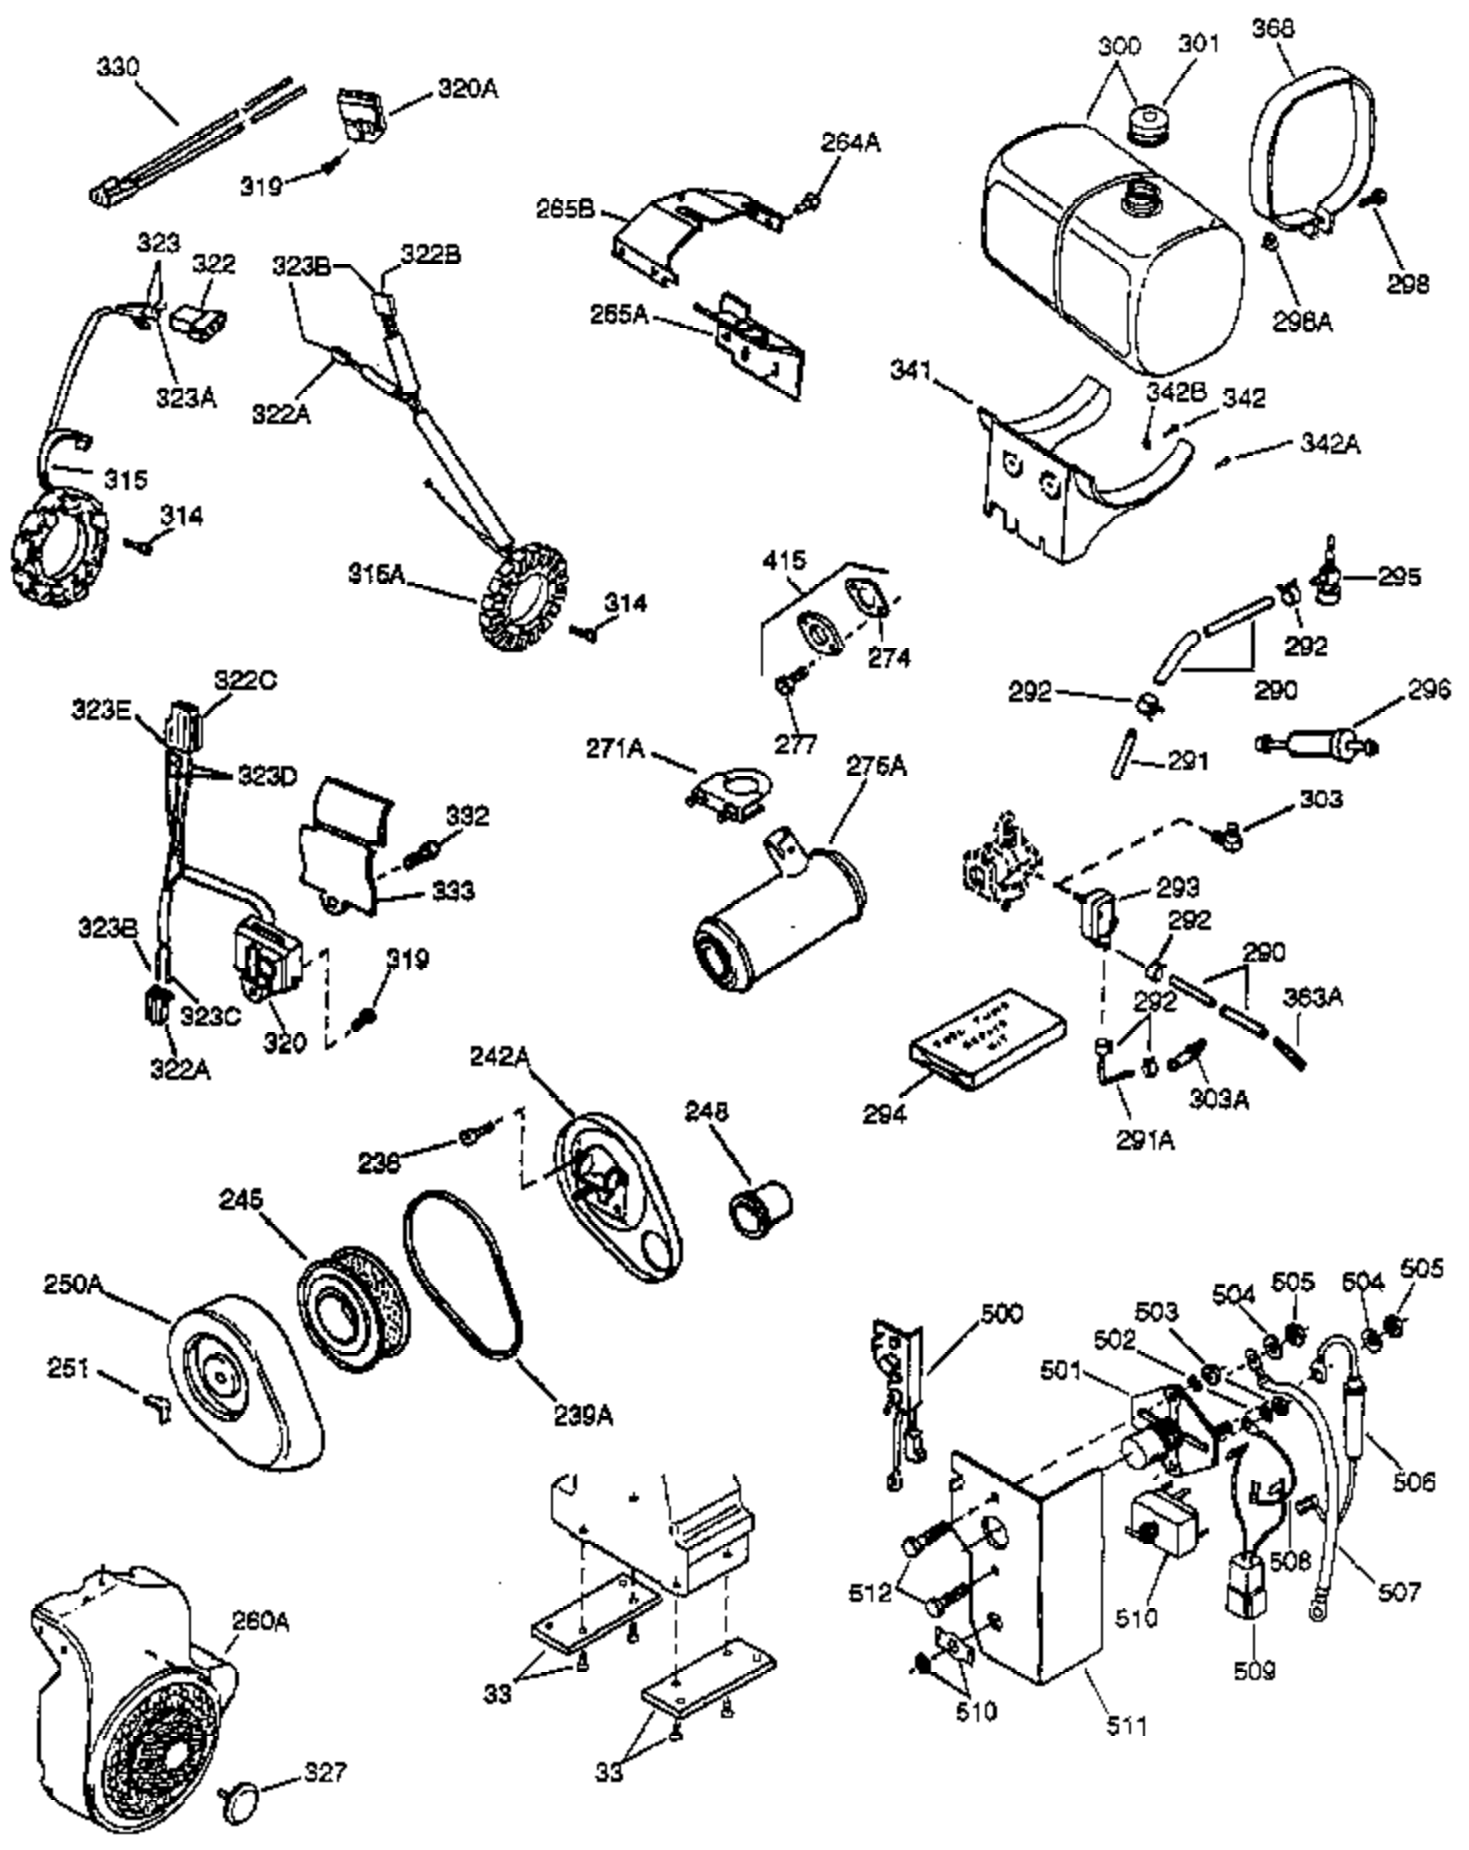

Ref #	Part Number	Qty	Description
16B	31965	1	Governor Spring Plate
238	650399	4	Screw, 10-32 x 5/8"
239A	34197	1	Air Cleaner Gasket
242A	35473	1	Air Cleaner Bracket
245	32008	1	Air Cleaner Element
248	34194A	1	Air Cleaner Tube
251	650513	1	Wing Nut, 1/4-20
261A	650751	1	Screw, 1/4-20 x 7/16"
264A	650128	2	Screw, 10-24 x 1/2"
265B	34413	1	Cylinder Head Cover (upper)
265A	34283	1	Cylinder Head Cover
274	33515A	1	* Exhaust Gasket
290	29774	1	Fuel Line
292	26460	2	Fuel Line Clamp
293	32959	1	Pulse Pump (Incl. 294)
294	33010	1	Pulse Pump Repair Kit
303A	29634	1	Fuel Line Fitting
314	650521	2	Screw, 10-32 x 1-1/8"
315	610902	1	Alternator Coil (20 Amp)(Incl. 322,32 3&323A)
319	30063	1	Screw, Torx T-30, 1/4-20 x 1/2"
320	610996	1	Regulator (Incl. 322A,322C,323B,323C, 232D&323E)
322C	611202	1	Connector Body
322A	610921	1	Connector Body
322	611200	1	Connector Body
323E	610992	1	Terminal
323	610904	1	Terminal
323A	610905	2	Terminal
323B	610922	1	Terminal
323C	610989	1	Terminal
323D	610991	1	Terminal
355	590452	1	Starter Handle
363A	34148	1	Fuel Line Spring