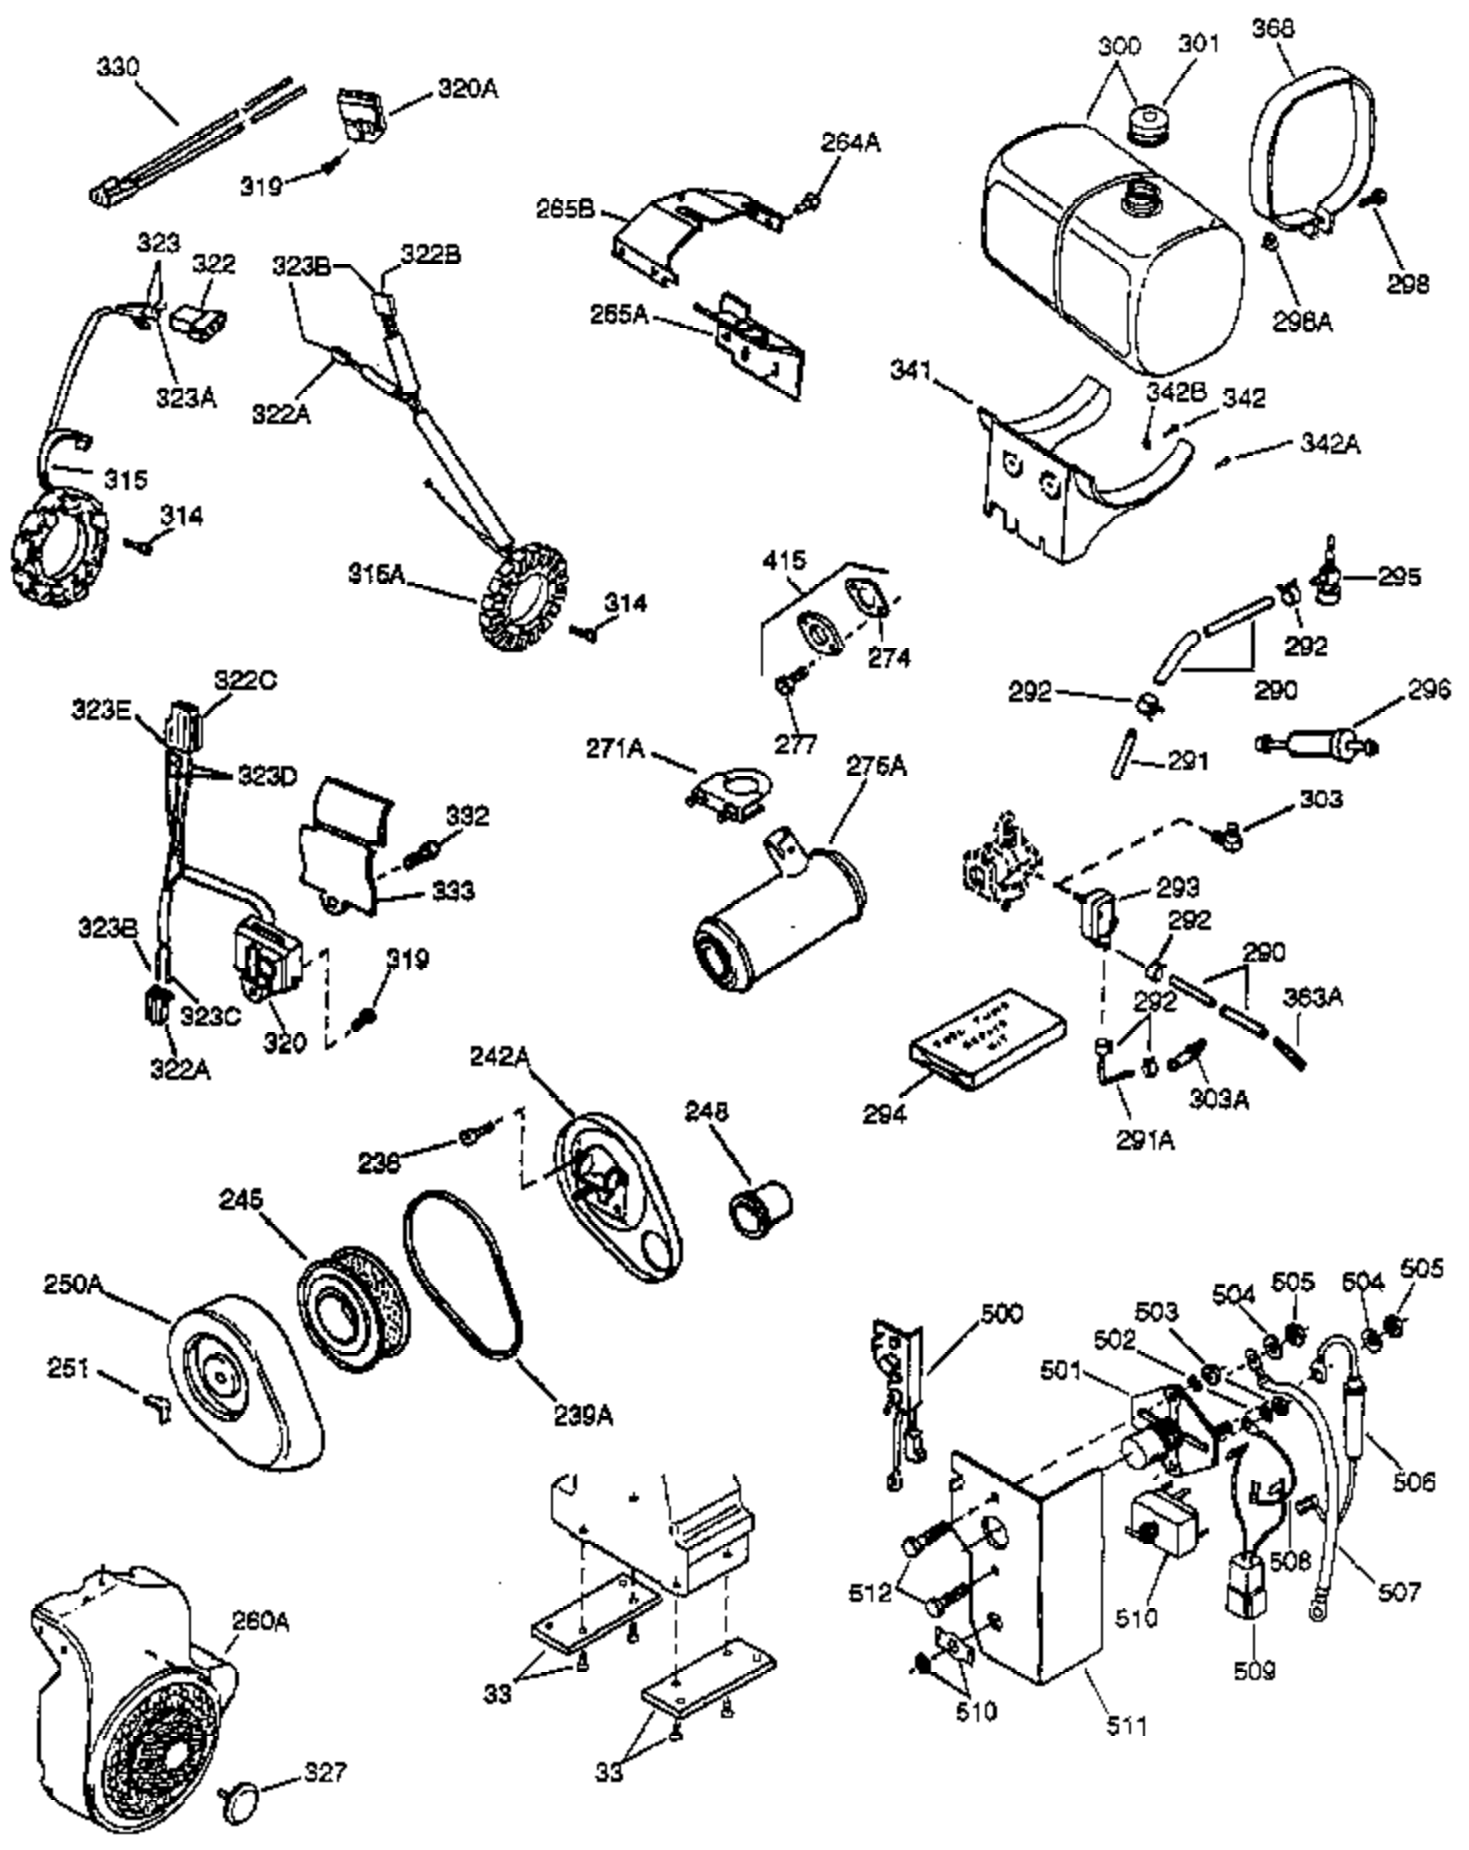

Ref #	Part Number	Qty	Description
16B	31965	1	Governor Spring Plate
238	650399	4	Screw, 10-32 x 5/8"
239A	34197	1	Air Cleaner Gasket
242A	35473	1	Air Cleaner Bracket
245	32008	1	Air Cleaner Element
248	34194A	1	Air Cleaner Tube
251	650513	1	Wing Nut, 1/4-20
261A	650751	1	Screw, 1/4-20 x 7/16"
264A	650128	2	Screw, 10-24 x 1/2"
265B	34413	1	Cylinder Head Cover (upper)
265A	34283	1	Cylinder Head Cover
274	33515A	1	* Exhaust Gasket
290	29774	1	Fuel Line
292	26460	2	Fuel Line Clamp
293	32959	1	Pulse Pump (Incl. 294)
294	33010	1	Pulse Pump Repair Kit
303A	29634	2	Fuel Line Fitting
314	650521	2	Screw, 10-32 x 1-1/8"
315	610902	1	Alternator Coil (20 Amp)(Incl. 322,32 3&323A)
319	30063	1	Screw, Torx T-30, 1/4-20 x 1/2"
320	610996	1	Regulator (Incl. 322A,322C,323B,323C, 232D&323E)
322C	611202	1	Connector Body
322A	610921	1	Connector Body
322	611200	1	Connector Body
323E	610992	1	Terminal
323	610904	1	Terminal
323A	610905	2	Terminal
323B	610922	1	Terminal
323C	610989	1	Terminal
323D	610991	1	Terminal
355	590452	1	Starter Handle
363A	34148	1	Fuel Line Spring