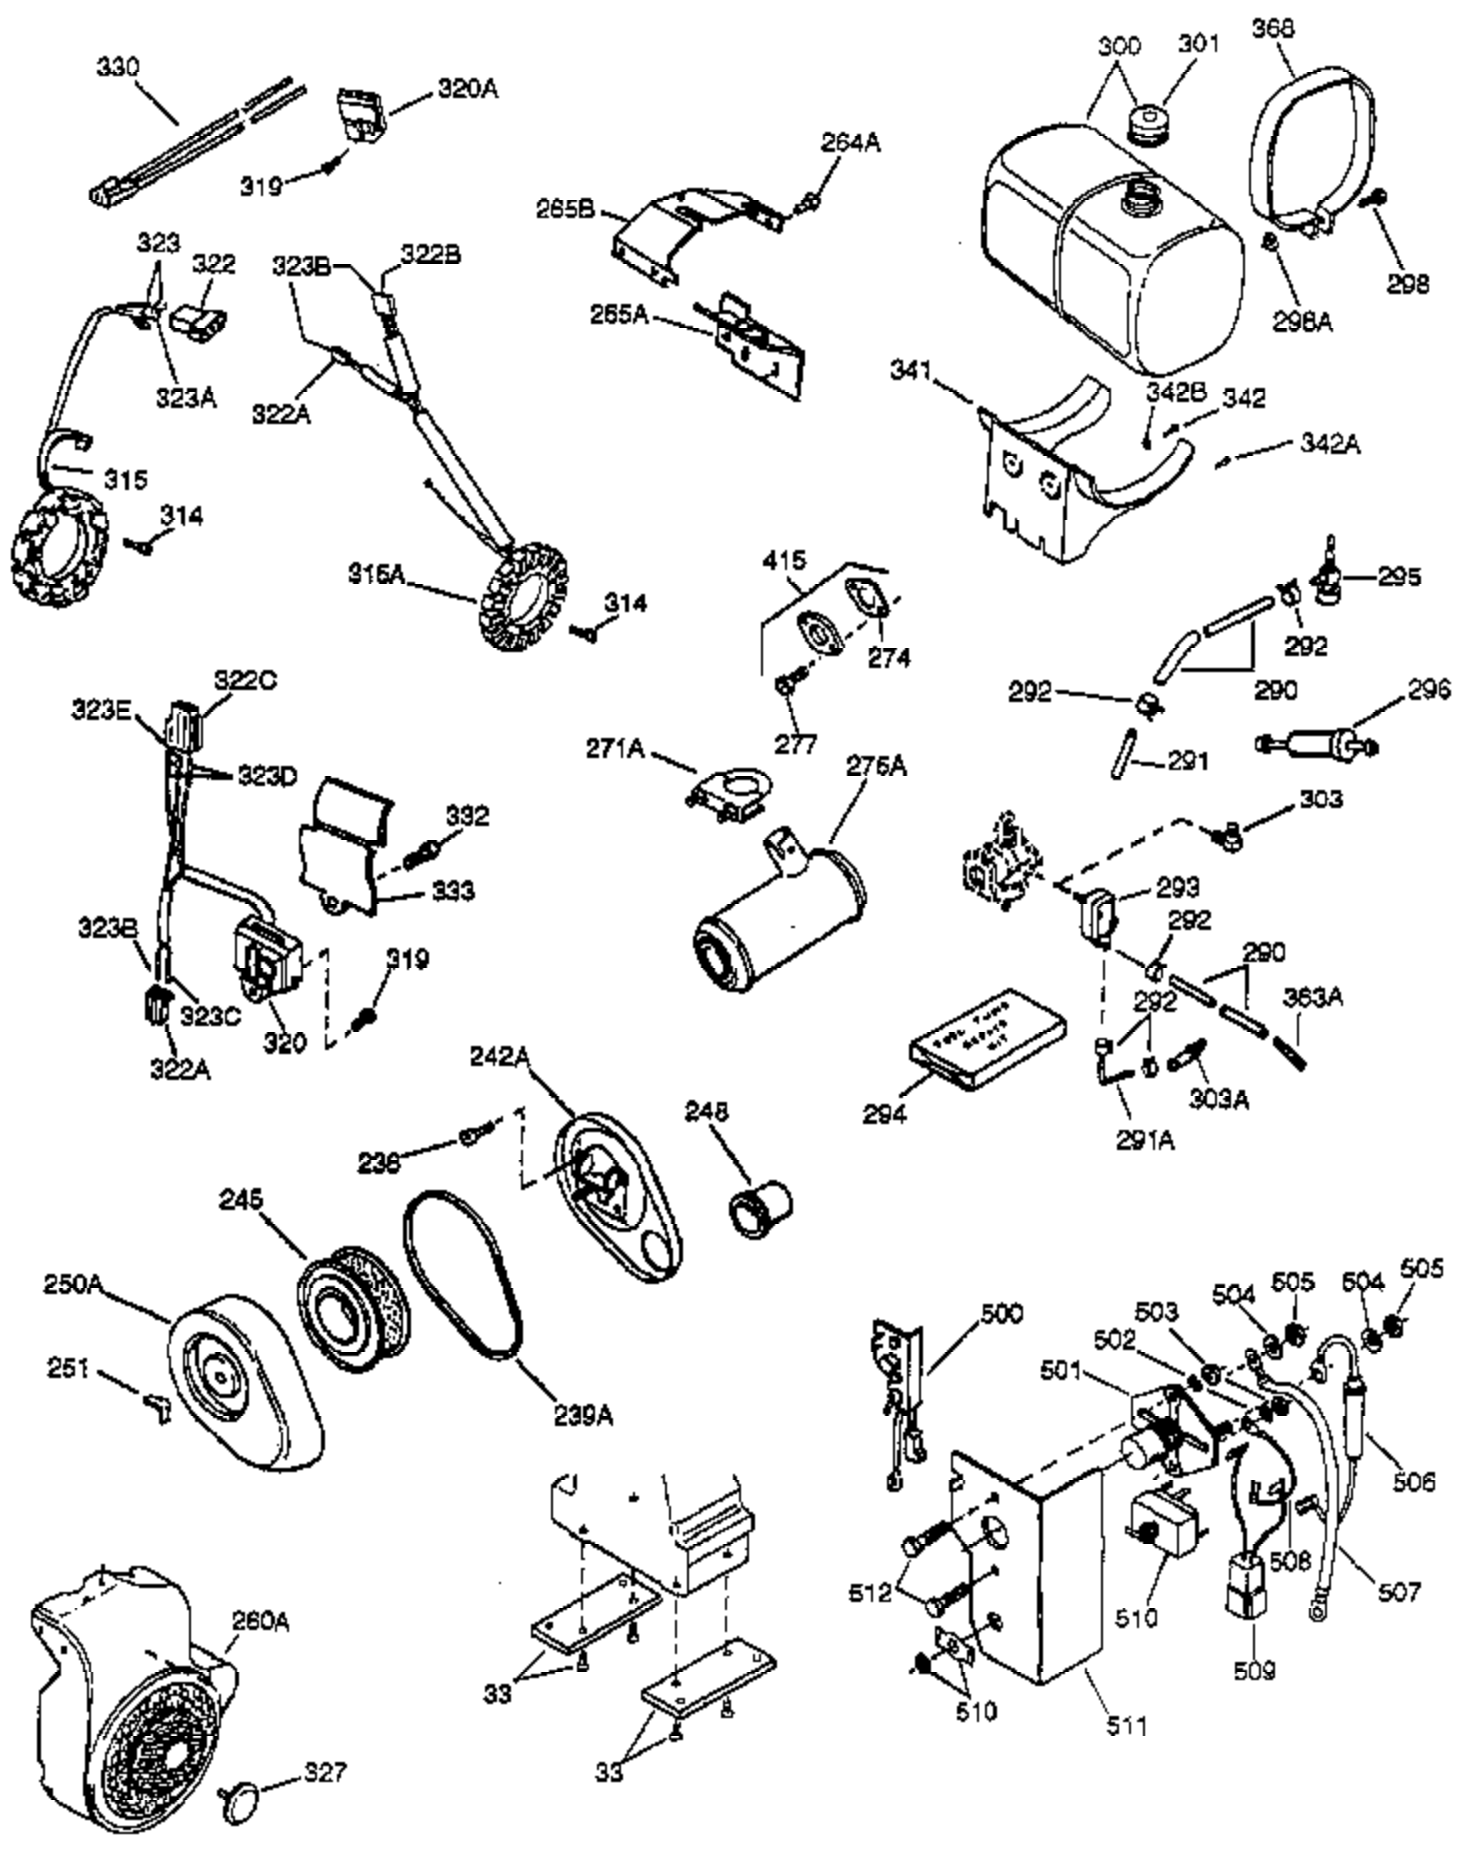

Ref #	Part Number	Qty	Description
16B	31965	1	Governor Spring Plate
238	650399	4	Screw, 10-32 x 5/8"
245	32008	1	Air Cleaner Element
251	650513	1	Wing Nut, 1/4-20
261A	650751	1	Screw, 1/4-20 x 7/16"
274	33515A	1	* Exhaust Gasket
290	29774	1	Fuel Line
292	26460	2	Fuel Line Clamp
293	32959	1	Fuel Pump (Incl. 294)
294	33010	1	Fuel Pump Repair Kit
303A	29634	1	Fuel Line Fitting
355	590452	1	Starter Handle
363A	34148	1	Fuel Line Spring
436B	650399	2	Screw, 10-32 x 5/8"