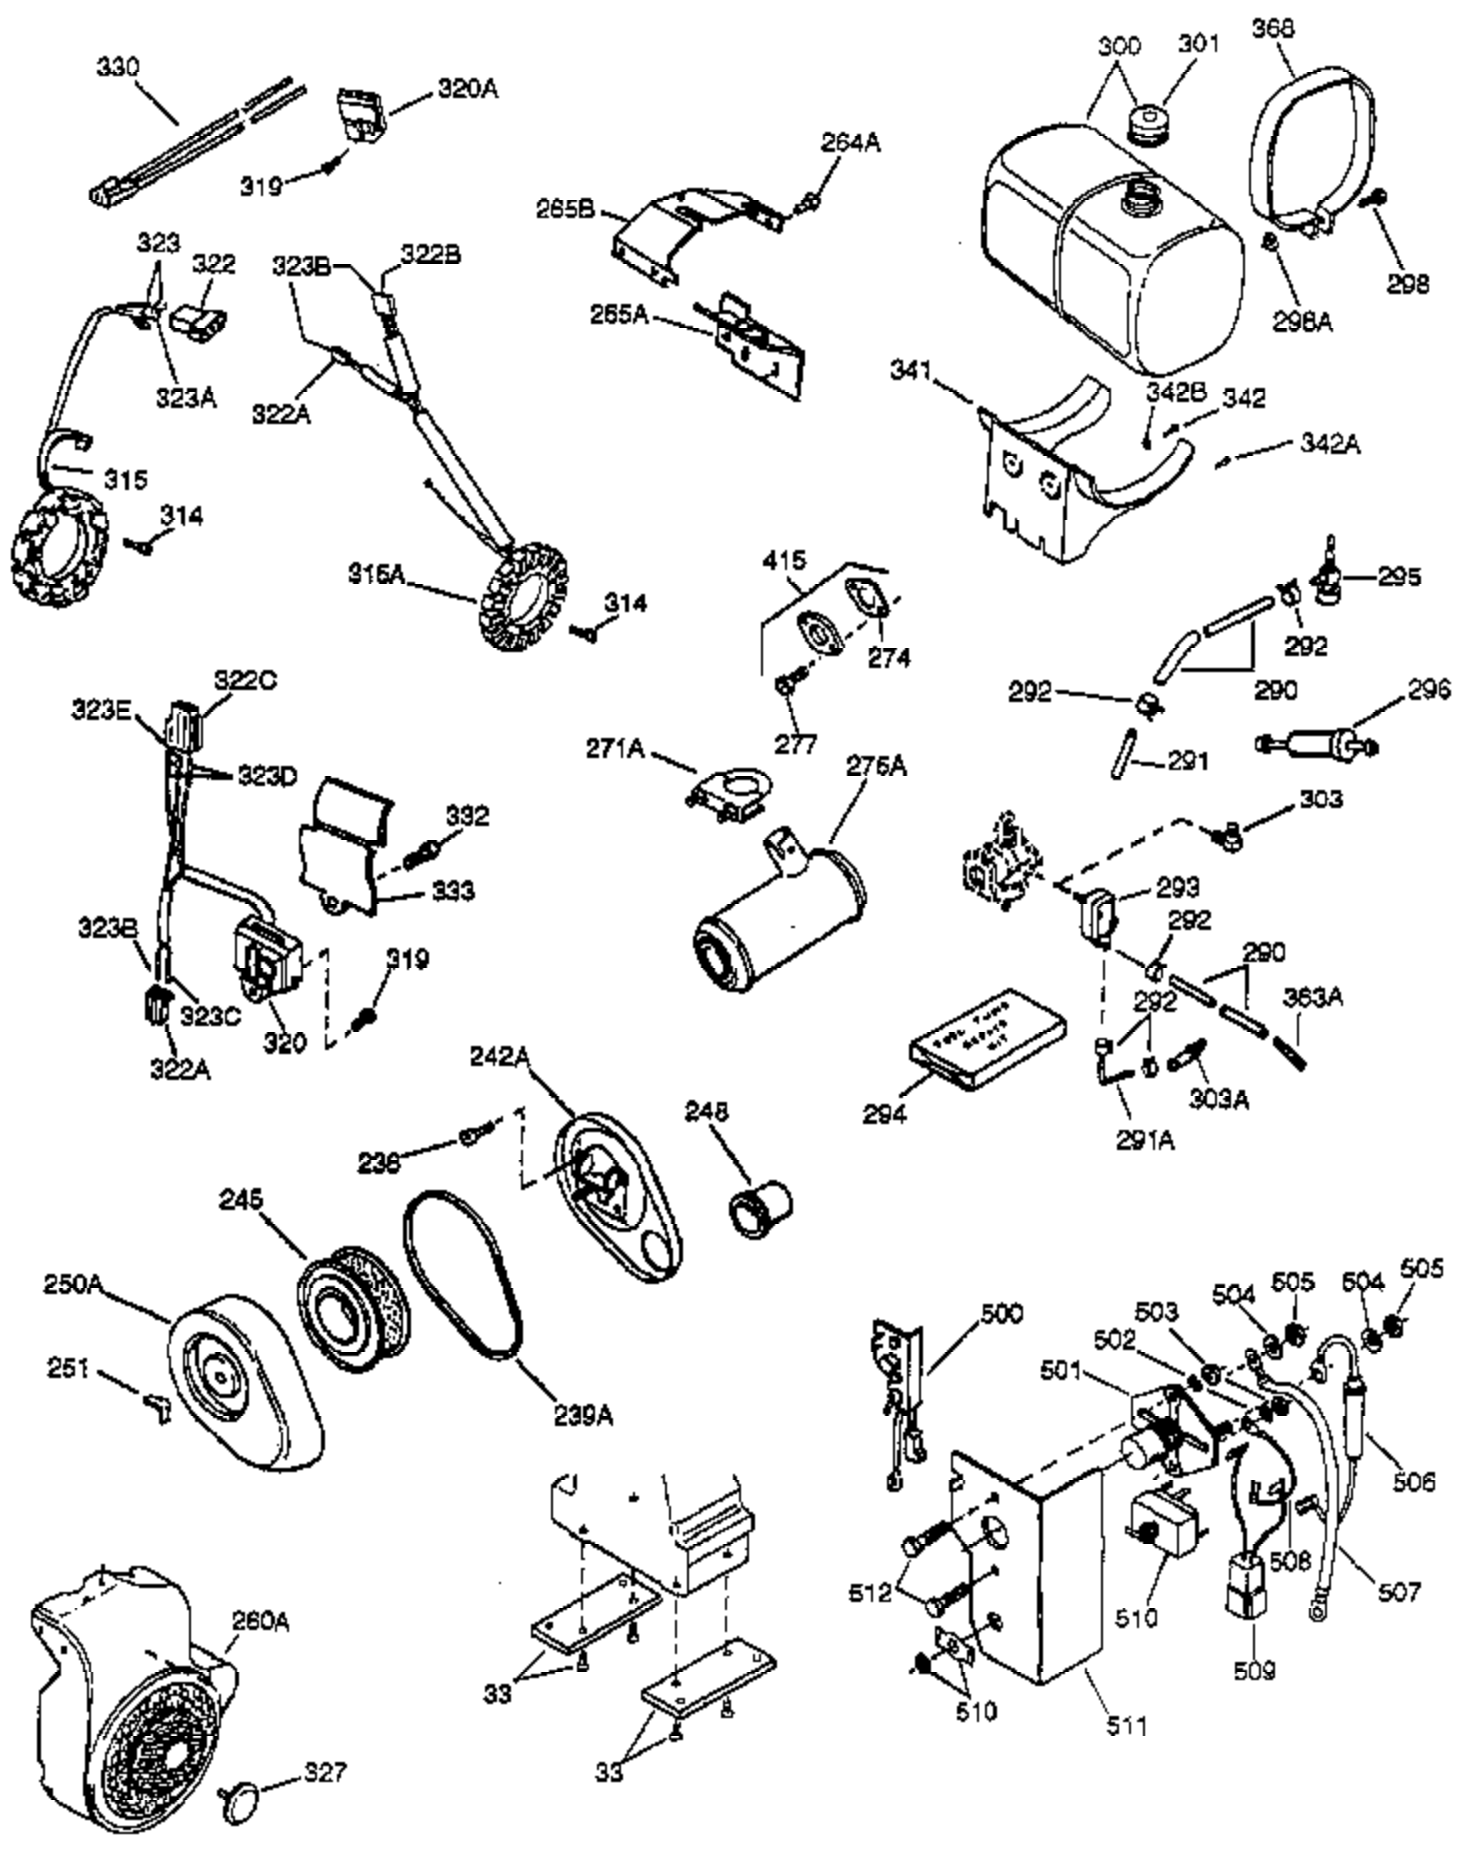

Ref #	Part Number	Qty	Description
16B	31965	1	Governor Spring Plate
238	650399	4	Screw, 10-32 x 5/8"
245	32008	1	Air Cleaner Element
251	650513	1	Wing Nut, 1/4-20
261A	650751	1	Screw, 1/4-20 x 7/16"
274	33515A	1	* Exhaust Gasket
290	29774	1	Fuel Line
290	29774	1	Fuel Line
292	26460	2	Fuel Line Clamp
292	26460	2	Fuel Line Clamp
293	35807	1	Fuel Pump (Incl. 294)
294	35791	1	Fuel Pump Repair Kit
303A	29634	1	Fuel Line Fitting
355	590452	1	Starter Handle
363A	34148	1	Fuel Line Spring
436B	650399	2	Screw, 10-32 x 5/8"