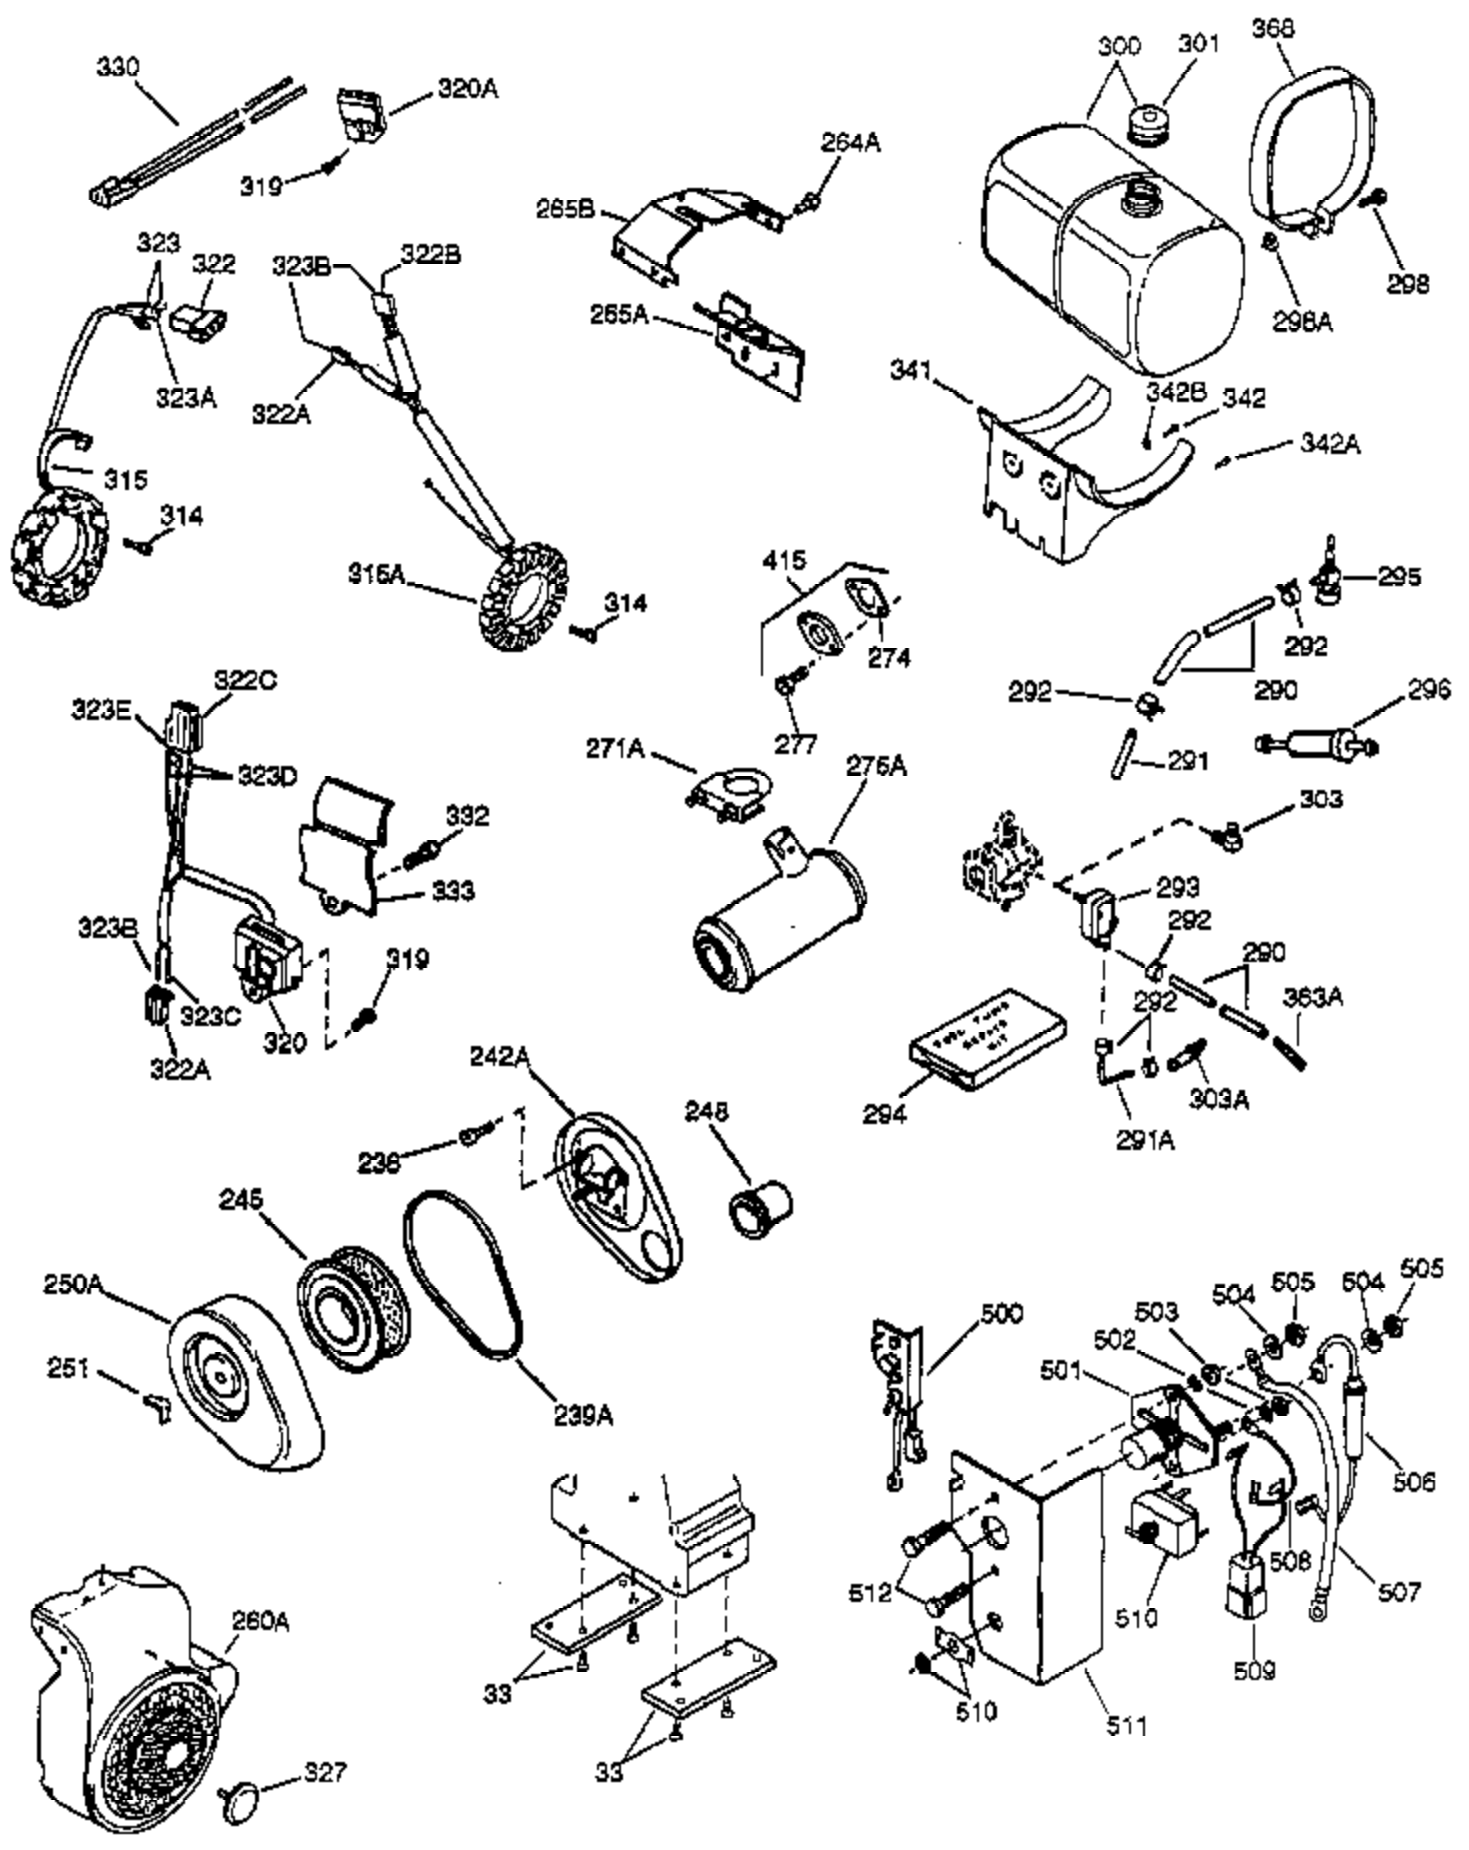

Ref #	Part Number	Qty	Description
16B	31965	1	Governor Spring Plate
200B	34403	1	Control Bracket
238	650399	4	Screw, 10-32 x 5/8"
239A	34197	1	Air Cleaner Gasket
242A	35473	1	Air Cleaner Bracket
245	32008	1	Air Cleaner Element
248	34194A	1	Air Cleaner Tube
251	650513	1	Wing Nut, 1/4-20
261A	650751	1	Screw, 1/4-20 x 7/16"
274	33515A	1	* Exhaust Gasket
290	29774	1	Fuel Line
291	30962	1	Fuel Line
292	26460	4	Fuel Line Clamp
293	32959	1	Fuel Pump (Incl. 294)
294	33010	1	Fuel Pump Repair Kit
295	29683	1	Fuel Shut-Off Valve
298A	650456	1	Lock Nut, 1/4-20
298	650488	1	Screw, 1/4-20 x 1-1/4"
300	33979	1	Fuel Tank (Incl. 301)
301	33032	1	Fuel Cap
303A	29634	1	Fuel Line Fitting
314	650521	2	Screw, 10-32 x 1-1/8"
315	610902	1	Alternator Coil (20 Amp)(Incl. 322,32 3&323A)
319	30063	1	Screw, Torx T-30, 1/4-20 x 1/2"
320	610996	1	Regulator (322A,322C,323B,323C,323D & 323E)
322A	610921	1	Connector Body
322C	611202	1	Connector Body
322	611200	1	Connector Body
323D	610991	1	Terminal
323E	610992	1	Terminal
323	610904	1	Terminal
323A	610905	2	Terminal
323B	610922	1	Terminal
323C	610989	1	Terminal
341	33978	1	Fuel Tank Bracket
342A	650785	2	Screw, 5/16-18 x 5/8"
342	650786	2	Screw, 1/4-20 x 5/8"
342B	650787	2	Belleville Washer
355	590452	1	Starter Handle
363A	34148	1	Fuel Line Spring
368	33980	2	Fuel Tank Strap
500	730198	1	Electric Starter Switch (Incl. 501 - 512)