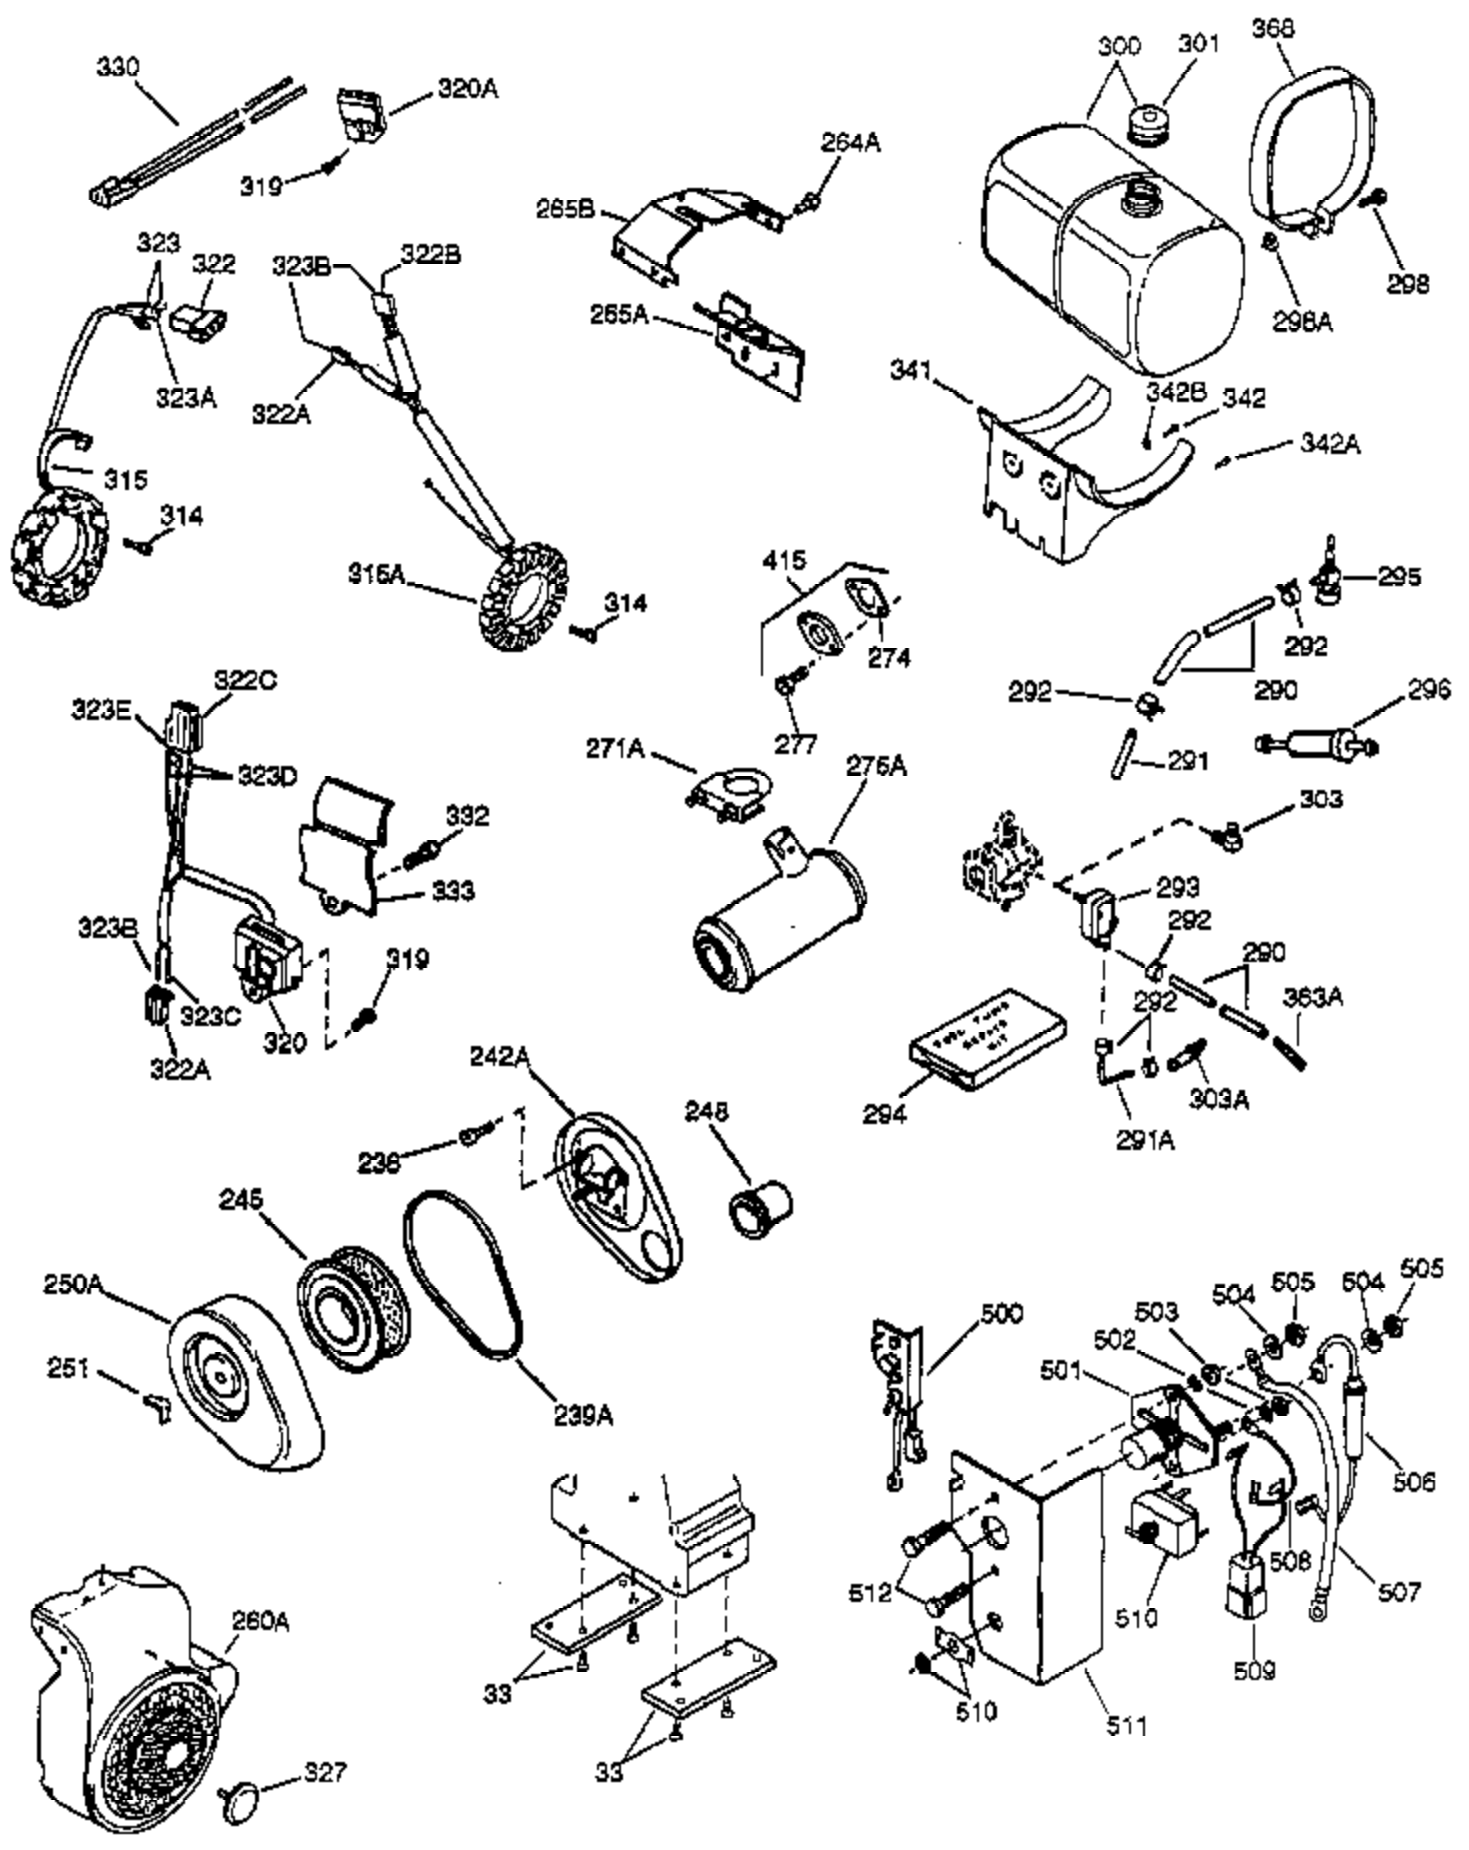

Ref #	Part Number	Qty	Description
16B	31965	1	Governor Spring Plate
200B	34403	1	Control Bracket
238	650399	4	Screw, 10-32 x 5/8"
239A	34197	1	Air Cleaner Gasket
242A	35473	1	Air Cleaner Bracket
245	32008	1	Air Cleaner Element
248	34194A	1	Air Cleaner Tube
251	650513	1	Wing Nut, 1/4-20
261A	650751	1	Screw, 1/4-20 x 7/16"
274	33515A	1	* Exhaust Gasket
290	29774	1	Fuel Line
291	30962	1	Fuel Line
292	26460	4	Fuel Line Clamp
293	35807	1	Fuel Pump (Incl. 294)
294	35791	1	Fuel Pump Repair Kit
295	29683	1	Fuel Shut-Off Valve
298A	650456	1	Lock Nut, 1/4-20
298	650488	1	Screw, 1/4-20 x 1-1/4"
300	33979	1	Fuel Tank (Incl. 301)
301	33032	1	Fuel Cap
303A	29634	1	Fuel Line Fitting
314	650521	2	Screw, 10-32 x 1-1/8"
315	610902	1	Alternator Coil (20 Amp)(Incl. 322,32 3&323A)
319	30063	1	Screw, Torx T-30, 1/4-20 x 1/2"
320	610996	1	Regulator (322A,322C,323B,323C,323D & 323E)
322A	610921	1	Connector Body
322C	611202	1	Connector Body
322	611200	1	Connector Body
323D	610991	1	Terminal
323E	610992	1	Terminal
323	610904	1	Terminal
323A	610905	2	Terminal
323B	610922	1	Terminal
323C	610989	1	Terminal
341	33978	1	Fuel Tank Bracket
342A	650785	2	Screw, 5/16-18 x 5/8"
342	650786	2	Screw, 1/4-20 x 5/8"
342B	650787	2	Belleville Washer
355	590452	1	Starter Handle
363A	34148	1	Fuel Line Spring
368	33980	2	Fuel Tank Strap
500	730198	1	Electric Starter Switch (Incl. 501 - 512)