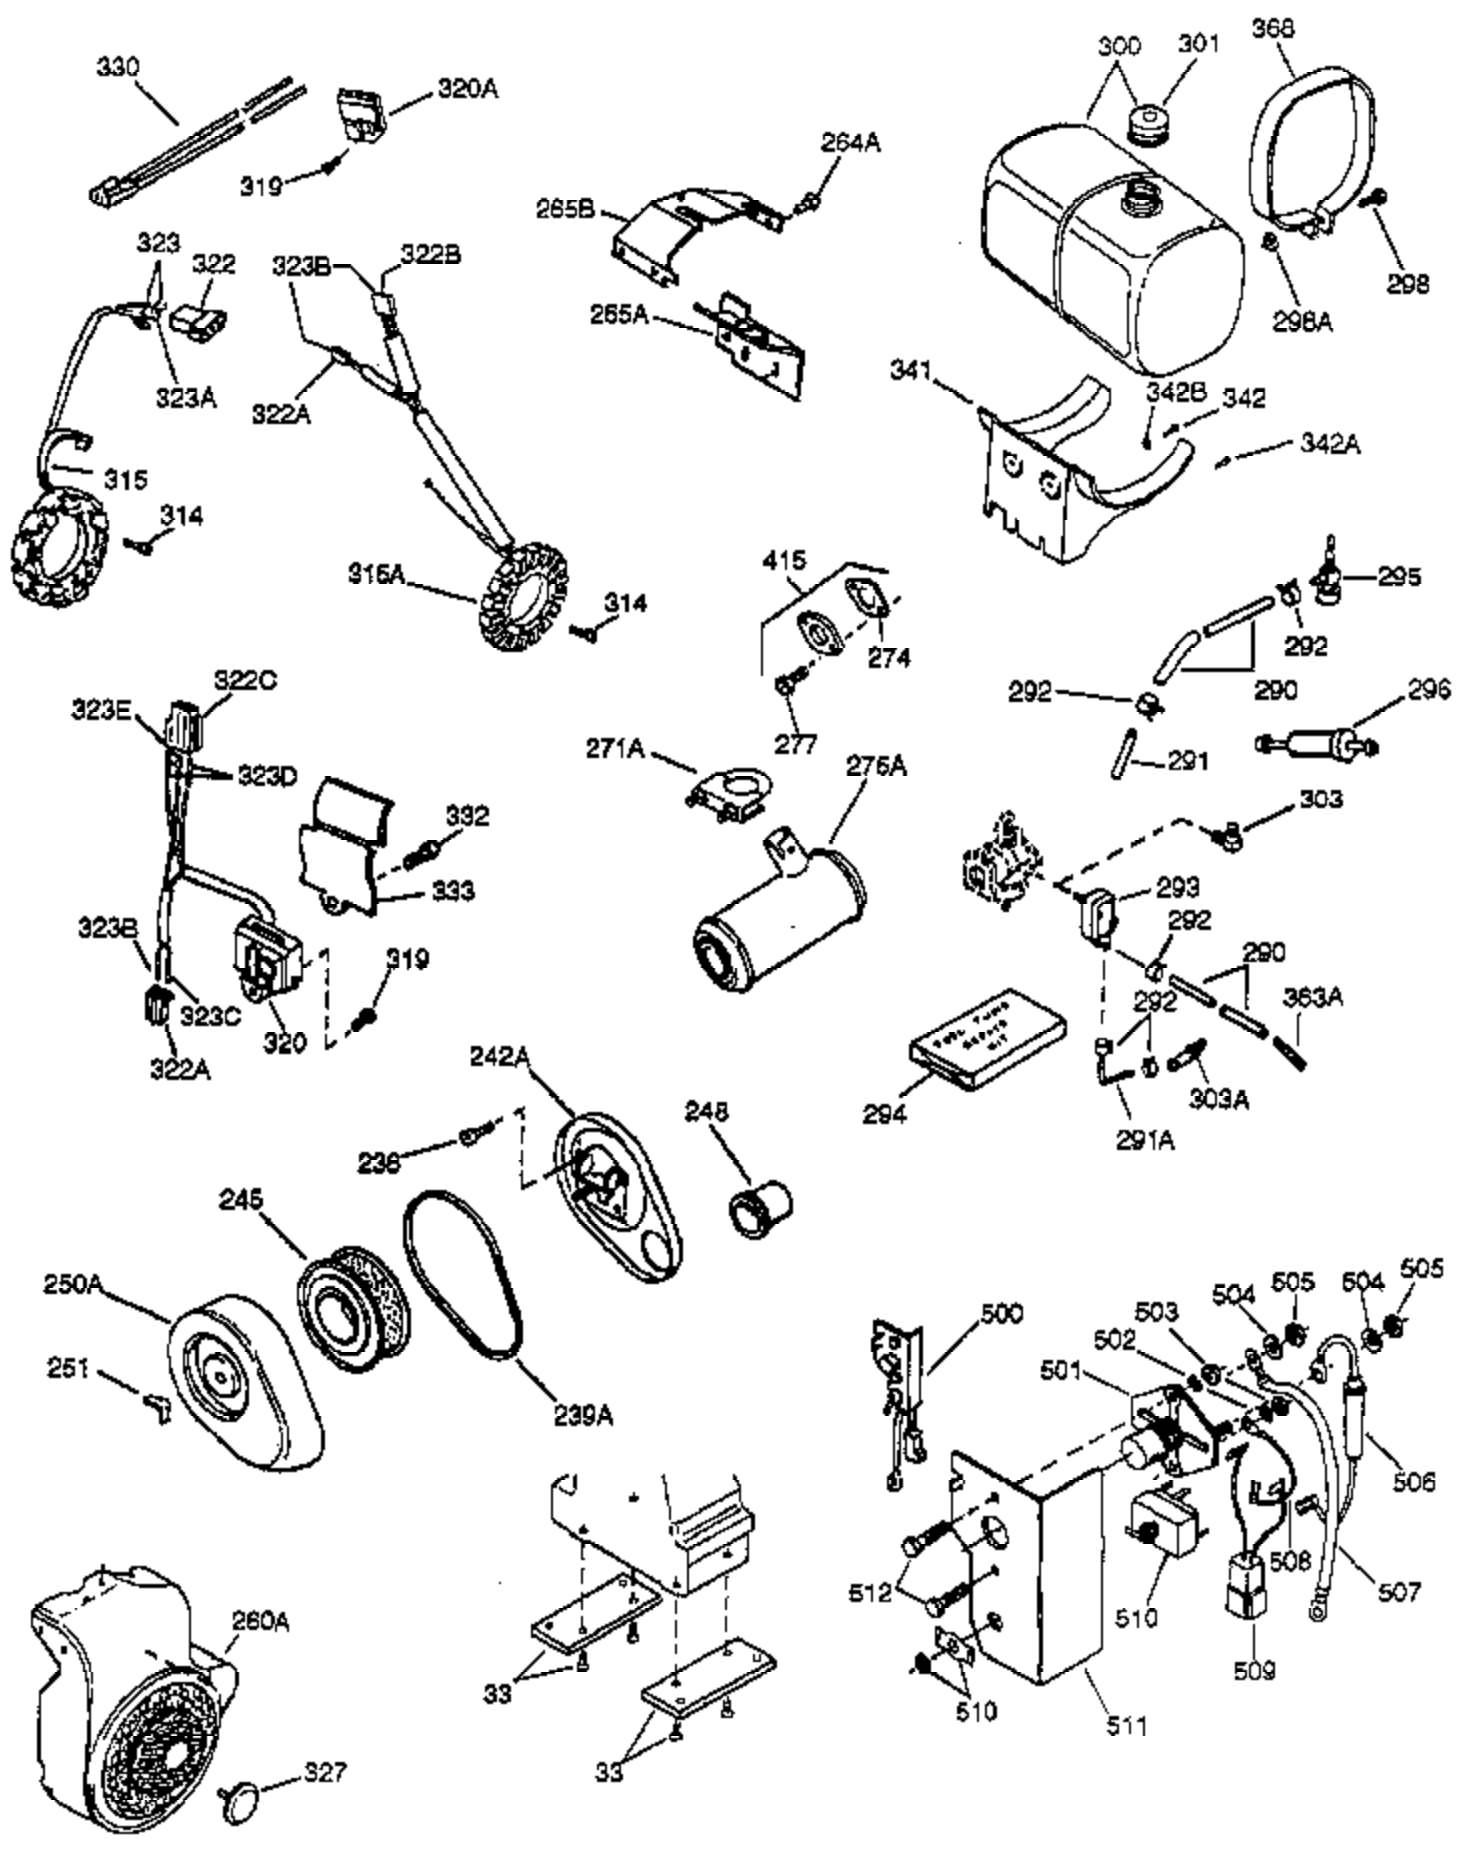

Ref #	Part Number	Qty	Description
16B	31965	1	Governor Spring Plate
200B	34403	1	Control Bracket
238	650399	4	Screw, 10-32 x 5/8"
239A	34197	1	* Air Cleaner Gasket
242A	35473	1	Air Cleaner Bracket
245	32008	1	Air Cleaner Element
248	34194A	1	Air Cleaner Tube
251	650513	1	Wing Nut, 1/4-20
261A	650751	1	Screw, 1/4-20 x 7/16"
274	33515A	1	* Exhaust Gasket
290	29774	1	Fuel Line
292	26460	4	Fuel Line Clamp
293	33715	1	Fuel Pump (Incl. 294)
294	33010	1	Fuel Pump Repair Kit
303A	29634	1	Fuel Line Fitting
314	650521	2	Screw, 10-32 x 1-1/8"
315	610902	1	Alternator Coil (20 Amp)(Incl. 322,32 3&323A)
319	30063	1	Screw, Torx T-30, 1/4-20 x 1/2"
320	610996	1	Regulator (322A,322C,323B,323C,323D & 323E)
322	611200	1	Connector Body
322C	611202	1	Connector Body
322A	610921	1	Connector Body
323D	610991	1	Terminal
323E	610992	1	Terminal
323	610904	1	Terminal
323A	610905	2	Terminal
323B	610922	1	Terminal
323C	610989	1	Terminal
363A	34148	1	Fuel Line Spring
500	730198	1	Electric Starter Switch (Incl. 501 - 512)