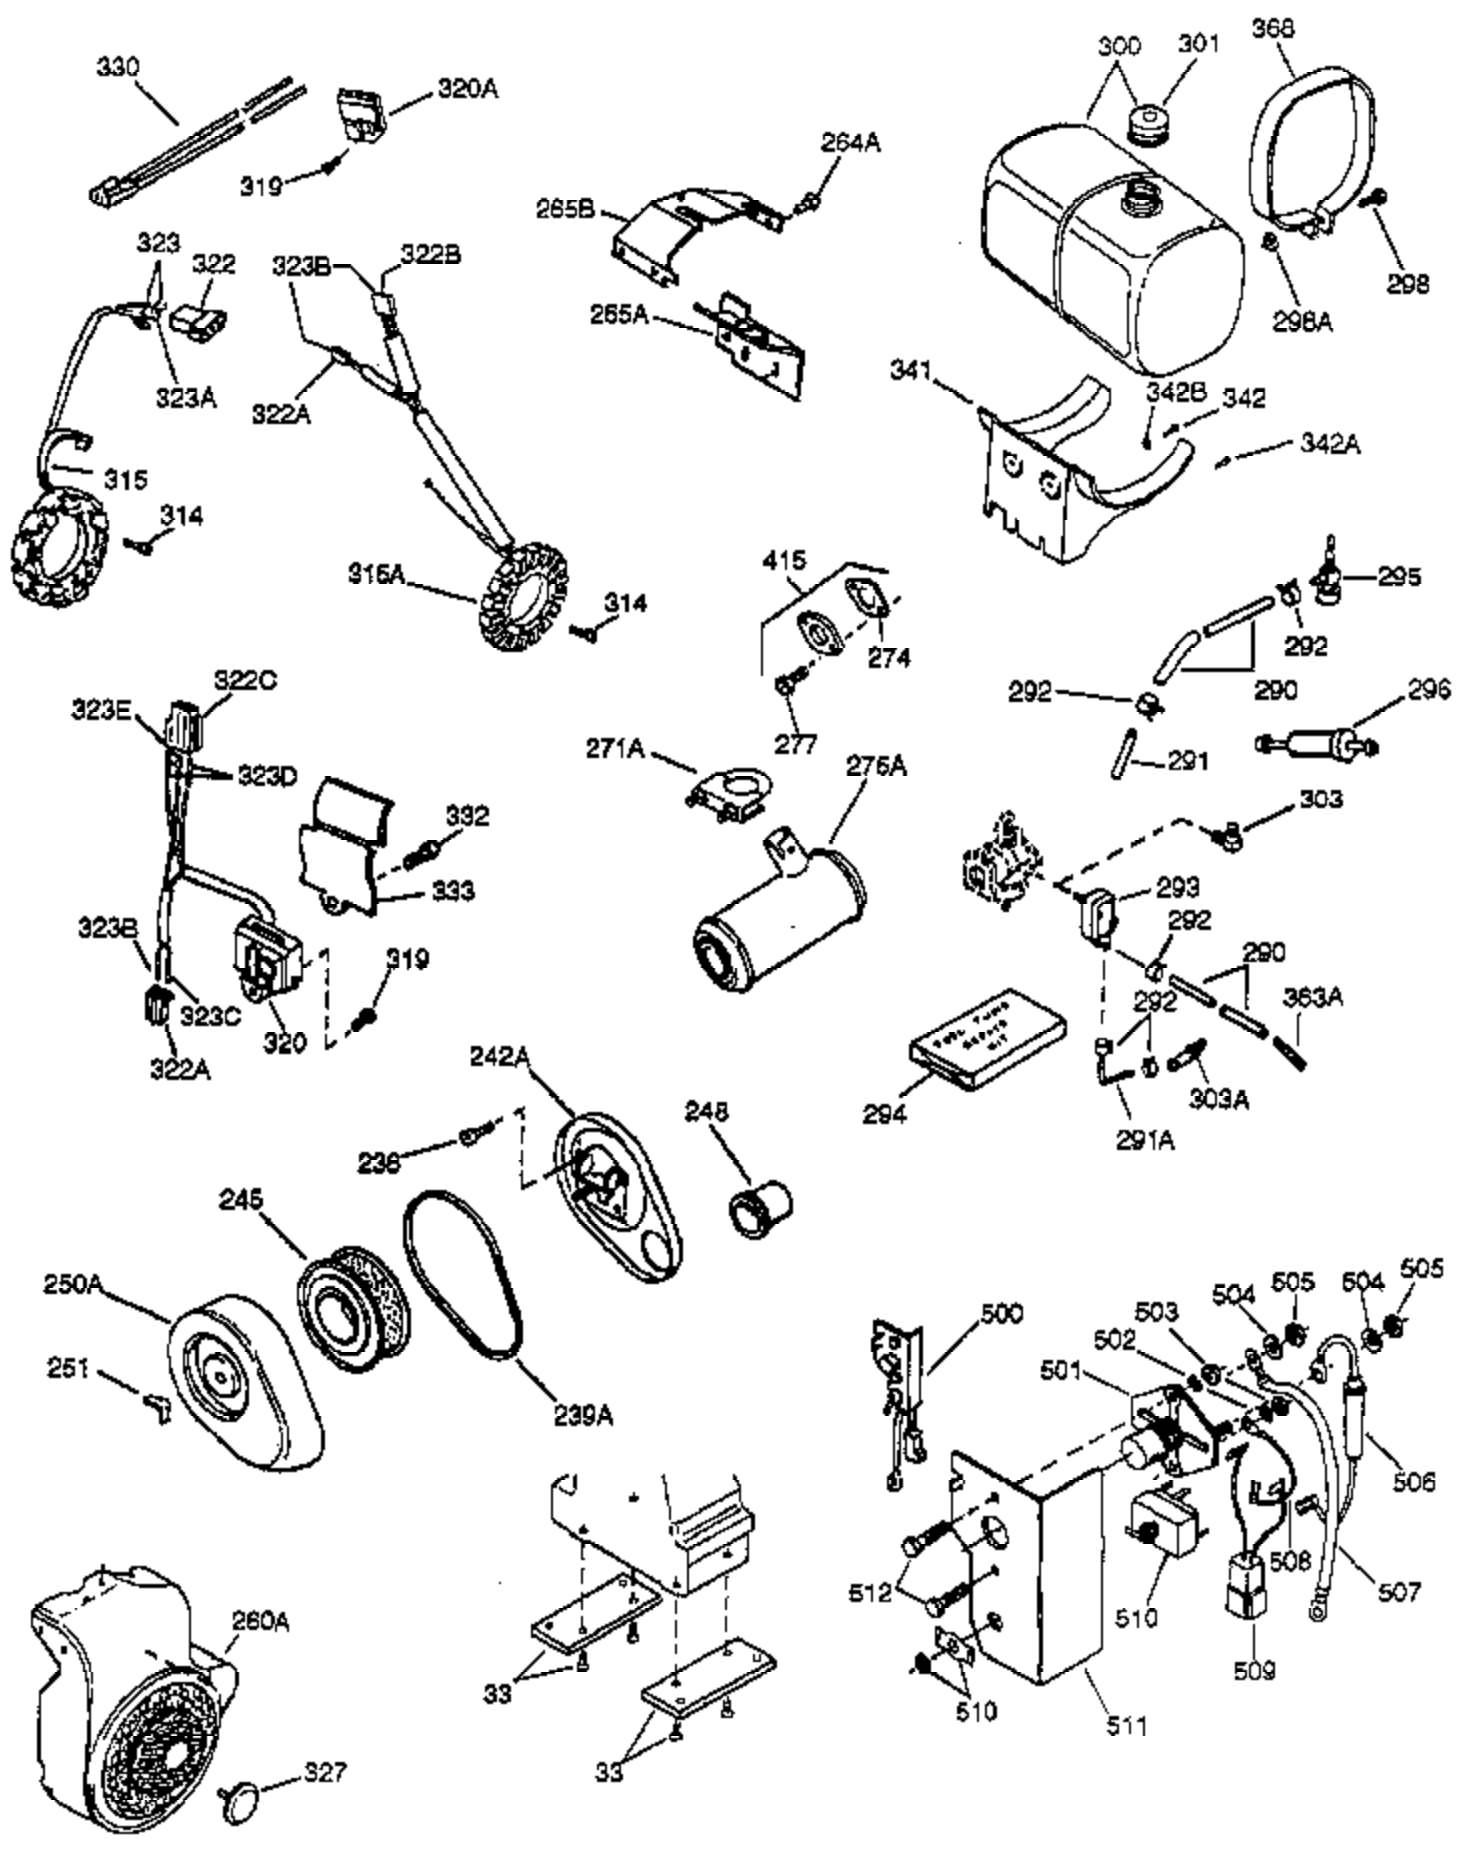

Ref #	Part Number	Qty	Description
16B	31965	1	Governor Spring Plate
200B	34403	1	Control Bracket
238	650399	4	Screw, 10-32 x 5/8"
239A	34197	1	* Air Cleaner Gasket
242A	35473	1	Air Cleaner Bracket
245	32008	1	Air Cleaner Element
248	34194A	1	Air Cleaner Tube
251	650513	1	Wing Nut, 1/4-20
261A	650751	1	Screw, 1/4-20 x 7/16"
274	33515A	1	* Exhaust Gasket
290	29774	1	Fuel Line
292	26460	4	Fuel Line Clamp
293	35807	1	Fuel Pump (Incl. 294)
294	35791	1	Fuel Pump Repair Kit
303A	29634	1	Fuel Line Fitting
314	650521	2	Screw, 10-32 x 1-1/8"
315	610902	1	Alternator Coil (20 Amp)(Incl. 322,32 3&323A)
319	30063	1	Screw, Torx T-30, 1/4-20 x 1/2"
320	610996	1	Regulator (322A,322C,323B,323C,323D & 323E)
322	611200	1	Connector Body
322C	611202	1	Connector Body
322A	610921	1	Connector Body
323D	610991	1	Terminal
323E	610992	1	Terminal
323	610904	1	Terminal
323A	610905	2	Terminal
323B	610922	1	Terminal
323C	610989	1	Terminal
363A	34148	1	Fuel Line Spring
500	730198	1	Electric Starter Switch (Incl. 501 - 512)