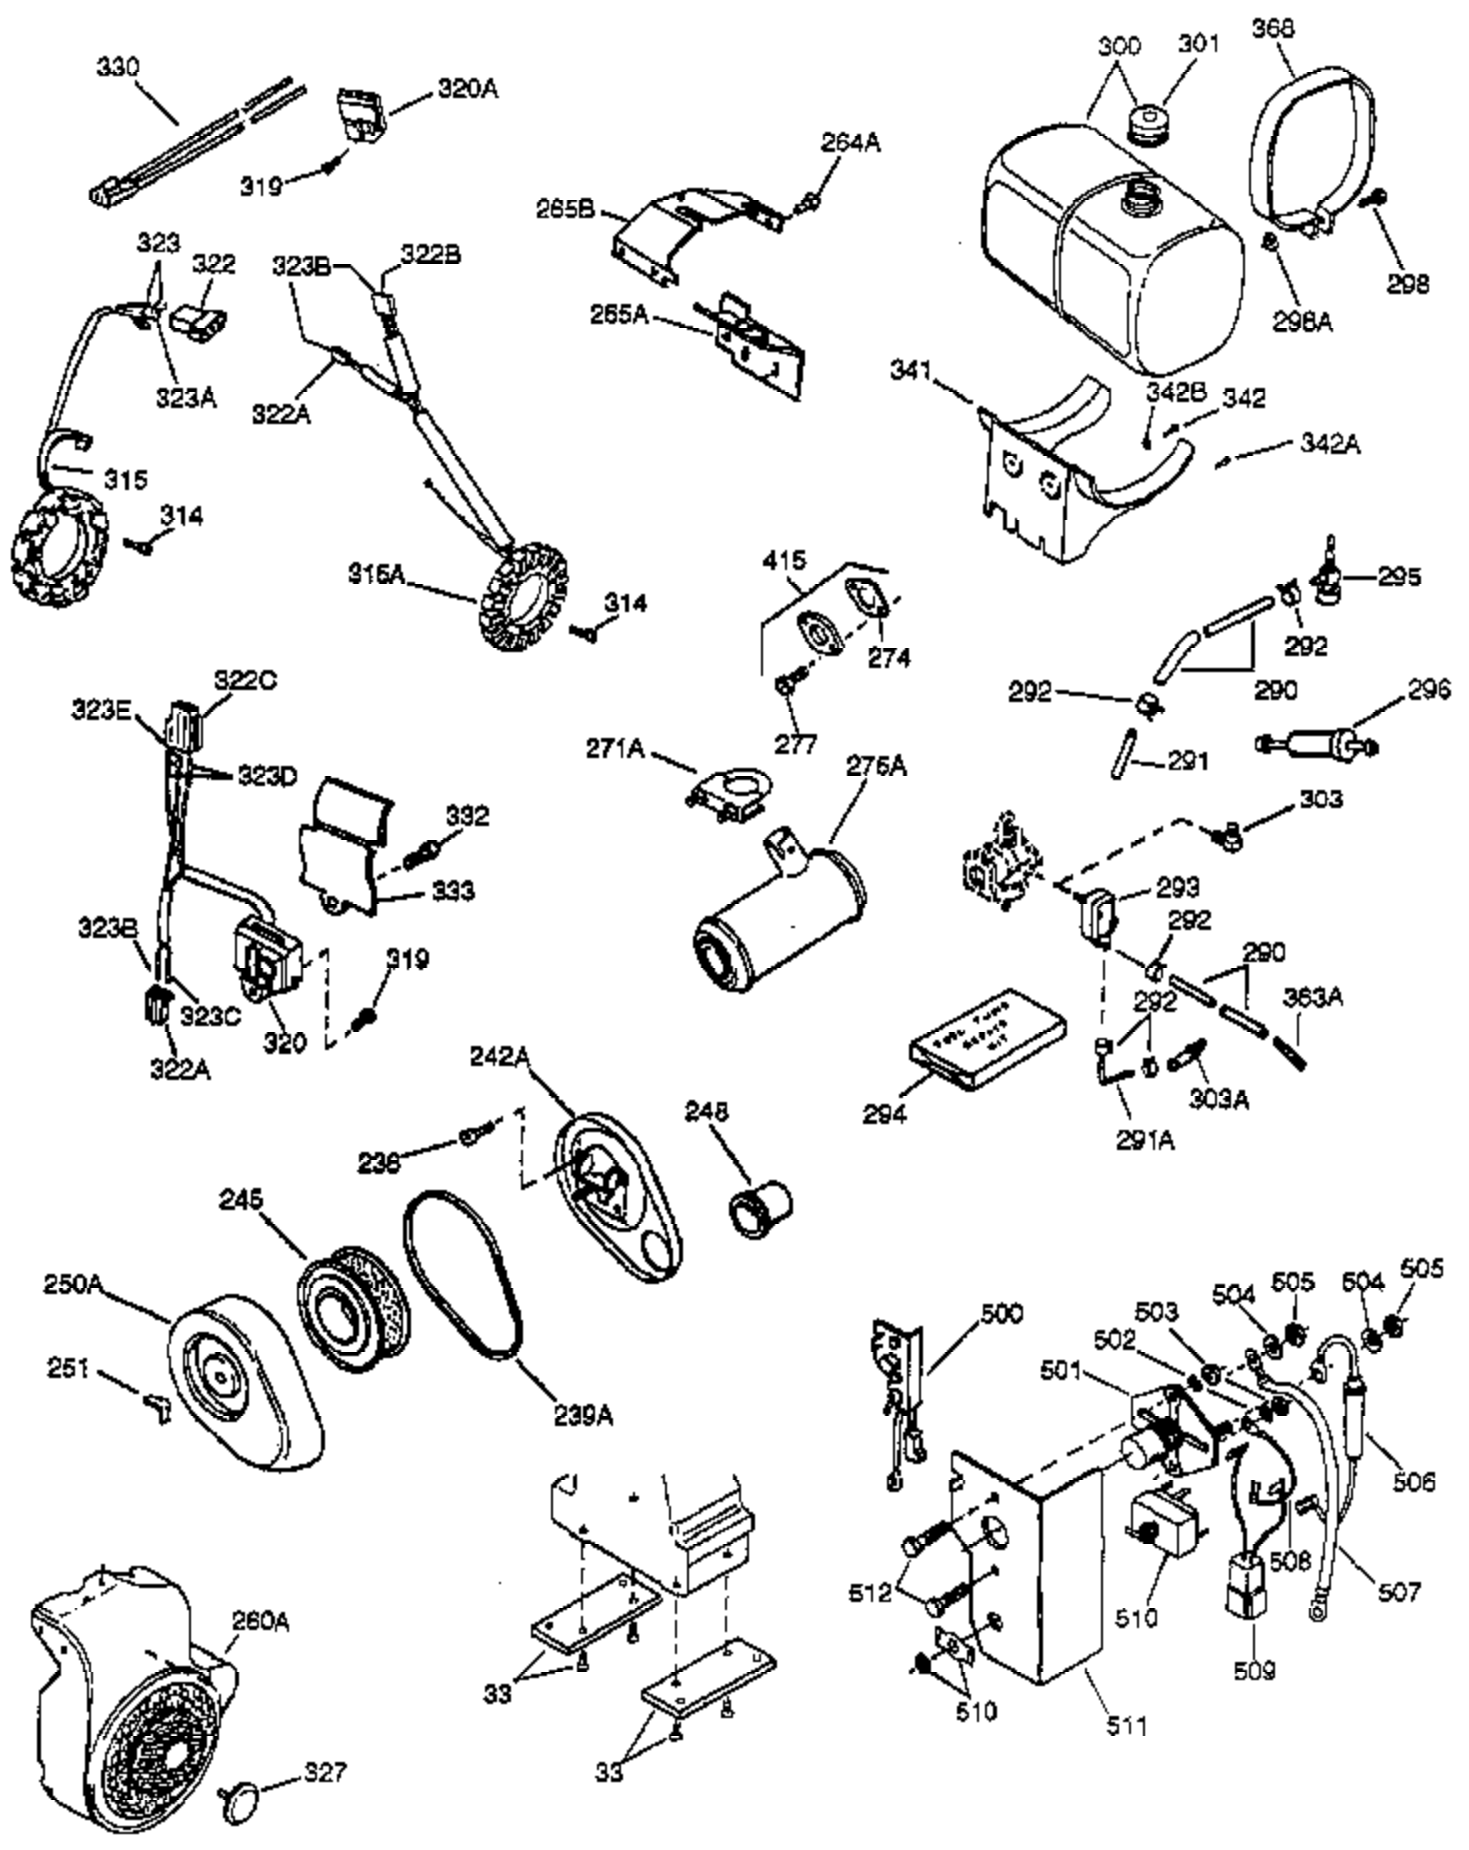

Ref #	Part Number	Qty	Description
16B	31965	1	Governor Spring Plate
238	650399	4	Screw, 10-32 x 5/8"
245	32008	1	Air Cleaner Element
251	650513	1	Wing Nut, 1/4-20
261A	650751	1	Screw, 1/4-20 x 7/16"
271A	35732	1	Muffler Clamp
274	33515A	1	* Exhaust Gasket
290	29774	1	Fuel Line
291	30962	1	Fuel Line
292	26460	4	Fuel Line Clamp
293	33715	1	Pulse Pump (Incl. 294)
294	33010	1	Pulse Pump Repair Kit
295	29683	1	Fuel Shut-Off Valve
298A	650456	1	Lock Nut, 1/4-20
298	650488	1	Screw, 1/4-20 x 1-1/4"
300	33979	1	Fuel Tank (Incl. 301)
301	33032	1	Fuel Cap
303A	32958	1	Fuel Line Fitting
341	33978	1	Fuel Tank Bracket
342	650786	2	Screw, 1/4-20 x 5/8"
342B	650787	2	Belleville Washer
342A	650785	2	Screw, 5/16-18 x 5/8"
355	590452	1	Starter Handle
368	33980	2	Fuel Tank Strap
436B	650399	2	Screw, 10-32 x 5/8"