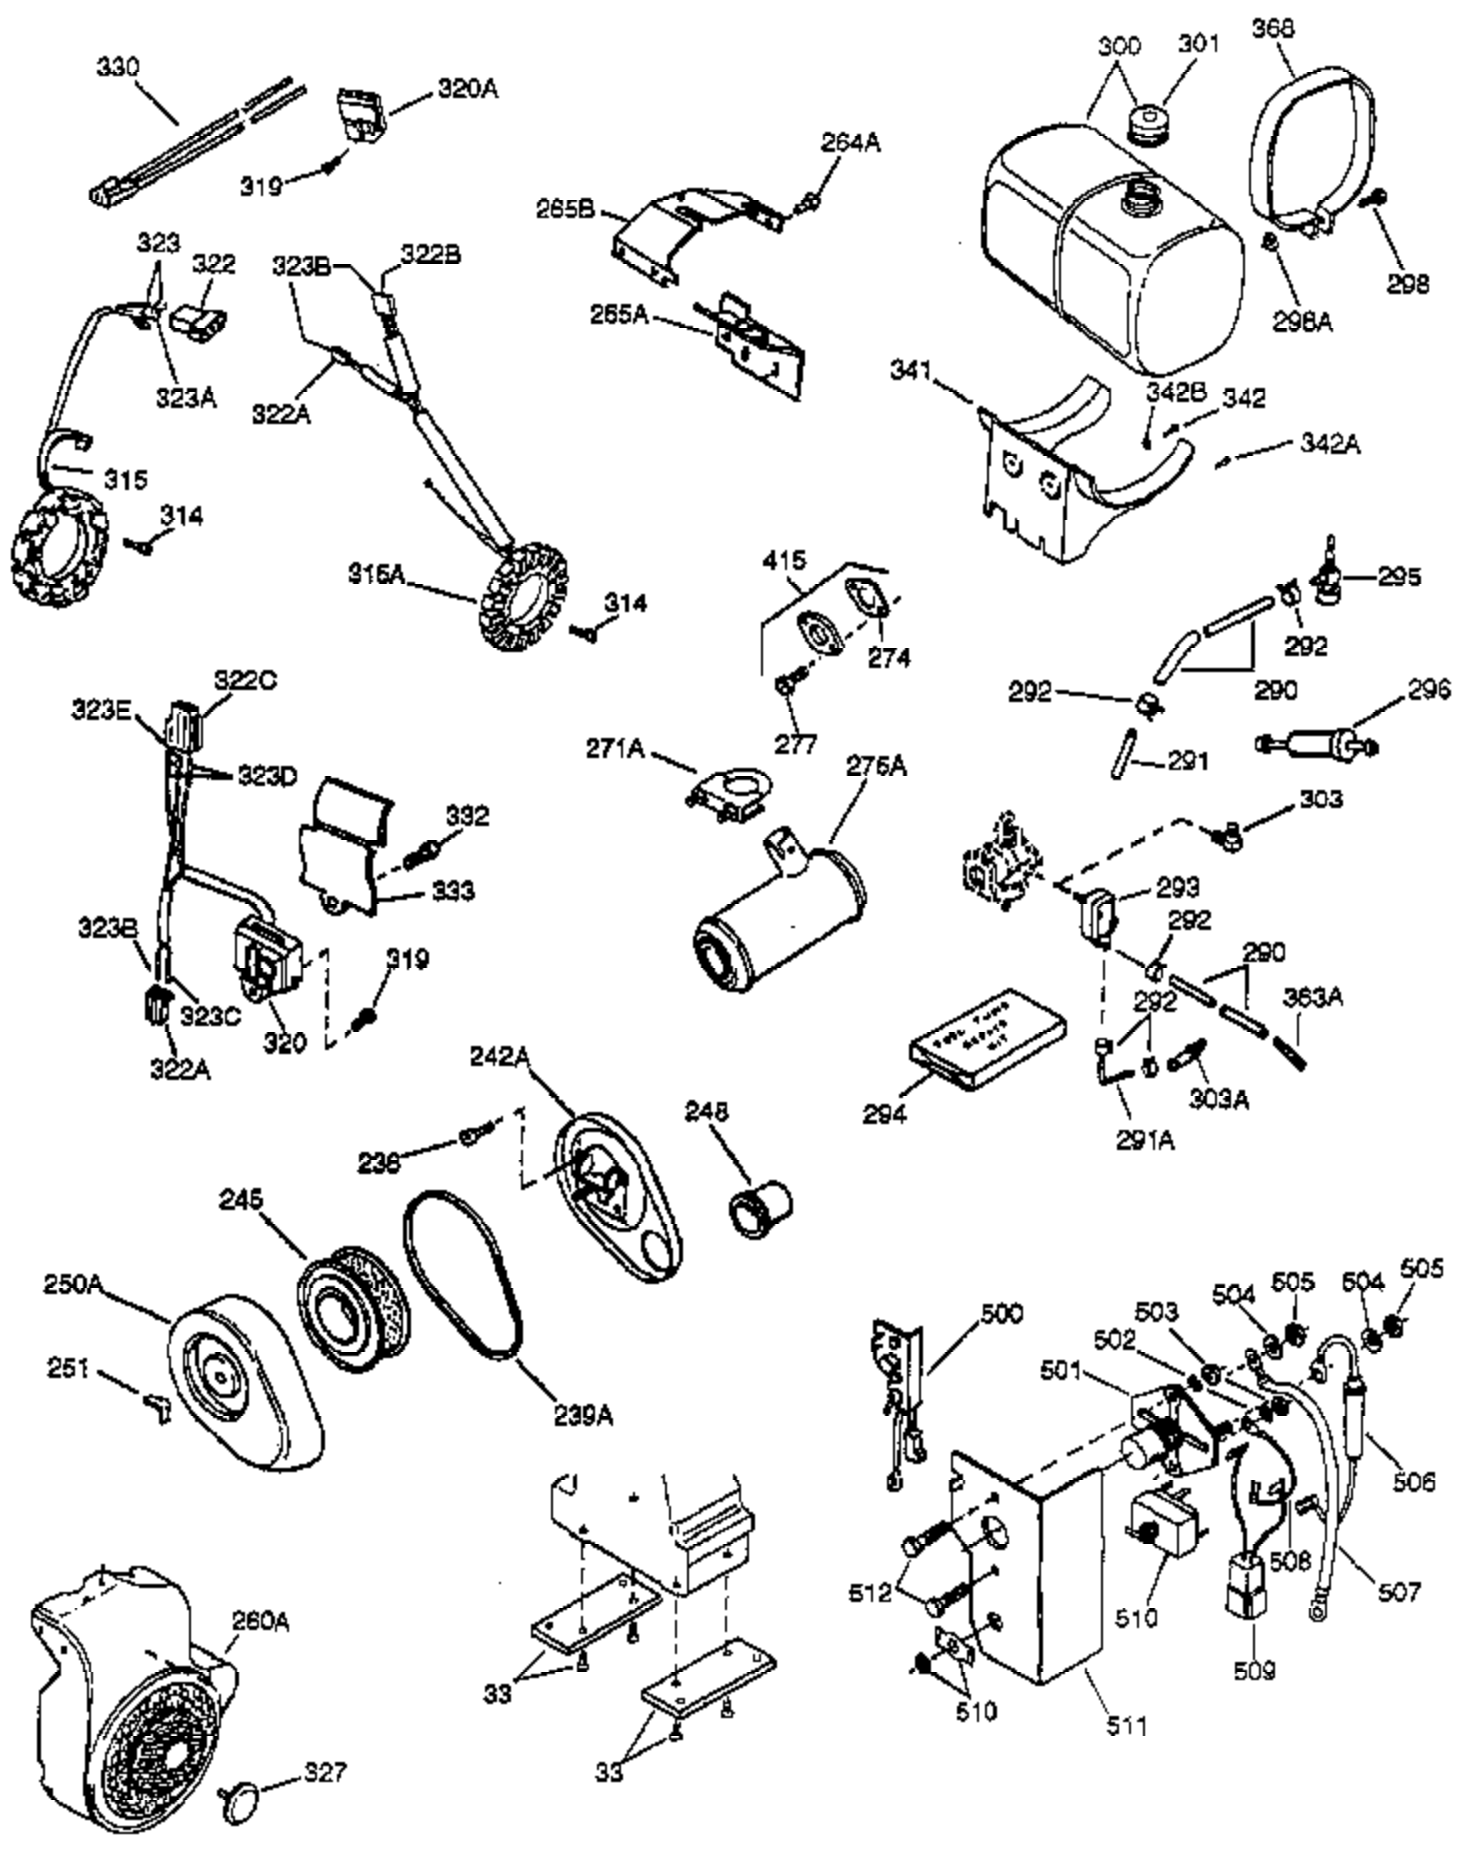

Ref #	Part Number	Qty	Description
16B	31965	1	Governor Spring Plate
238	650399	4	Screw, 10-32 x 5/8"
245	32008	1	Air Cleaner Element
251	650513	1	Wing Nut, 1/4-20
261A	650751	1	Screw, 1/4-20 x 7/16"
271A	35732	1	Muffler Clamp
274	33515A	1	* Exhaust Gasket
290	29774	1	Fuel Line
291	30962	1	Fuel Line
292	26460	4	Fuel Line Clamp
293	35807	1	Pulse Pump (Incl. 294)
294	35791	1	Pulse Pump Repair Kit
295	29683	1	Fuel Shut-Off Valve
298A	650456	1	Lock Nut, 1/4-20
298	650488	1	Screw, 1/4-20 x 1-1/4"
300	33979	1	Fuel Tank (Incl. 301)
301	33032	1	Fuel Cap
303A	32958	2	Fuel Line Fitting
341	33978	1	Fuel Tank Bracket
342	650786	2	Screw, 1/4-20 x 5/8"
342B	650787	2	Belleville Washer
342A	650785	2	Screw, 5/16-18 x 5/8"
355	590452	1	Starter Handle
368	33980	2	Fuel Tank Strap
436B	650399	2	Screw, 10-32 x 5/8"