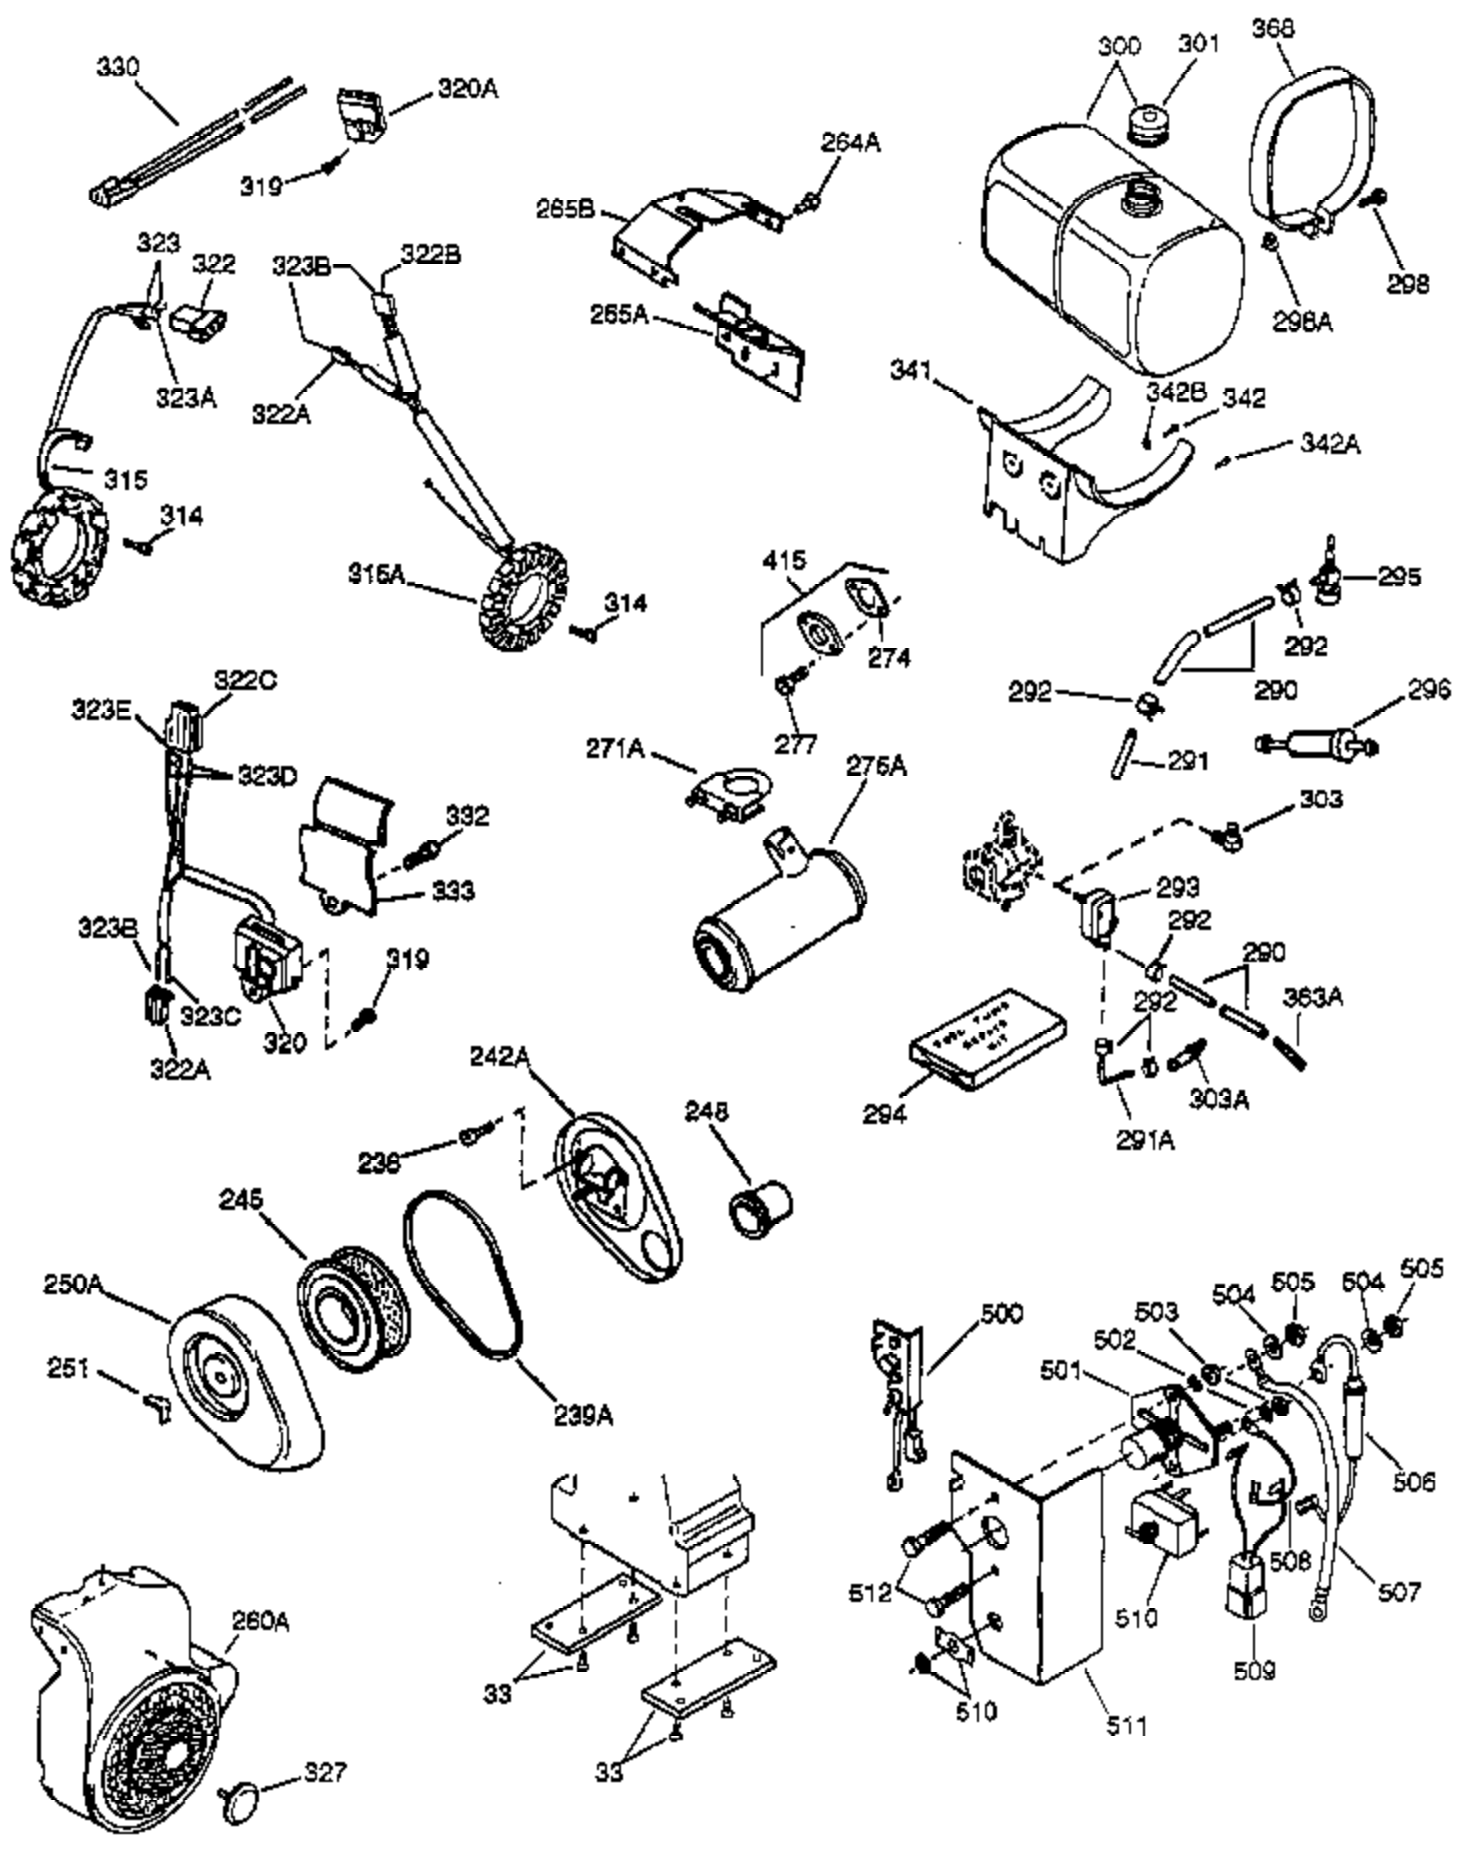

Ref #	Part Number	Qty	Description
16B	31965	1	Governor Spring Plate
238	650399	4	Screw, 10-32 x 5/8"
245	32008	1	Air Cleaner Element
251	650513	1	Wing Nut, 1/4-20
262	650752	1	Screw, 1/4-20 x 7/16"
271A	35732	1	Muffler Clamp
290	29774	1	Fuel Line
291	30962	1	Fuel Line
291A	29774	1	Fuel Line
292	26460	4	Fuel Line Clamp
293	35807	1	Pulse Pump
294	35791	1	Pulse Pump Repair Kit
295	29683	1	Fuel Shut-Off Valve
298A	650456	2	Lock Nut, 1/4-20
298	650488	2	Screw, 1/4-20 x 1-1/4"
300	33979	1	Fuel Tank (Incl. 301)
301	33032	1	Fuel Cap
303	29634	2	Fuel Fitting
319	650595	1	Screw, 5/16-24 x 3/8"
341	33978	1	Fuel Tank Bracket
342B	650787	2	Washer
342	650786	2	Screw, 1/4-20 x 5/8"
342A	650785	2	Screw, 5/16-18 x 5/8"
368	33980	2	Fuel Tank Strap
370G	35274	1	Oil Instruction Decal