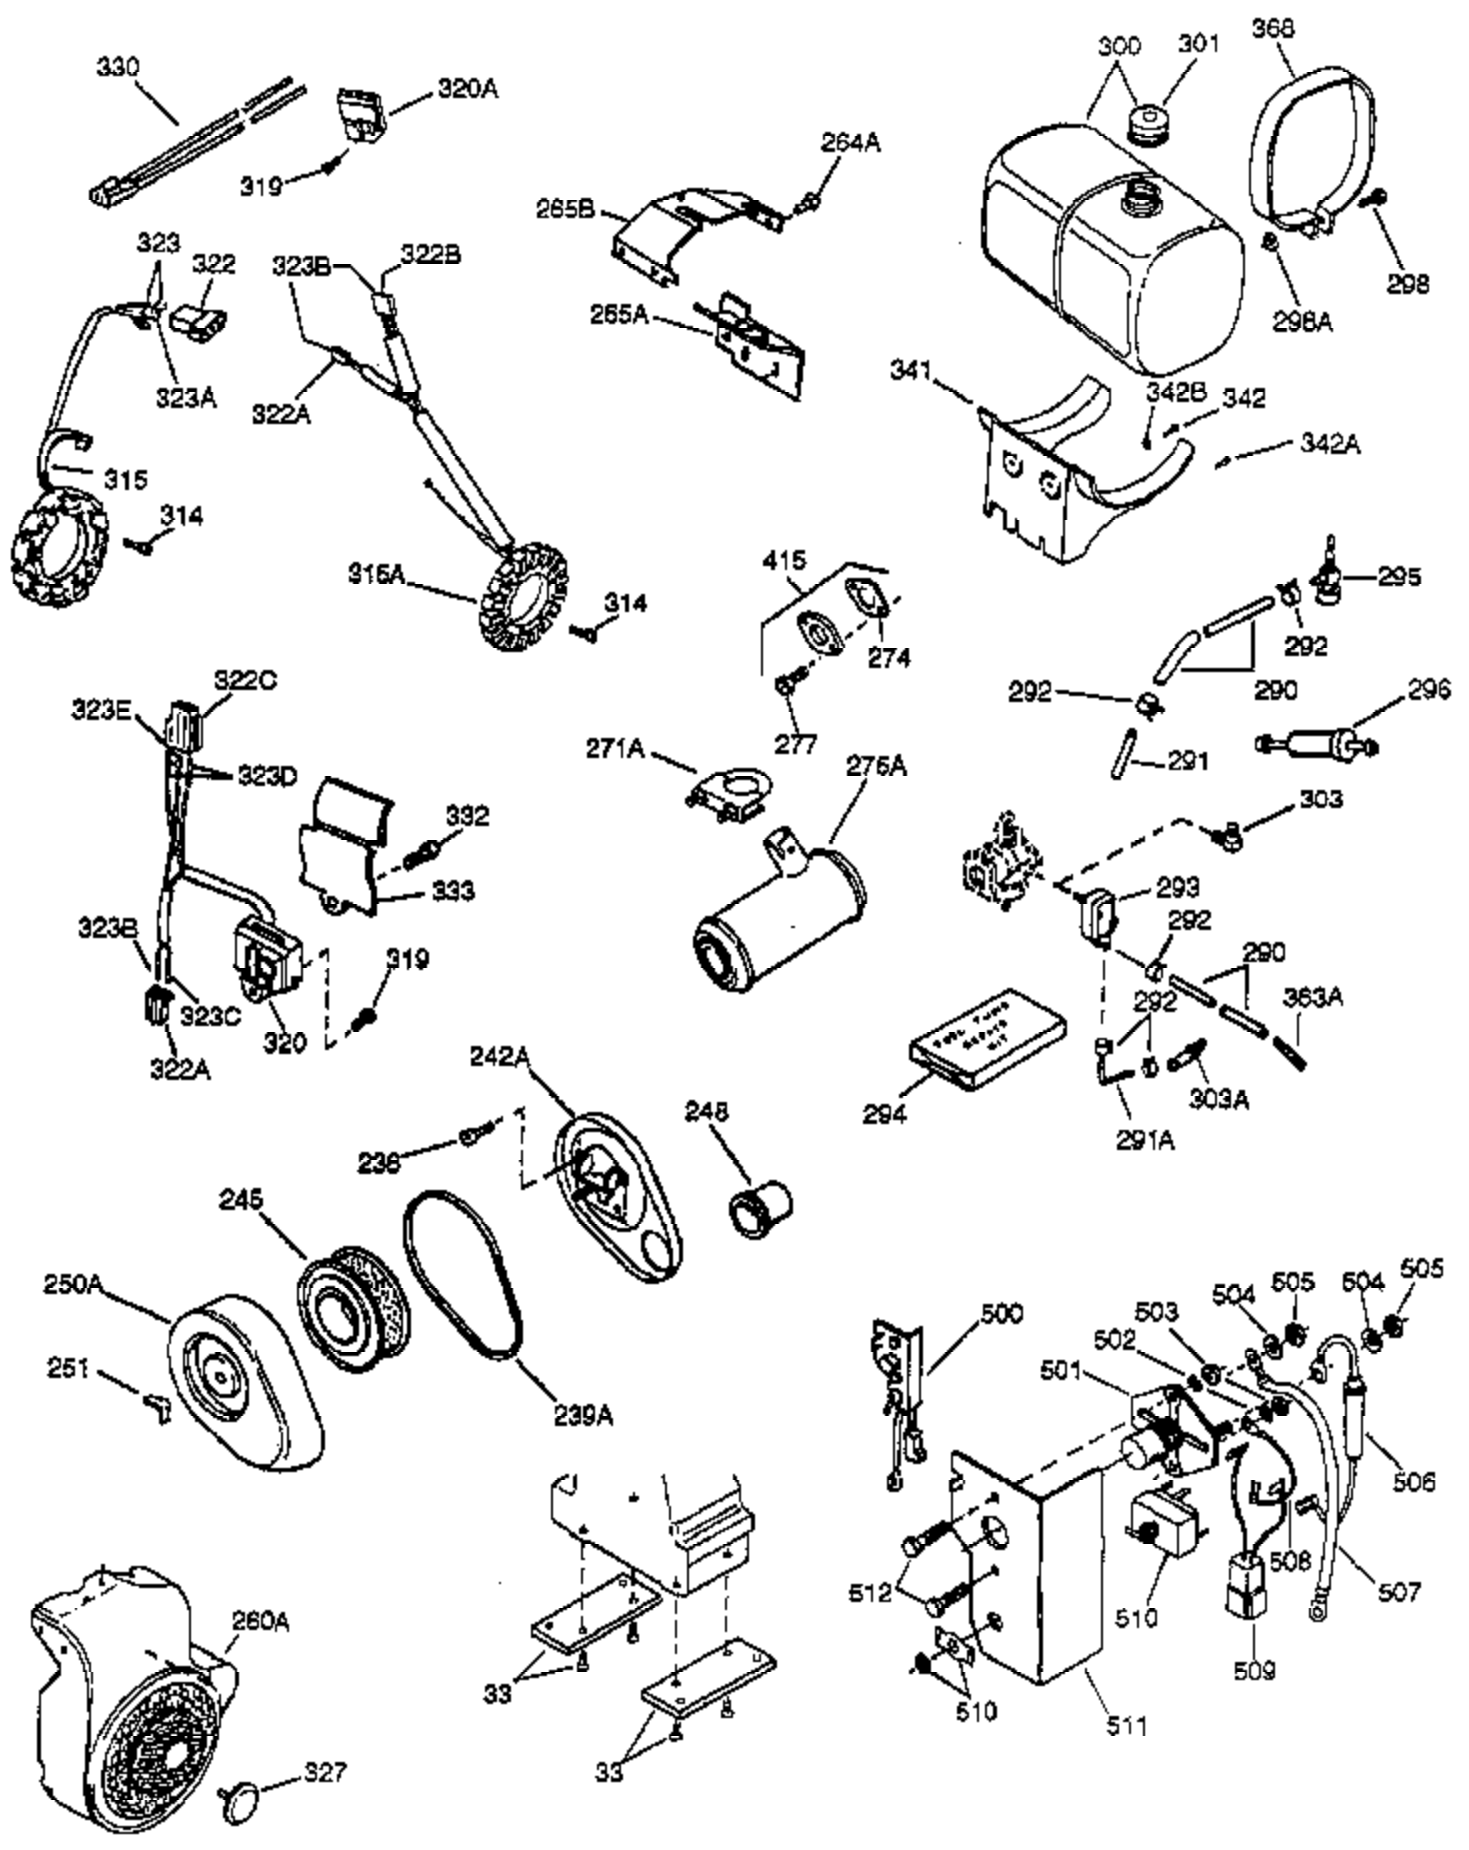

Ref #	Part Number	Qty	Description
16B	31965	1	Governor Spring Plate
238	650399	4	Screw, 10-32 x 5/8"
245	32008	1	Air Cleaner Element
251	650513	1	Wing Nut, 1/4-20
261A	650751	1	Screw, 1/4-20 x 7/16"
271A	35732	1	Muffler Clamp
274	33515A	1	* Exhaust Gasket
290	29774	1	Fuel Line
291	30962	1	Fuel Line
292	26460	4	Fuel Line Clamp
293	33715	1	Pulse Pump (Incl. 294)
294	33010	1	Pulse Pump Repair Kit
295	29683	1	Fuel Shut-Off Valve
298A	650456	1	Lock Nut, 1/4-20
298	650488	1	Screw, 1/4-20 x 1-1/4"
300	33979	1	Fuel Tank (Incl. 301)
301	33032	1	Fuel Cap
303A	29634	1	Fuel Line Fitting
341	34148	1	Fuel Tank Bracket
342	650786	2	Screw, 1/4-20 x 5/8"
342B	650787	2	Belleville Washer
342A	650785	2	Screw, 5/16-18 x 5/8"
355	590452	1	Starter Handle
363A	34148	1	Fuel Line Spring
368	33980	2	Fuel Tank Strap
436B	650399	2	Screw, 10-32 x 5/8"