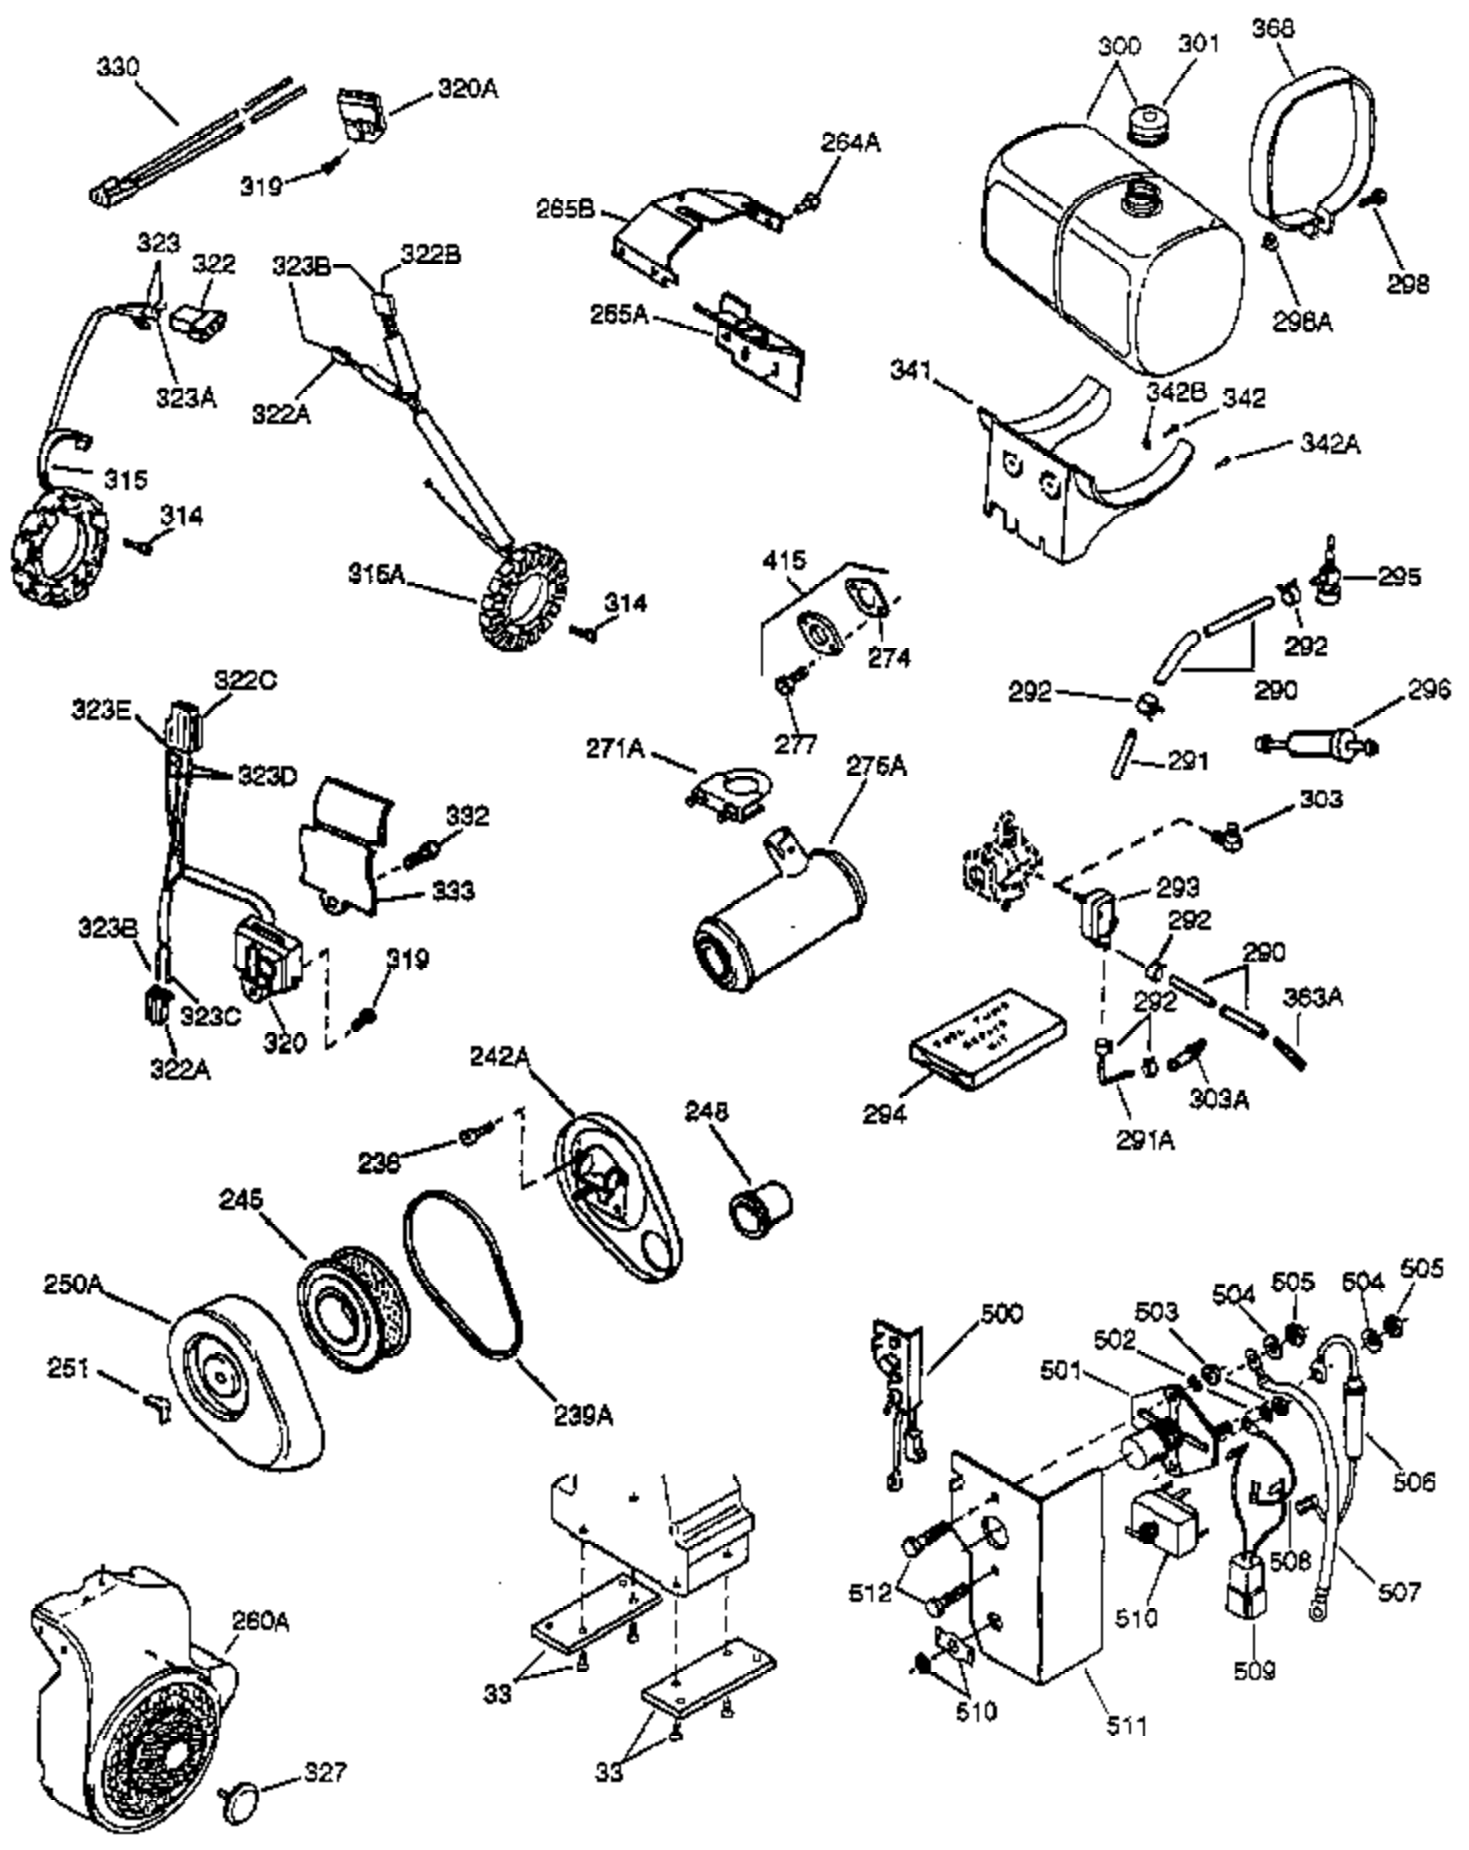

Ref #	Part Number	Qty	Description
16B	31965	1	Governor Spring Plate
238	650399	4	Screw, 10-32 x 5/8"
239A	34197	1	* Air Cleaner Gasket
242A	35473	1	Air Cleaner Bracket
245	32008	1	Air Cleaner Element
248	34194A	1	Air Cleaner Tube
251	650513	1	Wing Nut, 1/4-20
261A	650751	1	Screw, 1/4-20 x 7/16"
264A	650128	2	Screw, 10-24 x 1/2"
265B	34284	1	Cylinder Head Cover
271A	35732	1	Muffler Clamp
274	33515A	1	* Exhaust Gasket
290	29774	1	Fuel Line
291	30962	1	Fuel Line
292	26460	4	Fuel Line Clamp
293	33715	1	Pulse Pump (Incl. 249)
294	33010	1	Pulse Pump Repair Kit
298	650488	1	Screw, 1/4-20 x 1-1/4"
298A	650456	1	Lock Nut, 1/4-20
300	33979	1	Fuel Tank (Incl. 301)
301	33032	1	Fuel Cap
303A	29634	1	Fuel Line Fitting
332	650736	1	Screw, 10-16 x 3/8"
333	34276	1	Cover Plate
341	33978	1	Fuel Tank Bracket
342	650786	2	Screw, 1/4-20 x 5/8"
342B	650787	2	Belleville Washer
342A	650785	2	Screw, 5/16-18 x 5/8"
355	590452	1	Starter Handle
363A	34148	1	Fuel Line Spring
368	33980	2	Fuel Tank Strap
436B	650399	2	Screw, 10-32 x 5/8"