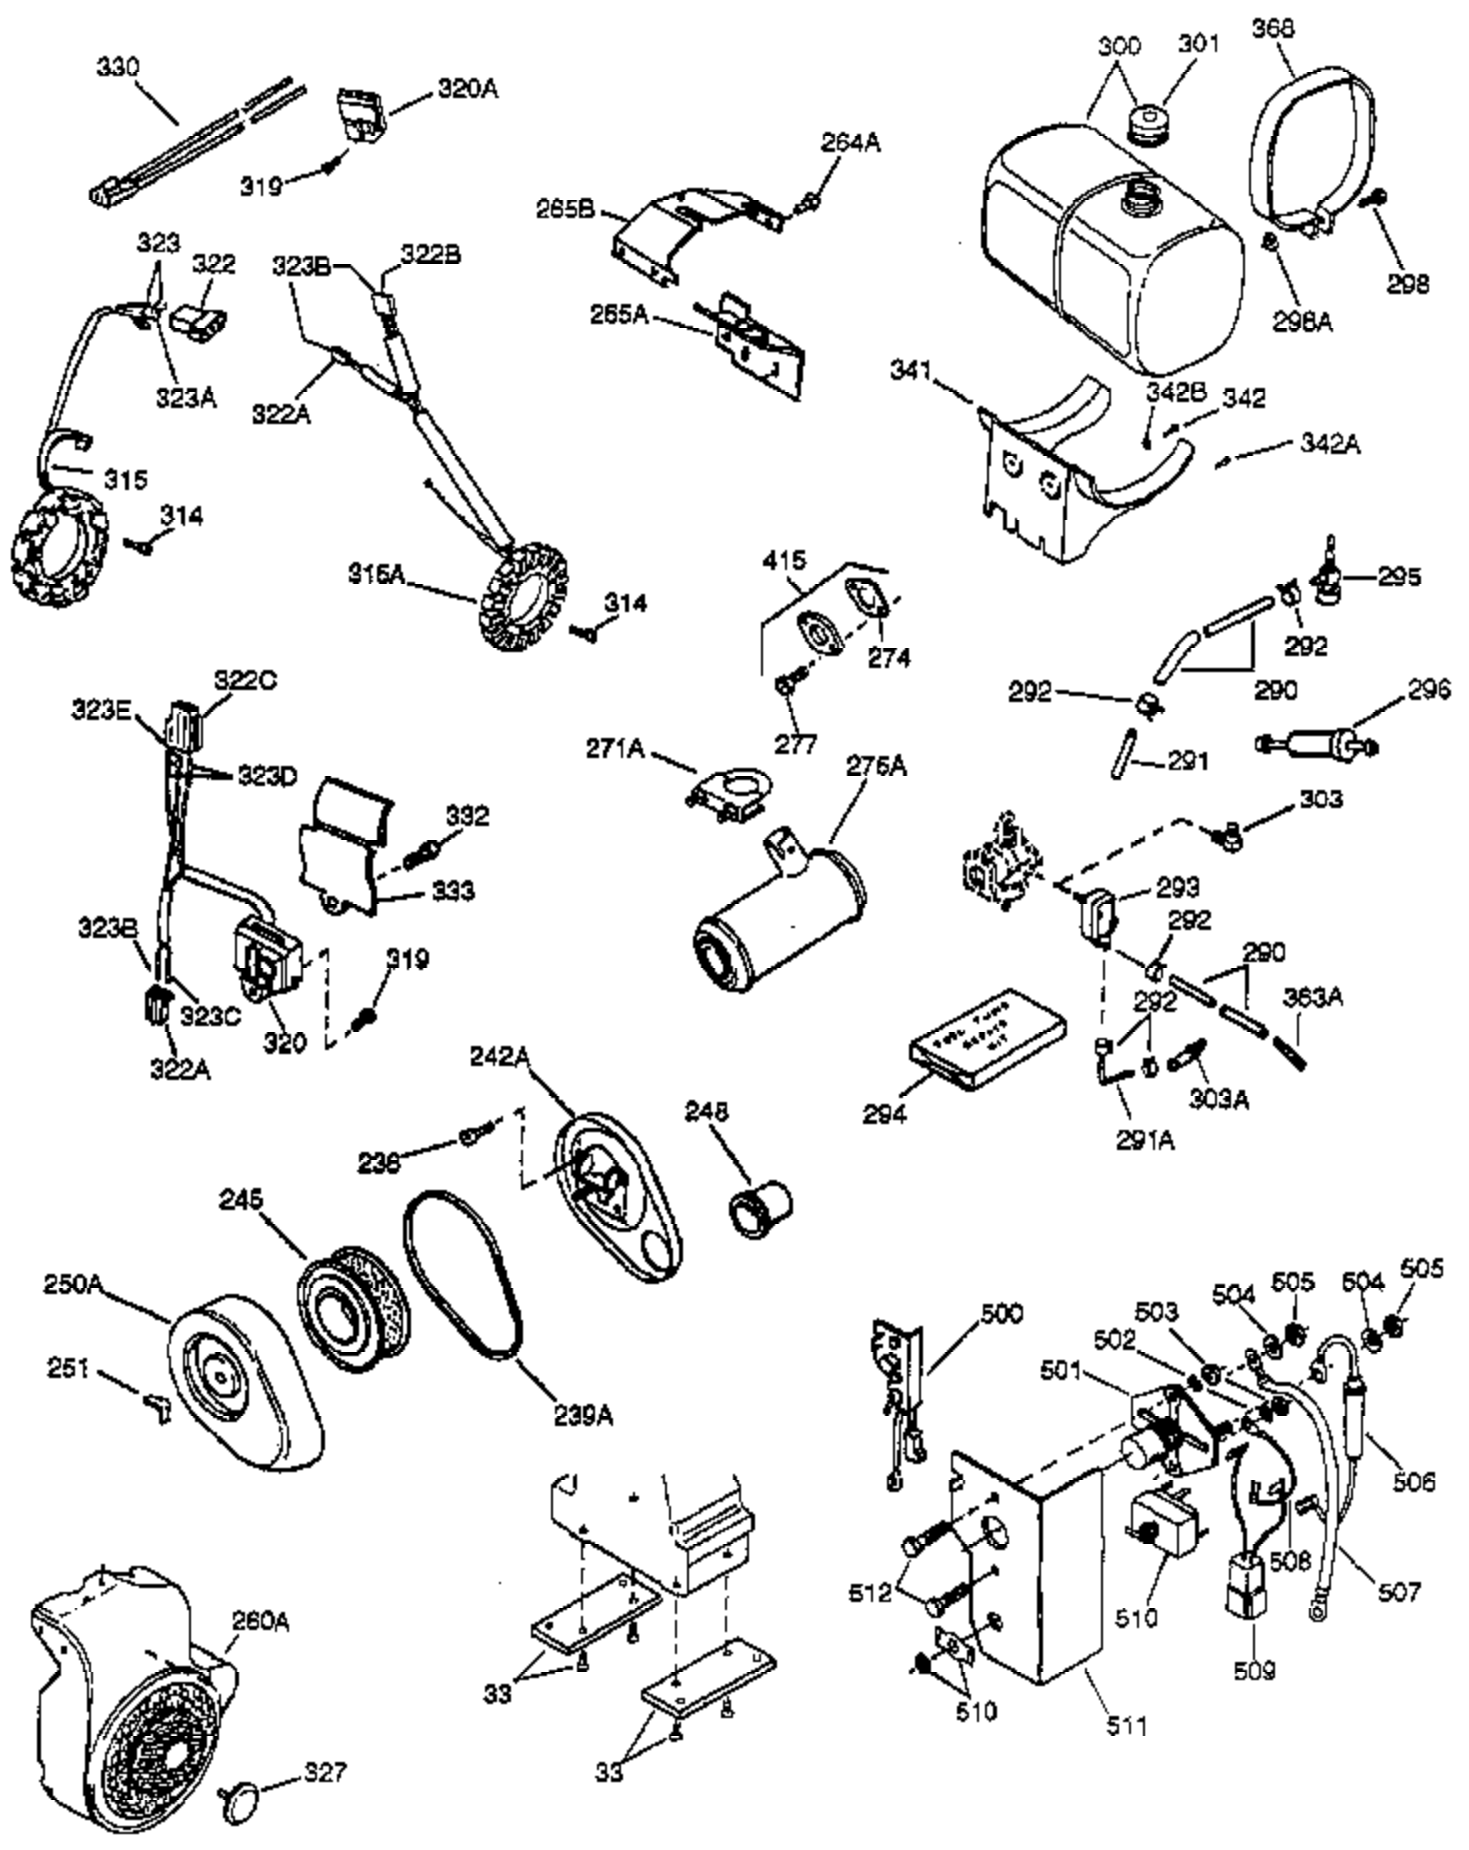

Ref #	Part Number	Qty	Description
16B	31965	1	Governor Spring Plate
238	650399	4	Screw, 10-32 x 5/8"
239A	34197	1	Air Cleaner Gasket
242A	35473	1	Air Cleaner Bracket
245	32008	1	Air Cleaner Element
248	34194A	1	Air Cleaner Tube
251	650513	1	Wing Nut, 1/4-20
261A	650751	1	Screw, 1/4-20 x 7/16"
264A	650128	2	Screw, 10-24 x 1/2"
265B	34284	1	Cylinder Head Cover
265A	34283	1	Cylinder Head Cover
271A	35732	1	Muffler Clamp
274	33515A	1	* Exhaust Gasket
290	29774	1	Fuel Line
291	30962	1	Fuel Line
292	26460	4	Fuel Line Clamp
293	35807	1	Pulse Pump (Incl. 294)
295	29683	1	Fuel Shut-Off Valve
298A	650456	1	Lock Nut, 1/4-20
298	650488	1	Screw, 1/4-20 x 1-1/4"
300	33979	1	Fuel Tank (Incl. 301)
301	33032	1	Fuel Cap
303A	29634	1	Fuel Line Fitting
303	29634	1	Fuel Fitting
332	650736	1	Screw, 10-16 x 3/8"
333	34276	1	Regulator Cover Plate
341	33978	1	Fuel Tank Bracket
342B	650787	2	Belleville Washer
342	650786	2	Screw, 1/4-20 x 5/8"
342A	650785	2	Screw, 5/16-18 x 5/8"
355	590452	1	Starter Handle
368	33980	2	Fuel Tank Strap
436B	650399	2	Screw, 10-32 x 5/8"