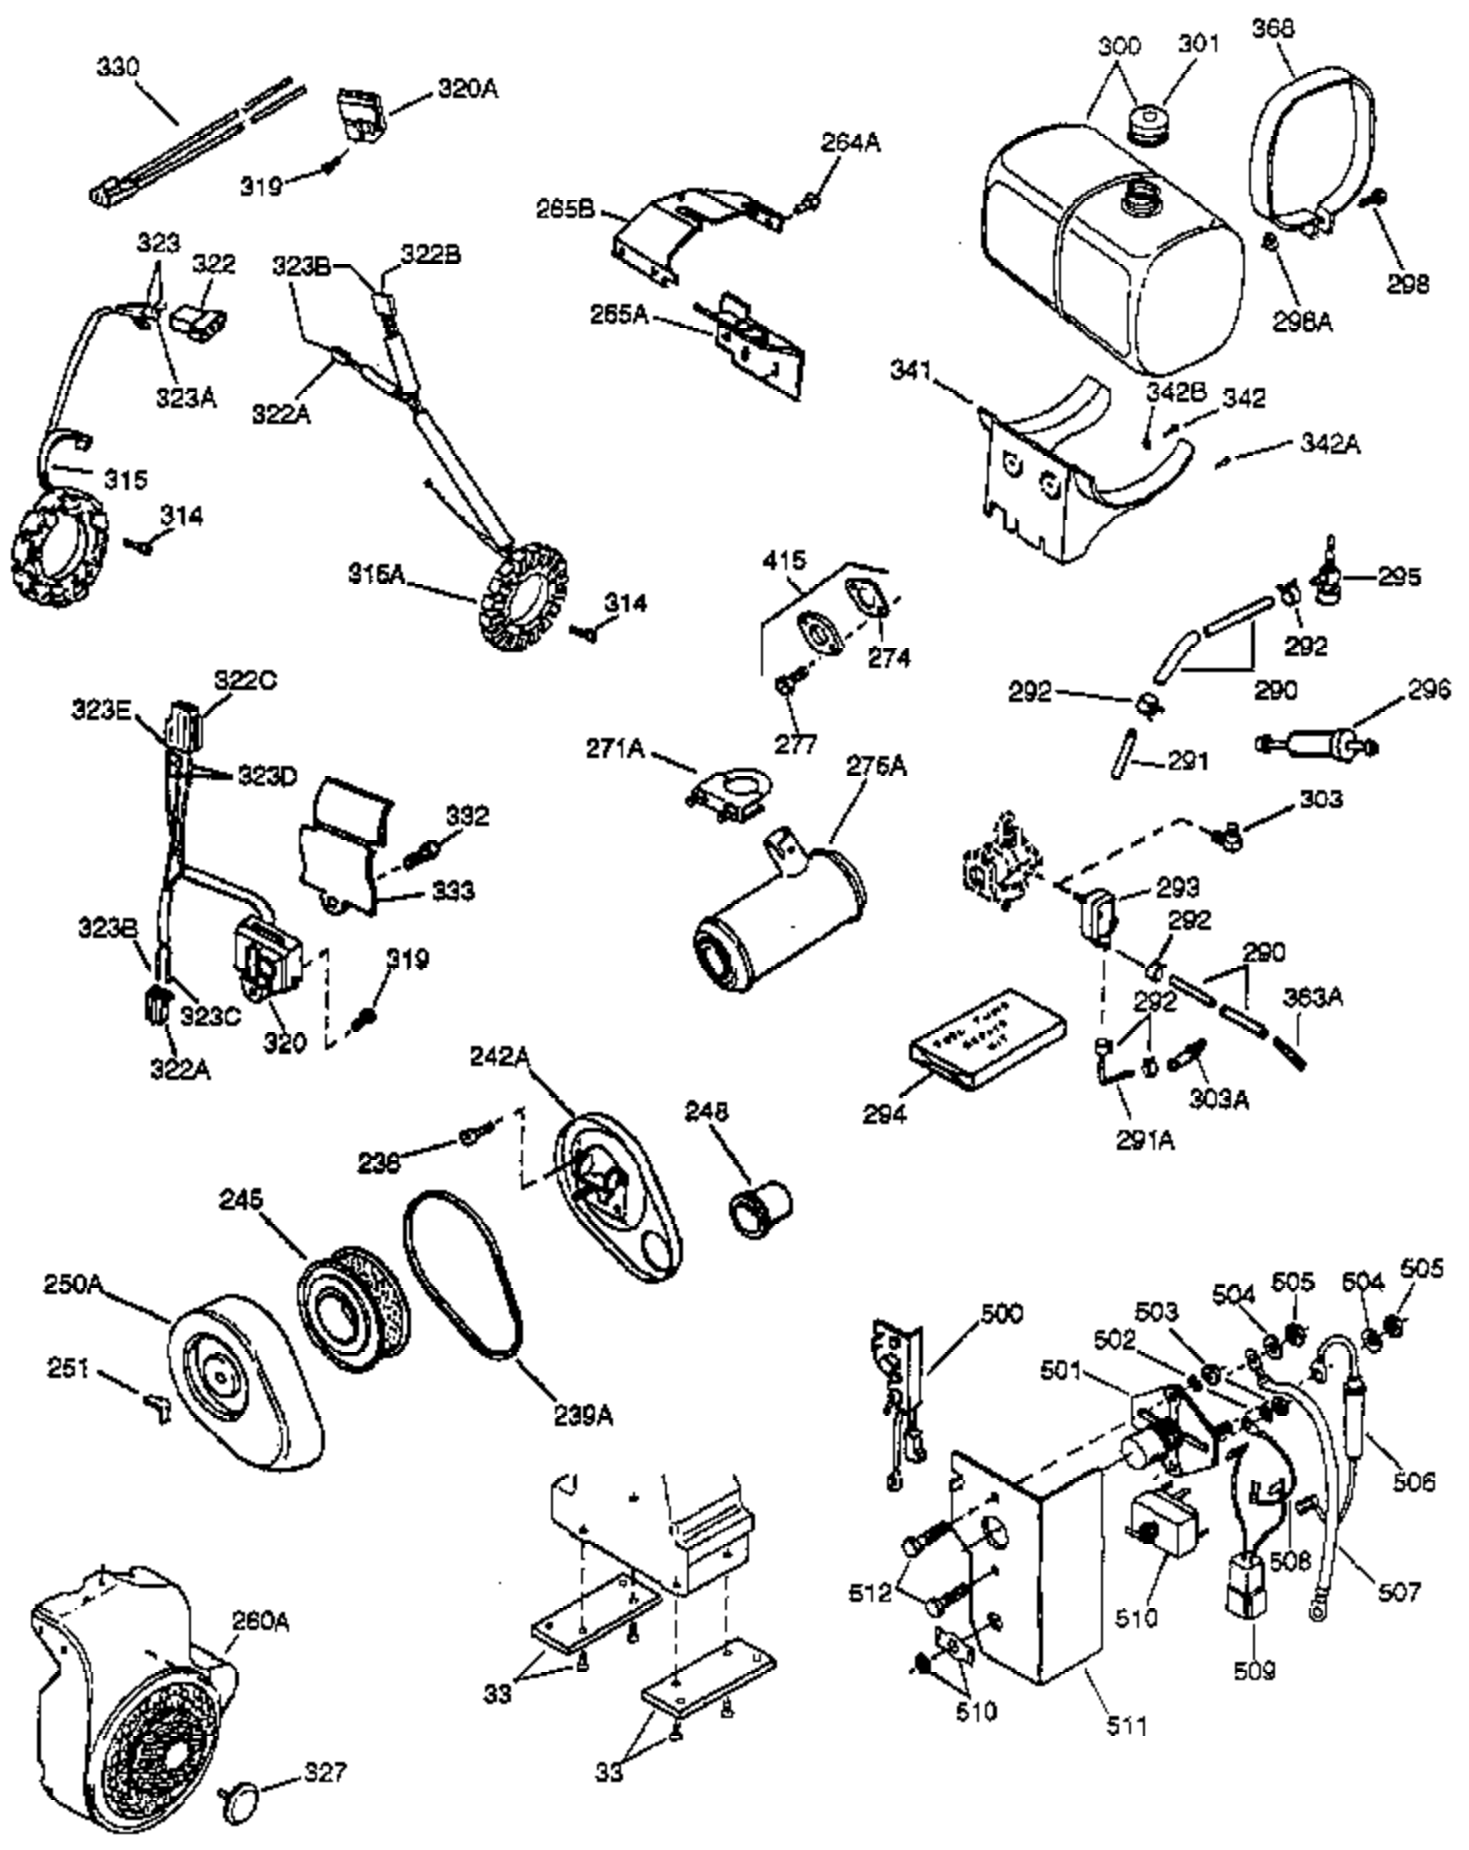

Ref #	Part Number	Qty	Description
16B	31965	1	Governor Spring Plate
238	650399	4	Screw, 10-32 x 5/8"
239A	34197	1	* Air Cleaner Gasket
242A	35473	1	Air Cleaner Bracket
245	32008	1	Air Cleaner Element
248	34193	1	Air Cleaner Tube
251	650513	1	Wing Nut, 1/4-20
261A	650751	1	Screw, 1/4-20 x 7/16"
264A	650128	2	Screw, 10-24 x 1/2"
265A	34283	1	Cylinder Head Cover
265B	34284	1	Cylinder Head Cover
271A	35732	1	Muffler Clamp
274	33515A	1	* Exhaust Gasket
290	29774	1	Fuel Line
291	30962	1	Fuel Line
292	26460	4	Fuel Line Clamp
293	33715	1	Pulse Pump (Incl. 294)
294	33010	1	Pulse Pump Repair Kit
295	29683	1	Fuel Shut-Off Valve
298A	650456	1	Lock Nut, 1/4-20
298	650488	1	Screw, 1/4-20 x 1-1/4"
300	33979	1	Fuel Tank (Incl. 301)
301	33032	1	Fuel Cap
303A	29634	1	Fuel Line Fitting
332	650736	1	Screw, 10-16 x 3/8"
333	34276	1	Regulator Cover Plate
341	33978	1	Fuel Tank Bracket
342	650786	2	Screw, 1/4-20 x 5/8"
342B	650787	2	Belleville Washer
342A	650785	2	Screw, 5/16-18 x 5/8
355	590452	1	Starter Handle
363	34148	1	Fuel Line Spring
368	33980	2	Fuel Tank Strap
436B	650399	2	Screw, 10-32 x 5/8"