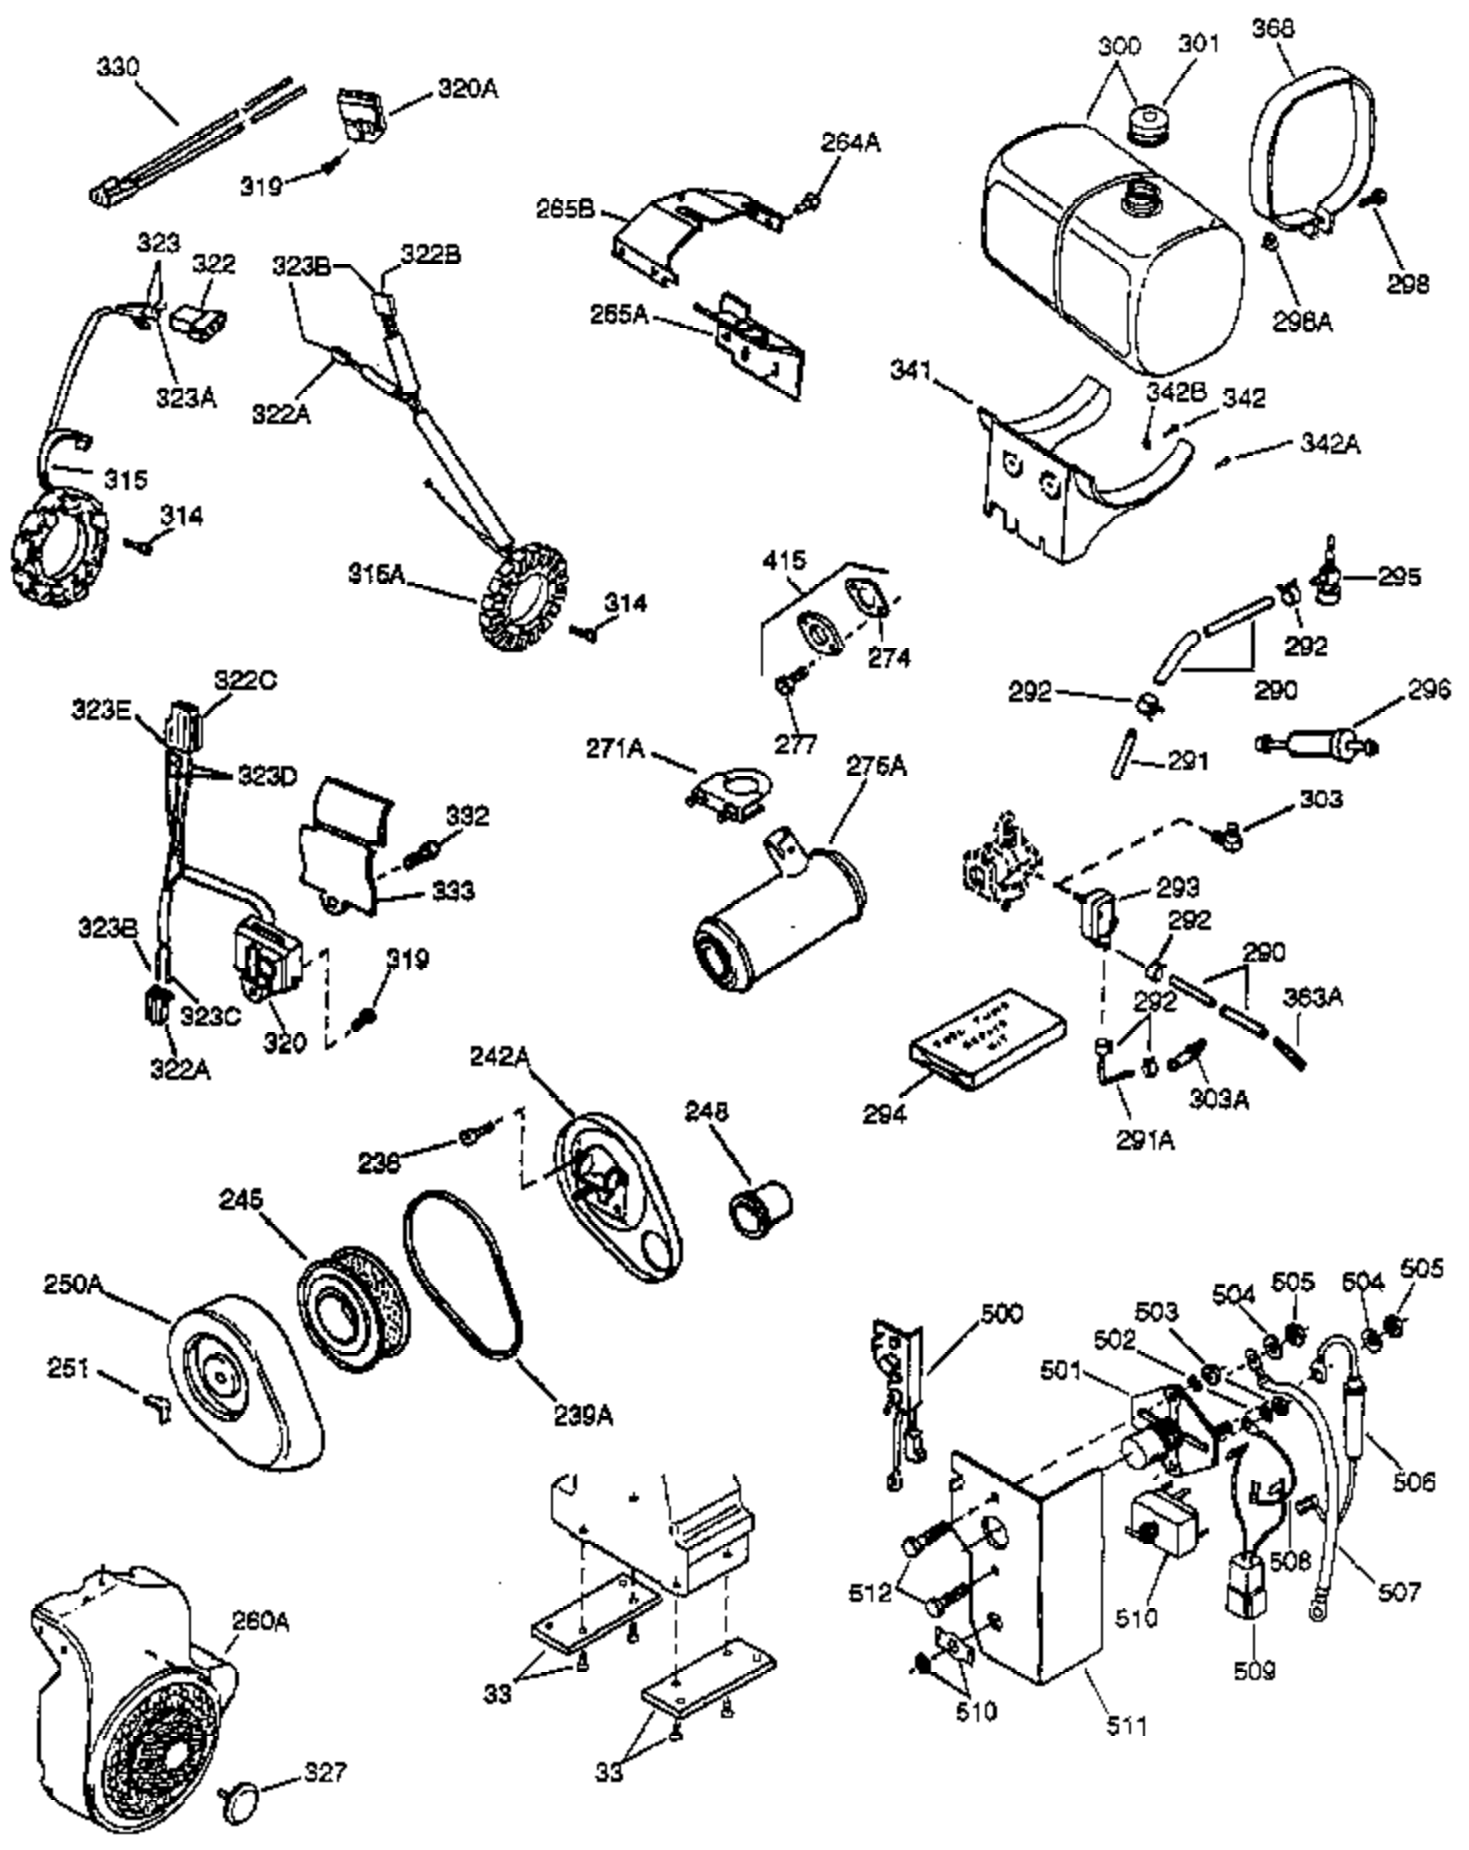

Ref #	Part Number	Qty	Description
16B	31965	1	Governor Spring Plate
238	650399	4	Screw, 10-32 x 5/8"
239A	34197	1	* Air Cleaner Gasket
242A	35473	1	Air Cleaner Bracket
245	32008	1	Air Cleaner Element
248	34194A	1	Air Cleaner Tube
250A	34193	1	Air Cleaner Cover
251	650513	1	Wing Nut, 1/4-20
261A	650751	1	Screw, 1/4-20 x 7/16"
264A	650128	2	Screw, 10-24 x 1/2"
265B	34284	1	Cylinder Head Cover
265A	34283	1	Cylinder Head Cover
271A	35732	1	Muffler Clamp
274	33515A	1	* Exhaust Gasket
290	29774	1	Fuel Line
291	30962	1	Fuel Line
292	26460	4	Fuel Line Clamp
293	33715	1	Pulse Pump (Incl 294)
294	33010	1	Pulse Pump Repair Kit
295	29683	1	Fuel Shut-Off Valve
298A	650456	1	Lock Nut, 1/4-20
298	650488	1	Screw, 1/4-20 x 1-1/4"
300	33979	1	Fuel Tank (Incl. 301)
301	33032	1	Fuel Cap
303A	29634	1	Fuel Line Fitting
314	650521	2	Screw, 10-32 x 1-1/8"
315	610902	1	Alternator Coil (20 Amp)(Incl. 322,32 3&323A)
319	30063	1	Screw, Torx T-30, 1/4-20 x 1/2"
320	610996	1	Regulator (Incl. 322A,322C,323B,323C, 323D&323E)
322A	610921	1	Connector
322C	611202	1	Connector
322	611200	1	Connector
323B	610922	1	Terminal
323C	610989	1	Terminal
323D	610991	2	Terminal
323E	610992	1	Terminal
323	610904	1	Terminal
323A	610905	2	Terminal
330	34393	1	Alternator Adapter Cord Ass'y
342B	650787	2	Belleville Washer
342A	650785	2	Screw,5/16-18 x 5/8"
342	650786	2	Screw, 1/4-20 x 5/8"
355	590452	1	Starter Handle
363A	34148	1	Fuel Line Spring
368	33978	2	Fuel Tank Strap
368	33980	2	Fuel Tank Strap
500	730198	1	Electric Starter Switch (Incl. 501-51 2)