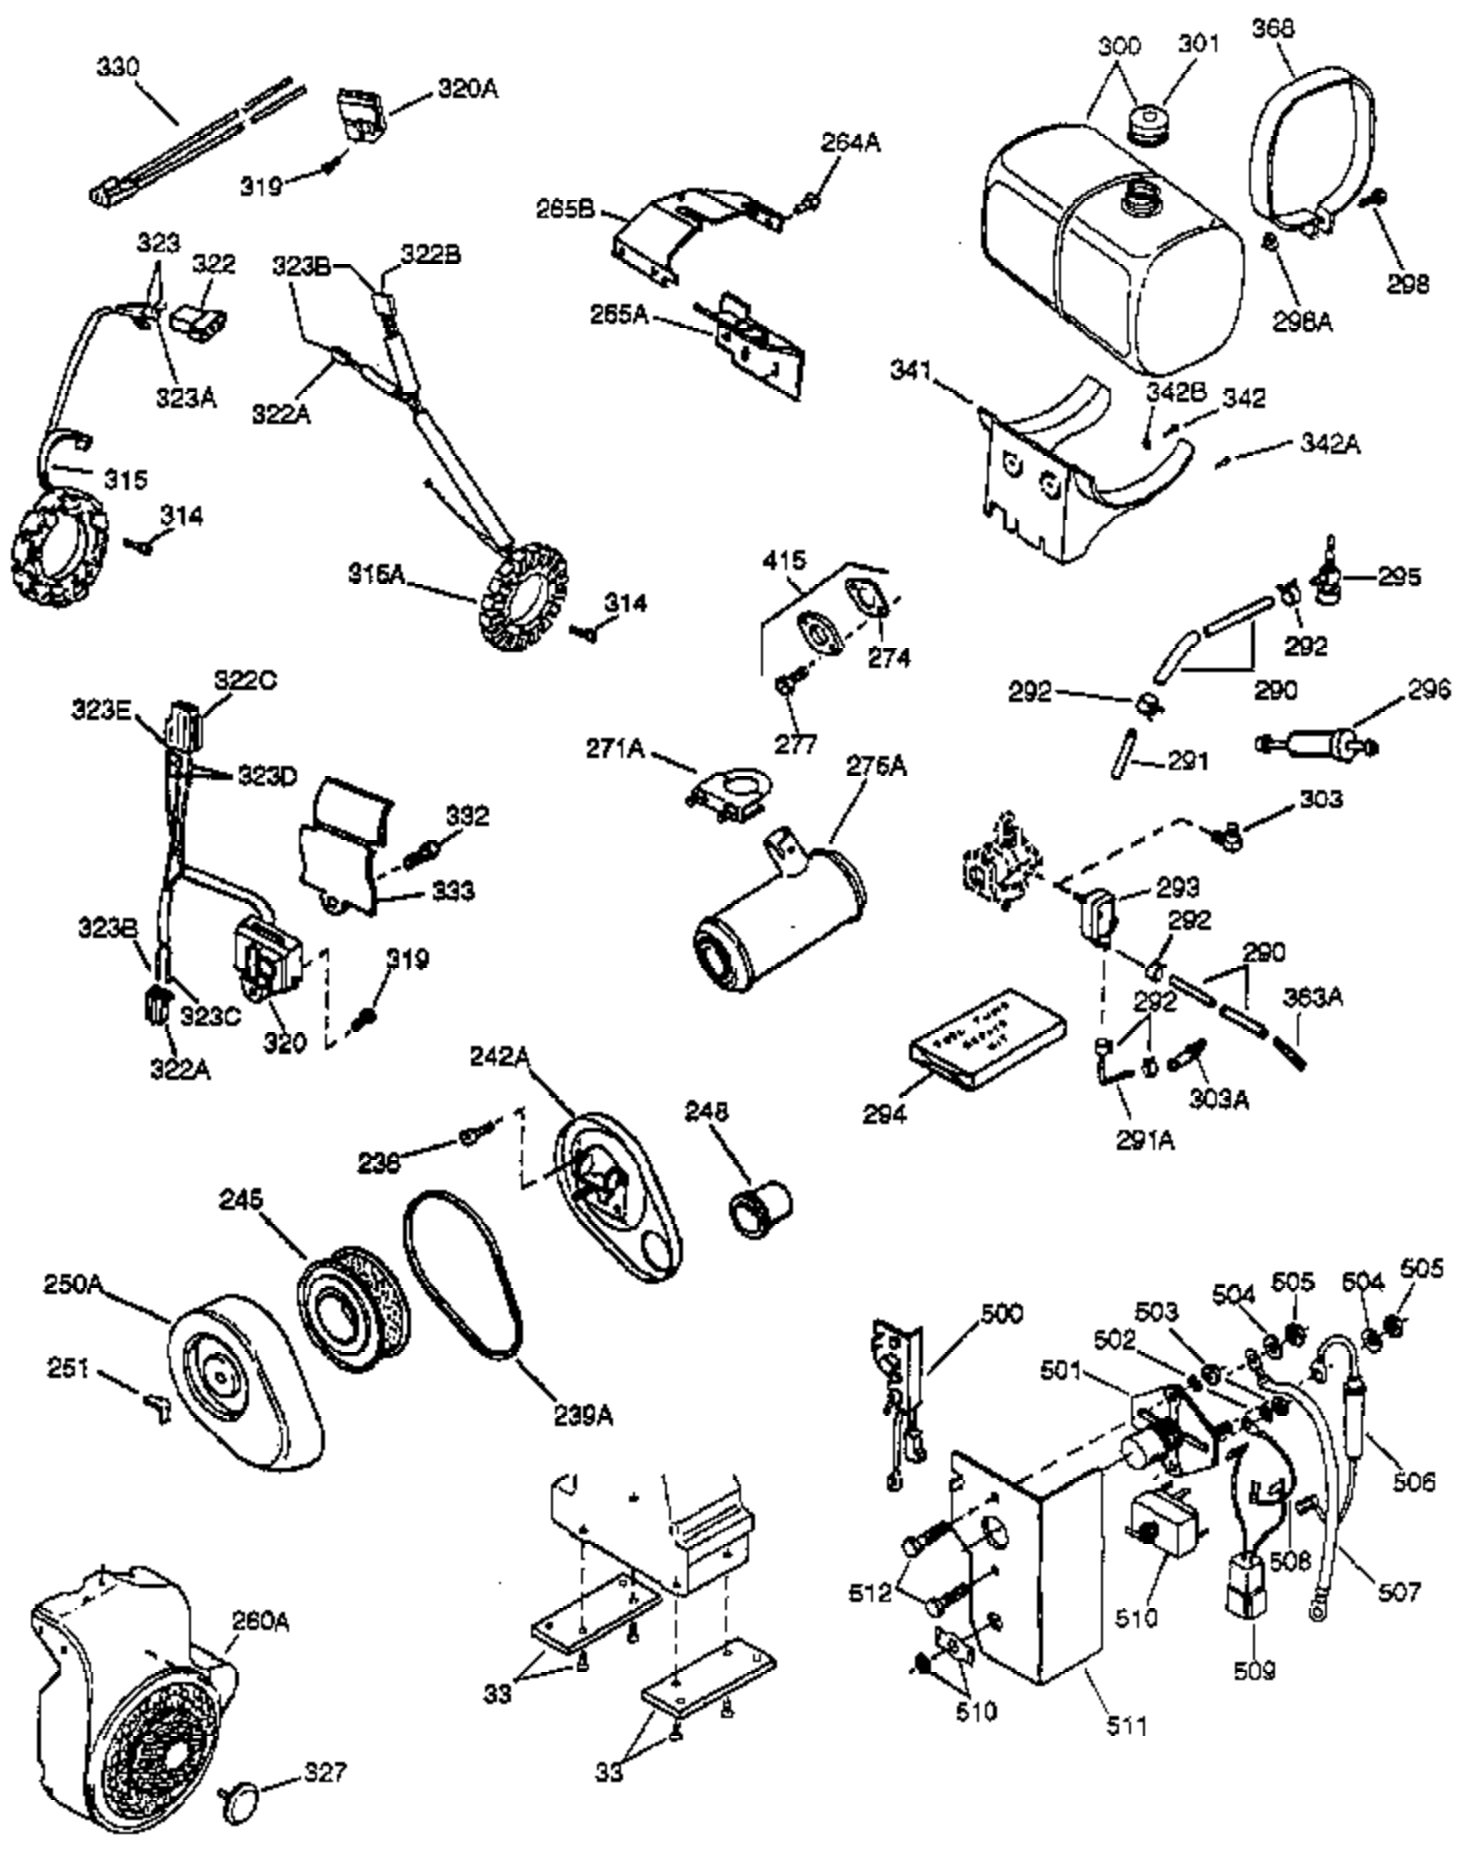

Ref #	Part Number	Qty	Description
16B	31965	1	Governor Spring Plate
238	650399	4	Screw, 10-32 x 5/8"
239A	34197	1	* Air Cleaner Gasket
242A	35473	1	Air Cleaner Bracket
245	32008	1	Air Cleaner Element
248	34194A	1	Air Cleaner Tube
250A	34193	1	Air Cleaner Cover
251	650513	1	Wing Nut, 1/4-20
261A	650751	1	Screw, 1/4-20 x 7/16"
264A	650128	2	Screw, 10-24 x 1/2"
265A	34283	1	Cylinder Head Cover
271A	35732	1	Muffler Clamp
274	33515A	1	* Exhaust Gasket
290	29774	1	Fuel Line
291	30962	1	Fuel Line
292	26460	4	Fuel Line Clamp
293	35807	1	Pulse Pump (Incl 294)
294	35791	1	Pulse Pump Repair Kit
295	29683	1	Fuel Shut-Off Valve
298A	650456	1	Lock Nut, 1/4-20
298	650488	1	Screw, 1/4-20 x 1-1/4"
300	33979	1	Fuel Tank (Incl. 301)
301	33032	1	Fuel Cap
303A	29634	1	Fuel Line Fitting
314	650521	2	Screw, 10-32 x 1-1/8"
315	610902	1	Alternator Coil (20 Amp)(Incl. 322,32 3&323A)
319	30063	1	Screw, Torx T-30, 1/4-20 x 1/2"
320	610996	1	Regulator (Incl. 322A,322C,323B,323C, 323D&323E)
322A	610921	1	Connector
322C	611202	1	Connector
322	611200	1	Connector
323A	610905	2	Terminal
323B	610922	1	Terminal
323C	610989	1	Terminal
323D	610991	2	Terminal
323E	610992	1	Terminal
323	610904	1	Terminal
330	34393	1	Alternator Adapter Cord Ass'y
342A	650785	2	Screw, 5/16-18 x 5/8"
342B	650787	2	Belleville Washer
342	650786	2	Screw, 1/4-20 x 5/8"
355	590452	1	Starter Handle
363A	34148	1	Fuel Line Spring
365B	34284	1	Cylinder Head Cover
368	33980	2	Fuel Tank Strap
368	33980	2	Fuel Tank Strap
500	730198	1	Electric Starter Switch (Incl. 501-51 2)