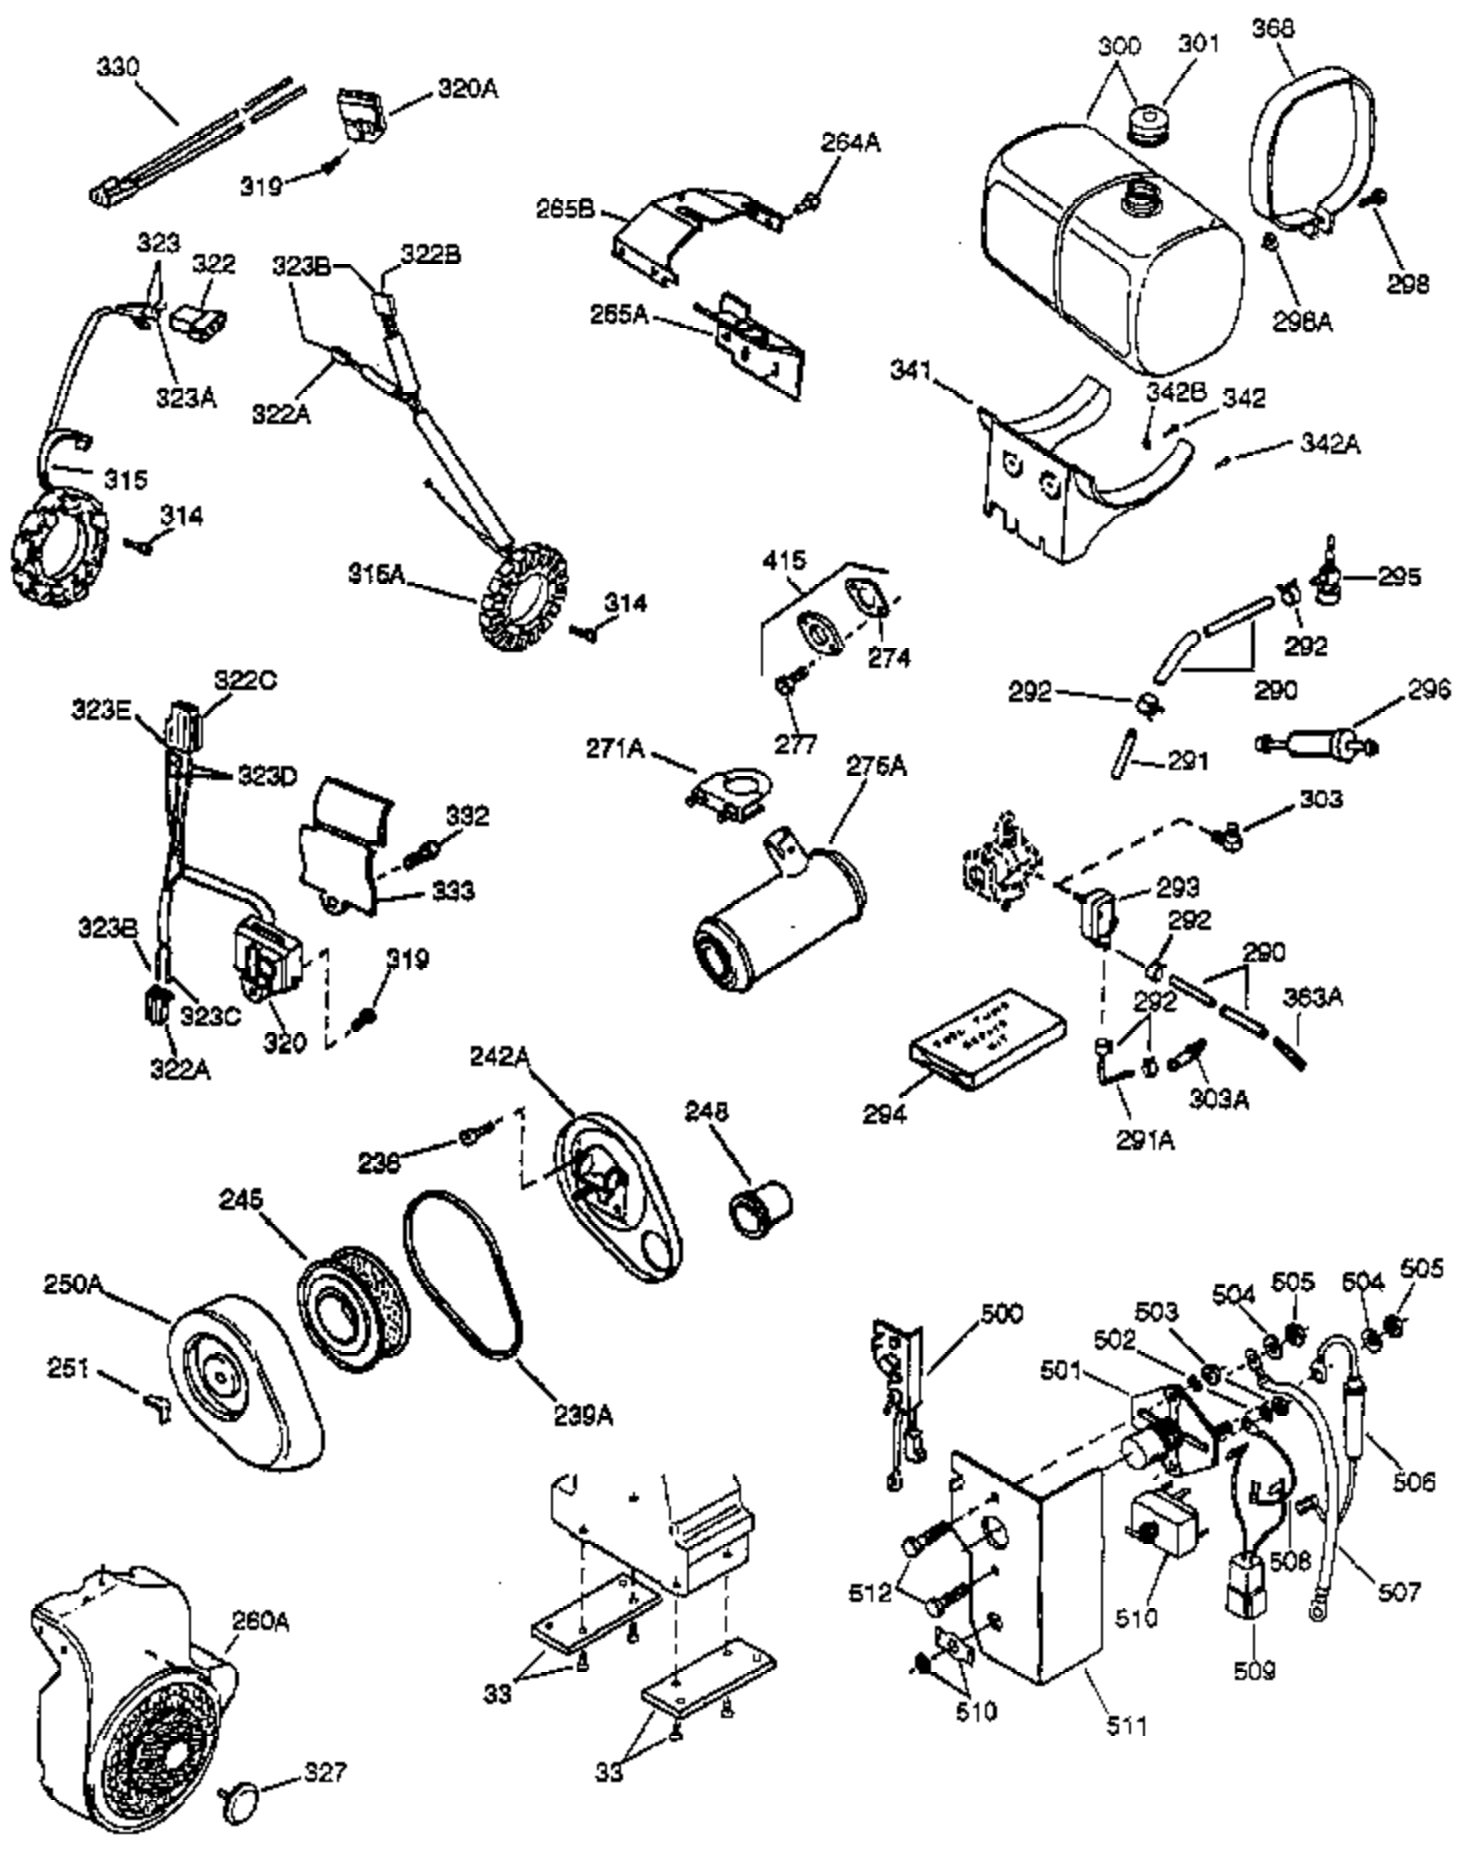

Ref #	Part Number	Qty	Description
16B	31965	1	Governor Spring Plate
200B	34403	1	Speed Control Ass'y
238	650399	4	Screw, 10-32 x 5/8"
239A	34197	1	* Air Cleaner Gasket
242A	35473	1	Air Cleaner Bracket
245	32008	1	Air Cleaner Element
248	34194A	1	Air Cleaner Tube
250A	34193	1	Air Cleaner Cover
251	650513	1	Wing Nut, 1/4-20
261A	650751	1	Screw, 1/4-20 x 7/16"
271A	35732	1	Muffler Clamp
274	33515A	1	* Exhaust Gasket
290	29774	1	Fuel Line
292	26460	2	Fuel Line Clamp
293	35807	1	Pulse Pump (Incl. 294)
294	35791	1	Pulse Pump Repair Kit
295	29683	1	Fuel Shut-Off Valve
298A	650456	1	Lock Nut, 1/4-20
298	650488	1	Screw, 1/4-20 x 1-1/4"
300	33979	1	Fuel Tank (Incl. 301)
301	33032	1	Fuel Cap
301	30962	1	Fuel Line
303	29634	1	Fuel Fitting
303A	29634	1	Fuel Line Fitting
314	650521	2	Screw, 110-32 x 1-1/8"
315	610902	1	Alternator Coil (20 Amp)(Incl. 322,32 3&323A)
319	30063	1	Screw, Torx T-30, 1/4-20 x 1/2"
320	610996	1	Regulator (Incl. 322A,322C,323B,323C, 323D&323E)
322C	611202	1	Connector
322A	610921	1	Connector
322	611200	1	Connector
323C	610989	1	Terminal
323D	610991	2	Terminal
323E	610992	1	Terminal
323	610904	1	Terminal
323A	610905	2	Terminal
323B	610922	1	Terminal
341	33978	1	Fuel Tank Bracket
342A	650785	2	Screw, 5/16-18 x 5/8"
342B	650787	2	Belleville Washer
342	650786	2	Screw, 1/4-20 x 5/8"
355	590452	1	Starter Handle
368	33980	2	Fuel Tank Strap
500	730198	1	Electric Starter Switch (Incl. 501-51 2)