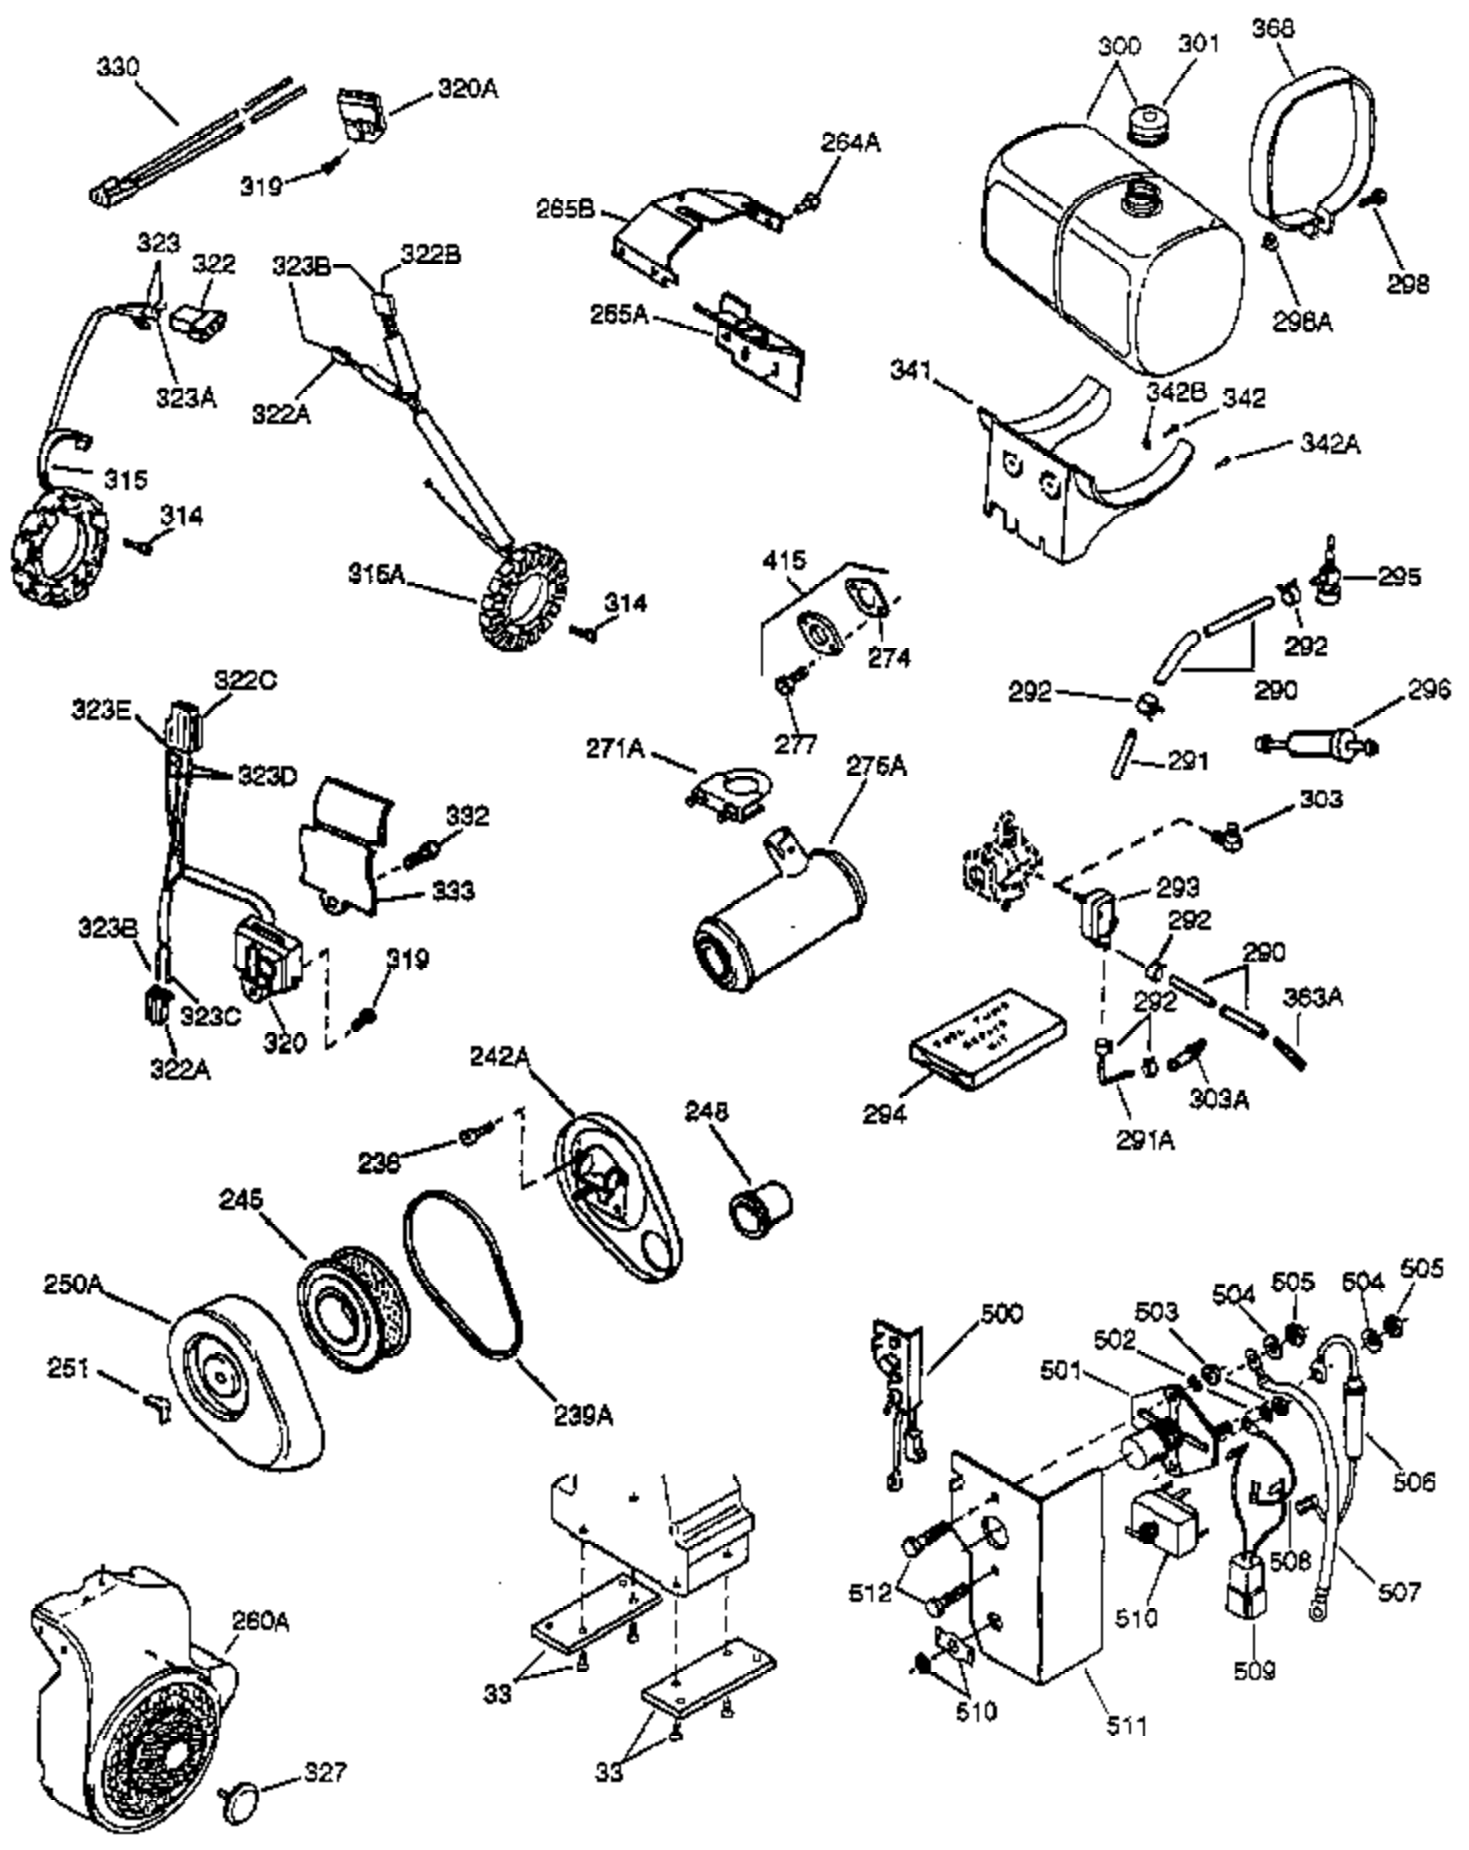

Ref #	Part Number	Qty	Description
16B	31965	1	Governor Spring Plate
238	650399	4	Screw, 10-32 x 5/8"
245	32008	1	Air Cleaner Element
251	650513	1	Wing Nut, 1/4-20
261A	650751	1	Screw, 1/4-20 x 7/16"
271A	35732	1	Muffler Clamp
274	33515A	1	* Exhaust Gasket
290	29774	1	Fuel Line
291	30962	1	Fuel Line
292	26460	4	Fuel Line Clamp
293	35807	1	Pulse Pump (Incl. 294)
294	35791	1	Pulse Pump Repair Kit
295	29683	1	Fuel Shut-Off Valve
298A	650456	1	Lock Nut, 1/4-20
298	650488	1	Screw, 1/4-20 x 1-1/4"
300	33979	1	Fuel Tank (Incl. 301)
301	33032	1	Fuel Cap
303A	29634	1	Fuel Line Fitting
341	33978	1	Fuel Tank Bracket
342	650786	2	Screw, 1/4-20 x 5/8"
342B	650787	2	Belleville Washer
342A	650785	2	Screw, 5/16-18 x 5/8"
355	590452	1	Starter Handle
363A	34148	1	Fuel Line Spring
368	33980	2	Fuel Tank Strap
436B	650399	2	Screw, 10-32 x 5/8"