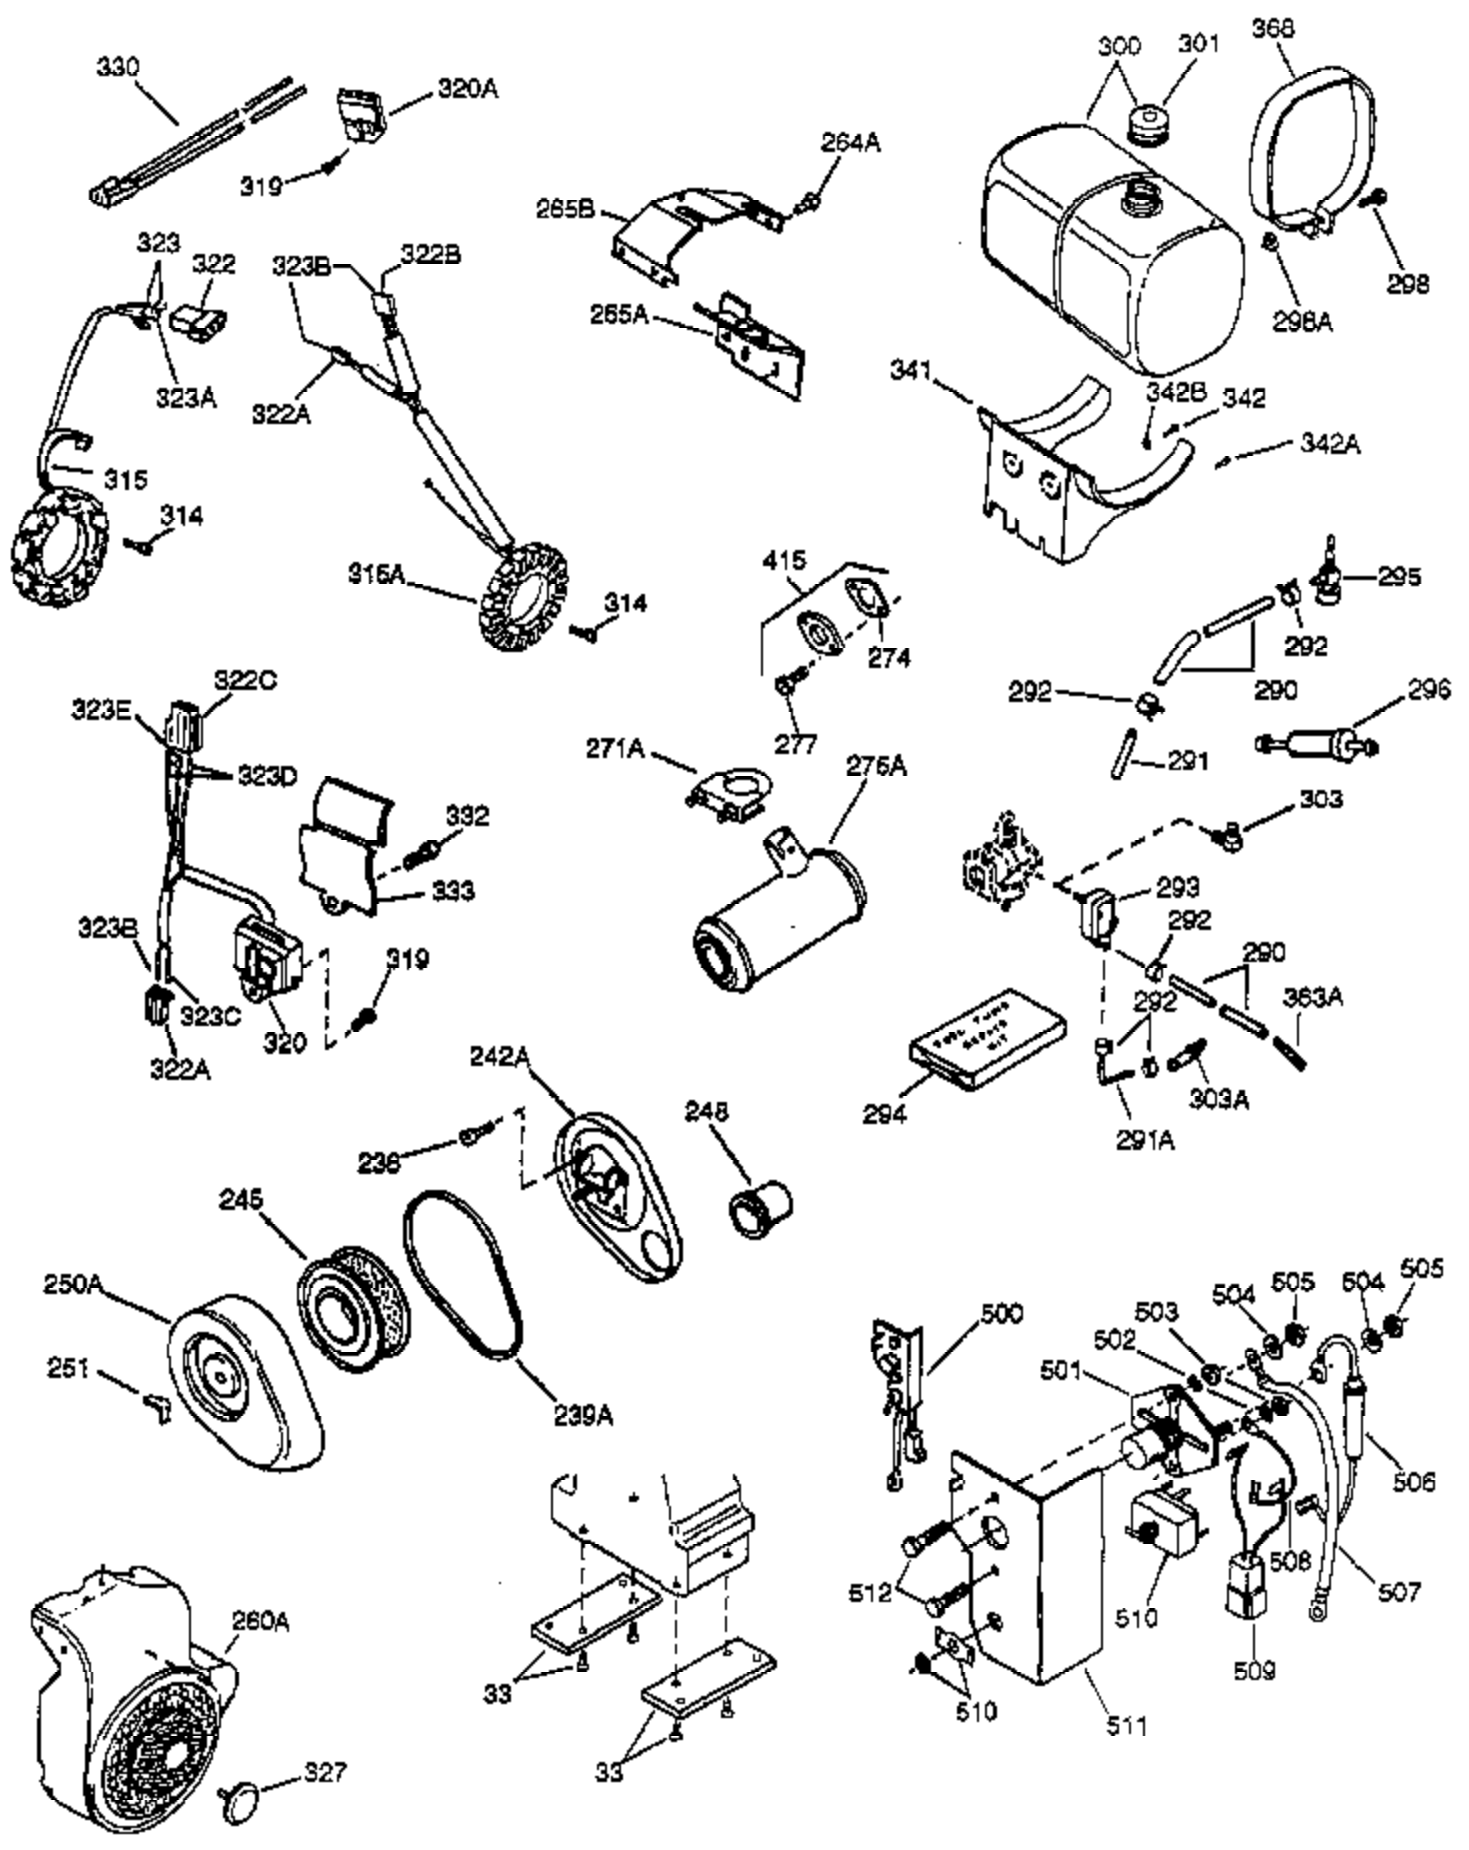

Ref #	Part Number	Qty	Description
212	31966	1	Bushing
213	650597	1	Screw, 10-24 x 5/8"
216	31984A	1	R.P.M. Adjusting Lever
223	650971	2	Screw, Torx T-30, 5/16-18 x 7/8"
224	33515A	1	* Intake Pipe Gasket
238	650399	4	Screw, 10-32 x 5/8"
239	35471	1	* Air Cleaner Gasket
242	35473	1	Air Cleaner Bracket
245	32008	1	Air Cleaner Filter
250	34193	1	Air Cleaner Cover
251	650513	1	Wing Nut, 1/4-20
260	34195B	1	Blower Housing
261	650752	1	Screw, 1/4-20 x 7/16"
261A	650751	1	Screw, 1/4-20 x 7/16"
264	650736	1	Screw 10-16 x 3/8"
265	33495	1	Cylinder Head Cover
275	35731	1	Muffler
281	33013	1	Starter Bubble Cover
282	650701	1	Screw, 8-18 x 7/16"
286	33776	1	Starter Screen
287	27070	3	Lock Washer
287A	650795	3	Screw, 1/4-20 x 2-1/4"
305	32352	1	Oil Fill Tube
306	29673	1	* Fill Tube Gasket
307	29985	1	"O" Ring
310	33068	1	Oil Dipstick
319A	8274	1	Lock Washer
324A	610408	2	Nut, 8-32
324	610908	1	Terminal
325	29443	1	Wire Clip
366A	32143	1	Muffler Nipple
367	650590	1	Nut
370	36261	1	Instruction Decal
370B	35274	1	Instruction Decal
380	632477	1	Carburetor (Incl. 184)
392	32046	1	Starter Rope Assy
393	36465	1	Starter Pulley
400	33516G	1	* Gasket Set (Incl. items marked PK i n notes) Incl. part #'s 29673 (1), 30 102 (2), 31950 (2), 31956B (1), 31958A (1), 31971 (2), 31972 (1), 32031 (1), 32599 (1), 33476A (2), 33481 (4), 33484 (3), 33487 (1), 33509 (1), 33515A (1), 34302A (1), 34641A (1), 35471 (1)
401	35075A	1	* "O" Ring Set (Also Incl. in 400) 30102 (2), 31958A (1), 33481 (4), 33484 (3), 33487 (1), 33509 (1), 34410 (1)
409	31992	3	Pulley Screen Spacer
420	730225	1	SAE 30 4-Cycle Engine Oil (Quart)
436A	650399	2	Screw, 10-32 x 5/8"
436	610965	1	Stator Plate Ass'y.
480	31971	1	* Shim Gasket (.004/.005) (See Repair M anual)
481	31972	1	* Shim Gasket (.005/.007) (See Repair M anual)
482	32031	1	* Steel Spacer (.010) (See Repair Manua l)