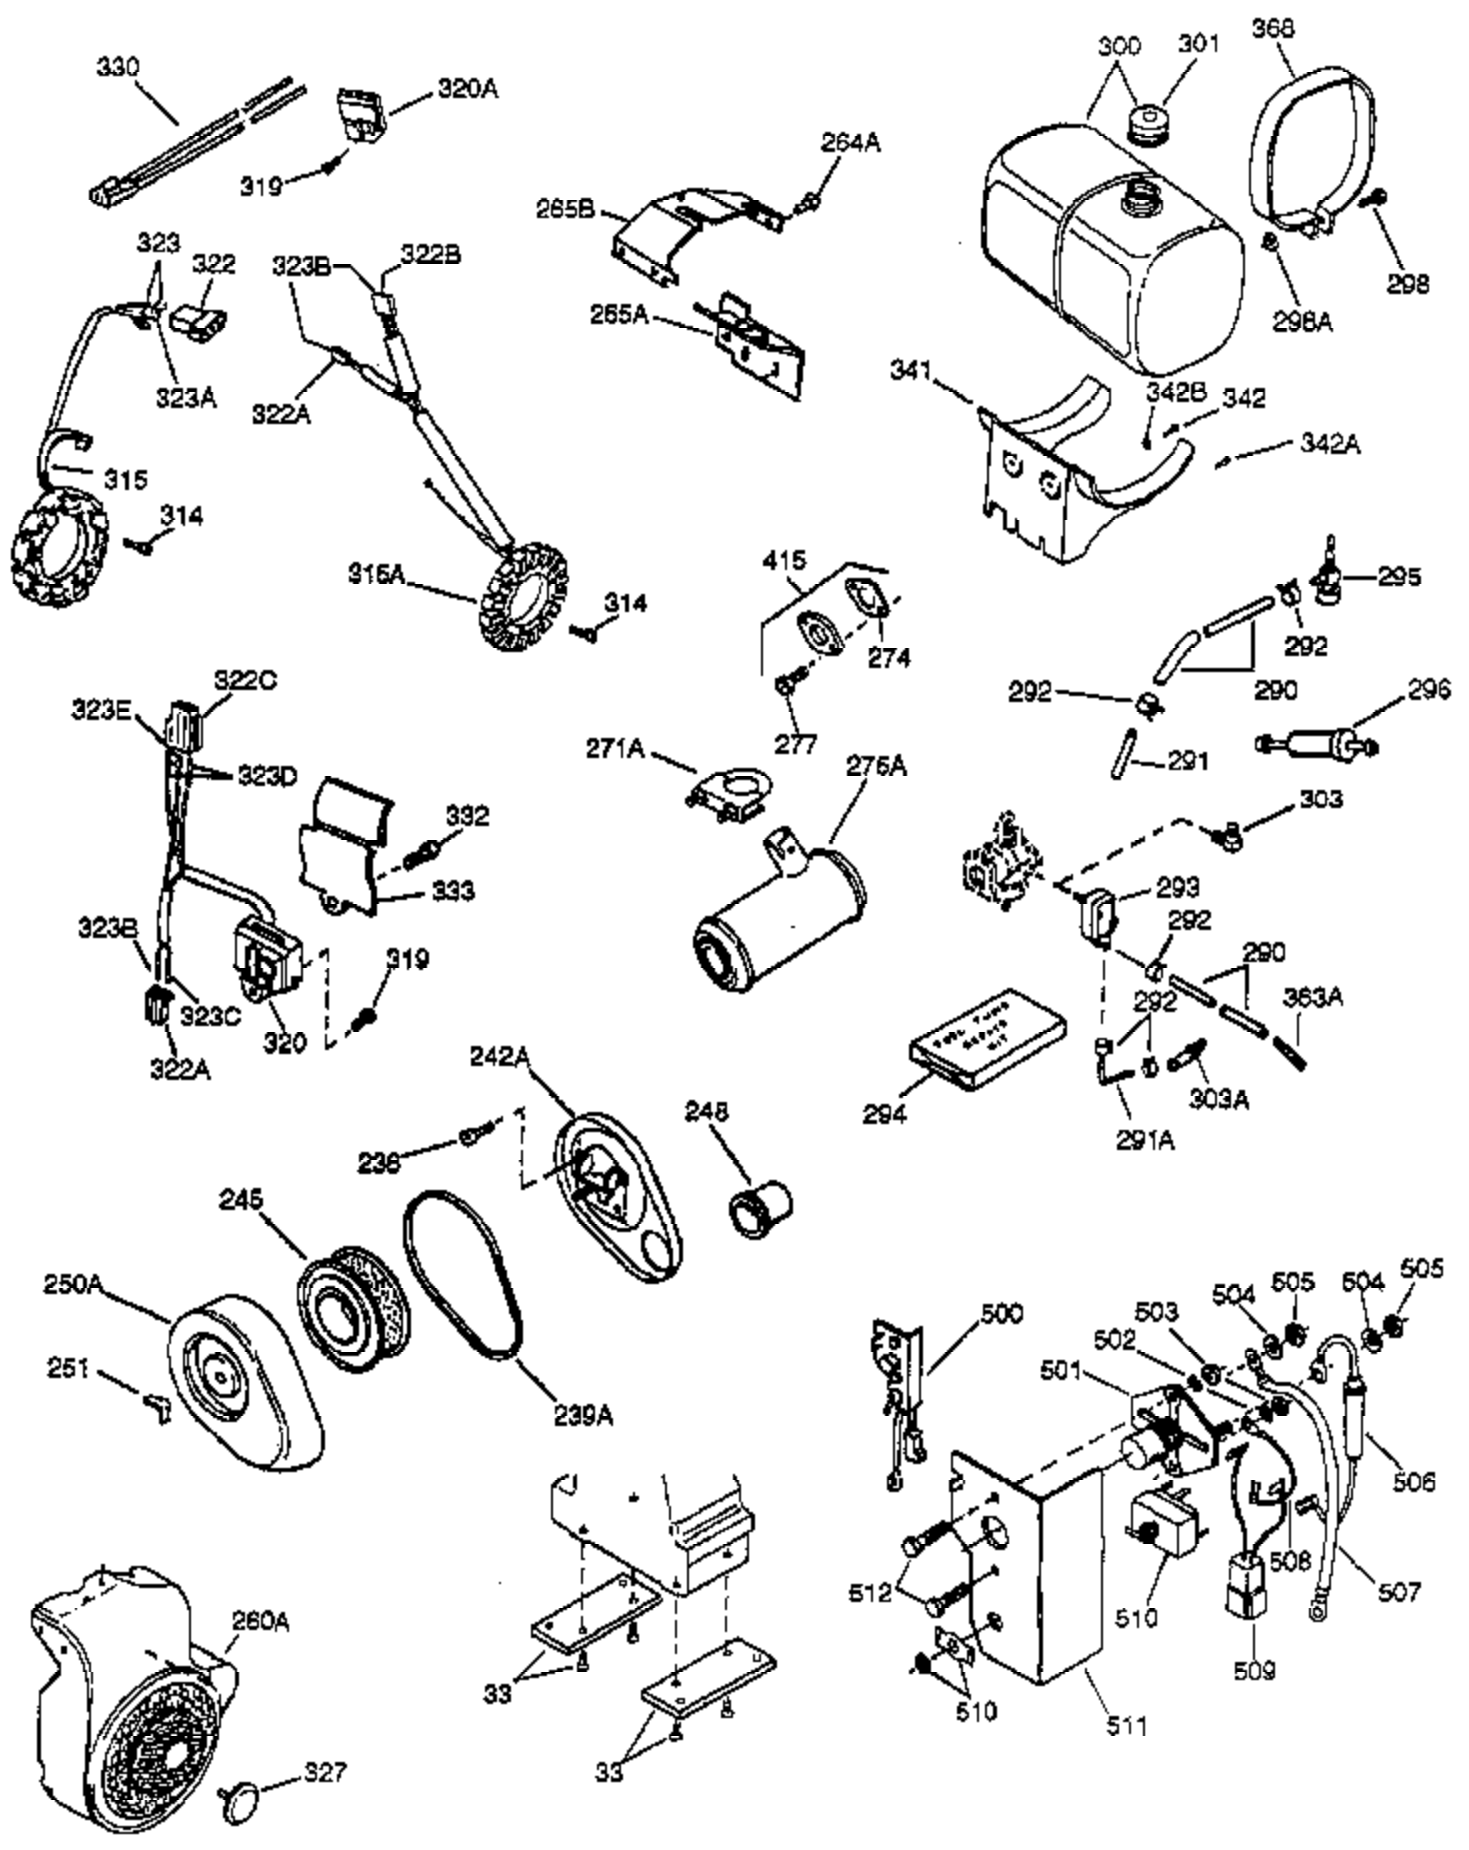

Ref #	Part Number	Qty	Description
16B	31965	1	Governor Spring Plate
238	650399	4	Screw, 10-32 x 5/8"
245	32008	1	Air Cleaner Element
251	650513	1	Wing Nut, 1/4-20
261A	650751	1	Screw, 1/4-20 x 7/16"
271A	35732	1	Muffler Clamp
274	33515A	1	* Exhaust Gasket
290	29774	1	Fuel Line (6.00")
291	30962	1	Fuel Line
291A	29774	1	Fuel Line
292	26460	4	Fuel Line Clamp
293	35807	1	Pulse Pump
294	35791	1	Pulse Pump Repair Kit
295	29683	1	Fuel Shut-Off Valve
298A	650456	1	Lock Nut, 1/4-20
298	650488	1	Screw, 1/4-20 x 5/8"
300	33979	1	Fuel Tank
303	29634	2	Fuel Fitting
332	650736	1	Screw, 10-16 x 3/8"
333	34276	1	Regulator Cover
341	33978	1	Fuel Tank Bracket
342A	650785	2	Screw, 5/16-18 x 5/8"
342	650786	2	Screw, 1/4-20 x 5/8"
342B	650787	2	Belleville Washer
355	590452	1	Starter Handle
368	33980	1	Fuel Tank Strap
436B	650399	2	Screw, 10-32 x 5/8"