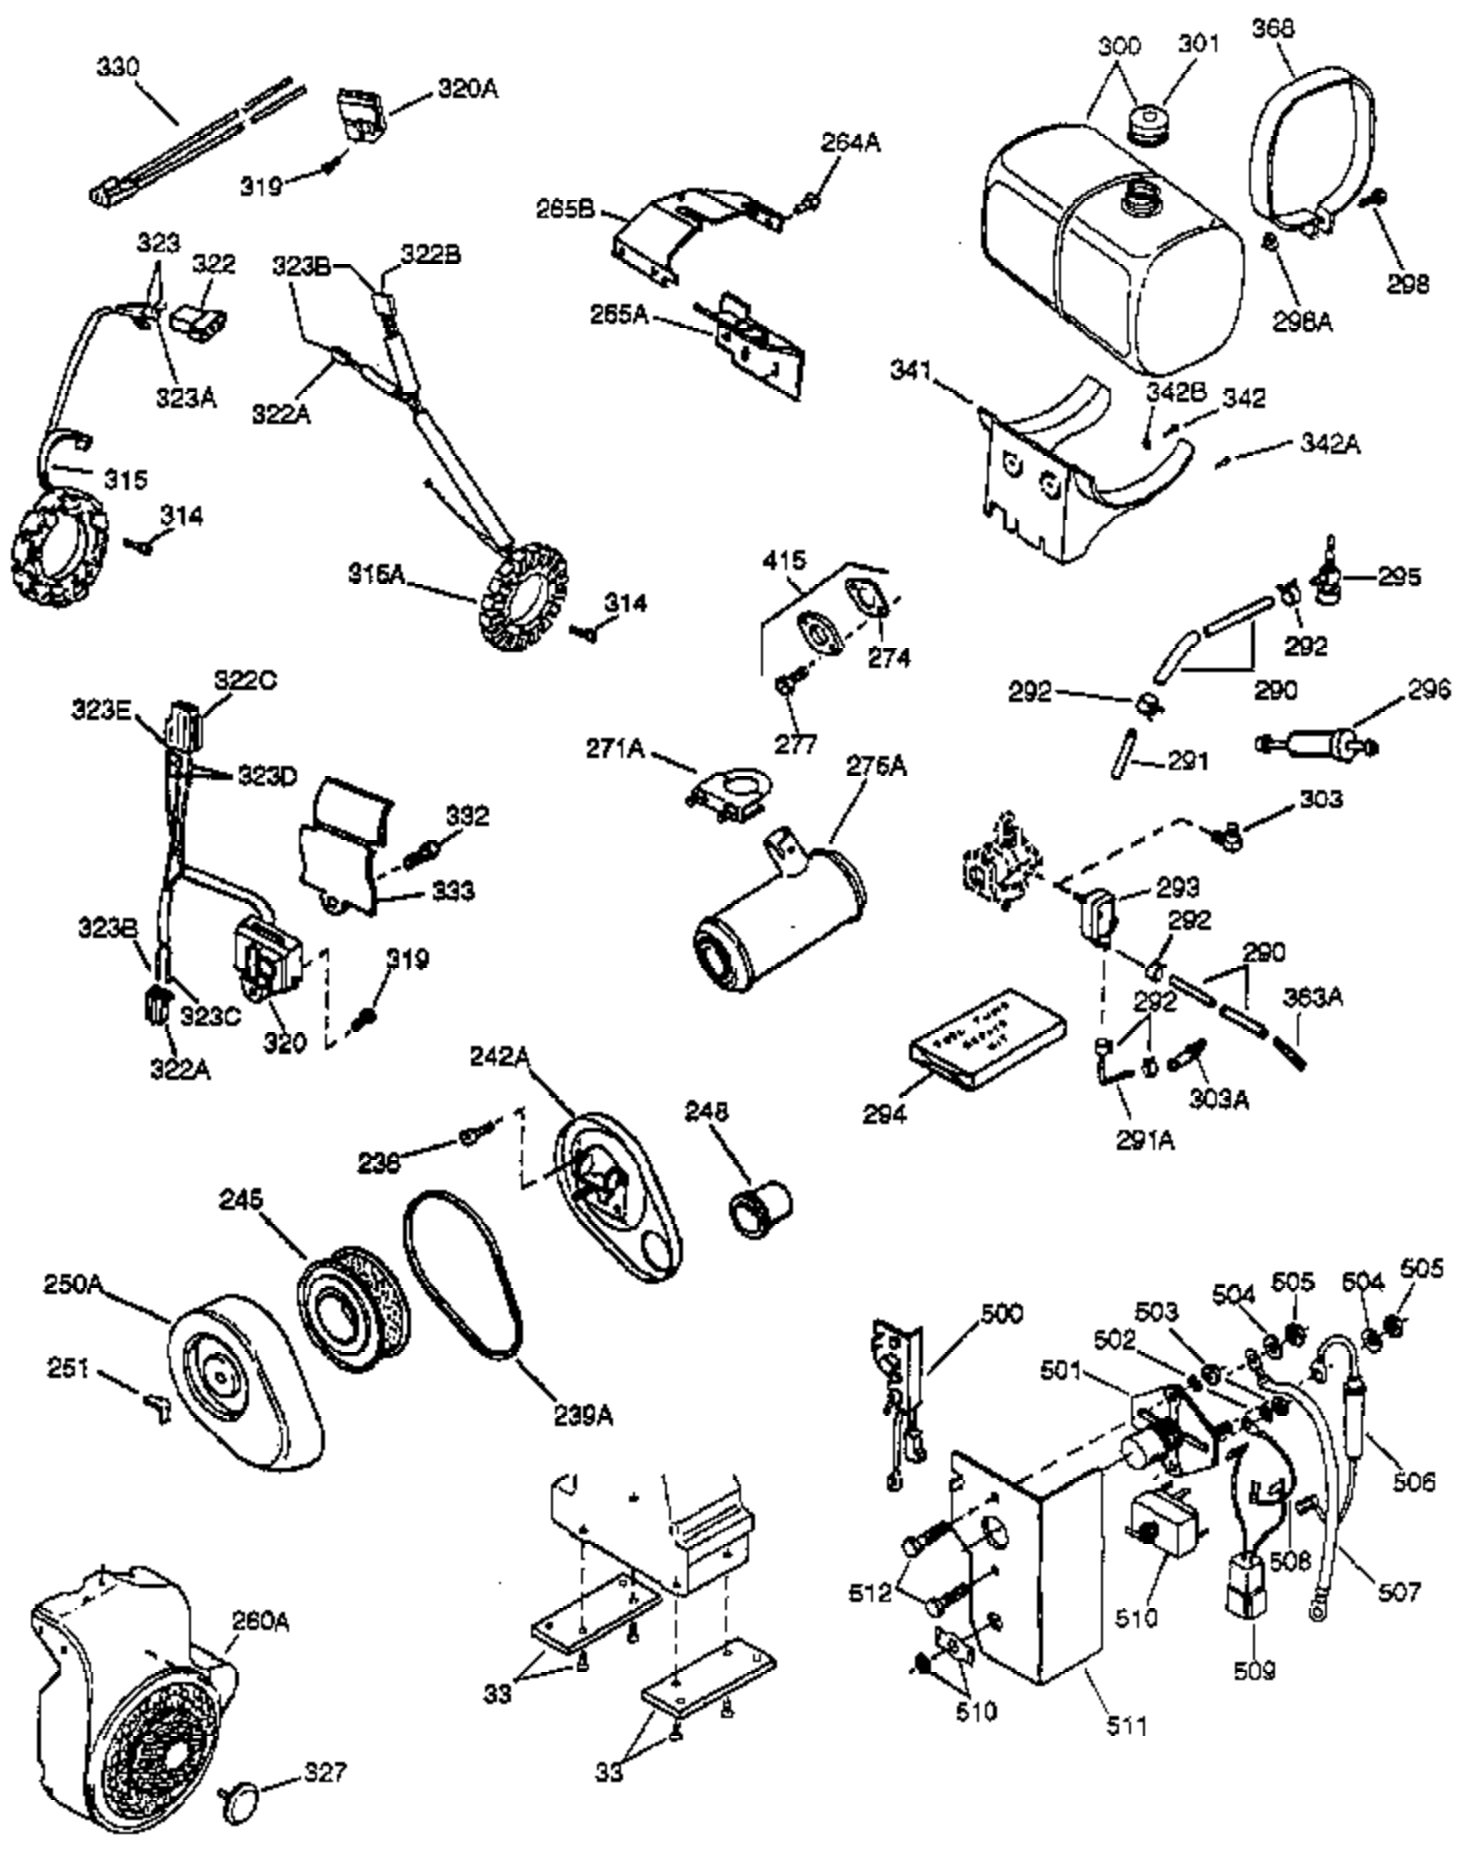

Ref #	Part Number	Qty	Description
16B	31965	1	Governor Spring Plate
238	650399	4	Screw, 10-32 x 5/8"
245	32008	1	Air Cleaner Element
251	650513	1	Wing Nut, 1/4-20
261A	650751	1	Screw, 1/4-20 x 7/16"
271A	35732	1	Muffler Clamp
290	29774	1	Fuel Line
291A	29774	1	Fuel Line
291	30962	1	Fuel Line
292	26460	4	Fuel Line Clamp
293	35807	1	Pulse Pump
294	35791	1	Pulse Pump Repair Kit
295	29683	1	Fuel Shut-Off Valve
298A	650456	2	Lock Nut, 1/4-20
298	650488	2	Screw, 1/4-20 x 1-1/4"
300	33979	1	Fuel Tank (Incl. 301)
303	29634	2	Fuel Fitting
332	650650	1	Screw, 10-16 x 3/8"
332	650650	2	Screw, 10-16 x 3/8"
333	34276	1	Regulator Cover
341	33978	1	Fuel Tank Bracket
342A	650785	2	Screw, 5/16-18 x 5/8"
342	650786	2	Screw, 1/4-20 x 5/8"
342B	650787	2	Belleville Washer
355	590701	1	Starter Handle
368	33980	1	Fuel Tank Strap
370G	35274	1	Oil Instruction Decal
436B	650399	2	Screw, 10-32 x 5/8"