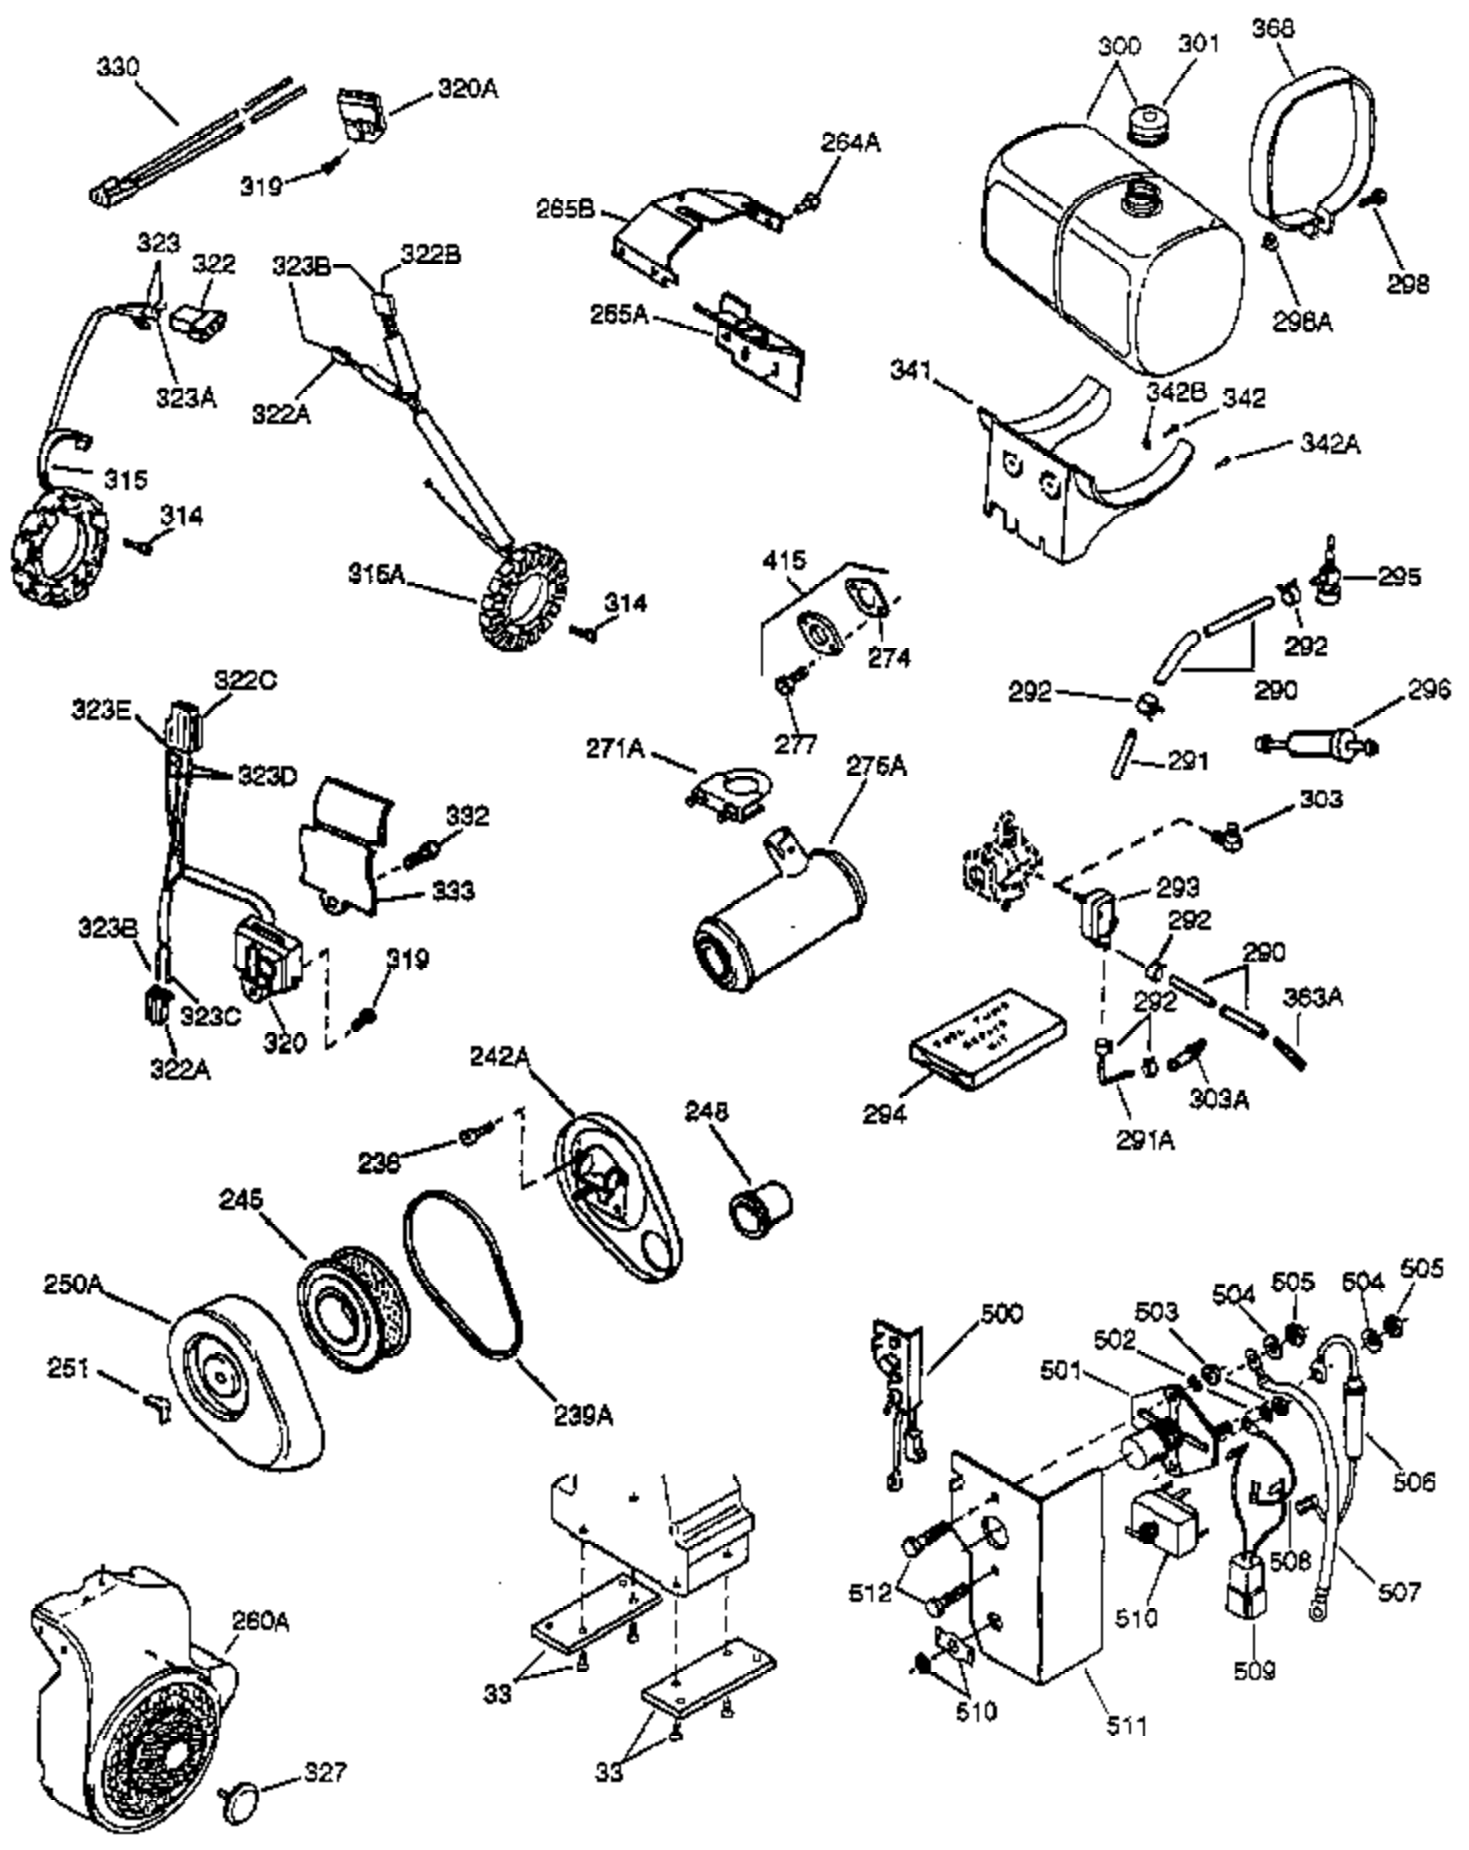

Ref #	Part Number	Qty	Description
238	650399	4	Screw, 10-32 x 5/8"
239A	34197	1	Air Cleaner Gasket
245	32008	1	Air Cleaner Element
248	34194A	1	Air Cleaner Tube
251	650513	1	Wing Nut, 1/4-20
262	650751	1	Screw, 1/4-20 x 7/16"
290	29774	1	Fuel Line (1.12")
291	30962	1	Fuel Line (21.00")
292	26460	4	Fuel Line Clamp
293	35807	1	Pulse Pump
294	35791	1	Fuel Pump Repair Kit
295	29683	1	Fuel Shut-Off Valve
298A	650456	1	Lock Nut, 1/4-20
298	650488	1	Screw, 1/4-20 x 1-1/4"
300	33979	1	Fuel Tank
303	29634	2	Fuel Fitting
319	650595	1	Screw, 5/16-24 x 3/8"
332	650650	1	Screw, 10-16 x 3/8"
333	34276	1	Regulator Cover
341	33978	1	Fuel Tank Bracket
342A	650785	2	Screw, 5/16-18 x 5/8"
342	650786	2	Screw, 1/4-20 x 5/8"
342B	650787	2	Belleville Washer
368	33980	1	Fuel Tank Strap