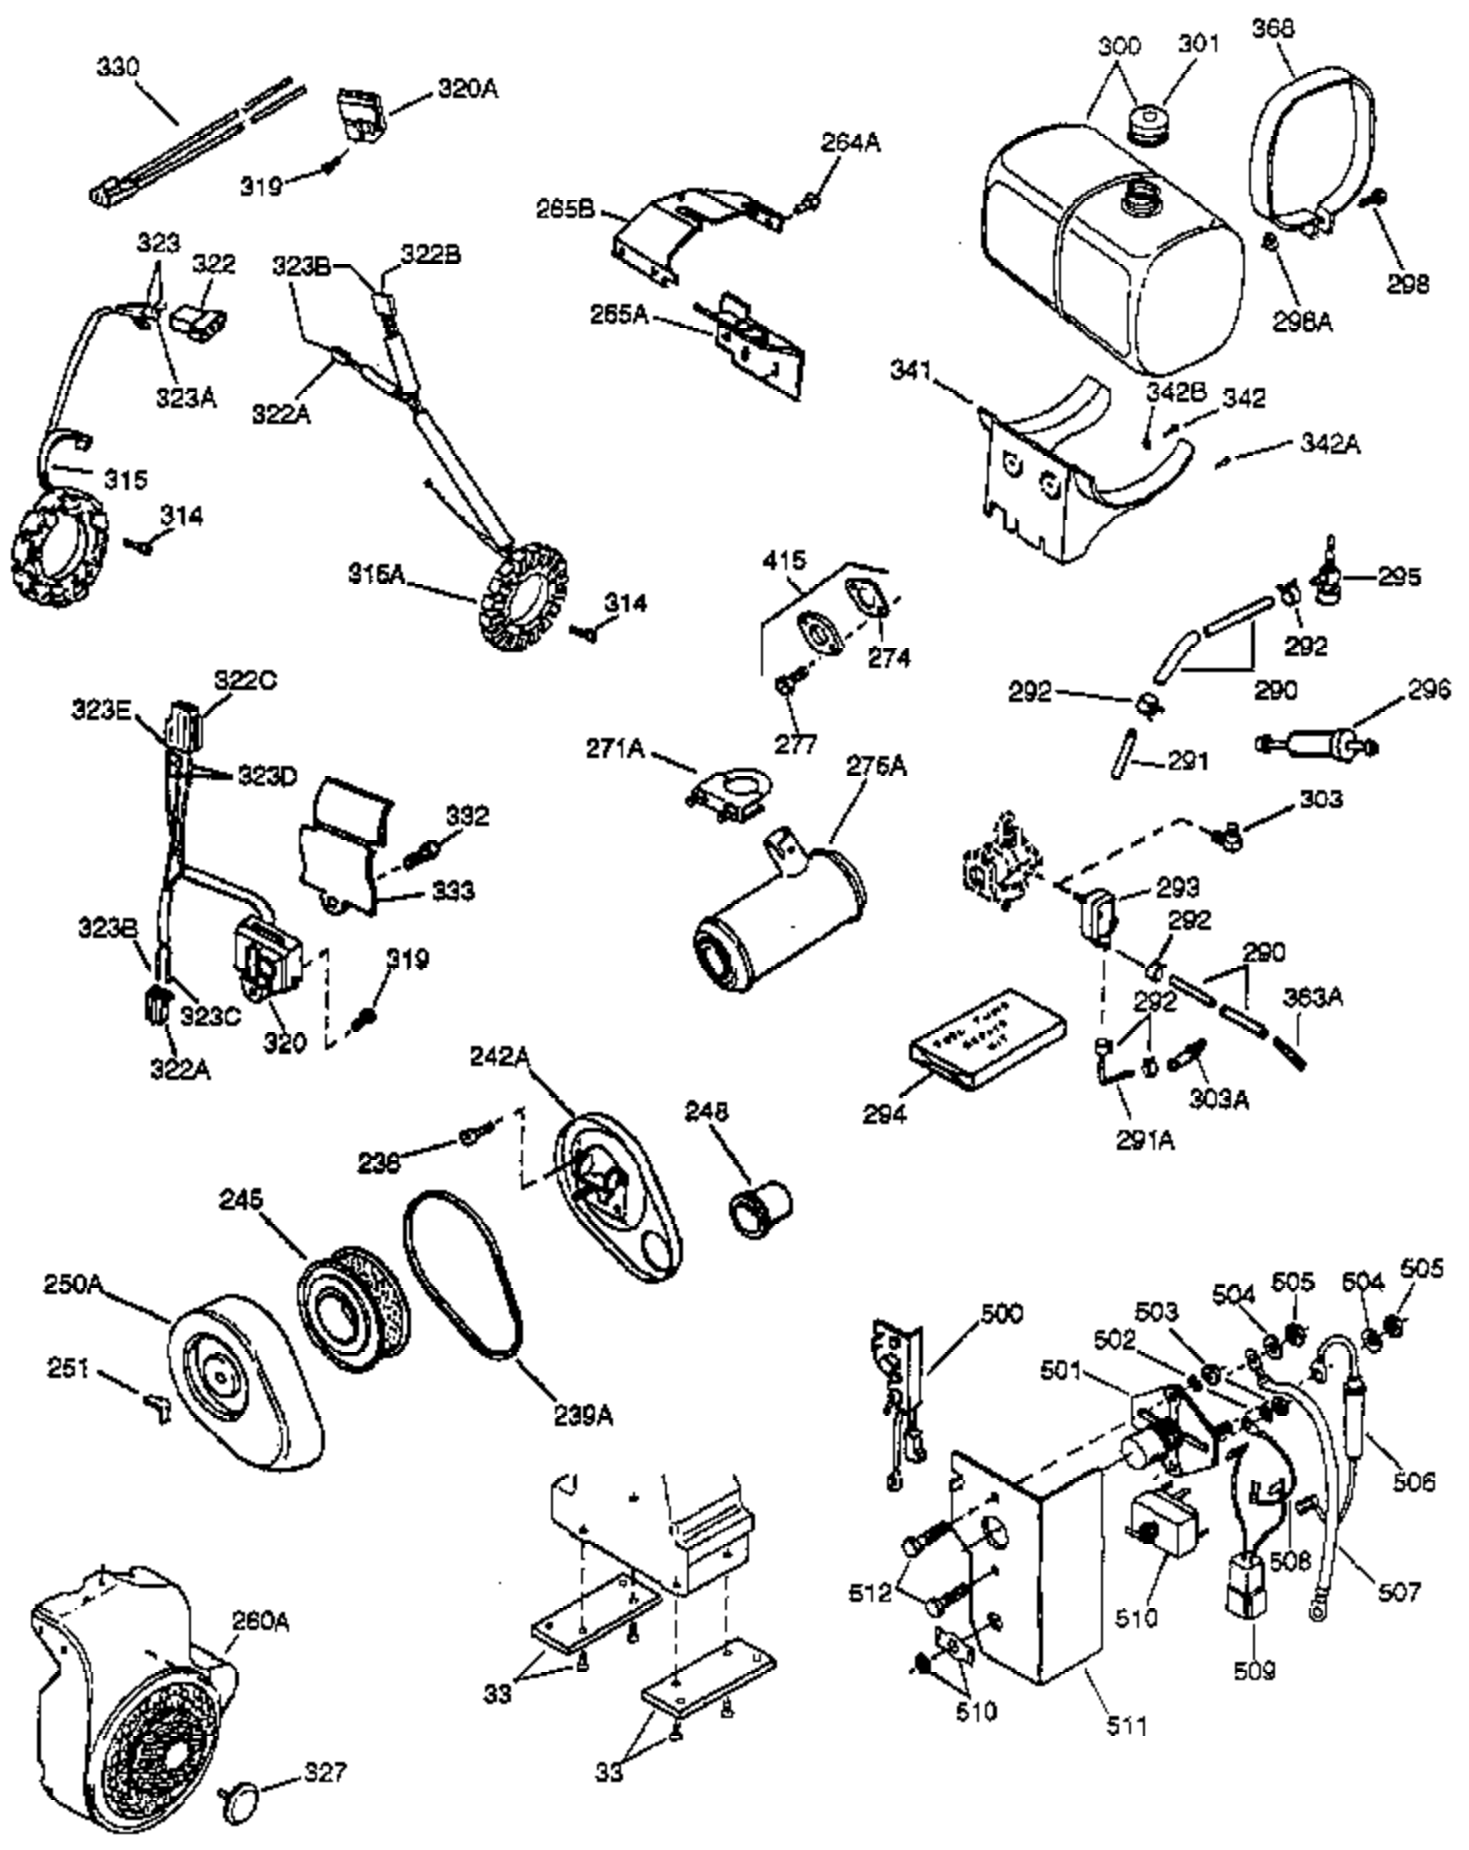

Ref #	Part Number	Qty	Description
203	33099	1	Compression Spring
204	650591	1	Screw, 10-24 x 2"
212	31966	1	Bushing
213	650597	1	Screw, 10-24 x 5/8"
216	31984A	1	R.P.M. Adjusting Lever
223	650971	2	Screw, Torx T-30, 5/16-18 x 7/8"
224	33515A	1	* Intake Pipe Gasket
238	650399	4	Screw, 10-32 x 5/8"
239	35471	1	* Air Cleaner Gasket
240	35473	1	Air Cleaner Bracket
245	32008	1	Air Cleaner Element
250	34193	1	Air Cleaner Cover
251	650513	1	Wing Nut, 1/4-20
260	34195B	1	Blower Housing
261	650752	1	Screw, 1/4-20 x 7/16"
262	650751	1	Screw, 1/4-20 x 7/16"
264	650736	2	Screw, 10-16 x 3/8"
265	33495	1	Cylinder Head Cover
275	35731	1	Muffler
281	33013	1	Starter Bubble Cover
282	650701	1	Screw, 8-18 x 7/16"
286	33776	1	Starter Screen
287A	650680	3	Screw, 1/4-20 x 1-1/2"
287	27070	3	Washer
305	35574	1	Oil Fill Tube
307	35499	1	* "O" Ring
310	35599	1	Dipstick
319A	8274	1	Lock Washer
324	610908	1	Terminal
324A	610408	2	Nut, 8-32
325	29443	1	Wire Clip
366A	32143	1	Muffler Nipple
367	650590	1	Nut
370B	35274	1	Instruction Decal
370	36261	1	Instruction Decal
380	632477	1	Carburetor (Incl. 184)
392	32046	1	Starter Rope
393	31980	1	Starter Rope Pulley
400	33516F	1	* Gasket Set (Incl. items marked PK in notes) Incl. part #'s 29673 (1),30102 (2),31950 (2),31956B (1),31958A (1),31971 (2),31972 (1),32031 (1),32599 (1),33476A (2),33481 (4),33484 (3),33487 (1),33509 (1),33515A (1),34225A (1),34302A (1),34410 (1),34644A(1),35471 (1)
401	35075A	1	* "O" Ring Set (Also Incl. in 400) 30102 (2), 31958A (1), 33481 (4), 33484 (3), 33487 (1), 33509 (1), 34410 (1)
409	31992	3	Spacer
420	730225	1	SAE 30 4-Cycle Engine Oil (Quart)
436A	650399	2	Screw, 10-32 x 5/8"
436	610965	1	Stator Plate Ass'y.
480	31971	1	* Shim Gasket (.004/.005) (See Repair Manual)
481	31972	1	* Shim Gasket (.005/.007) (See Repair Manual)
482	32031	1	* Steel Spacer (.010) (See Repair Manual)