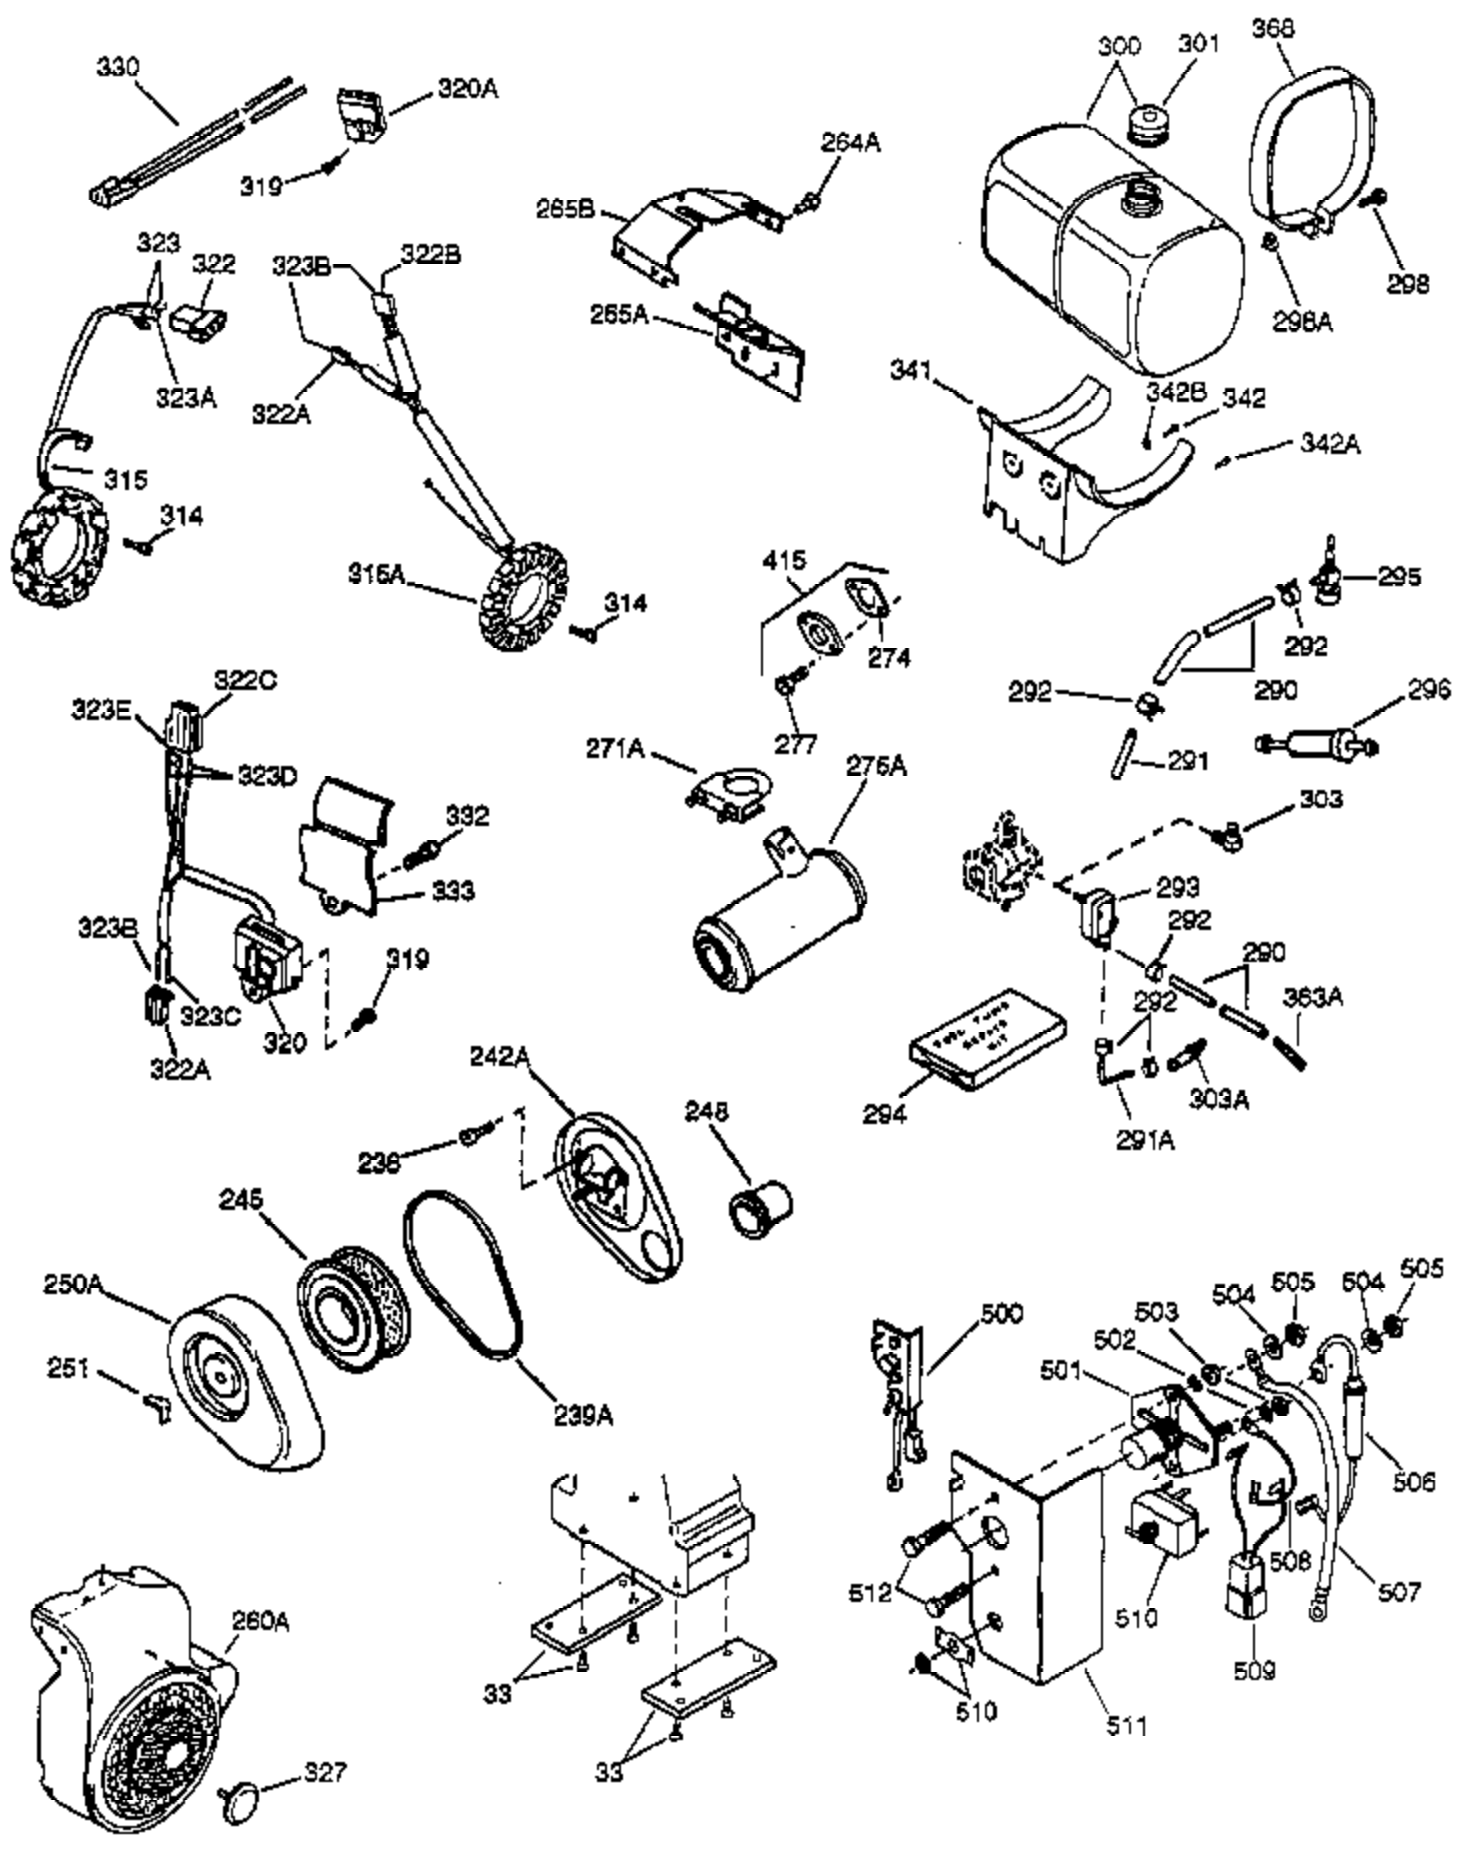

Ref #	Part Number	Qty	Description
16B	31965	1	Governor Spring Plate
238	650399	4	Screw, 10-32 x 5/8"
239A	34197	1	Air Cleaner Gasket
245	32008	1	Air Cleaner Element
248	34194A	1	Air Cleaner Tube
251	650513	1	Wing Nut, 1/4-20
262	650751	1	Screw, 1/4-20 x 7/16"
271A	35732	1	Muffler Clamp
290	29774	1	Fuel Line
291	30705	1	Fuel Line
291A	29774	1	Fuel Line (6.00")
292	26460	1	Fuel Line Clamp
292	26460	4	Fuel Line Clamp
293	35807	1	Pulse Pump
293A	651049	2	Screw, Torx T-30, 5/16-18 x 1-3/32"
294	35791	1	Fuel Pump Repair Kit
296	34279B	1	Fuel Filter (Incl. 292)
303	29634	2	Fuel Fitting
319	650595	1	Screw, 5/16-24 x 3/8"
332	650650	1	Screw, 10-16 x 3/8"
333	34276	1	Regulator Cover
370G	35274	1	Oil Instruction Decal