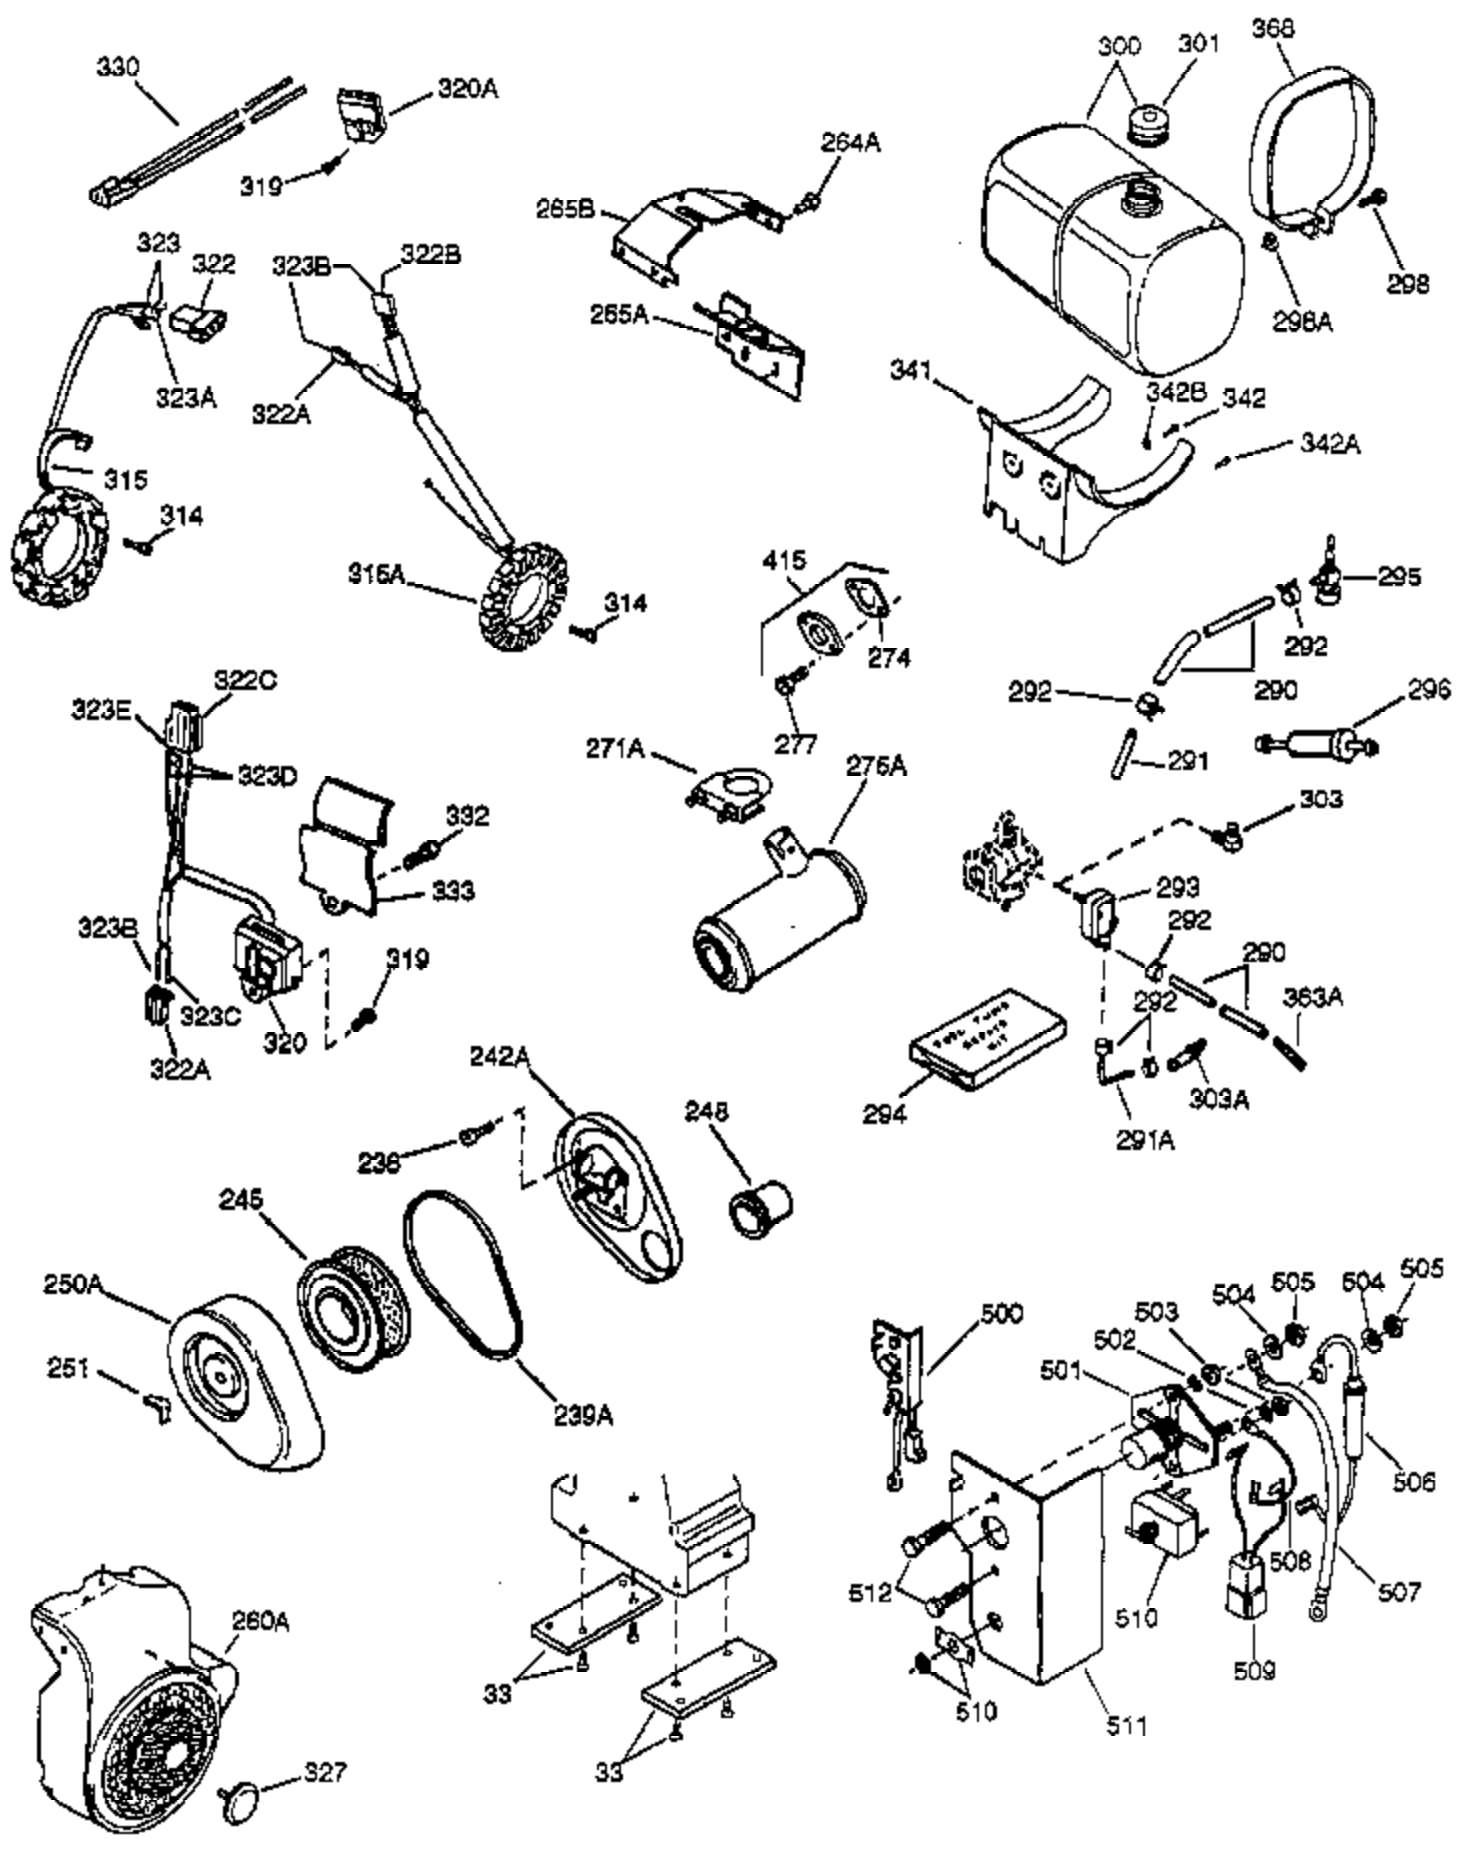

Ref #	Part Number	Qty	Description
16B	31965	1	Governor Spring Plate
238	650399	4	Screw, 10-32 x 5/8"
245	32008	1	Air Cleaner Element
251	650513	1	Wing Nut, 1/4-20
261A	650751	1	Screw, 1/4-20 x 7/16"
271A	35732	1	Muffler Clamp
290	29774	1	Fuel Line (1.12")
291	30962	1	Fuel Line (21.00")
292	26460	4	Fuel Line Clamp
293	35807	1	Pulse Pump
294	35791	1	Pulse Pump Repair Kit
295	29683	1	Fuel Shut-Off Valve
298A	650456	1	Lock Nut, 1/4-20
298	650488	1	Screw, 1/4-20 x 1-1/2"
300	33979	1	Fuel Tank (Incl. 301)
303	29634	2	Fuel Fitting
314	650521	2	Screw, 10-32 x 1-1/8"
315	610902	1	Alternator Coil (20 AMP)(Incl.322,323 &323A)
319	650595	1	Screw, 5/16-24 x 3/8"
319	30063	1	Screw, Torx T-30, 1/4-20 x 1/2"
320	610996	1	Reg. Rect. (20 Amp)(Incl.319, 322A,B, 323C-F)
322A	610990	1	Connector Body
322B	610921	1	Connector Body
322	610903	1	Connector Body
323	610904	1	Terminal
323A	610905	1	Terminal
323C	610989	1	Terminal
323D	610991	1	Terminal
323E	610992	1	Terminal
323F	610922	1	Terminal
341	33978	1	Fuel Tank Bracket
342	650786	2	Screw, 1/4-20 x 5/8"
342B	650787	2	Belleville Washer
342A	650785	2	Screw, 5/16-18 x 5/8"
355	590452	1	Starter Handle
368	33980	1	Fuel Tank Strap
500	730198	1	Switch Ass'y.
501	34616	1	Starter Switch
502	27513	2	Lock Washer
503	650864	2	Nut, 1/4-20
504	8274	2	Lock Washer
505	650586	2	Nut, 5/16-24"
506	34620	1	Wire & Fuse
507	34618	1	Starter Wire
508	34619	1	Ground Wire
509A	34393	1	Alternator Adapter Cord
509	34617	1	Adapter Cord
510	34615	1	Toggle Switch
511	34614	1	Starter Button Bracket
512	792026	2	Screw, 1/4-20 x 7/8"