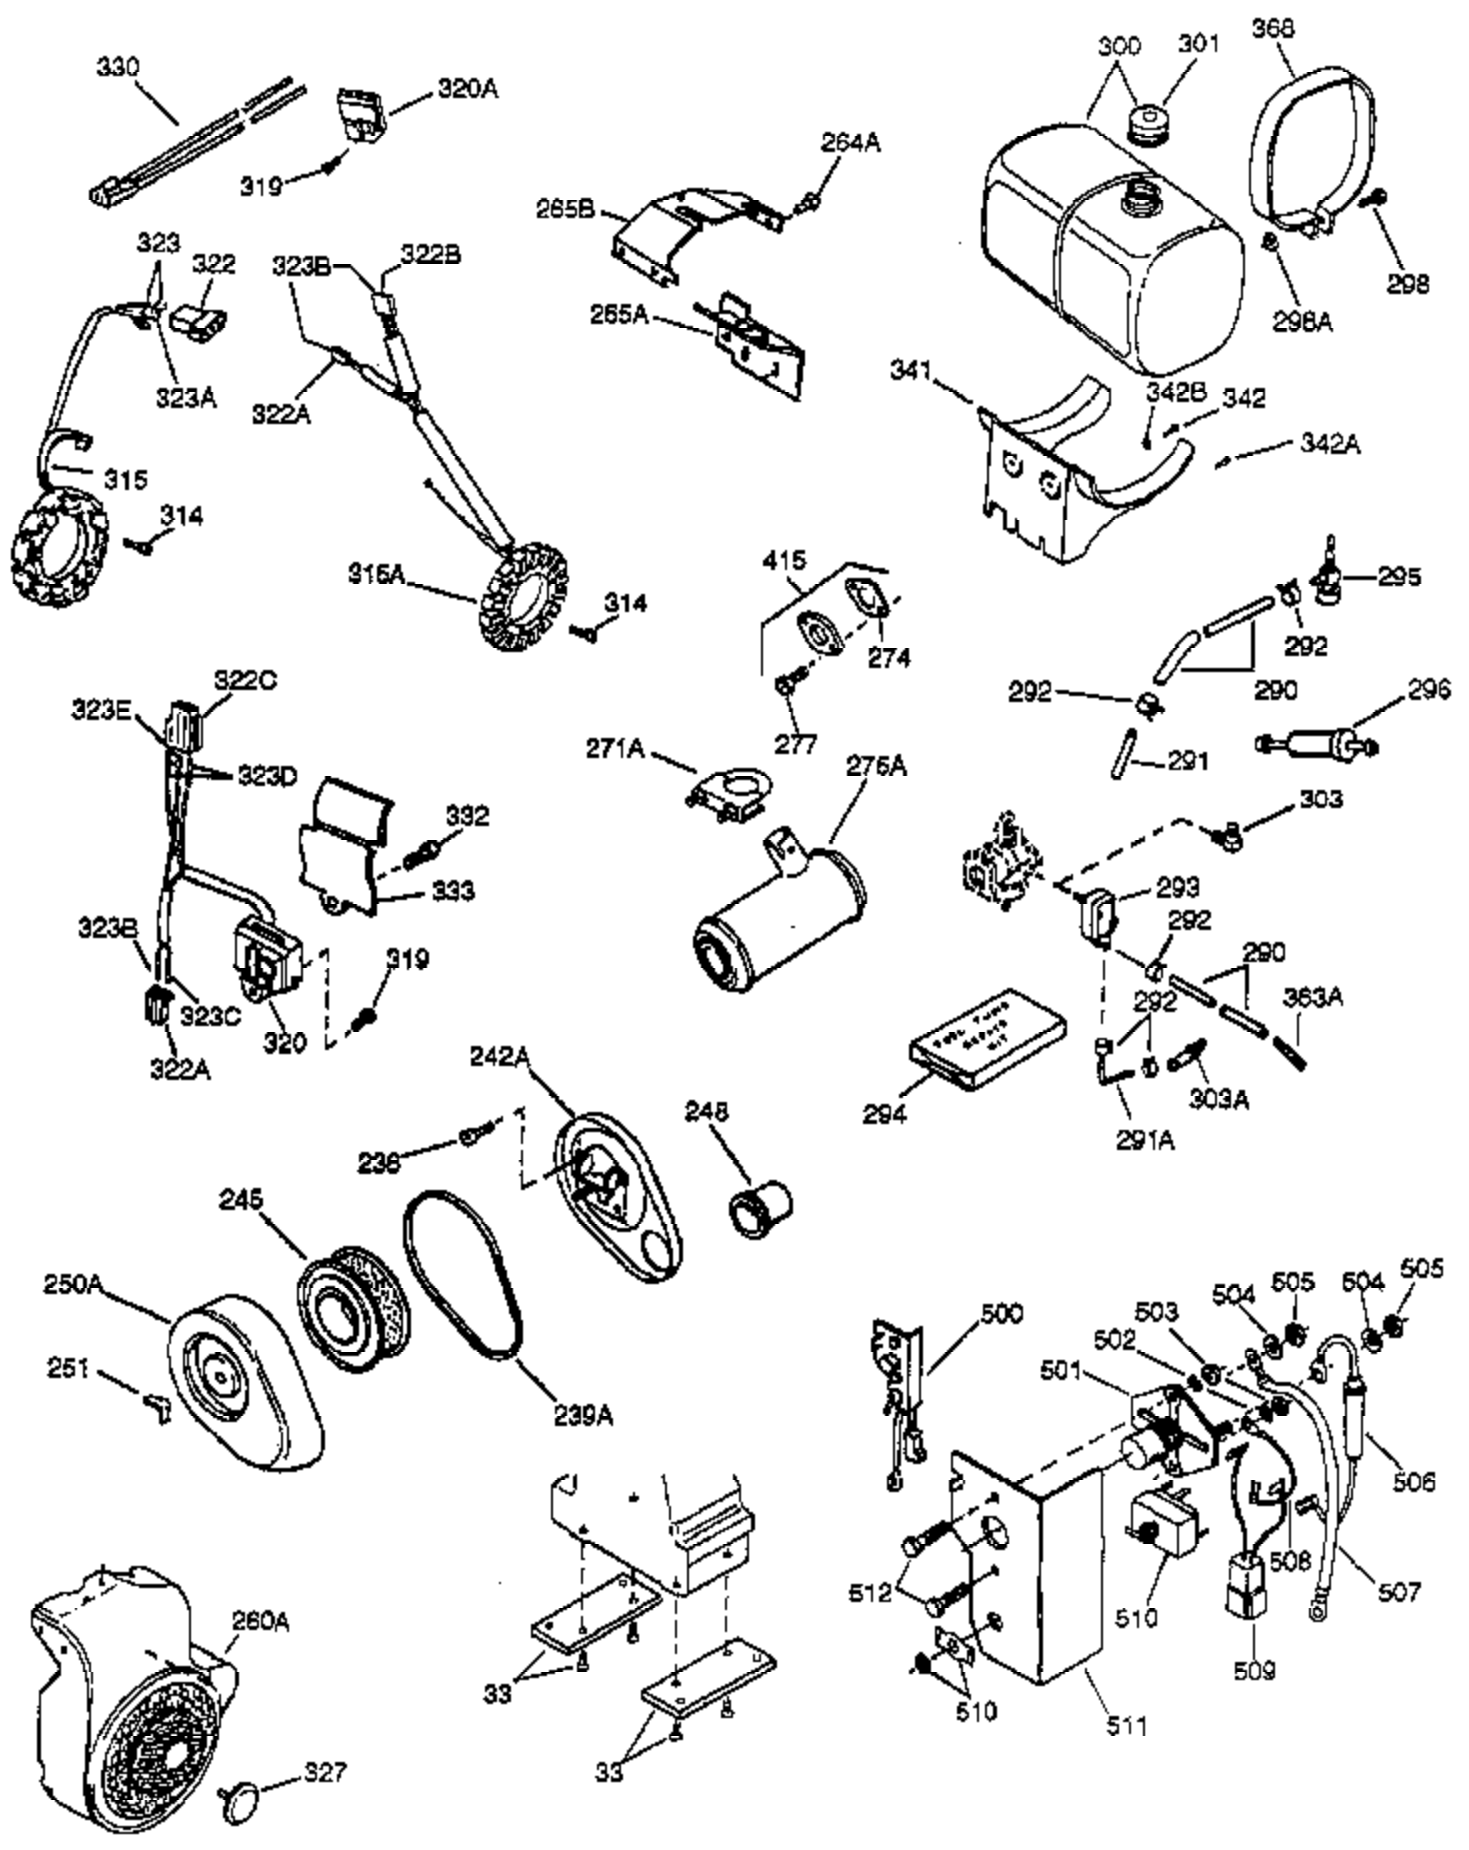

Ref #	Part Number	Qty	Description
16B	31965	1	Governor Spring Plate
238	650399	4	Screw, 10-32 x 5/8"
245	32008	1	Air Cleaner Element
251	650513	1	Wing Nut, 1/4-20
261A	650751	1	Screw, 1/4-20 x 7/16"
271A	35732	1	Muffler Clamp
303	29634	1	Fuel Fitting
314	650521	2	Screw, 10-32 x 1-1/8"
315	610902	1	Alternator Coil (20 Amp)(Incl. 322,32 3&323A)
319	30063	1	Screw, Torx T-30, 1/4-20 x 1/2"
320	610996	1	Regulator(Incl.322A,322C,323A,323B,32 3C&323D)
322A	611200	1	Connector Body
322B	610921	1	Connector Body
322	611201	1	Connector Body
323D	610992	1	Terminal
323	610904	1	Terminal
323E	610922	1	Terminal
323A	610905	2	Terminal
323B	610989	1	Terminal
323C	610991	2	Terminal
355	590452	1	Starter Handle
436B	650399	2	Screw, 10-32 x 5/8"