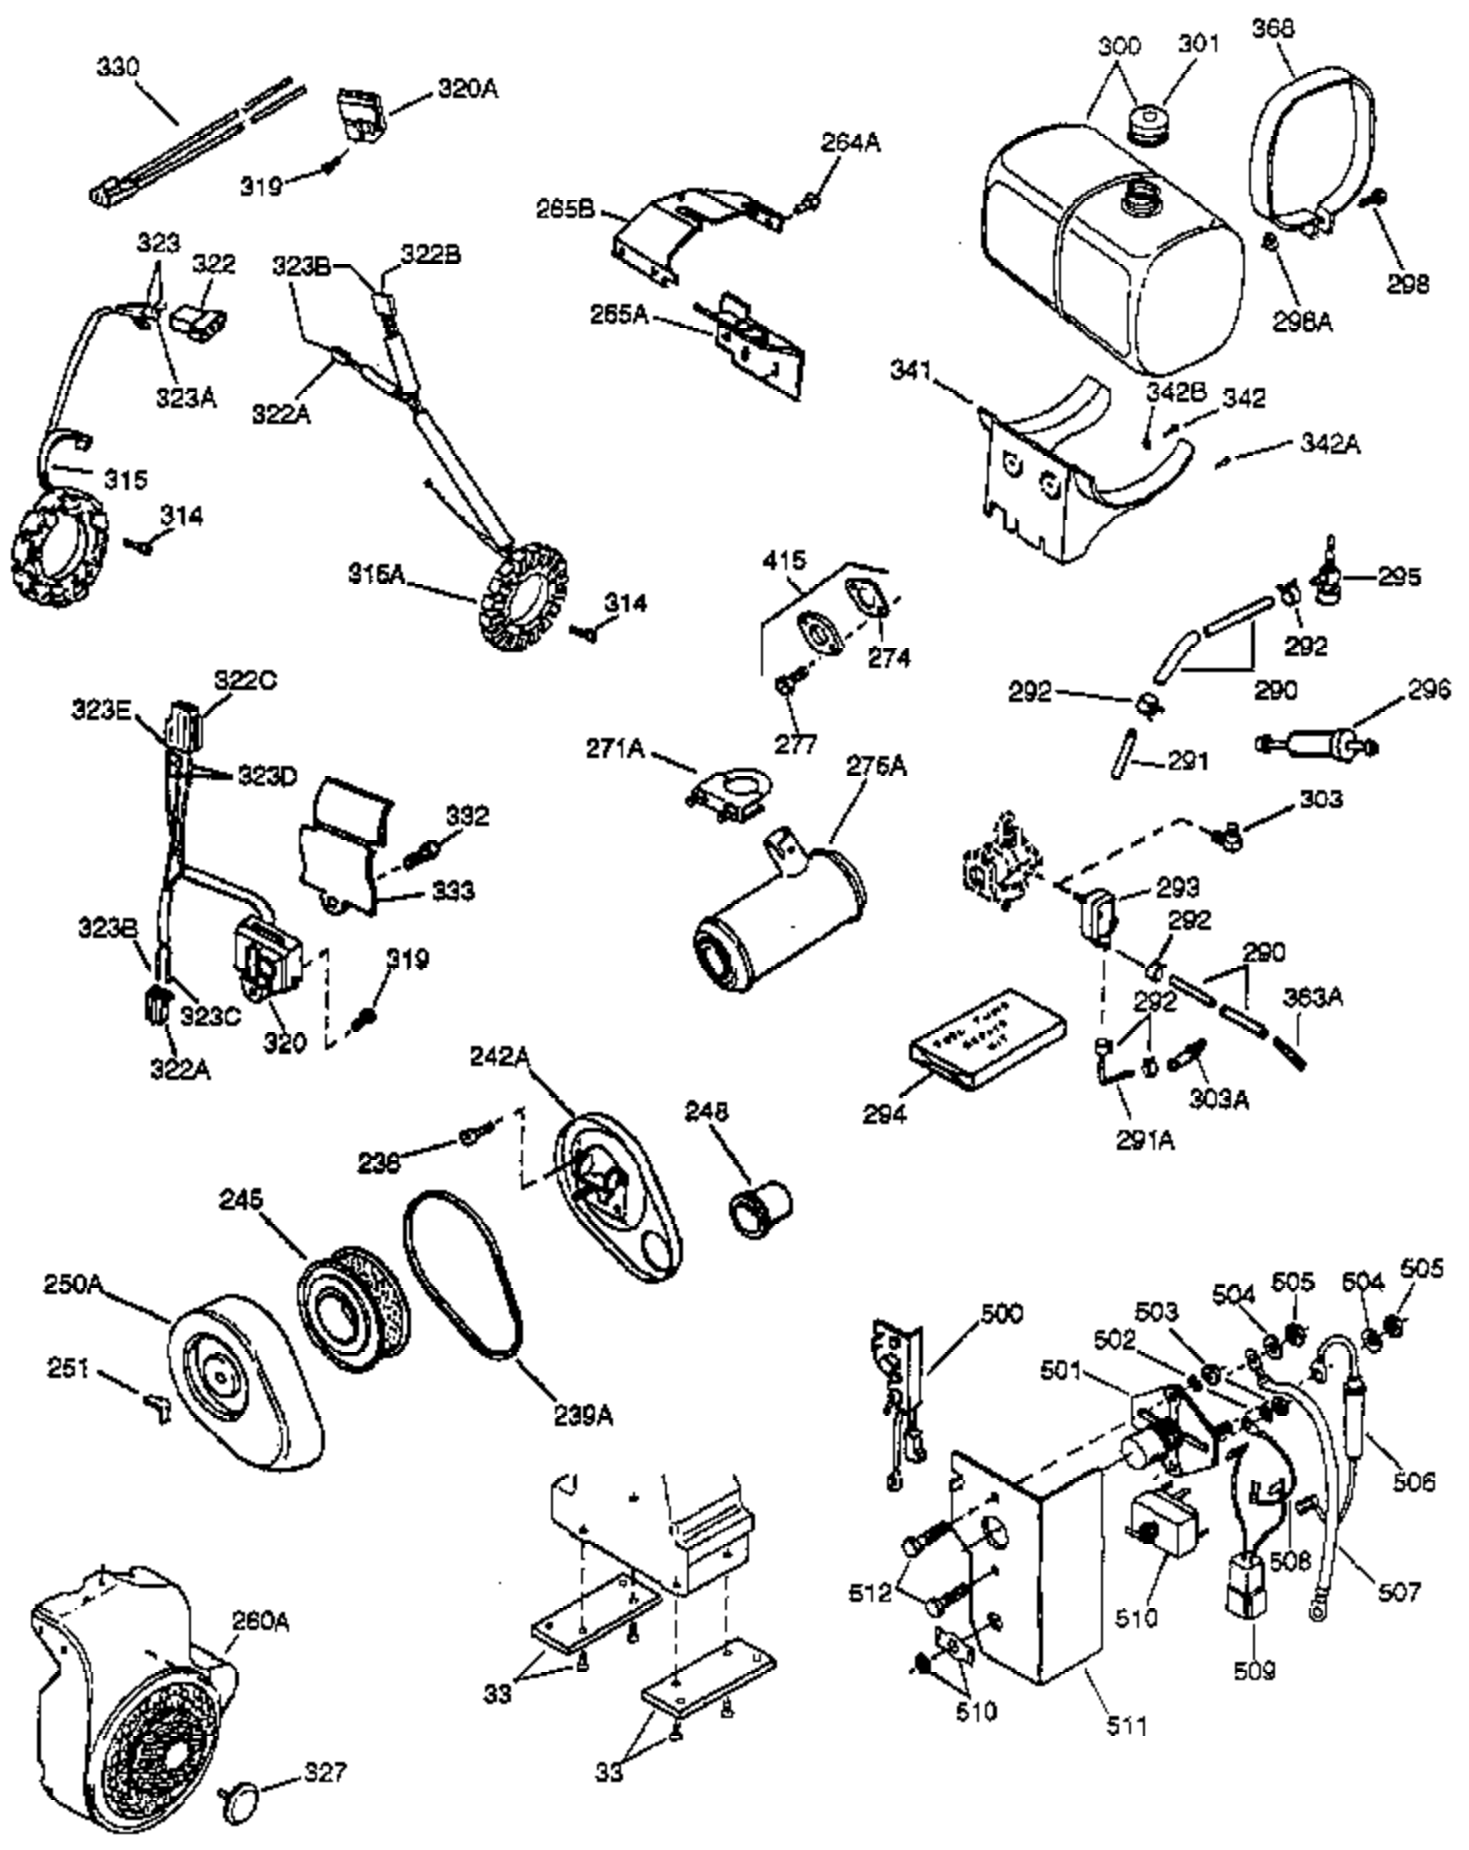

Ref #	Part Number	Qty	Description
16B	31965	1	Governor Spring Plate
238	650399	4	Screw, 10-32 x 5/8"
239A	34197	1	Air Cleaner Gasket
245	32008	1	Air Cleaner Element
248	34194A	1	Air Cleaner Tube
251	650513	1	Wing Nut, 1/4-20
261A	650751	1	Screw, 1/4-20 x 7/16"
271A	35732	1	Muffler Clamp
290	29774	1	Fuel Line
291	30962	1	Fuel Line
291A	29774	1	Fuel Line (6.00")
292	26460	4	Fuel Line Clamp
293	35807	1	Pulse Pump
294	35791	1	Fuel Pump Repair Kit
295	29683	1	Fuel Shut-Off Valve
298A	650456	2	Lock Nut, 1/4-20
298	650488	2	Screw, 1/4-20 x 1-1/4"
300	33979	1	Fuel Tank (Incl. 301)
303	29634	1	Fuel Fitting
314	650521	2	Screw, 10-32 x 1-1/8"
315	610902	1	Alternator Coil (20 Amp)(Incl. 322,32 3,323A)
319	30063	1	Screw, Torx T-30, 1/4-20 x 1/2"
320	610996	1	Regulator
322	611201	1	Connector Body
323A	610905	2	Terminal
323	610904	1	Terminal
341	33978	1	Fuel Tank Bracket
342	650786	2	Screw, 1/4-20 x 5/8"
342B	650787	2	Belleville Washer
342A	650785	2	Screw, 5/16-18 x 5/8"
355	590701	1	Starter Handle
368	33980	1	Fuel Tank Strap
500	730198	1	Switch Ass'y.
501	34616	1	Starter Switch
502	27513	2	Lock Washer
503	650864	2	Nut, 1/4-20
504	8274	2	Lock Washer
505	650586	2	Nut, 5/16-24"
506	34620	1	Wire & Fuse
507	34618	1	Starter Wire
508	34619	1	Ground Wire
509	34617	1	Adapter Cord
510	34615	1	Toggle Switch
511	34614	1	Starter Button Bracket
512	792026	2	Screw, 1/4-20 x 7/8"