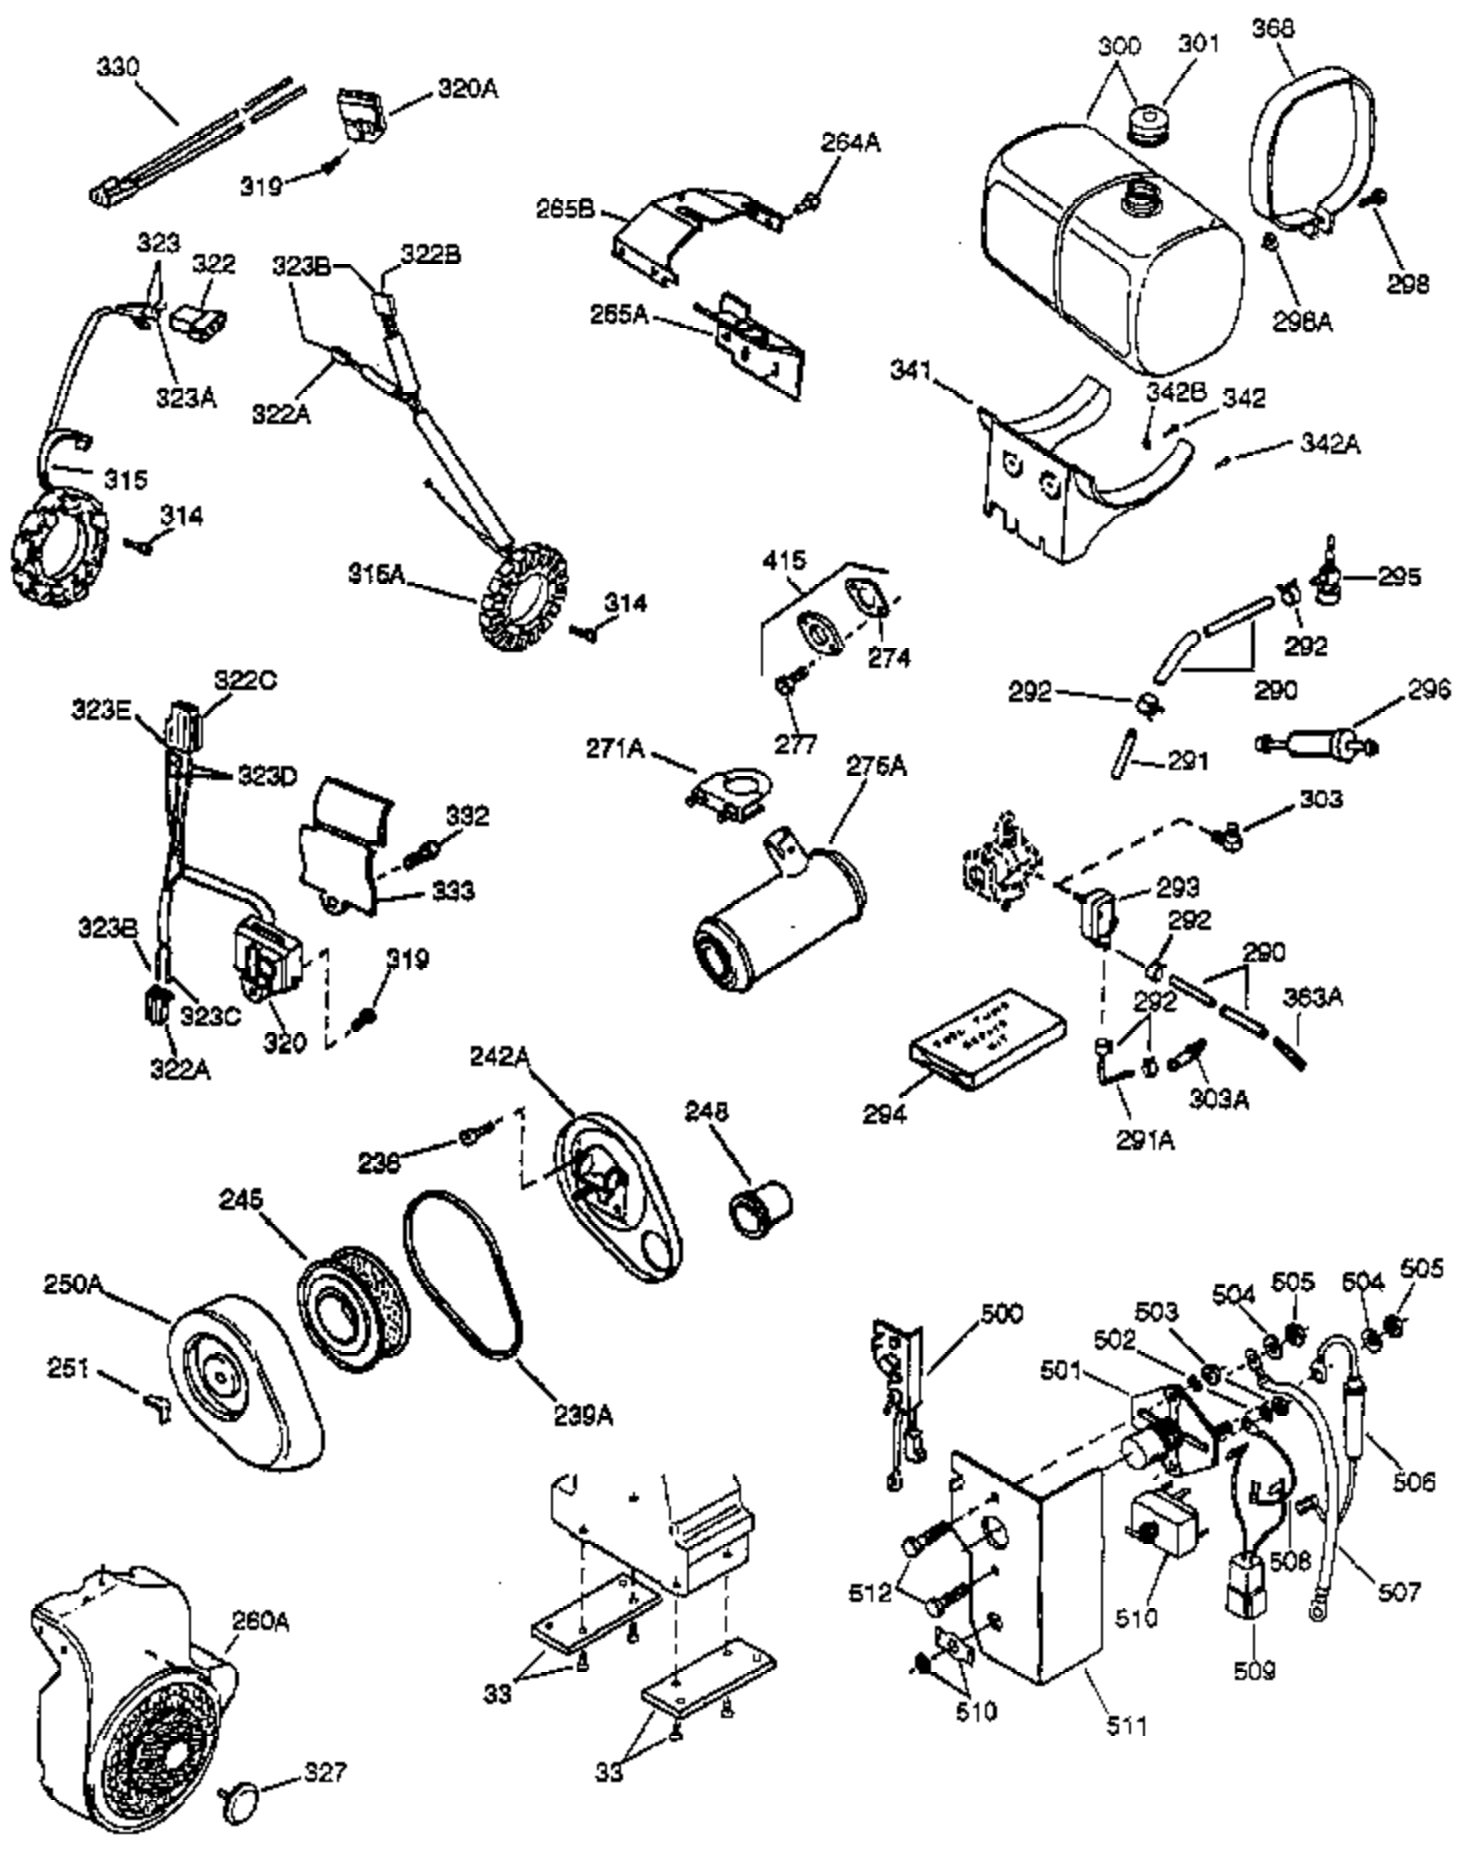

Ref #	Part Number	Qty	Description
238	650399	4	Screw, 10-32 x 5/8"
245	32008	1	Air Cleaner Element
251	650513	1	Wing Nut, 1/4-20
262	650751	1	Screw, 1/4-20 x 7/16"
271A	35732	1	Muffler Clamp
290	30962	1	Fuel Line
291	29774	1	Fuel Line
292	26460	4	Fuel Line Clamp
295	29683	1	Fuel Shut-Off Valve
296	34279B	1	Fuel Filter (Incl. 292)
298A	650456	2	Lock Nut, 1/4-20
298	650488	2	Screw, 1/4-20 x 1-1/4"
300	33979	1	Fuel Tank (Incl. 301)
301	410144B	1	Fuel Cap
303	28566	1	Fuel Fitting
319	8274	1	Lock Washer
332	650650	1	Screw, 10-16 x 3/8"
333	34276	1	Regulator Cover
341	33978	1	Fuel Tank Bracket
342B	650787	2	Washer
342	650786	2	Screw, 1/4-20 x 5/8"
342A	650785	2	Screw, 5/16-18 x 5/8"
368	33980	2	Fuel Tank Strap