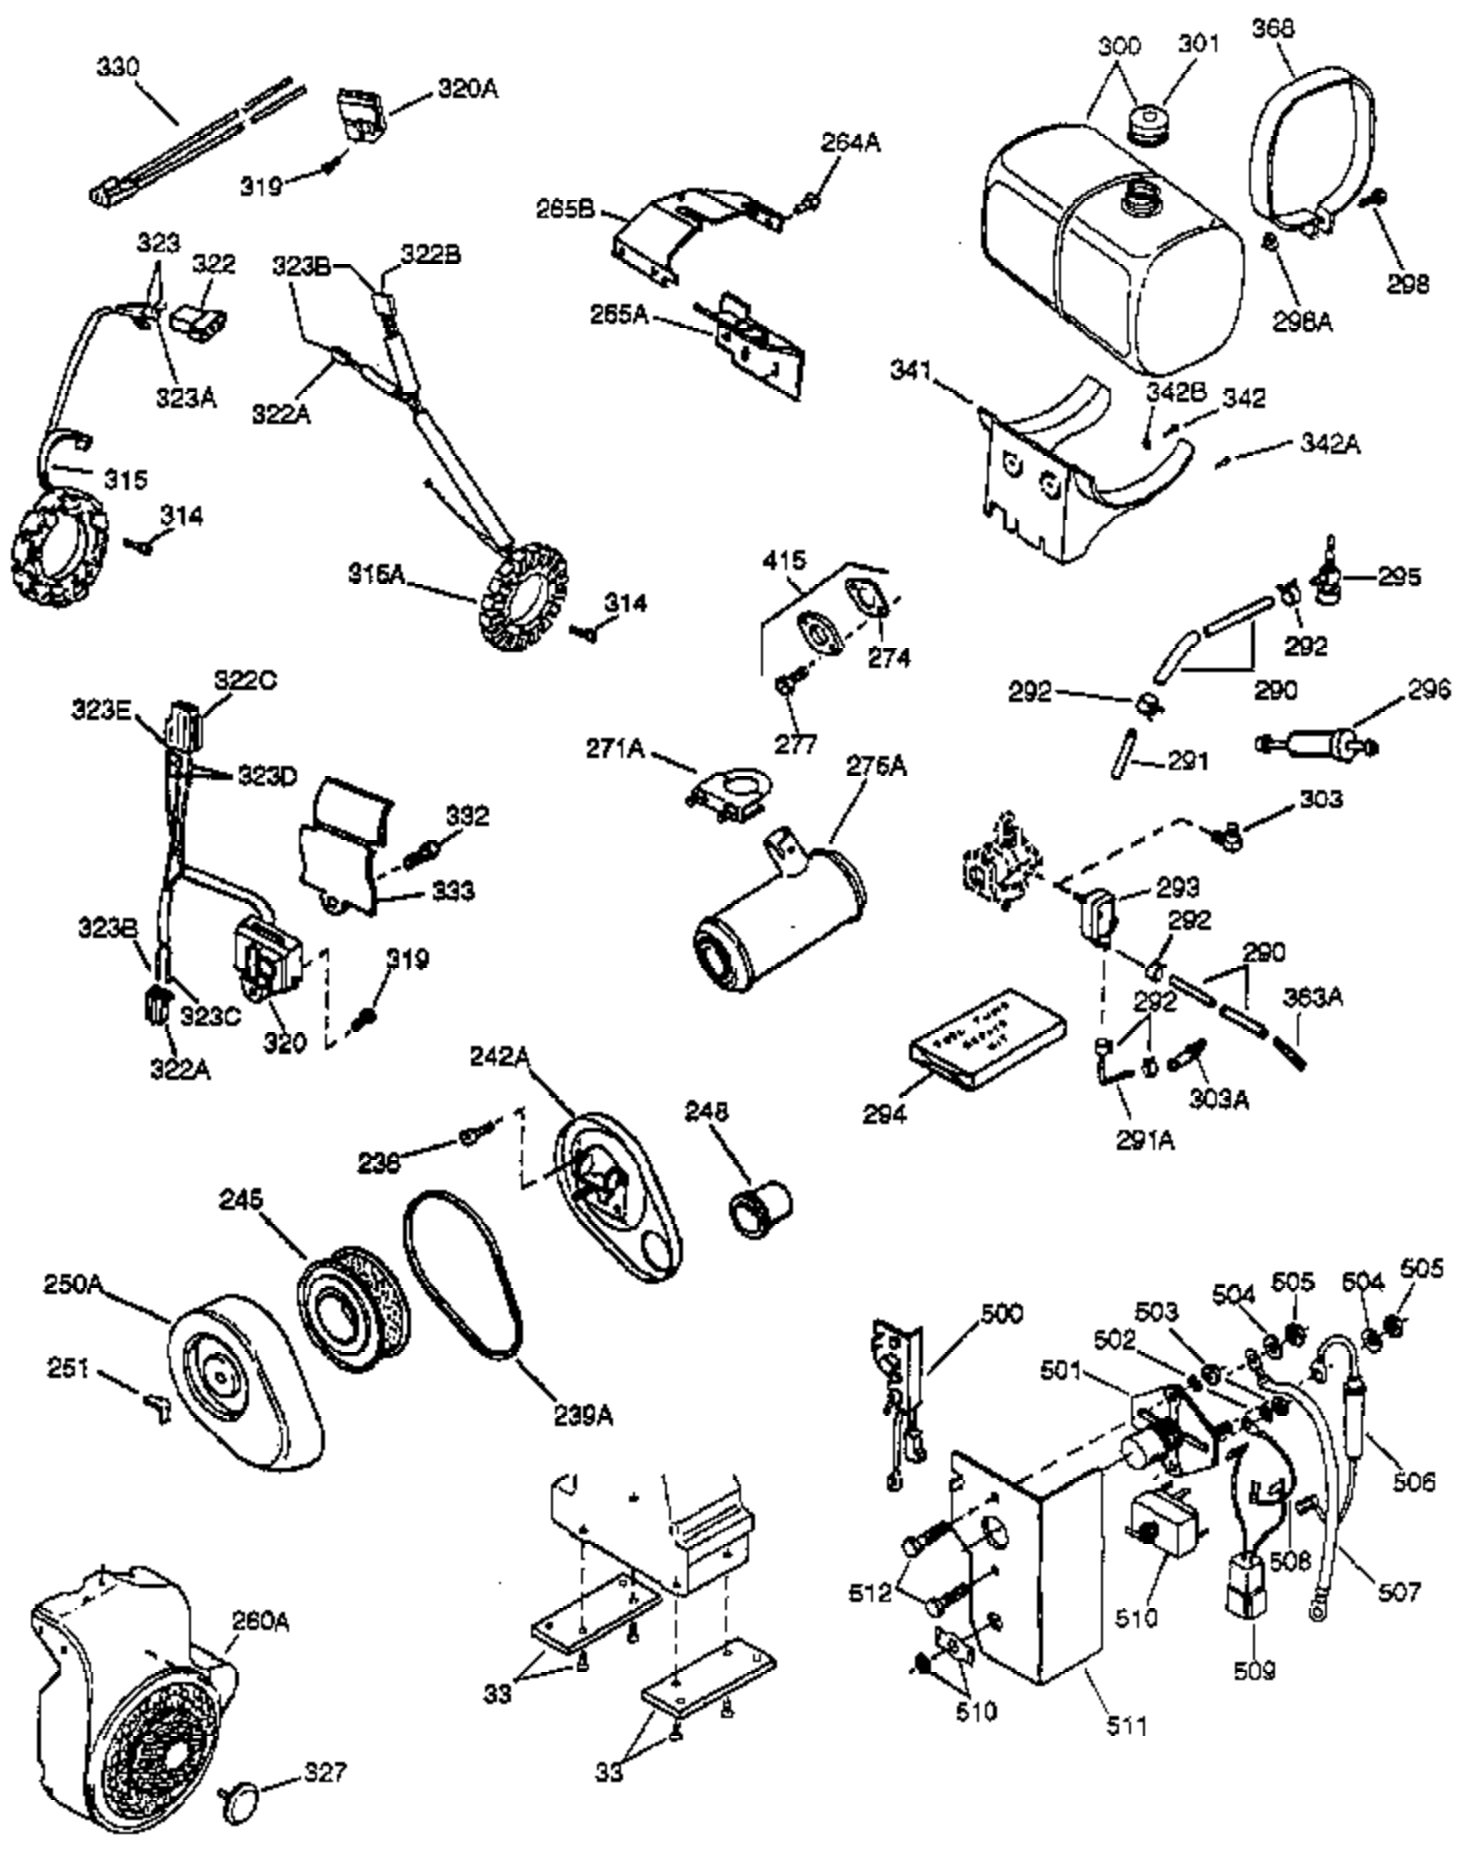

Ref #	Part Number	Qty	Description
238	650399	4	Screw, 10-32 x 5/8"
245	32008	1	Air Cleaner Element
251	650513	1	Wing Nut, 1/4-20
262	650751	1	Screw, 1/4-20 x 7/16"
271A	35732	1	Muffler Clamp
290	30962	1	Fuel Line
291	29774	1	Fuel Line
292	26460	4	Fuel Line Clamp
295	29683	1	Fuel Shut-Off Valve
296	34279B	1	Fuel Filter
298A	650456	2	Lock Nut, 1/4-20
298	650488	2	Screw, 1/4-20 x 1-1/4"
300	33979	1	Fuel Tank (Incl. 301)
301	410144B	1	Fuel Cap
303	28566	1	Fuel Fitting
319	8274	1	Lock Washer
332	650650	1	Screw, 10-16 x 3/8"
333	34276	1	Regulator Cover
341	33978	1	Fuel Tank Bracket
342B	650787	2	Washer
342A	650785	2	Screw, 5/16-18 x 5/8"
342	650786	2	Screw, 1/4-20 x 5/8"
368	33980	2	Fuel Tank Strap
370D	35274	1	Caution Decal